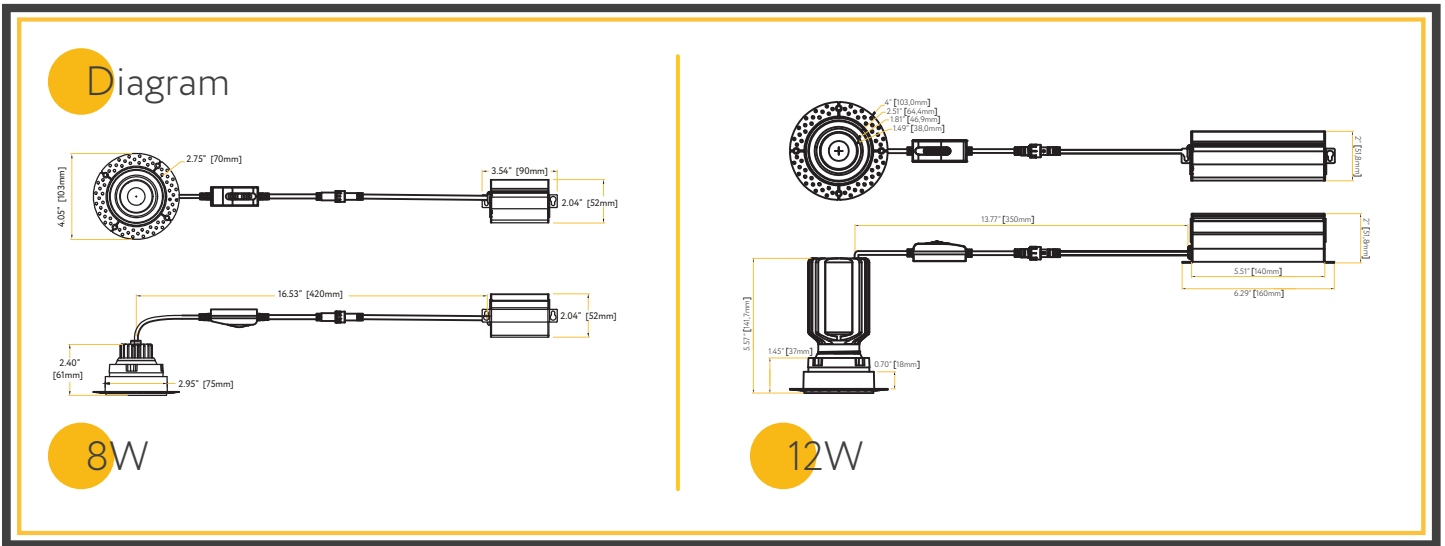

Dimmer List

BRAND	SERIES	MODEL	LODAL	DIM
LUTRON	ARIADNI	AYCL-153P	150W	OK
	DIVA	DV-600PR	600W	OK
	DIVA	DVCL-153P	150W	OK
	MAESTRO	MACL-153MH	600W	OK
	MAESTRO WIRELESS	MRF2-6CL	150W	OK
	ROTARY	D-600P	600W	OK
	ELECTRONIC	NTELV-300P	600W	OK
	SKYLARK	S-600P	600W	OK
	SKYLARK CONTOUR	CT-600P	600W	OK
	SKYLARK CONTOUR	CLCL-153P	153W	OK

BRAND	SERIES	MODEL	LODAL	DIM
LUTRON	TOGGLER	TG-600P	600W	OK
	TOGGLER	TGCL-153P	150W	OK
	CASETA	WIRELESS DIMMER	150W	OK
LEVITON	SURESLIDE	6633	600W	OK
	SURESLIDE DECORA	6674	600W	20-100%
	TRIMATRON	6602	600W	20-100%
LEGRAND	ILLVMATECH	IPL06	600W	OK
	ADORNE	ADTP703TU	700W	20-100%
	HARMONY	H703PTW	700W	OK
COOPER	ASPIRE	9540	1000W	OK
	DEVINE	DAL06P	300W	OK

Accessories

Emergency LED Driver

15W G-48410

60W G-95521

30W G-48411

Extension Cords

G-20210 6ft

G-20211 10ft

New Construction Plate

Need Use ITEM G-19969