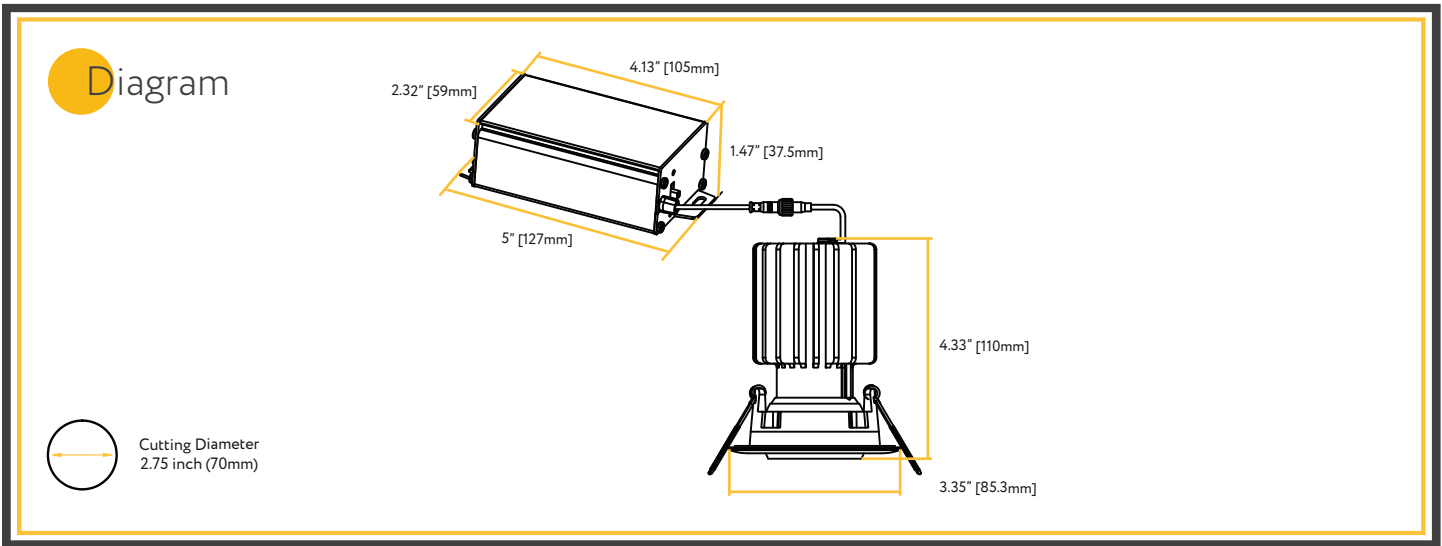

Dimmer List

BRAND	SERIES	MODEL	LODAL	BRAND	SERIES	MODEL	LODAL	
LUTRON	SKYLARK CONTOUR	LECL-153P	150W	LUTRON	TOGGLER	TGCL-153P	150W	
		CTCL-150H	150W		ARIADNI	AYCL-153P	150W	
		LGCL-153PHLH	150W		MAESTRO	MACL-153M	600W	
		CTCL-153P	150W		ILLUMATECH	IPL06	150W	
		SCL-153P	150W		LEVITON	SURESLIDE	6672	150W
		S-600P	600W				6674	150W
	CASETA	PD-6WCL	150W	EATON	SMART DIMMER	AAL06	300W	
PD-5NE		150W	PASS & SEYMOUR	HARMONY	DCL453PTCCV6	150W		
PD-10NXD		250W	GE	ROCKER	10464	150W		
DIVA	DVCL-153P	150W		TOGGLER	18027	150W		

Accessories

Emergency LED Driver

15W G-48410

60W G-95521

30W G-48411

Extension Cords

G-20247 5ft

G-20248 10ft

New Construction Plate

Need Use G-19981 / 1 Punch Out