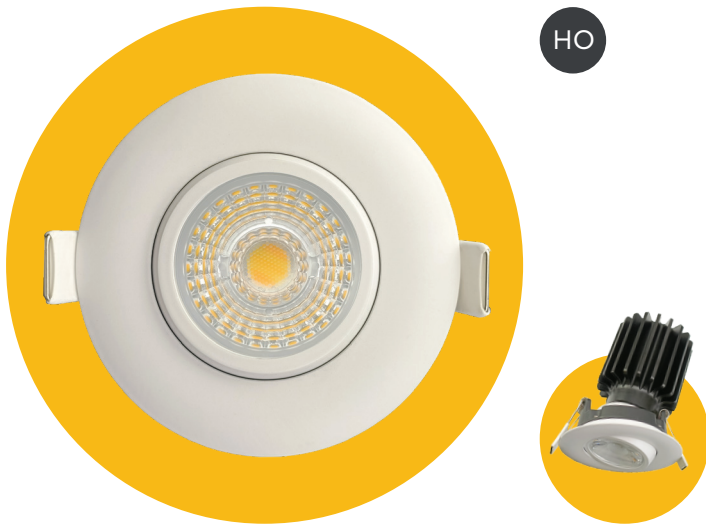

LED Recessed Gimbal HO Luminaire 3 Inch

ITEM	G-19855		
DESCRIPTION	R3/11W/GR/LED/5CCT	CRI	>90
COLOR TEMP	27, 30, 35, 41, 50k	CUTOUT	2.75
OUTPUT LUMEN	1050	OD	3.36
TRIM FINISH	WHITE	HEIGHT	4.35
WATTAGE	11W	INPUT VOLTS	120/227V
mA	250mA	OUTPUT VOLTS	33-38V
EQUIV WATTAGE	120W	DIMMABLE	TRIAC OR 0-10

ITEM	G-19856		
DESCRIPTION	R3/11W/GR/LED/B/5CCT	CRI	>90
COLOR TEMP	27, 30, 35, 41, 50k	CUTOUT	2.75
OUTPUT LUMEN	1050	OD	3.36
TRIM FINISH	BLACK	HEIGHT	4.35
WATTAGE	11W	INPUT VOLTS	120/227V
mA	250mA	OUTPUT VOLTS	33-38V
EQUIV WATTAGE	120W	DIMMABLE	TRIAC OR 0-10

- SOFT WHITE 2700K
- WARM WHITE 3000K
- NEUTRAL WHITE 3500K
- COOL WHITE 4100K
- SUPER WHITE 5000K

- SOFT WHITE 2700K
- WARM WHITE 3000K
- NEUTRAL WHITE 3500K
- COOL WHITE 4100K
- SUPER WHITE 5000K

- Dimmable: 5%
- Lifetime: 50 000 hours
- Warranty: 3 years
- Pack: 18
- Multi Volts: 120-277V

- CRI 90+ TRUE COLORS
- IC RATED
- WET LOCATION
- AIR TIGHT
- BEAM ANGLE 60°
- ETL LISTED US
- FC

Dimmer List

BRAND	SERIES	MODEL	LODAL	BRAND	SERIES	MODEL	LODAL	
LUTRON	SKYLARK CONTOUR	LECL-153P	150W	LUTRON	TOGGLER	TGCL-153P	150W	
		CTCL-150H	150W		ARIADNI	AYCL-153P	150W	
		LGCL-153PHLH	150W		MAESTRO	MACL-153M	600W	
		CTCL-153P	150W		ILLUMATECH	IPL06	150W	
		SCL-153P	150W		LEVITON	SURESLIDE	6672	150W
		S-600P	600W				6674	150W
	CASETA	PD-6WCL	150W	EATON	SMART DIMMER	AAL06	300W	
PD-5NE		150W	PASS & SEYMOUR	HARMONY	DCL453PTCCV6	150W		
PD-10NXD		250W	GE	ROCKER	10464	150W		
DIVA	DVCL-153P	150W		TOGGLER	18027	150W		