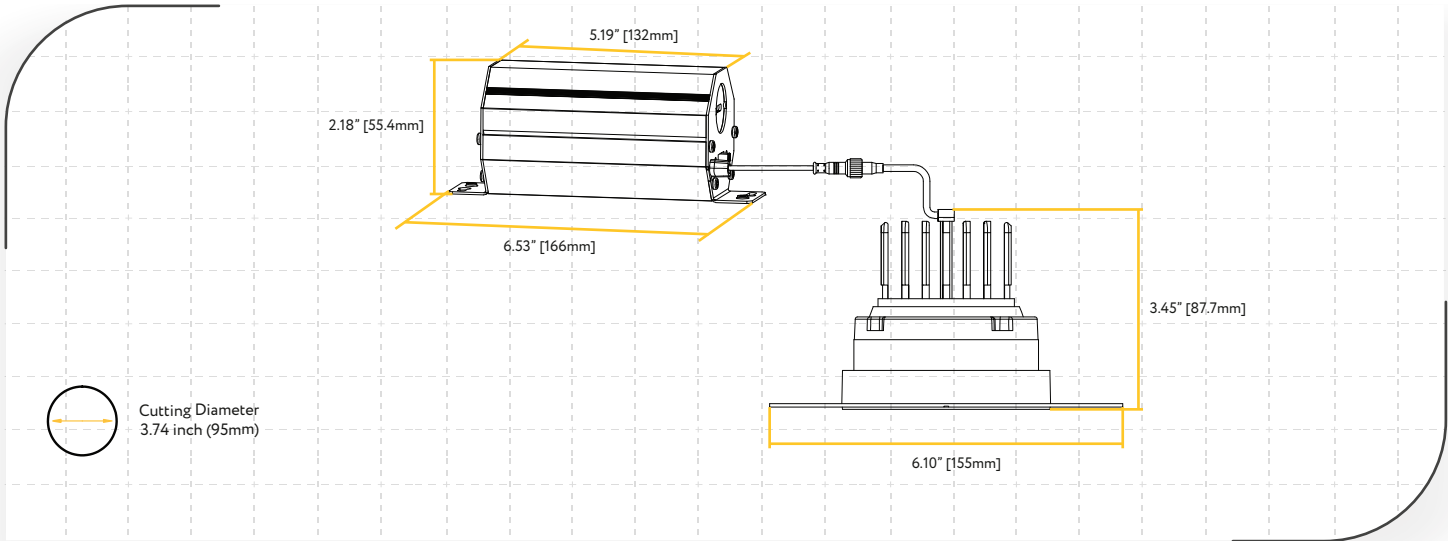

Dimmer List

BRAND	SERIES	MODEL	LODAL	BRAND	SERIES	MODEL	LODAL	
LUTRON	SKYLARK CONTOUR	LECL-153P	150W	LUTRON	TOGLER	TGCL-153P	150W	
		CTCL-150H	150W		ARIADNI	AYCL-153P	150W	
		LGCL-153PHLH	150W		MAESTRO	MACL-153M	600W	
		CTCL-153P	150W		ILLUMATECH	IPL06	150W	
		SCL-153P	150W		LEVITON	SURESLIDE	6672	150W
		S-600P	600W				6674	150W
	CASETA	PD-6WCL	150W		EATON	SMART DIMMER	AAL06	300W
		PD-5NE	150W		PASS & SEYMOUR	HARMONY	DCL453PTCCV6	150W
		PD-10NXD	250W		GE	ROCKER	10464	150W
	DIVA	DVCL-153P	150W			TOGLER	18027	150W

Diagram

Accessories

Emergency LED Driver

- 15W G-48410
- 30W G-48411
- 25W G-95525
- 60W G-95521

Extension Cords

- G-20247 5ft
- G-20248 10ft

New Construction Plate

Need Use G-19981 / 2 Punch Out

Multi Driver Converter

Use with G-95825 14W