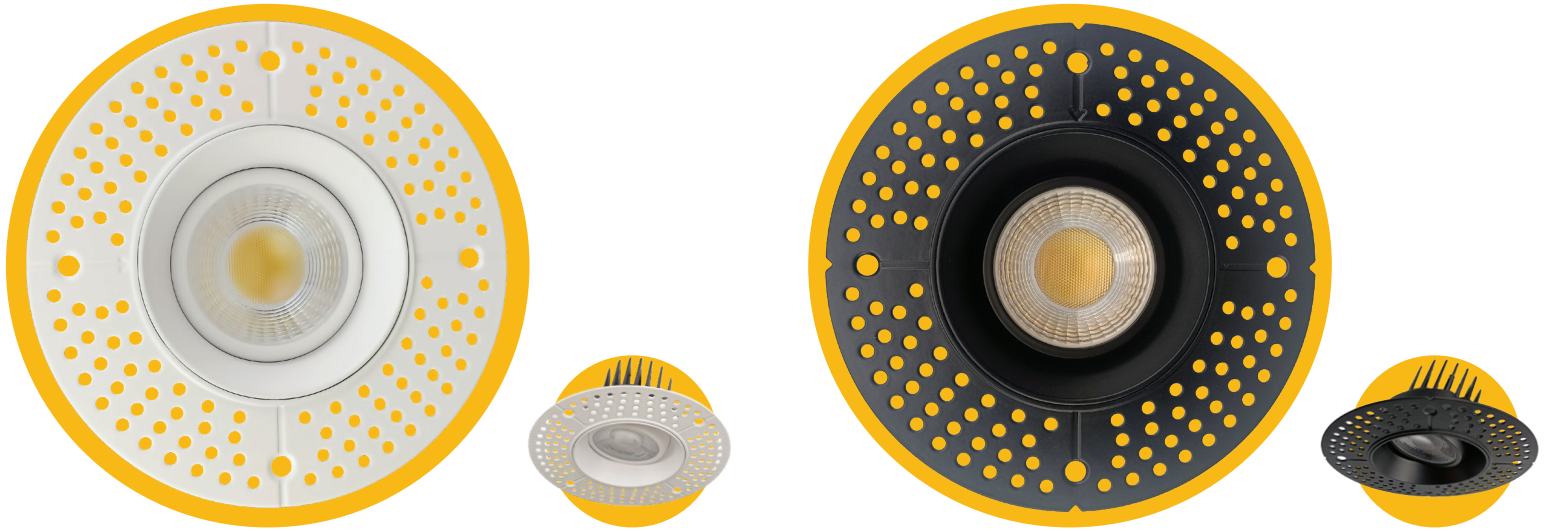

LED 3.5 Inch Trimless Gimbal Luminaire

ITEM	G-95626		
DESCRIPTION	R3.5/14W/GR/LED/TL/5CCT	CRI	>90
COLOR TEMP	27, 30, 35, 41, 50k	CUTOUT	3.65
OUTPUT LUMEN	1400	OD	6.10
TRIM FINISH	WHITE	HEIGHT	3.50
WATTAGE	14W	INPUT VOLTS	120/227V
mA	340mA	OUTPUT VOLTS	33-38V
EQUIV WATTAGE	125W	DIMMABLE	TRIAC OR 0-10

ITEM	G-95726		
DESCRIPTION	R3.5/14W/GR/LED/TL/5CCT BK	CRI	>90
COLOR TEMP	27, 30, 35, 41, 50k	CUTOUT	3.65
OUTPUT LUMEN	1400	OD	6.10
TRIM FINISH	BLACK	HEIGHT	3.50
WATTAGE	14W	INPUT VOLTS	120/227V
mA	340mA	OUTPUT VOLTS	33-38V
EQUIV WATTAGE	125W	DIMMABLE	TRIAC OR 0-10

- Dimmable: 5%
- Lifetime: 50 000 hours
- Warranty: 3 years
- Pack: 18
- Multi Volts: 120-277V
-
-
-
-
-
-
-
-
-

Dimmer List

BRAND	SERIES	MODEL	LODAL	BRAND	SERIES	MODEL	LODAL	
LUTRON	SKYLARK CONTOUR	LECL-153P	150W	LUTRON	TOGLER	TGCL-153P	150W	
		CTCL-150H	150W		ARIADNI	AYCL-153P	150W	
		LGCL-153PHLH	150W		MAESTRO	MACL-153M	600W	
		CTCL-153P	150W		ILLUMATECH	IPL06	150W	
		SCL-153P	150W		LEVITON	SURESLIDE	6672	150W
		S-600P	600W				6674	150W
	CASETA	PD-6WCL	150W		EATON	SMART DIMMER	AAL06	300W
		PD-5NE	150W		PASS & SEYMOUR	HARMONY	DCL453PTCCV6	150W
		PD-10NXD	250W		GE	ROCKER	10464	150W
	DIVA	DVCL-153P	150W			TOGLER	18027	150W

Diagram

Accessories

Emergency LED Driver

- 15W G-48410
- 30W G-48411
- 25W G-95525
- 60W G-95521

Extension Cords

- G-20247 5ft
- G-20248 10ft

New Construction Plate

Need Use G-19981 / 2 Punch Out