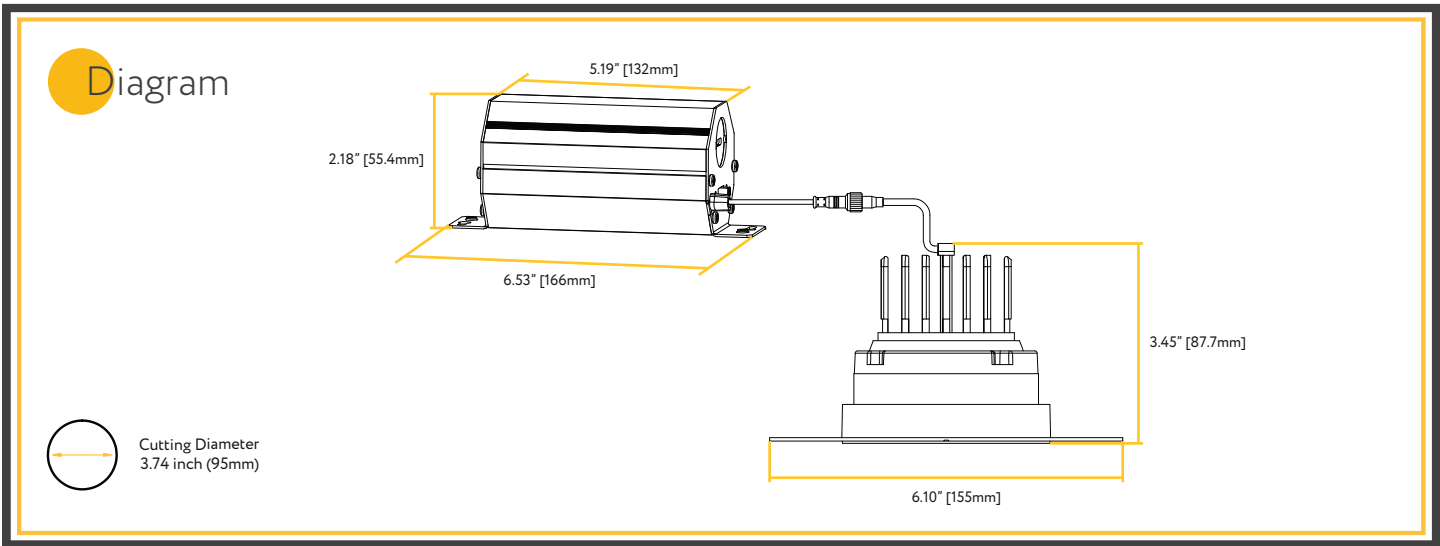

Dimmer List

BRAND	SERIES	MODEL	LODAL	BRAND	SERIES	MODEL	LODAL	
LUTRON	SKYLARK CONTOUR	LECL-153P	150W	LUTRON	TOGGLER	TGCL-153P	150W	
		CTCL-150H	150W		ARIADNI	AYCL-153P	150W	
		LGCL-153PHLH	150W		MAESTRO	MACL-153M	600W	
		CTCL-153P	150W		ILLUMATECH	IPL06	150W	
		SCL-153P	150W		LEVITON	SURESLIDE	6672	150W
		S-600P	600W				6674	150W
	CASETA	PD-6WCL	150W		EATON	SMART DIMMER	AAL06	300W
		PD-5NE	150W		PASS & SEYMOUR	HARMONY	DCL453PTCCV6	150W
		PD-10NXD	250W		GE	ROCKER	10464	150W
	DIVA	DVCL-153P	150W			TOGGLER	18027	150W

Accessories

Emergency LED Driver

- 15W G-48410
- 60W G-95521
- 30W G-48411

Extension Cords

- G-20247 5ft
- G-20248 10ft

New Construction Plate

- Need Use G-19981 / 2 Punch Out