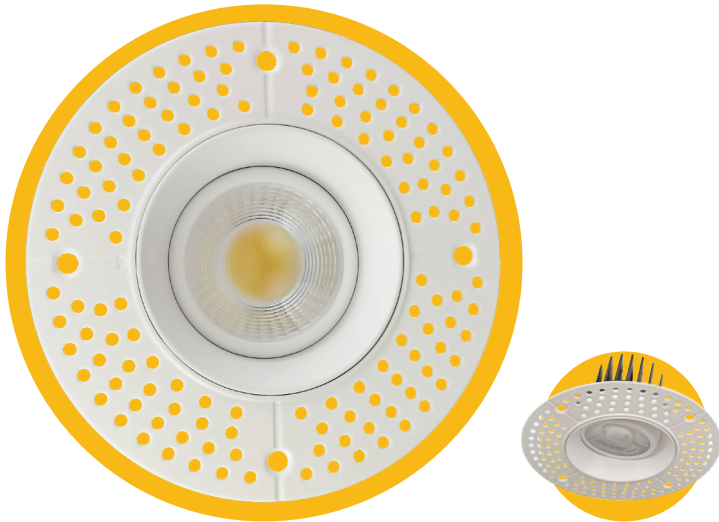

# LED 3.5 Inch Trimless Gimbal Luminaire

ITEM	G-95626		
DESCRIPTION	R3.5/14W/GR/LED/TL/5CCT	CRI	>90
COLOR TEMP	27, 30, 35, 41, 50k	CUTOUT	3.65
OUTPUT LUMEN	1400	OD	6.10
TRIM FINISH	WHITE	HEIGHT	3.50
WATTAGE	14W	INPUT VOLTS	120/227V
mA	340mA	OUTPUT VOLTS	33-38V
EQUIV WATTAGE	125W	DIMMABLE	TRIAC OR 0-10

ITEM	G-95726		
DESCRIPTION	R3.5/14W/GR/LED/TL/5CCT BK	CRI	>90
COLOR TEMP	27, 30, 35, 41, 50k	CUTOUT	3.65
OUTPUT LUMEN	1400	OD	6.10
TRIM FINISH	BLACK	HEIGHT	3.50
WATTAGE	14W	INPUT VOLTS	120/227V
mA	340mA	OUTPUT VOLTS	33-38V
EQUIV WATTAGE	125W	DIMMABLE	TRIAC OR 0-10

- SOFT WHITE 2700K
- WARM WHITE 3000K
- NEUTRAL WHITE 3500K
- COOL WHITE 4100K
- SUPER WHITE 5000K

- SOFT WHITE 2700K
- WARM WHITE 3000K
- NEUTRAL WHITE 3500K
- COOL WHITE 4100K
- SUPER WHITE 5000K

Dimmable:  
5%