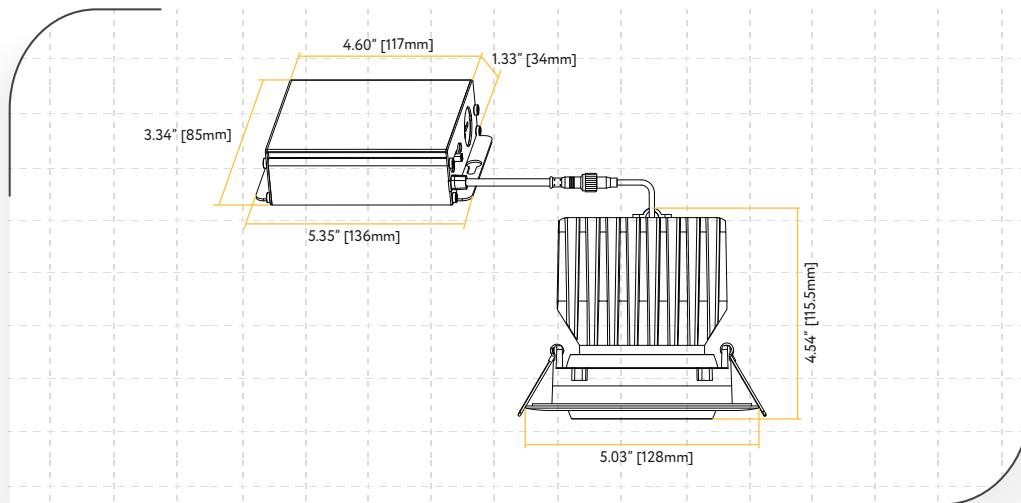

Dimmer List

BRAND	SERIES	MODEL	LODAL	BRAND	SERIES	MODEL	LODAL	
LUTRON	SKYLARK CONTOUR	LECL-153P	150W	LUTRON	TOGLER	TGCL-153P	150W	
		CTCL-150H	150W		ARIADNI	AYCL-153P	150W	
		LGCL-153PHLH	150W		MAESTRO	MACL-153M	600W	
		CTCL-153P	150W		ILLUMATECH	IPL06	150W	
		SCL-153P	150W		LEVITON	SURESLIDE	6672	150W
		S-600P	600W				6674	150W
	CASETA	PD-6WCL	150W	EATON	SMART DIMMER	AAL06	300W	
		PD-5NE	150W	PASS & SEYMOUR	HARMONY	DCL453PTCCV6	150W	
		PD-10NXD	250W	GE	ROCKER	10464	150W	
	DIVA	DVCL-153P	150W		TOGLER	18027	150W	

Diagram

Accessories

Emergency LED Driver

- 15W G-48410
- 30W G-48411
- 25W G-95525
- 60W G-95521

Extension Cords

- G-20247 5ft
- G-20248 10ft

New Construction Plate

Need Use G-19969 / 1 Punch Out

Multi Driver Converter

Use with G-95826 20W