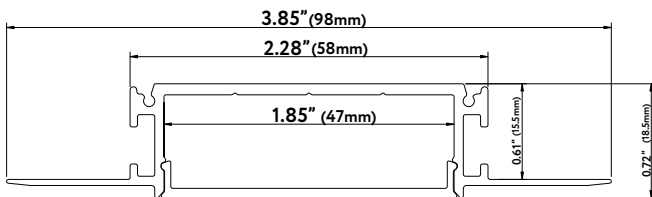

2 INCH TRIMLESS CHANNEL

Goodlite

G-96422

ITEM	G-96422
DESCRIPTION	CH/TL/45/OP/12
LENGTH	144"
MATERIAL	Aluminum
COVER MATERIAL	pc opal
TAPE LIGHT SIZE	47MM

 Pack: Master 8,
2 Tube, 1 in a bag

Dimensions

Accessories

CONNECTOR 180°

G-96225
2"/CH/TL/CONN/180°

CONNECTOR 90°

G-96226
2"/CH/TL/CONN/90°

L CORNER

G-96424
2"/CH/TL/L

Includes

**Aluminum
Channel (1x)**