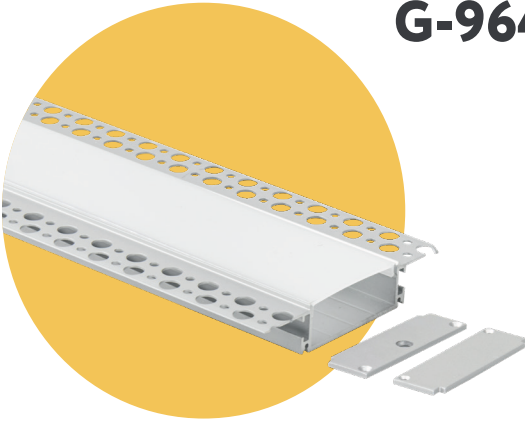

2 INCH TRIMLESS CHANNEL

Goodlite

G-96422

ITEM	G-96422
DESCRIPTION	CH/TL/45/OP/12
LENGTH	144"
MATERIAL	Aluminum
COVER MATERIAL	pc opal
TAPE LIGHT SIZE	47MM

 Pack: Master 8,
2 Tube, 1 in a bag

Dimensions

Accessories

CONNECTOR 180°

G-96225
2"/CH/TL/CONN/180°

CONNECTOR 90°

G-96226
2"/CH/TL/CONN/90°

L CORNER

G-96424
2"/CH/TL/L

Includes

**Aluminum
Channel (1x)**

**PC Opal
Cover (1x)**

End Caps (2x)