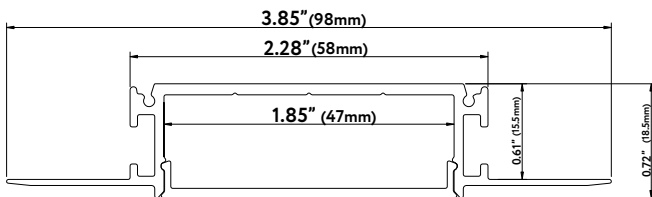

### G-96422

ITEM	G-96422
DESCRIPTION	CH/TL/45/OP/12
LENGTH	144"
MATERIAL	Aluminum
COVER MATERIAL	pc opal
TAPE LIGHT SIZE	47MM

Pack: Master 8,  
2 Tube, 1 in a bag

### Dimensions