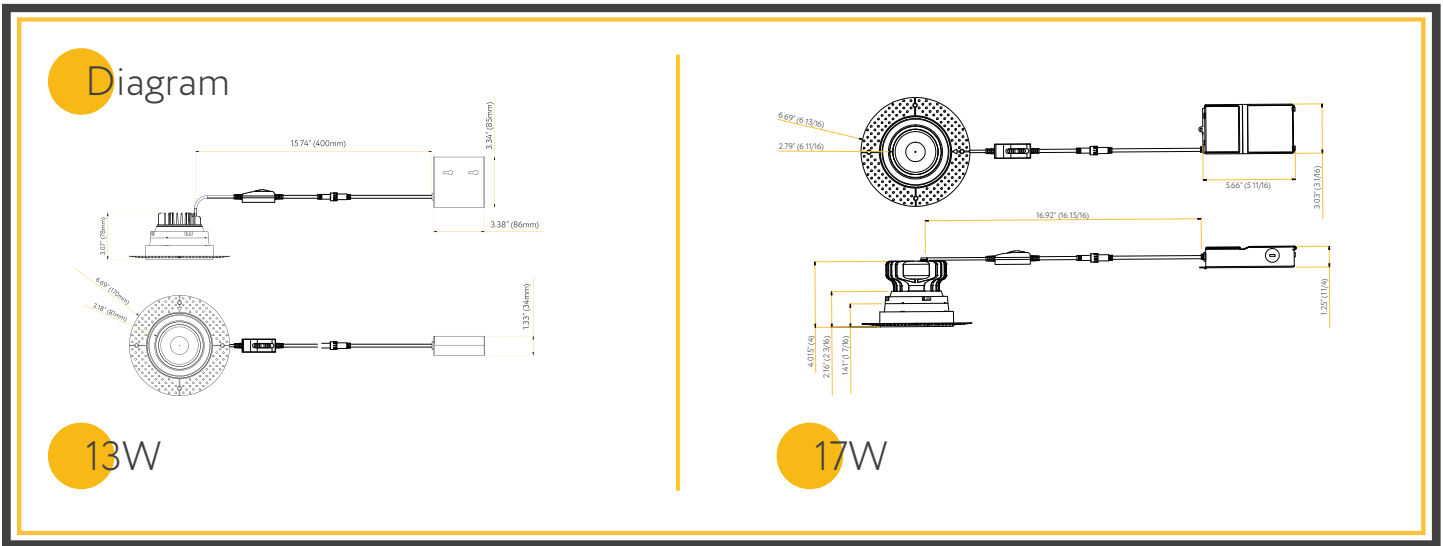

Dimmer List

BRAND	SERIES	MODEL	LODAL	DIM	BRAND	SERIES	MODEL	LODAL	DIM
LUTRON	ARIADNI	AYCL-153P	150W	OK	LUTRON	TOGLER	TG-600P	600W	OK
	DIVA	DV-600PR	600W	OK		TOGLER	TGCL-153P	150W	OK
	DIVA	DVCL-153P	150W	OK		CASETA	WIRELESS DIMMER	150W	OK
	MAESTRO	MACL-153MH	600W	OK	LEVITON	SURESLIDE	6633	600W	OK
	MAESTRO WIRELESS	MRF2-6CL	150W	OK		SURESLIDE DECORA	6674	600W	20-100%
	ROTARY	D-600P	600W	OK		TRIMATRON	6602	600W	20-100%
	ELECTRONIC	NTELV-300P	600W	OK	LEGRAND	ILLVMATECH	IPL06	600W	OK
	SKYLARK	S-600P	600W	OK		ADORNE	ADTP703TU	700W	20-100%
	SKYLARK CONTOUR	CT-600P	600W	OK	COOPER	HARMONY	H703PTW	700W	OK
	SKYLARK CONTOUR	CLCL-153P	153W	OK		ASPIRE	9540	1000W	OK
					DEVINE	DAL06P	300W	OK	

Accessories

1. **Emergency LED Driver**
2. 15W G-48410
   - 60W G-95521
   - 30W G-48411

1. **Extension Cords**
2. G-20210 6ft
   - G-20211 10ft

1. **New Construction Plate**
2. G-19981 Need Use 3 Punch Outs