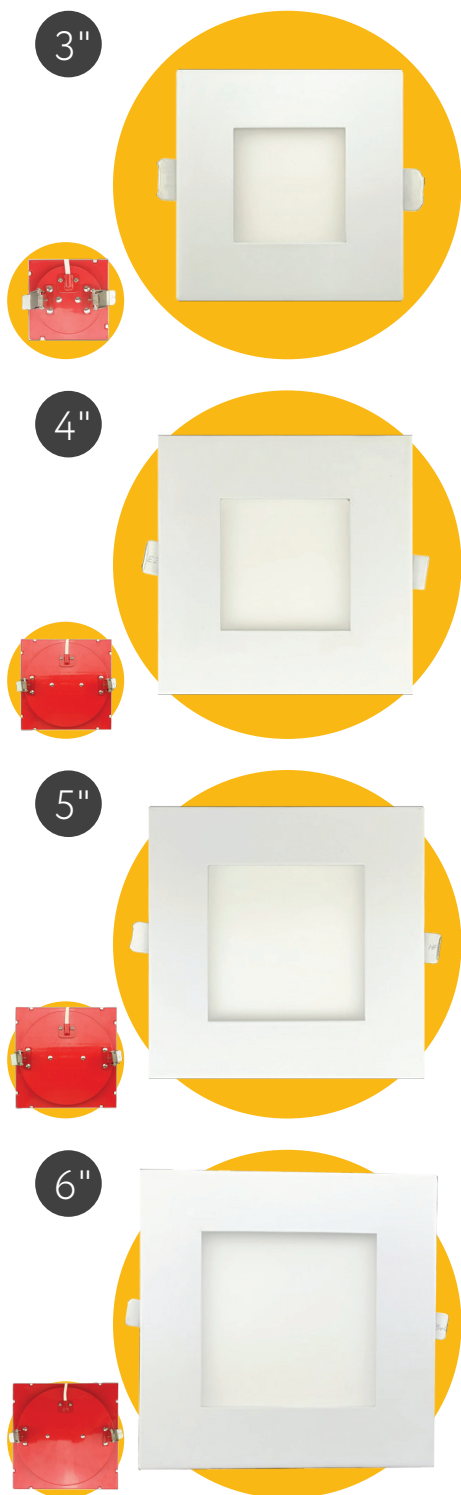

Fire Rated LED Recessed Wafer UL 263 & ASTM E119 Certified

ITEM	G-97021	WIRE	FT6 Plenum rated
DESCRIPTION	S3/8W/SQ/LED/5CCT FR	DIMMABLE	TRIAC OR 0-10
COLOR TEMP	27, 30, 35, 41, 50k	OD	3.50
OUTPUT LUMEN	550	HEIGHT	1.56
INPUT VOLTS	120/277V	CUTOUT	2.85
WATTAGE	8W	mA	190 mA
EQUIV WATTAGE	50W	OUTPUT VOLTS	33/38V
CRI	>90	NC PLATE	G-19969

- SOFT WHITE 2700K
- WARM WHITE 3000K
- NEUTRAL WHITE 3500K
- COOL WHITE 4100K
- SUPER WHITE 5000K

ITEM	G-97022	WIRE	FT6 Plenum rated
DESCRIPTION	S4/12W/SQ/LED/5CCT FR	DIMMABLE	TRIAC OR 0-10
COLOR TEMP	27, 30, 35, 41, 50k	OD	4.95
OUTPUT LUMEN	850	HEIGHT	1.56
INPUT VOLTS	120/277V	CUTOUT	3.95
WATTAGE	12W	mA	270 mA
EQUIV WATTAGE	75W	OUTPUT VOLTS	33/38V
CRI	>90	NC PLATE	G-19969

- SOFT WHITE 2700K
- WARM WHITE 3000K
- NEUTRAL WHITE 3500K
- COOL WHITE 4100K
- SUPER WHITE 5000K

ITEM	G-97023	WIRE	FT6 Plenum rated
DESCRIPTION	S5/15W/SQ/LED/5CCT FR	DIMMABLE	TRIAC OR 0-10
COLOR TEMP	27, 30, 35, 41, 50k	OD	5.71
OUTPUT LUMEN	1200	HEIGHT	1.56
INPUT VOLTS	120/277V	CUTOUT	5.10
WATTAGE	15W	mA	350 mA
EQUIV WATTAGE	100W	OUTPUT VOLTS	33/38V
CRI	>90	NC PLATE	G-19981

- SOFT WHITE 2700K
- WARM WHITE 3000K
- NEUTRAL WHITE 3500K
- COOL WHITE 4100K
- SUPER WHITE 5000K

ITEM	G-97024	WIRE	FT6 Plenum rated
DESCRIPTION	S6/18W/SQ/LED/5CCT FR	DIMMABLE	TRIAC OR 0-10
COLOR TEMP	27, 30, 35, 41, 50k	OD	6.82
OUTPUT LUMEN	1600	HEIGHT	1.56
INPUT VOLTS	120/277V	CUTOUT	6.10
WATTAGE	18W	mA	430 mA
EQUIV WATTAGE	150W	OUTPUT VOLTS	33/38V
CRI	>90	NC PLATE	G-19969