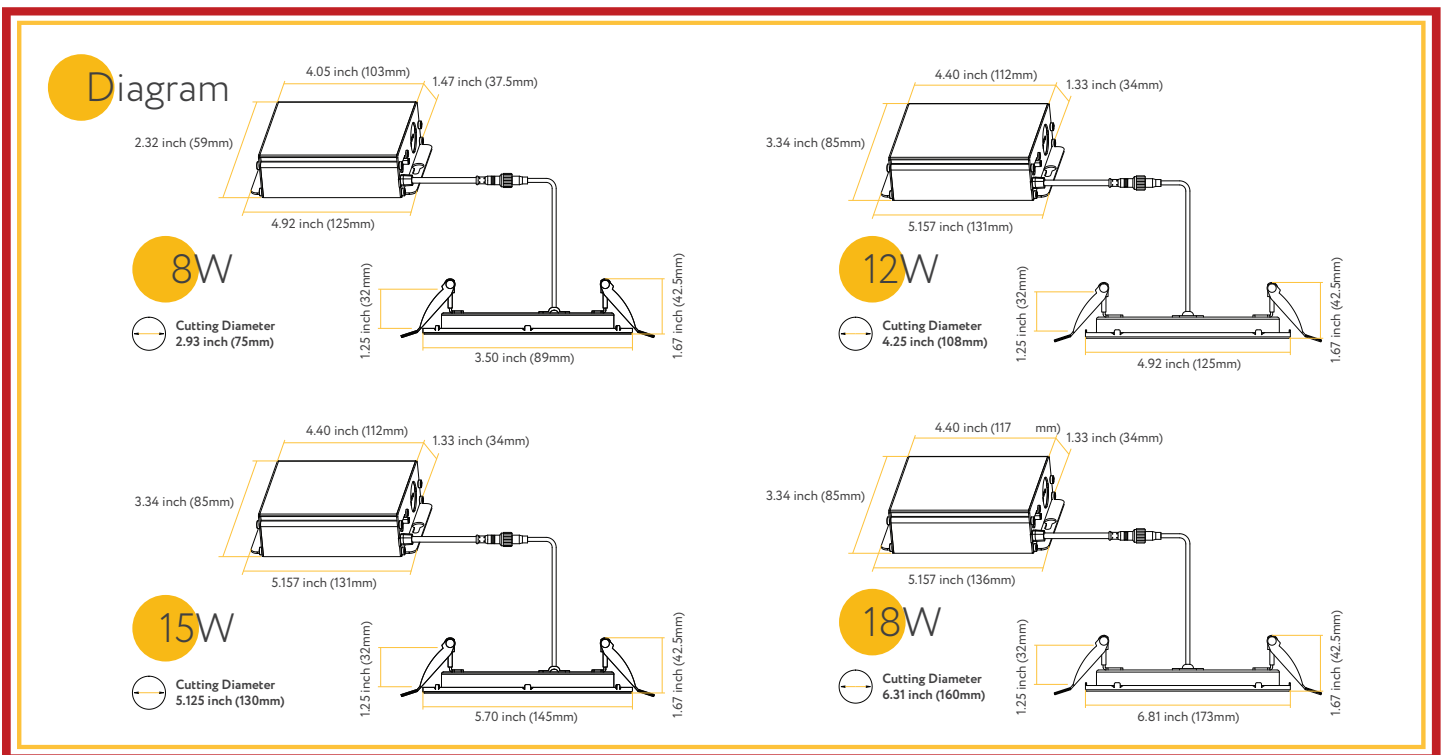

Dimmer List

BRAND	SERIES	MODEL	LODAL
LUTRON	SKYLARK CONTOUR	LECL-153P	150W
		CTCL-150H	150W
		LGCL-153PHLH	150W
		CTCL-153P	150W
		SCL-153P	150W
		S-600P	600W
	CASETA	PD-6WCL	150W
		PD-5NE	150W
		PD-10NXD	250W
	DIVA	DVCL-153P	150W

BRAND	SERIES	MODEL	LODAL
LUTRON	TOGGLER	TGCL-153P	150W
	ARIADNI	AYCL-153P	150W
	MAESTRO	MACL-153M	600W
	ILLUMATECH	IPL06	150W
LEVITON	SURESLIDE	6672	150W
		6674	150W
EATON	SMART DIMMER	AAL06	300W
PASS & SEYMOUR	HARMONY	DCL453PTCCV6	150W
GE	ROCKER	10464	150W
	TOGGLER	18027	150W

Accessories

1. **Emergency LED Driver**
2. 15W G-48410
   - 60W G-95521
   - 30W G-48411

1. **Extension Cords**
2. G-20247 5ft
   - G-20248 10ft

1. **New Construction Plate**
2. "Look above by each item"