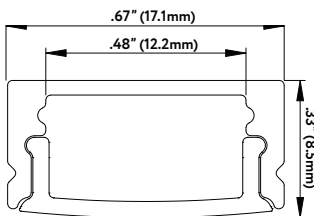

G-96321

ITEM	G-96321
DESCRIPTION	CH/SM/OP/8
LENGTH	96"
MATERIAL	Aluminum
COVER MATERIAL	pc opal

Pack: Master 90, 2 Tube, 1 in a bag

Dimensions

Installation Guide

Screw in Channel or use Mounting Clip

Accessories

G-96420

CH/PC/OPAL/Cover

Length: 165 FT Metiriel: pc opal

G-96425

96321/KIT

G-96428

CH/PC/OPAL/U/Cover

Length: 8 FT Metiriel: pc opal