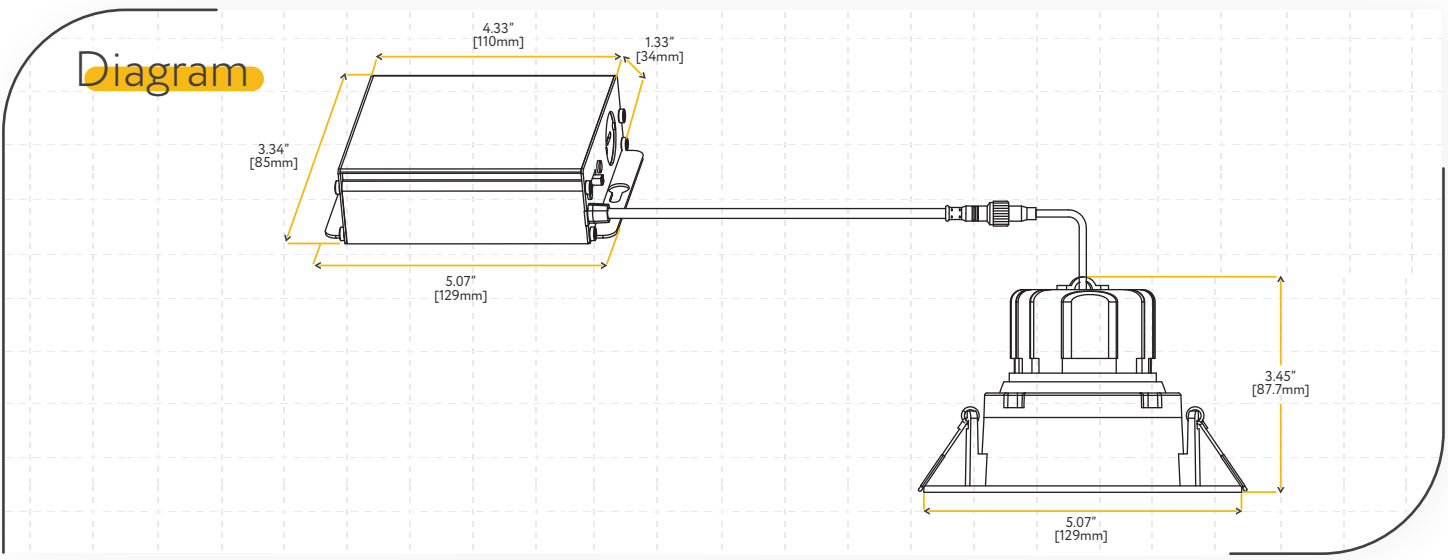

Dimmer List

BRAND	SERIES	MODEL	LODAL
LUTRON	SKYLARK CONTOUR	LECL-153P	150W
		CTCL-150H	150W
		LGCL-153PHLH	150W
		CTCL-153P	150W
		SCL-153P	150W
		S-600P	600W
	CASETA	PD-6WCL	150W
CASETA	PD-5NE	150W	
	PD-10NXD	250W	
DIVA	DVCL-153P	150W	

BRAND	SERIES	MODEL	LODAL
LUTRON	TOGGLER	TGCL-153P	150W
	ARIADNI	AYCL-153P	150W
	MAESTRO	MACL-153M	600W
	ILLUMATECH	IPL06	150W
LEVITON	SURESLIDE	6672	150W
		6674	150W
EATON	SMART DIMMER	AAL06	300W
PASS & SEYMOUR	HARMONY	DCL453PTCCV6	150W
GE	ROCKER	10464	150W
	TOGGLER	18027	150W

Accessories

1. **Emergency LED Driver**
2. 15W G-48410
   - 60W G-95521
   - 30W G-48411
   - 25W G-95525

1. **Extension Cords**
2. G-20247 5ft
   - G-20248 10ft

1. **New Construction Plate**
2. ITEM G-19969 (1 Punch Out)