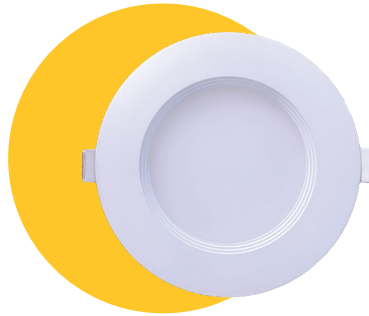

# LED ROUND BAFFLE TRIM SLIM SELECTABLE CCT

- SOFT WHITE 2700K
- WARM WHITE 3000K
- NEUTRAL WHITE 3500K
- COOL WHITE 4100K
- SUPER WHITE 5000K

Pack:18

## G-97824 6"

ITEM	G-97822	G-97824
DESCRIPTION	SB4/12W/R/LED/5CCT	SB6/20W/R/LED/5CCT
COLOR TEMP	27, 30, 35, 41, 50k	27, 30, 35, 41, 50k
OUTPUT LUMEN	1000	1800
BEAM ANGLE	100	100
INPUT VOLTS	120-277V	120-277V
WATTAGE	12W	20W
EQUIV WATTAGE	85W	150W
CRI	>90	>90
CUTOUT	4.20	6.20
OD	5.07	7.16
HEIGHT	1.19	1.19
mA	270mA	390mA
OUTPUT VOLTS	38v	38v
DIMMABLE	Triac or 0-10	Triac or 0-10