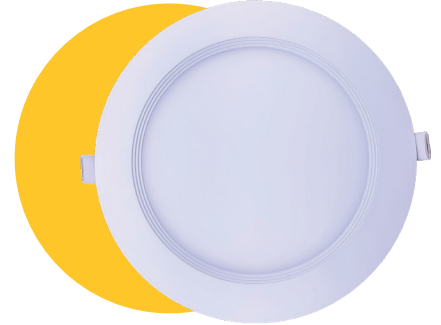

# LED ROUND BAFFLE TRIM SLIM SELECTABLE CCT

- SOFT WHITE 2700K
- WARM WHITE 3000K
- NEUTRAL WHITE 3500K
- COOL WHITE 4100K
- SUPER WHITE 5000K

Pack:18

## G-97824 6"

ITEM	G-97822	G-97824
DESCRIPTION	SB4/12W/R/LED/5CCT	SB6/20W/R/LED/5CCT
COLOR TEMP	27, 30, 35, 41, 50k	27, 30, 35, 41, 50k
OUTPUT LUMEN	1000	1800
BEAM ANGLE	100	100
INPUT VOLTS	120-277V	120-277V
WATTAGE	12W	20W
EQUIV WATTAGE	85W	150W
CRI	>90	>90
CUTOUT	4.20	6.20
OD	5.07	7.16
HEIGHT	1.19	1.19
mA	270mA	390mA
OUTPUT VOLTS	38v	38v
DIMMABLE	Triac or 0-10	Triac or 0-10