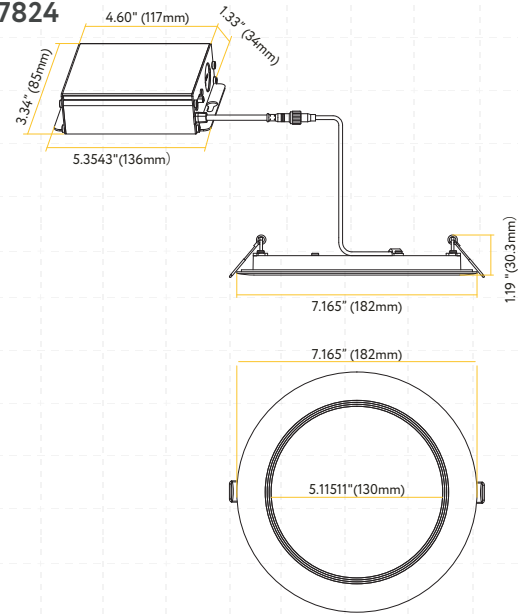

G-97824

Dimmer List

BRAND	SERIES	MODEL	LOAD	
LUTRON	SKYLARK CONTOUR	LECL-153P	150W	
		CTCL-150H	150W	
		LGCL-153PLH	150W	
		CTCL-153P	150W	
		SCL-153P	150W	
		S-600P	600W	
	CASETA	PD-6WCL	150W	
		PD-5NE	150W	
		PD-10NXD	250W	
		DIVA	DVCL-153P	150W

BRAND	SERIES	MODEL	LOAD
LUTRON	TOGLER	TGCL-153P	150W
	ARIADNI	AYCL-153P	150W
	MAESTRO	MACL-153M	600W
LEVITON	ILLUMATECH	IPL06	150W
	SURESLIDE	6672	150W
EATON	SMART DIMMER	6674	150W
		AAL06	300W
PASS & SEYMOUR	HARMONY	DCL453PTCCCV6	150W
GE	ROCKER	10464	150W
	TOGGLE	18027	150W