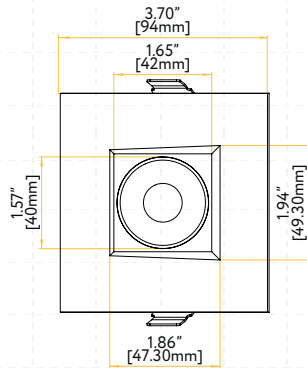

 Pack: 36

STYLE	CUT OUT	OD	HEIGHT	PLATE
TRIMMED	2.95"	3.7"	Regular 3.50" / HO 5.50"	G-19969
TRIMLESS ROUND	3.10"	4.72"	Regular 3.52" / HO 5.46"	G-19981 2 Punch Out
TRIMLESS SQUARE	Sq 3.46" Rd 4.90"	7.09"	Regular 4.30" / HO 6.25"	G-19981 3 Punch Out

Trimmed Round

Trimmed Square

Trimless Round

Trimless Square

Wave Round

Wall Wash Round

Wall Wash Square

Driver Box for G-96022