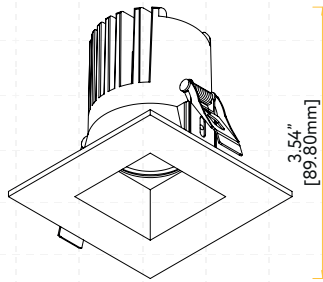

Trimmed Square