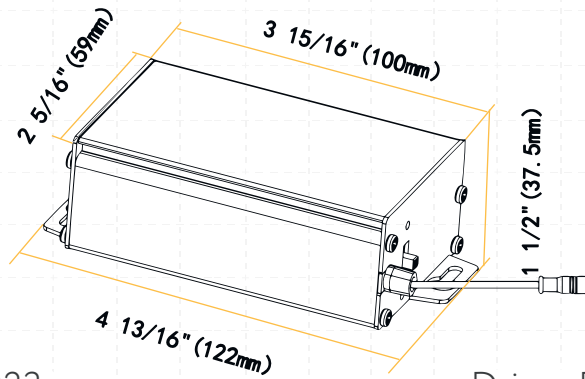

 Pack: 36

STYLE	CUT OUT	OD	HEIGHT	PLATE
TRIMMED	2.95"	3.7"	Regular 3.50" / HO 5.50"	G-19969
TRIMLESS ROUND	3.10"	4.72"	Regular 3.52" / HO 5.46"	G-19981 2 Punch Out
TRIMLESS SQUARE	Sq 3.46" Rd 4.90"	7.09"	Regular 4.30" / HO 6.25"	G-19981 3 Punch Out

Trimmed Round

Trimmed Square

Trimless Round

Trimless Square

Wave Round

Wall Wash Round

Wall Wash Square

Driver Box for G-96022