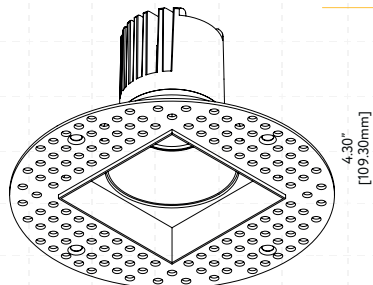

 Pack: 36

STYLE	CUT OUT	OD	HEIGHT	PLATE
TRIMMED	2.95"	3.7"	Regular 3.50" / HO 5.50"	G-19969
TRIMLESS ROUND	3.10"	4.72"	Regular 3.52" / HO 5.46"	G-19981 2 Punch Out
TRIMLESS SQUARE	Sq 3.46" Rd 4.90"	7.09"	Regular 4.30" / HO 6.25"	G-19981 3 Punch Out

Trimmed Round

Trimmed Square

Trimless Round

Trimless Square

Wave Round

Wall Wash Round

Wall Wash Square

Driver Box for G-96022