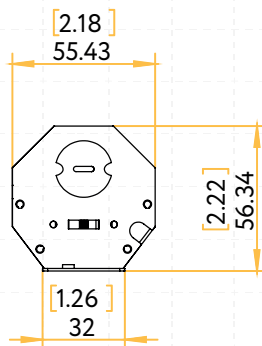

Wave Round

Wall Wash Round

Wall Wash Square

Driver Box for G-96022

Driver Box for G-96023

Driver Box for G-96024