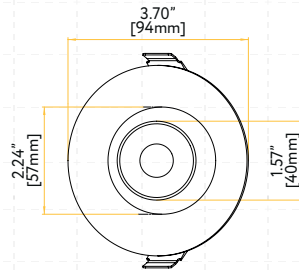

 Pack: 36

STYLE	CUT OUT	OD	HEIGHT	PLATE
TRIMMED	2.95"	3.7"	Regular 3.50" / HO 5.50"	G-19969
TRIMLESS ROUND	3.10"	4.72"	Regular 3.52" / HO 5.46"	G-19981 2 Punch Out
TRIMLESS SQUARE	Sq 3.46" Rd 4.90"	7.09"	Regular 4.30" / HO 6.25"	G-19981 3 Punch Out

Trimmed Round

Trimmed Square

Trimless Round

Trimless Square

Wave Round

Wall Wash Round

Wall Wash Square

Driver Box for G-96022