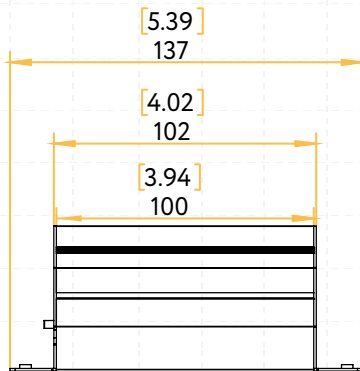

Wave Round

Wall Wash Round

Wall Wash Square

Driver Box for G-96022

Driver Box for G-96023

Driver Box for G-96024