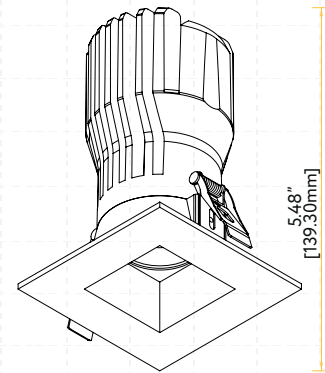

Trimmed Square