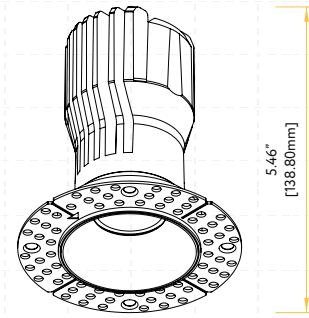

 Pack: 8/64

Trimless **NEW**

					
G-10927	G-10933	G-10928	G-10934	G-10929	G-10935
K3/RD/W/TL	K3/SQ/W/TL	K3/RD/BL/TL	K3/SQ/BL/TL	K3/RD/BN/TL	K3/SQ/BN/TL
White	White	Black	Black	Nickel	Nickel
Round	Square	Round	Square	Round	Square
					
G-10930	G-10936	G-10931	G-10937		
K3/RD/BR/TL	K3/SQ/BR/TL	K3/RD/BB/TL	K3/SQ/BB/TL		
Bronze	Bronze	Brass	Brass		
Round	Square	Round	Square		

 Pack: 36

STYLE	CUT OUT	OD	HEIGHT	PLATE
TRIMMED	2.95"	3.7"	Regular 3.50" / HO 5.50"	G-19969
TRIMLESS ROUND	3.10"	4.72"	Regular 3.52" / HO 5.46"	G-19981 2 Punch Out
TRIMLESS SQUARE	Sq 3.46" Rd 4.90"	7.09"	Regular 4.30" / HO 6.25"	G-19981 3 Punch Out

Trimmed Round

Trimmed Square

Trimless Round

Trimless Square

Wave Round

Wall Wash Round

Wall Wash Square

Driver Box for G-96022