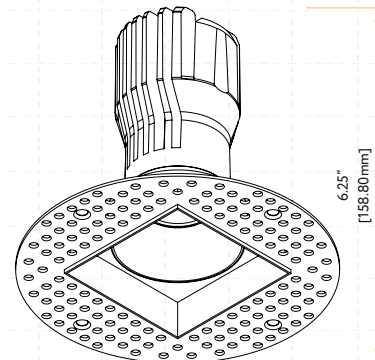

 Pack: 36

STYLE	CUT OUT	OD	HEIGHT	PLATE
TRIMMED	2.95"	3.7"	Regular 3.50" / HO 5.50"	G-19969
TRIMLESS ROUND	3.10"	4.72"	Regular 3.52" / HO 5.46"	G-19981 2 Punch Out
TRIMLESS SQUARE	Sq 3.46" Rd 4.90"	7.09"	Regular 4.30" / HO 6.25"	G-19981 3 Punch Out

Trimmed Round

Trimmed Square

Trimless Round

Trimless Square

Wave Round

Wall Wash Round

Wall Wash Square

Driver Box for G-96022