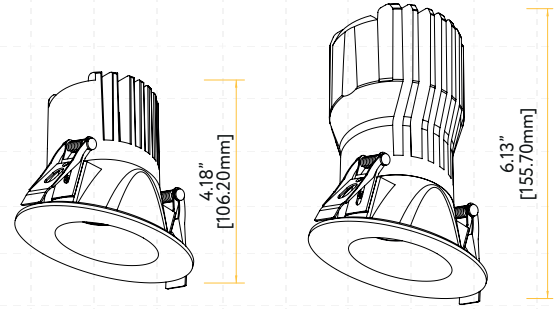

 Pack: 36

STYLE	CUT OUT	OD	HEIGHT	PLATE
TRIMMED	2.95"	3.7"	Regular 3.50" / HO 5.50"	G-19969
TRIMLESS ROUND	3.10"	4.72"	Regular 3.52" / HO 5.46"	G-19981 2 Punch Out
TRIMLESS SQUARE	Sq 3.46" Rd 4.90"	7.09"	Regular 4.30" / HO 6.25"	G-19981 3 Punch Out

Trimmed Round

Trimmed Square

Trimless Round

Trimless Square

Wave Round

Wall Wash Round

Wall Wash Square

Driver Box for G-96022