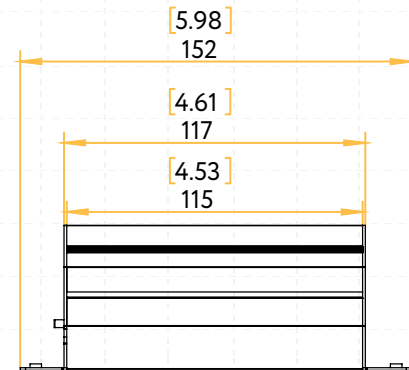

Driver Box for G-96024