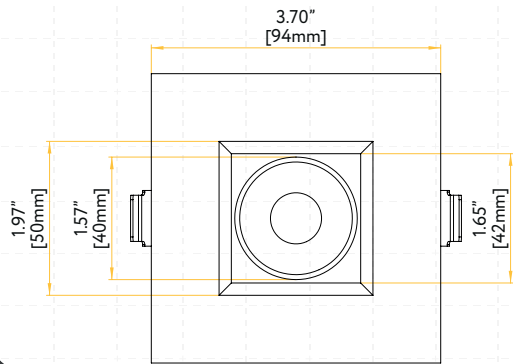

Trimmed Square