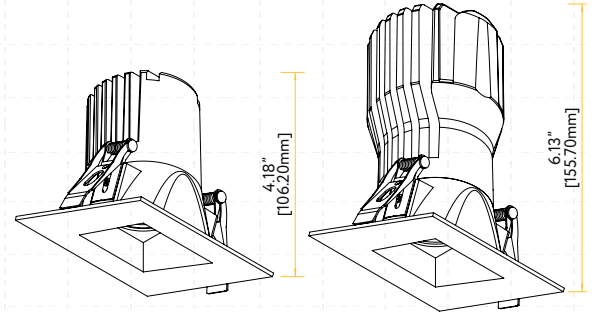

 Pack: 36

STYLE	CUT OUT	OD	HEIGHT	PLATE
TRIMMED	2.95"	3.7"	Regular 3.50" / HO 5.50"	G-19969
TRIMLESS ROUND	3.10"	4.72"	Regular 3.52" / HO 5.46"	G-19981 2 Punch Out
TRIMLESS SQUARE	Sq 3.46" Rd 4.90"	7.09"	Regular 4.30" / HO 6.25"	G-19981 3 Punch Out

Trimmed Round

Trimmed Square

Trimless Round

Trimless Square

Wave Round

Wall Wash Round

Wall Wash Square

Driver Box for G-96022