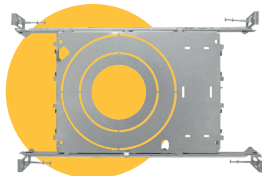

New Construction Plate

See page 2 for details