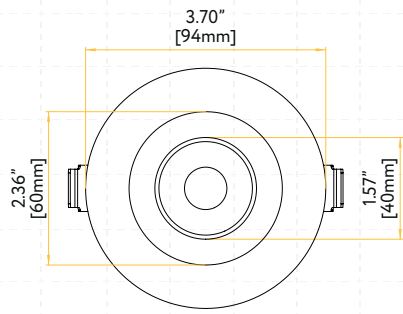

Trimmed Round