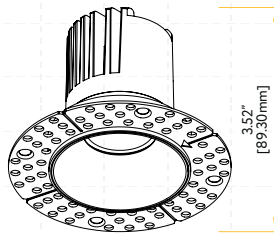

 Pack: 8/64

Trimless **NEW**

					
G-10927	G-10933	G-10928	G-10934	G-10929	G-10935
K3/RD/W/TL	K3/SQ/W/TL	K3/RD/BL/TL	K3/SQ/BL/TL	K3/RD/BN/TL	K3/SQ/BN/TL
White	White	Black	Black	Nickel	Nickel
Round	Square	Round	Square	Round	Square
					
G-10930	G-10936	G-10931	G-10937		
K3/RD/BR/TL	K3/SQ/BR/TL	K3/RD/BB/TL	K3/SQ/BB/TL		
Bronze	Bronze	Brass	Brass		
Round	Square	Round	Square		

 Pack: 36

STYLE	CUT OUT	OD	HEIGHT	PLATE
TRIMMED	2.95"	3.7"	Regular 3.50" / HO 5.50"	G-19969
TRIMLESS ROUND	3.10"	4.72"	Regular 3.52" / HO 5.46"	G-19981 2 Punch Out
TRIMLESS SQUARE	Sq 3.46" Rd 4.90"	7.09"	Regular 4.30" / HO 6.25"	G-19981 3 Punch Out

Trimmed Round

Trimmed Square

Trimless Round

Trimless Square

Wave Round

Wall Wash Round

Wall Wash Square

Driver Box for G-96022