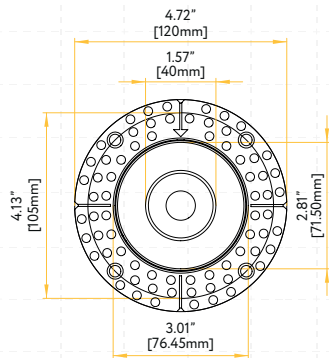

 Pack: 36

STYLE	CUT OUT	OD	HEIGHT	PLATE
TRIMMED	2.95"	3.7"	Regular 3.50" / HO 5.50"	G-19969
TRIMLESS ROUND	3.10"	4.72"	Regular 3.52" / HO 5.46"	G-19981 2 Punch Out
TRIMLESS SQUARE	Sq 3.46" Rd 4.90"	7.09"	Regular 4.30" / HO 6.25"	G-19981 3 Punch Out

Trimmed Round

Trimmed Square

Trimless Round

Trimless Square

Wave Round

Wall Wash Round

Wall Wash Square

Driver Box for G-96022