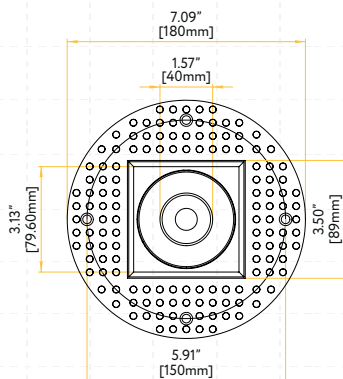

 Pack: 36

STYLE	CUT OUT	OD	HEIGHT	PLATE
TRIMMED	2.95"	3.7"	Regular 3.50" / HO 5.50"	G-19969
TRIMLESS ROUND	3.10"	4.72"	Regular 3.52" / HO 5.46"	G-19981 2 Punch Out
TRIMLESS SQUARE	Sq 3.46" Rd 4.90"	7.09"	Regular 4.30" / HO 6.25"	G-19981 3 Punch Out

Trimmed Round

Trimmed Square

Trimless Round

Trimless Square

Wave Round

Wall Wash Round

Wall Wash Square

Driver Box for G-96022