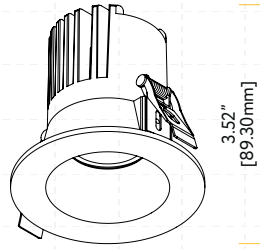

Trimmed Round