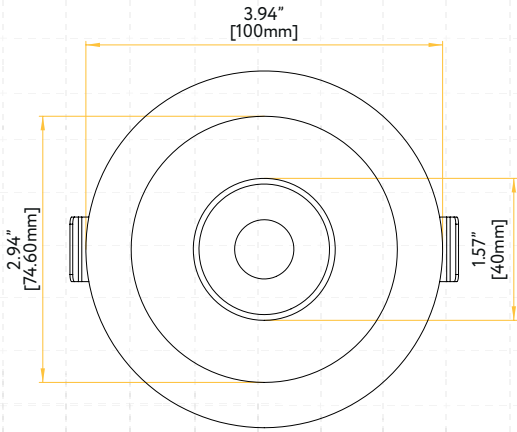

 Pack: 36

STYLE	CUT OUT	OD	HEIGHT	PLATE
TRIMMED	2.95"	3.7"	Regular 3.50" / HO 5.50"	G-19969
TRIMLESS ROUND	3.10"	4.72"	Regular 3.52" / HO 5.46"	G-19981 2 Punch Out
TRIMLESS SQUARE	Sq 3.46" Rd 4.90"	7.09"	Regular 4.30" / HO 6.25"	G-19981 3 Punch Out

Trimmed Round

Trimmed Square

Trimless Round

Trimless Square

Wave Round

Wall Wash Round

Wall Wash Square

Driver Box for G-96022