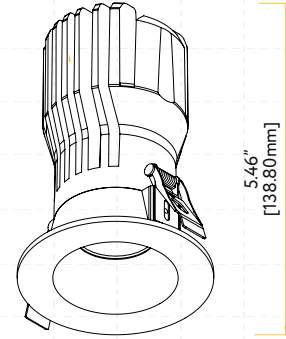

ITEM	G-96023
DESCRIPTION	M3/15W/LED/5CCT
COLOR TEMP	27, 30, 35, 41, 50k
OUTPUT LUMEN	1400
BEAM ANGLE	60°
WATTAGE	15W
INPUT VOLTS	120V
EQUIV. WATTAGE	175W
CRI	90>
DIMMABLE	YES
mA	350mA
OUTPUT VOLTS	33-38V
IC-Rated	YES
Pack	18

 Pack: 8/64

Trimless **NEW**

					
G-10927	G-10933	G-10928	G-10934	G-10929	G-10935
K3/RD/W/TL	K3/SQ/W/TL	K3/RD/BL/TL	K3/SQ/BL/TL	K3/RD/BN/TL	K3/SQ/BN/TL
White	White	Black	Black	Nickel	Nickel
Round	Square	Round	Square	Round	Square
					
G-10930	G-10936	G-10931	G-10937		
K3/RD/BR/TL	K3/SQ/BR/TL	K3/RD/BB/TL	K3/SQ/BB/TL		
Bronze	Bronze	Brass	Brass		
Round	Square	Round	Square		

 Pack: 36

STYLE	CUT OUT	OD	HEIGHT	PLATE
TRIMMED	2.95"	3.7"	Regular 3.50" / HO 5.50"	G-19969
TRIMLESS ROUND	3.10"	4.72"	Regular 3.52" / HO 5.46"	G-19981 2 Punch Out
TRIMLESS SQUARE	Sq 3.46" Rd 4.90"	7.09"	Regular 4.30" / HO 6.25"	G-19981 3 Punch Out

Trimmed Round

Trimmed Square

Trimless Round

Trimless Square

Wave Round

Wall Wash Round

Wall Wash Square

Driver Box for G-96022