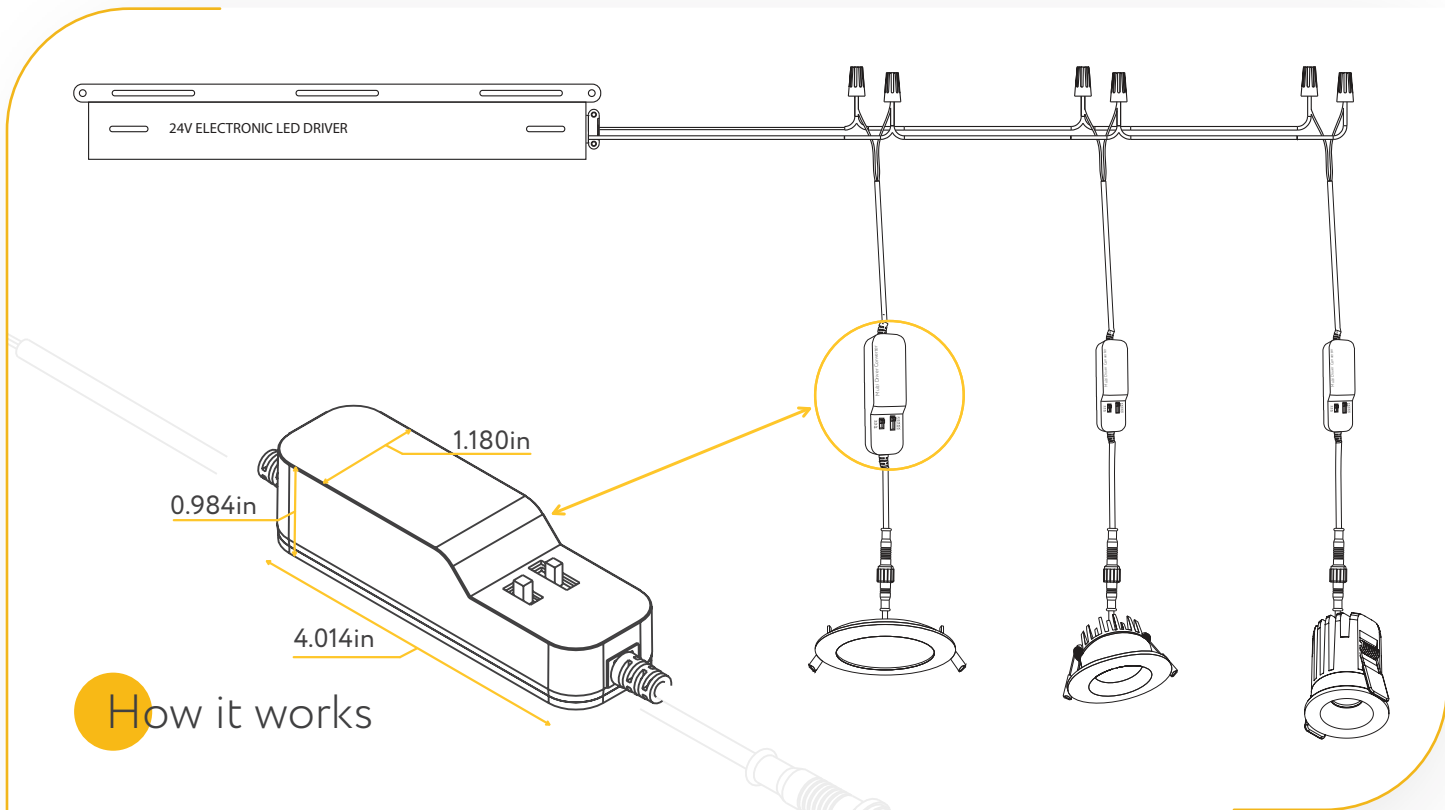

RECOMMENDED 24V DRIVERS

- 30W G-97620
- 150W G-97623
- 60W G-97621
- 200W G-97624
- 100W G-97622
- 300W G-97626

Dimmable:
5%

Warranty:
3 years