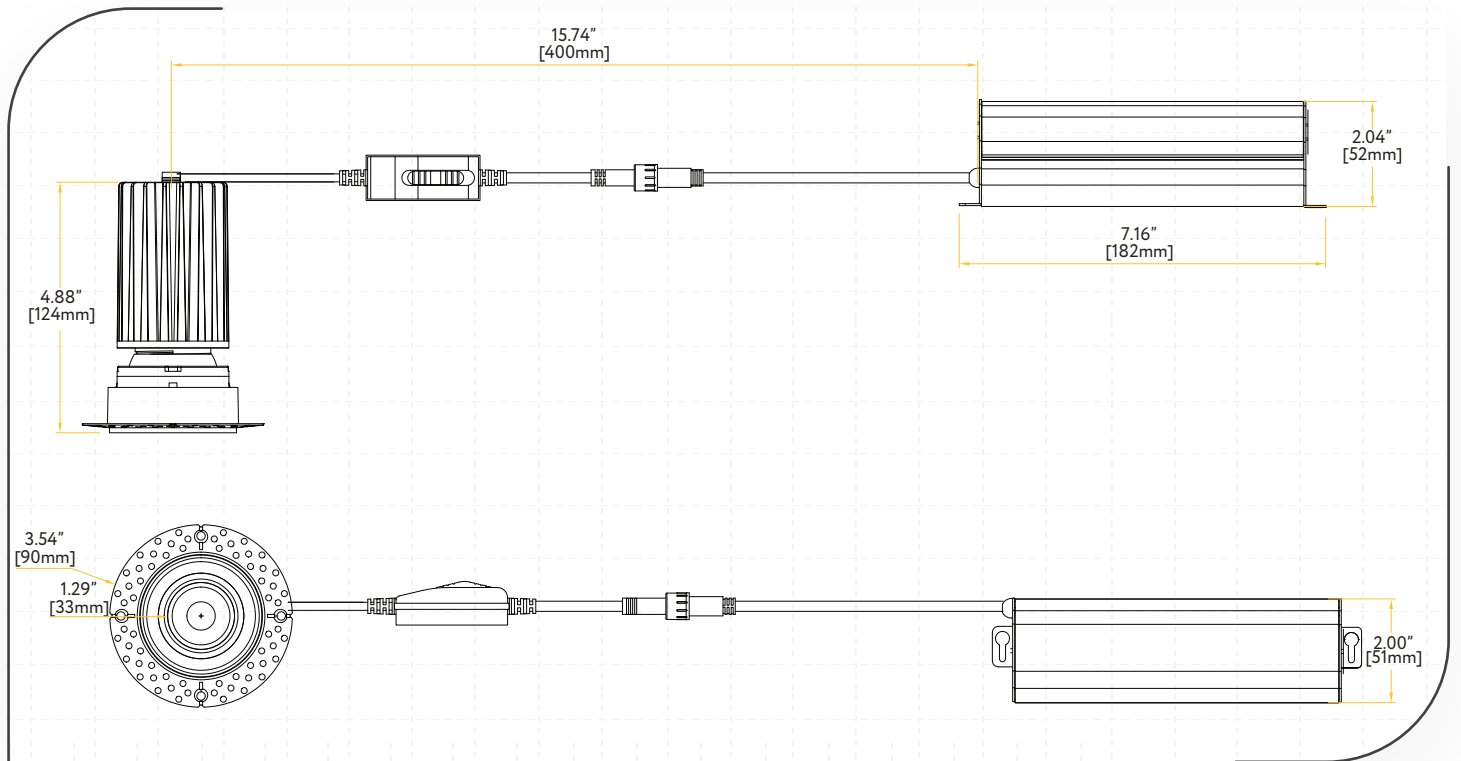

Dimmer List

BRAND	SERIES	MODEL	LOAD	BRAND	SERIES	MODEL	LOAD
LUTRON	ARIADNI	AYCL-153P	150W	LUTRON	TOGGLER	TG-600P	600W
	DIVA	DV-600PR	600W		TOGGLER	TGCL-153P	150W
	DIVA	DVCL-153P	150W		CASETA	WIRELESS DIMMER	150W
	MAESTRO	MACL-153MH	600W	LEVITON	SURESLIDE	6633	600W
	MAESTRO WIRELESS	MRF2-6CL	150W		SURESLIDE DECORA	6674	600W
	ROTARY	D-600P	600W		TRIMATRON	6602	600W
	ELECTRONIC	NTELV-300P	600W		ILLVMATECH	IPL06	600W
	SKYLARK	S-600P	600W	LEGRAND	ADORNE	ADTP703TU	700W
	SKYLARK CONTOUR	CT-600P	600W		HARMONY	H703PTW	700W
SKYLARK CONTOUR	CLCL-153P	153W	COOPER	ASPIRE	9540	1000W	
				DEVINE	DAL06P	300W