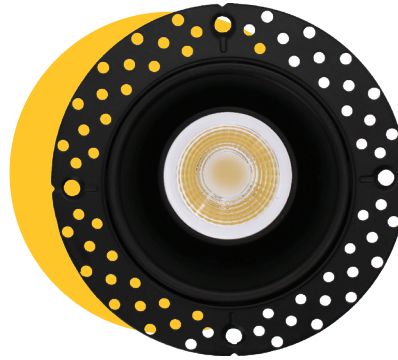

1.5" ROUND TRIMLESS GIMBAL DOWNLIGHT

G-48428

G-48429

Pack:18

ITEM	G-48428		
DESCRIPTION	R1.5/12W/R/LED/TL/5CCT	mA	270mA
COLOR TEMP	27, 30, 35, 41, 50k	OUTPUT VOLTS	36V
TRIM FINISH	WHITE	IC RATED	Yes
OUTPUT LUMEN	1000	DIMMABLE	Triac or 0-10V
BEAM ANGLE	40°	CUTOUT	2.56"
INPUT VOLTS	120-277	OD	3.54"
WATTAGE	12W	WIRE SPACE	10 Cubic inch
CRI	90>	HEIGHT	4.88"

ITEM	G-48429		
DESCRIPTION	R1.5/12W/R/LED/TL/5CCT BK	mA	270mA
COLOR TEMP	27, 30, 35, 41, 50k	OUTPUT VOLTS	36V
TRIM FINISH	BLACK	IC RATED	Yes
OUTPUT LUMEN	1000	DIMMABLE	Triac or 0-10V
BEAM ANGLE	40°	CUTOUT	2.56"
INPUT VOLTS	120-277	OD	3.54"
WATTAGE	12W	WIRE SPACE	10 Cubic inch
CRI	90>	HEIGHT	4.88"

Accessories

Emergency LED Driver

15W G-48410 60W G-95521
30W G-48411 25W G-95525

New Construction Plate

G-19981 1 Punch Out

Extension Cords

G-20210 6ft G-20211 10ft

Dimmable:
Down to 5%