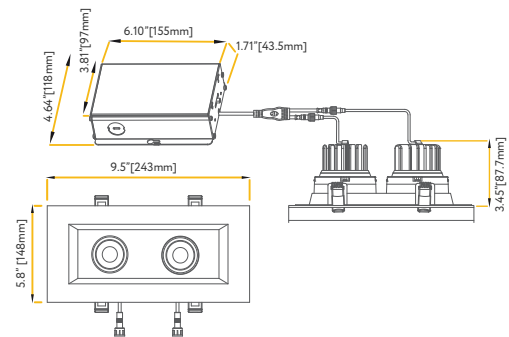

Dimmer List

BRAND	SERIES	MODEL	LODAL	BRAND	SERIES	MODEL	LODAL		
LUTRON	SKYLARK CONTOUR	LECL-153P	150W	LUTRON	TOGGLER	TGCL-153P	150W		
		CTCL-150H	150W		ARIADNI	AYCL-153P	150W		
		LGCL-153PHLH	150W		MAESTRO	MACL-153M	600W		
		CTCL-153P	150W		ILLUMATECH	IPL06	150W		
		SCL-153P	150W		LEVITON	SURESLIDE	6672	150W	
		S-600P	600W			6674	150W		
	CASETA	PD-6WCL	150W		EATON	SMART DIMMER	AAL06	300W	
		PD-5NE	150W			PASS & SEYMOUR	HARMONY	DCL453PTCCCV6	150W
		PD-10NXD	250W		GE		ROCKER	10464	150W
DIVA	DVCL-153P	150W	TOGGLER	18027		150W			

Diagram