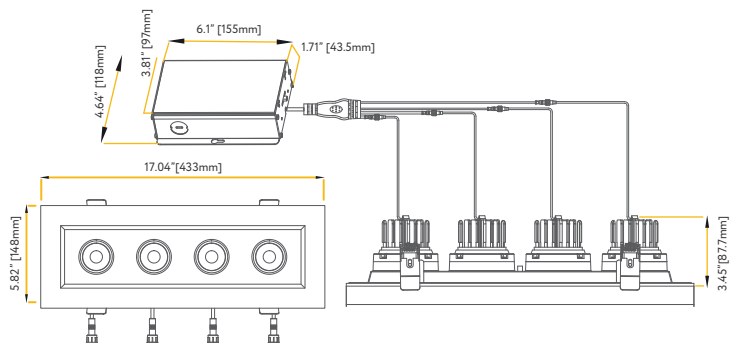

3.5" Multiple LED Gimbal Downlight Selectable CCT

ITEM	G-48440	G-48444	G-48445	G-97129
DESCRIPTION	R3.5/14W/GR/M1/LED/5CCT BK	R3.5/28W/GR/M2/LED/5CCT B	R3.5/42W/GR/M3/LED/5CCT B	R3.5/52W/GR/M4/LED/5CCT BK
COLOR TEMP	27, 30, 35, 41, 50k	27, 30, 35, 41, 50k	27, 30, 35, 41, 50k	27, 30, 35, 41, 50k
TRIM FINISH	BLACK	BLACK	BLACK	BLACK
OUTPUT LUMEN	1400	2200 (1100 each head)	3300 (1100 each head)	4800 (1200 each head)
WATTAGE	14W	28W	42W	52W
EQUIV WATTAGE	125W	225W	325W	375W
CRI	>90	>90	>90	>90
DIMMABLE	Triac or 0-10 Dimming	YES (Triac)	YES (Triac)	Triac or 0-10 Dimming
CUTOUT	SQ 4.00" - RD 5.15"	3.94" x 7.68"	3.94" x 11.42"	4.00" x 15.30"
OD	5.80"	5.85" - 9.60"	5.85" - 13.35"	5.85" - 17.05"
HEIGHT	3.50"	3.55"	3.55"	3.55"
mA	350mA	650mA	1000mA	1250mA
INPUT VOLTS	120-277V	120V	120V	120-227V
OUTPUT VOLTS	38V	36V	36V	36V
WIRE SPACE	10.4 Sq	10.9 Sq	10.9 Sq	10.9 Sq

Diagram

G-48440

G-48444

G-48445

G-97129

Accessories

Emergency LED Driver

15W G-48410

60W G-95521

30W G-48411

25W G-95525

Extension Cords

G-20247 5ft

G-20248 10ft

New Construction Plate

G-48440 Use Item G-19981 / 3 Punch Outs