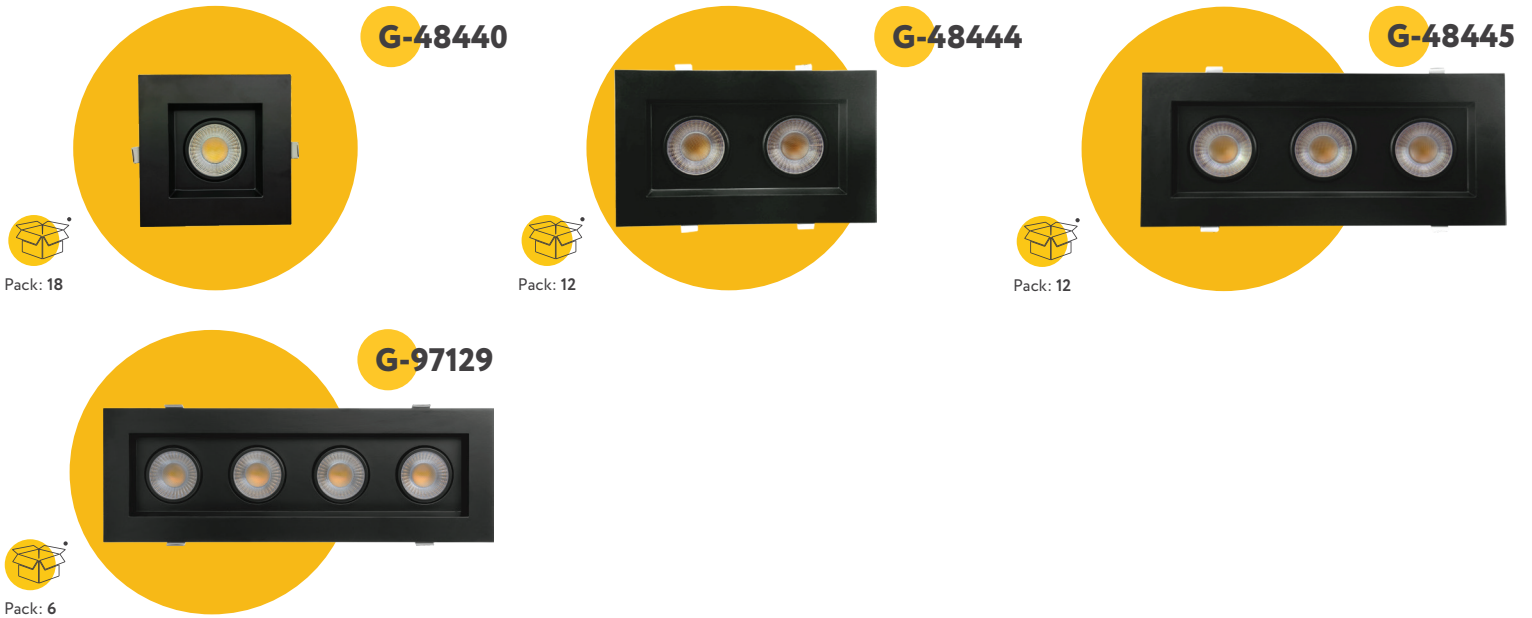

3.5" Multiple LED Gimbal Downlight Selectable CCT

ITEM	G-48440	G-48444	G-48445	G-97129
DESCRIPTION	R3.5/14W/GR/M1/LED/5CCT BK	R3.5/28W/GR/M2/LED/5CCT B	R3.5/42W/GR/M3/LED/5CCT B	R3.5/52W/GR/M4/LED/5CCT BK
COLOR TEMP	27, 30, 35, 41, 50k	27, 30, 35, 41, 50k	27, 30, 35, 41, 50k	27, 30, 35, 41, 50k
TRIM FINISH	BLACK	BLACK	BLACK	BLACK
OUTPUT LUMEN	1400	2200 (1100 each head)	3300 (1100 each head)	4800 (1200 each head)
WATTAGE	14W	28W	42W	52W
EQUIV WATTAGE	125W	225W	325W	375W
CRI	>90	>90	>90	>90
DIMMABLE	Triac or 0-10 Dimming	YES (Triac)	YES (Triac)	Triac or 0-10 Dimming
CUTOUT	SQ 4.00" - RD 5.15"	3.94" x 7.68"	3.94" x 11.42"	4.00" x 15.30"
OD	5.80"	5.85" - 9.60"	5.85" - 13.35"	5.85" - 17.05"
HEIGHT	3.50"	3.55"	3.55"	3.55"
mA	350mA	650mA	1000mA	1250mA
INPUT VOLTS	120-277V	120V	120V	120-227V
OUTPUT VOLTS	38V	36V	36V	36V
WIRE SPACE	10.4 Sq	10.9 Sq	10.9 Sq	10.9 Sq

Dimmer List

BRAND	SERIES	MODEL	LODAL	BRAND	SERIES	MODEL	LODAL	
LUTRON	SKYLARK CONTOUR	LECL-153P	150W	LUTRON	TOGGLER	TGCL-153P	150W	
		CTCL-150H	150W		ARIADNI	AYCL-153P	150W	
		LGCL-153PHLH	150W		MAESTRO	MACL-153M	600W	
		CTCL-153P	150W		ILLUMATECH	IPL06	150W	
		SCL-153P	150W		LEVITON	SURESLIDE	6672	150W
		S-600P	600W			6674	150W	
	CASETA	PD-6WCL	150W		EATON	SMART DIMMER	AAL06	300W
		PD-5NE	150W			PASS & SEYMOUR	HARMONY	DCL453PTCCCV6
		PD-10NXD	250W		GE		ROCKER	10464
DIVA	DVCL-153P	150W	TOGGLER	18027		150W		