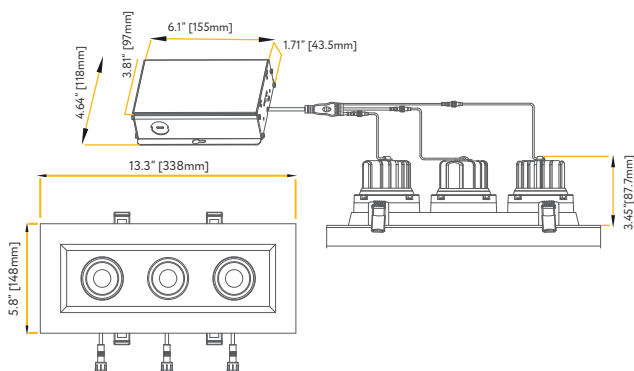

3.5" Multiple LED Gimbal Downlight Selectable CCT

ITEM	G-48440	G-48444	G-48445	G-97129
DESCRIPTION	R3.5/14W/GR/M1/LED/5CCT BK	R3.5/28W/GR/M2/LED/5CCT B	R3.5/42W/GR/M3/LED/5CCT B	R3.5/52W/GR/M4/LED/5CCT BK
COLOR TEMP	27, 30, 35, 41, 50k	27, 30, 35, 41, 50k	27, 30, 35, 41, 50k	27, 30, 35, 41, 50k
TRIM FINISH	BLACK	BLACK	BLACK	BLACK
OUTPUT LUMEN	1400	2200 (1100 each head)	3300 (1100 each head)	4800 (1200 each head)
WATTAGE	14W	28W	42W	52W
EQUIV WATTAGE	125W	225W	325W	375W
CRI	>90	>90	>90	>90
DIMMABLE	Triac or 0-10 Dimming	YES (Triac)	YES (Triac)	Triac or 0-10 Dimming
CUTOUT	SQ 4.00" - RD 5.15"	3.94" x 7.68"	3.94" x 11.42"	4.00" x 15.30"
OD	5.80"	5.85" - 9.60"	5.85" - 13.35"	5.85" - 17.05"
HEIGHT	3.50"	3.55"	3.55"	3.55"
mA	350mA	650mA	1000mA	1250mA
INPUT VOLTS	120-277V	120V	120V	120-227V
OUTPUT VOLTS	38V	36V	36V	36V
WIRE SPACE	10.4 Sq	10.9 Sq	10.9 Sq	10.9 Sq

Diagram

G-48440

G-48444

G-48445

G-97129

Accessories

Emergency LED Driver

15W G-48410

60W G-95521

30W G-48411

25W G-95525

Extension Cords

G-20247 5ft

G-20248 10ft

New Construction Plate

G-48440 Use Item G-19981 / 3 Punch Outs