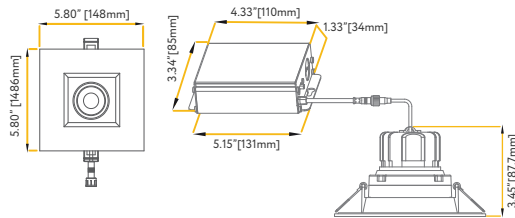

Dimmer List

BRAND	SERIES	MODEL	LODAL	BRAND	SERIES	MODEL	LODAL		
LUTRON	SKYLARK CONTOUR	LECL-153P	150W	LUTRON	TOGGLER	TGCL-153P	150W		
		CTCL-150H	150W		ARIADNI	AYCL-153P	150W		
		LGCL-153PHLH	150W		MAESTRO	MACL-153M	600W		
		CTCL-153P	150W		ILLUMATECH	IPL06	150W		
		SCL-153P	150W		LEVITON	SURESLIDE	6672	150W	
		S-600P	600W			6674	150W		
	CASETA	PD-6WCL	150W		EATON	SMART DIMMER	AAL06	300W	
		PD-5NE	150W			PASS & SEYMOUR	HARMONY	DCL453PTCCCV6	150W
		PD-10NXD	250W		GE		ROCKER	10464	150W
DIVA	DVCL-153P	150W	TOGGLER	18027		150W			

Diagram

G-48440

G-48444