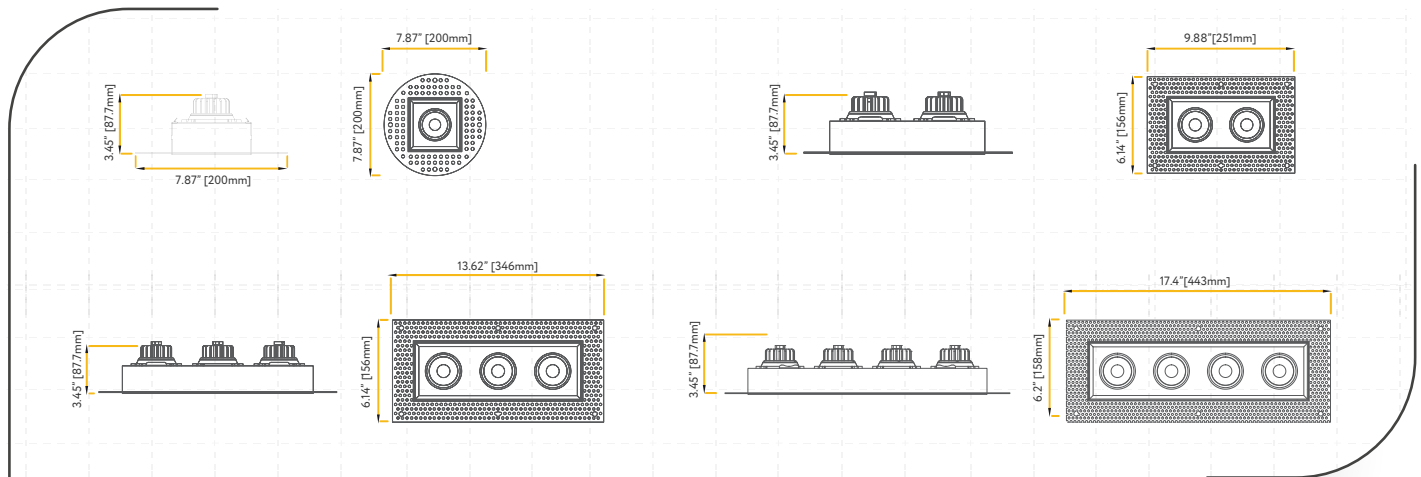

3.5" Trimless Multiple LED Gimbal Downlight Selectable CCT

ITEM	G-95723	G-95724	G-95725	G-97221
DESCRIPTION	R3.5/14W/GRS/LED/TL/5CCT B	R3.5/28W/GR/LED/M2/TL/5CCT B	R3.5/42W/GR/LED/M3/TL/5CCT B	R3.5/52W/GR/M4/LED/5CCT B
COLOR TEMP	27, 30, 35, 41, 50k	27, 30, 35, 41, 50k	27, 30, 35, 41, 50k	27, 30, 35, 41, 50k
TRIM FINISH	BLACK	BLACK	BLACK	BLACK
OUTPUT LUMEN	1100	2200 (1100 each head)	3300 (1100 each head)	4800 (1200 each head)
WATTAGE	14W	28W	42W	52W
EQUIV WATTAGE	120W	225W	325W	375W
CRI	>90	>90	>90	>90
DIMMABLE	YES (Triac)	YES (Triac)	YES (Triac)	Triac or 0-10 Dimming
CUTOUT	Square 3.95 / Round 5.70	3.95-7.68	3.95-11.85	3.95-15.30
OD	7.85	6.15-9.90	6.15-13.65	6.22-17.44
HEIGHT	3.65	3.65	3.65	3.65
mA	330mA	650mA	1000mA	1250mA
INPUT VOLTS	120V	120V	120V	120-227V
OUTPUT VOLTS	36V	36V	36V	36V

Diagram

Accessories

- Emergency LED Driver**
- 15W G-48410
 - 30W G-48411
 - 25W G-95525
 - 60W G-95521

- Extension Cords**
- G-20247 5ft
 - G-20248 10ft

- New Construction Plate**
- G-95723 Use Item G-19969 / 2 Punch Outs
 - G-95724 Use Item G-48448 / 0 Punch Outs
 - G-95725 Use Item G-48448 / 1 Punch Outs
 - G-97221 Use Item G-48449 / 2 Punch Outs