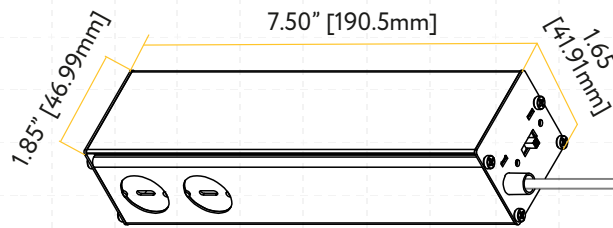

G-10424
K4/SQ/BB/TL
Brass
Square

Pack: 36

STYLE	CUT OUT	OD	HEIGHT	PLATE
TRIMMED	4.25"	4.92"	Regular 3.29" / HO 5.15"	G-19969 1- Punch Out
TRIM WALL WASH	4.25"	5.12"	Regular 4.48" / HO 6.34"	G-19969 1- Punch Out
TRIMLESS ROUND	4.80"	6.89"	Regular 3.19" / HO 5.05"	G-19981 3 Punch Out
TRIMLESS SQUARE	Sq 4.80" Rd 6.75"	9.45"	Regular 4.04" / HO 5.90"	G-19982 7 Punch Out

G-10025 use G-95826 20W

Extension Cords

G-20247 5ft

G-20248 10ft

New Construction Plate
See page 2 for details

Trimmed Round

Trimmed Square

Trimless Round

Trimless Square

Wall Wash Round

Wall Wash Square

Driver Box for G-10020

Driver Box for G-10025