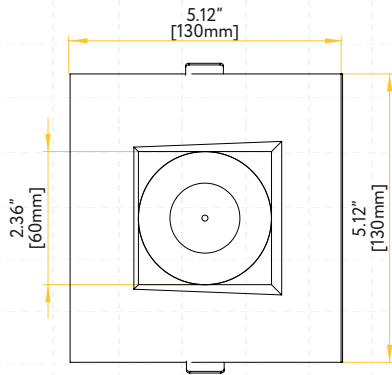

Wall Wash Square