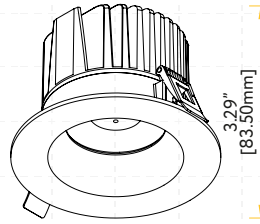

G-10424
K4/SQ/BB/TL
Brass
Square

Pack: 36

STYLE	CUT OUT	OD	HEIGHT	PLATE
TRIMMED	4.25"	4.92"	Regular 3.29" / HO 5.15"	G-19969 1- Punch Out
TRIM WALL WASH	4.25"	5.12"	Regular 4.48" / HO 6.34"	G-19969 1- Punch Out
TRIMLESS ROUND	4.80"	6.89"	Regular 3.19" / HO 5.05"	G-19981 3 Punch Out
TRIMLESS SQUARE	Sq 4.80" Rd 6.75"	9.45"	Regular 4.04" / HO 5.90"	G-19982 7 Punch Out

G-10025 use G-95826 20W

Extension Cords

G-20247 5ft

G-20248 10ft

New Construction Plate
See page 2 for details

Trimmed Round

Trimmed Square

Trimless Round

Trimless Square

Wall Wash Round

Wall Wash Square

Driver Box for G-10020

Driver Box for G-10025