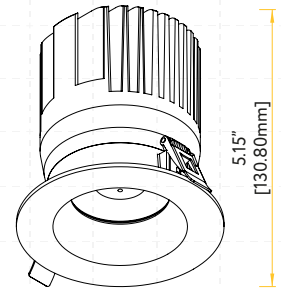

G-10424
K4/SQ/BB/TL
Brass
Square

Pack: 36

STYLE	CUT OUT	OD	HEIGHT	PLATE
TRIMMED	4.25"	4.92"	Regular 3.29" / HO 5.15"	G-19969 1- Punch Out
TRIM WALL WASH	4.25"	5.12"	Regular 4.48" / HO 6.34"	G-19969 1- Punch Out
TRIMLESS ROUND	4.80"	6.89"	Regular 3.19" / HO 5.05"	G-19981 3 Punch Out
TRIMLESS SQUARE	Sq 4.80" Rd 6.75"	9.45"	Regular 4.04" / HO 5.90"	G-19982 7 Punch Out

G-10025 use G-95826 20W

Extension Cords

G-20247 5ft

G-20248 10ft

New Construction Plate
See page 2 for details

Trimmed Round

Trimmed Square

Trimless Round

Trimless Square

Wall Wash Round

Wall Wash Square

Driver Box for G-10020

Driver Box for G-10025