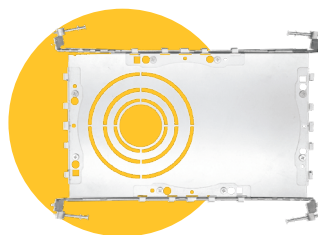

G-10424
K4/SQ/BB/TL
Brass
Square

Pack: 36

STYLE	CUT OUT	OD	HEIGHT	PLATE
TRIMMED	4.25"	4.92"	Regular 3.29" / HO 5.15"	G-19969 1- Punch Out
TRIM WALL WASH	4.25"	5.12"	Regular 4.48" / HO 6.34"	G-19969 1- Punch Out
TRIMLESS ROUND	4.80"	6.89"	Regular 3.19" / HO 5.05"	G-19981 3 Punch Out
TRIMLESS SQUARE	Sq 4.80" Rd 6.75"	9.45"	Regular 4.04" / HO 5.90"	G-19982 7 Punch Out

G-10025 use G-95826 20W

Extension Cords

G-20247 5ft

G-20248 10ft

New Construction Plate
See page 2 for details

Trimmed Round

Trimmed Square

Trimless Round