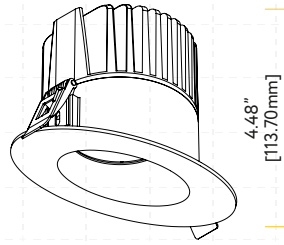

G-10424
K4/SQ/BB/TL
Brass
Square

Pack: 36

STYLE	CUT OUT	OD	HEIGHT	PLATE
TRIMMED	4.25"	4.92"	Regular 3.29" / HO 5.15"	G-19969 1- Punch Out
TRIM WALL WASH	4.25"	5.12"	Regular 4.48" / HO 6.34"	G-19969 1- Punch Out
TRIMLESS ROUND	4.80"	6.89"	Regular 3.19" / HO 5.05"	G-19981 3 Punch Out
TRIMLESS SQUARE	Sq 4.80" Rd 6.75"	9.45"	Regular 4.04" / HO 5.90"	G-19982 7 Punch Out

G-10025 use G-95826 20W

Extension Cords

G-20247 5ft

G-20248 10ft

New Construction Plate
See page 2 for details

Trimmed Round

Trimmed Square

Trimless Round

Trimless Square

Wall Wash Round

Wall Wash Square

Driver Box for G-10020

Driver Box for G-10025