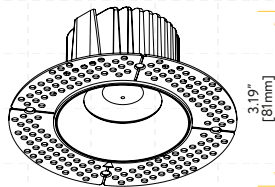

G-10424
K4/SQ/BB/TL
Brass
Square

Pack: 36

STYLE	CUT OUT	OD	HEIGHT	PLATE
TRIMMED	4.25"	4.92"	Regular 3.29" / HO 5.15"	G-19969 1- Punch Out
TRIM WALL WASH	4.25"	5.12"	Regular 4.48" / HO 6.34"	G-19969 1- Punch Out
TRIMLESS ROUND	4.80"	6.89"	Regular 3.19" / HO 5.05"	G-19981 3 Punch Out
TRIMLESS SQUARE	Sq 4.80" Rd 6.75"	9.45"	Regular 4.04" / HO 5.90"	G-19982 7 Punch Out

G-10025 use G-95826 20W

Extension Cords

G-20247 5ft

G-20248 10ft

New Construction Plate
See page 2 for details

Trimmed Round

Trimmed Square

Trimless Round

Trimless Square

Wall Wash Round

Wall Wash Square

Driver Box for G-10020

Driver Box for G-10025