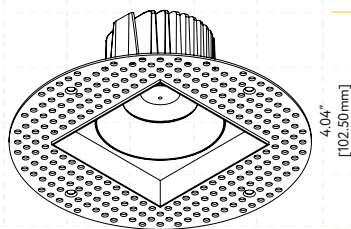

G-10424
K4/SQ/BB/TL
Brass
Square

Pack: 36

STYLE	CUT OUT	OD	HEIGHT	PLATE
TRIMMED	4.25"	4.92"	Regular 3.29" / HO 5.15"	G-19969 1- Punch Out
TRIM WALL WASH	4.25"	5.12"	Regular 4.48" / HO 6.34"	G-19969 1- Punch Out
TRIMLESS ROUND	4.80"	6.89"	Regular 3.19" / HO 5.05"	G-19981 3 Punch Out
TRIMLESS SQUARE	Sq 4.80" Rd 6.75"	9.45"	Regular 4.04" / HO 5.90"	G-19982 7 Punch Out

G-10025 use G-95826 20W

Extension Cords

G-20247 5ft

G-20248 10ft

New Construction Plate
See page 2 for details

Trimmed Round

Trimmed Square

Trimless Round

Trimless Square

Wall Wash Round

Wall Wash Square

Driver Box for G-10020

Driver Box for G-10025