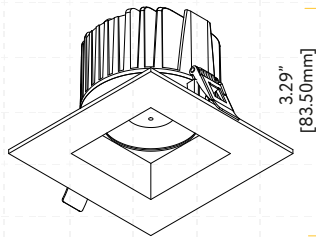

G-10424
K4/SQ/BB/TL
Brass
Square

Pack: 36

STYLE	CUT OUT	OD	HEIGHT	PLATE
TRIMMED	4.25"	4.92"	Regular 3.29" / HO 5.15"	G-19969 1- Punch Out
TRIM WALL WASH	4.25"	5.12"	Regular 4.48" / HO 6.34"	G-19969 1- Punch Out
TRIMLESS ROUND	4.80"	6.89"	Regular 3.19" / HO 5.05"	G-19981 3 Punch Out
TRIMLESS SQUARE	Sq 4.80" Rd 6.75"	9.45"	Regular 4.04" / HO 5.90"	G-19982 7 Punch Out

G-10025 use G-95826 20W

Extension Cords

G-20247 5ft

G-20248 10ft

New Construction Plate
See page 2 for details

Trimmed Round

Trimmed Square

Trimless Round

Trimless Square

Wall Wash Round

Wall Wash Square

Driver Box for G-10020

Driver Box for G-10025