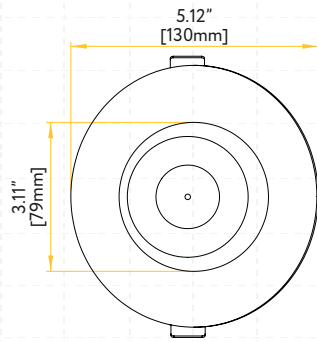

Wall Wash Round