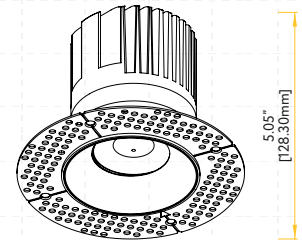

G-10424
K4/SQ/BB/TL
Brass
Square

Pack: 36

STYLE	CUT OUT	OD	HEIGHT	PLATE
TRIMMED	4.25"	4.92"	Regular 3.29" / HO 5.15"	G-19969 1- Punch Out
TRIM WALL WASH	4.25"	5.12"	Regular 4.48" / HO 6.34"	G-19969 1- Punch Out
TRIMLESS ROUND	4.80"	6.89"	Regular 3.19" / HO 5.05"	G-19981 3 Punch Out
TRIMLESS SQUARE	Sq 4.80" Rd 6.75"	9.45"	Regular 4.04" / HO 5.90"	G-19982 7 Punch Out

G-10025 use G-95826 20W

Extension Cords

G-20247 5ft

G-20248 10ft

New Construction Plate
See page 2 for details

Trimmed Round

Trimmed Square

Trimless Round

Trimless Square

Wall Wash Round

Wall Wash Square

Driver Box for G-10020

Driver Box for G-10025