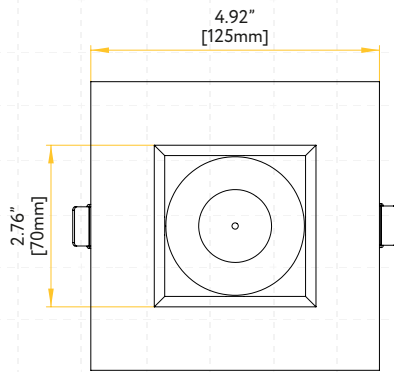

G-10424
K4/SQ/BB/TL
Brass
Square

Pack: 36

STYLE	CUT OUT	OD	HEIGHT	PLATE
TRIMMED	4.25"	4.92"	Regular 3.29" / HO 5.15"	G-19969 1- Punch Out
TRIM WALL WASH	4.25"	5.12"	Regular 4.48" / HO 6.34"	G-19969 1- Punch Out
TRIMLESS ROUND	4.80"	6.89"	Regular 3.19" / HO 5.05"	G-19981 3 Punch Out
TRIMLESS SQUARE	Sq 4.80" Rd 6.75"	9.45"	Regular 4.04" / HO 5.90"	G-19982 7 Punch Out

G-10025 use G-95826 20W

Extension Cords

G-20247 5ft

G-20248 10ft

New Construction Plate
See page 2 for details

Trimmed Round

Trimmed Square

Trimless Round