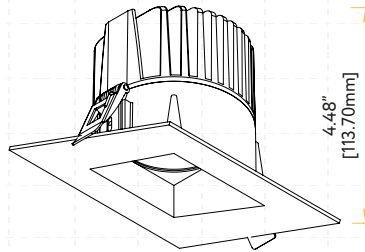

G-10424
K4/SQ/BB/TL
Brass
Square

Pack: 36

STYLE	CUT OUT	OD	HEIGHT	PLATE
TRIMMED	4.25"	4.92"	Regular 3.29" / HO 5.15"	G-19969 1- Punch Out
TRIM WALL WASH	4.25"	5.12"	Regular 4.48" / HO 6.34"	G-19969 1- Punch Out
TRIMLESS ROUND	4.80"	6.89"	Regular 3.19" / HO 5.05"	G-19981 3 Punch Out
TRIMLESS SQUARE	Sq 4.80" Rd 6.75"	9.45"	Regular 4.04" / HO 5.90"	G-19982 7 Punch Out

G-10025 use G-95826 20W

Extension Cords

G-20247 5ft

G-20248 10ft

New Construction Plate
See page 2 for details

Trimmed Round

Trimmed Square

Trimless Round

Trimless Square

Wall Wash Round

Wall Wash Square

Driver Box for G-10020

Driver Box for G-10025