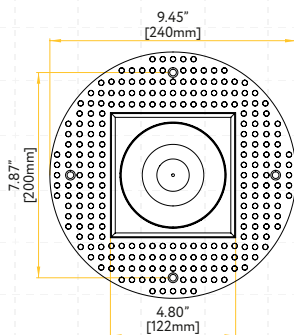

Trimless Square