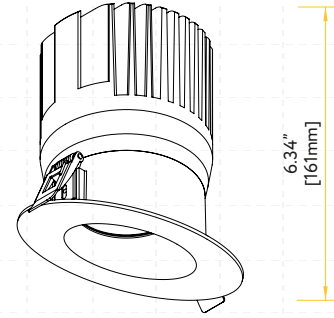

G-10424
K4/SQ/BB/TL
Brass
Square

Pack: 36

STYLE	CUT OUT	OD	HEIGHT	PLATE
TRIMMED	4.25"	4.92"	Regular 3.29" / HO 5.15"	G-19969 1- Punch Out
TRIM WALL WASH	4.25"	5.12"	Regular 4.48" / HO 6.34"	G-19969 1- Punch Out
TRIMLESS ROUND	4.80"	6.89"	Regular 3.19" / HO 5.05"	G-19981 3 Punch Out
TRIMLESS SQUARE	Sq 4.80" Rd 6.75"	9.45"	Regular 4.04" / HO 5.90"	G-19982 7 Punch Out

G-10025 use G-95826 20W

Extension Cords

G-20247 5ft

G-20248 10ft

New Construction Plate
See page 2 for details

Trimmed Round

Trimmed Square

Trimless Round

Trimless Square

Wall Wash Round

Wall Wash Square

Driver Box for G-10020

Driver Box for G-10025