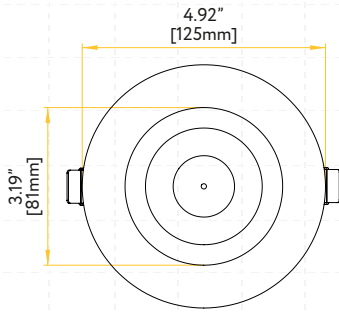

G-10424
K4/SQ/BB/TL
Brass
Square

Pack: 36

STYLE	CUT OUT	OD	HEIGHT	PLATE
TRIMMED	4.25"	4.92"	Regular 3.29" / HO 5.15"	G-19969 1- Punch Out
TRIM WALL WASH	4.25"	5.12"	Regular 4.48" / HO 6.34"	G-19969 1- Punch Out
TRIMLESS ROUND	4.80"	6.89"	Regular 3.19" / HO 5.05"	G-19981 3 Punch Out
TRIMLESS SQUARE	Sq 4.80" Rd 6.75"	9.45"	Regular 4.04" / HO 5.90"	G-19982 7 Punch Out

G-10025 use G-95826 20W

Extension Cords

G-20247 5ft

G-20248 10ft

New Construction Plate
See page 2 for details

Trimmed Round

Trimmed Square

Trimless Round