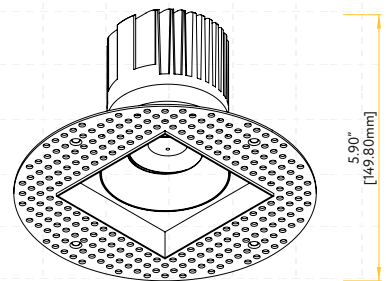

G-10424
K4/SQ/BB/TL
Brass
Square

Pack: 36

STYLE	CUT OUT	OD	HEIGHT	PLATE
TRIMMED	4.25"	4.92"	Regular 3.29" / HO 5.15"	G-19969 1- Punch Out
TRIM WALL WASH	4.25"	5.12"	Regular 4.48" / HO 6.34"	G-19969 1- Punch Out
TRIMLESS ROUND	4.80"	6.89"	Regular 3.19" / HO 5.05"	G-19981 3 Punch Out
TRIMLESS SQUARE	Sq 4.80" Rd 6.75"	9.45"	Regular 4.04" / HO 5.90"	G-19982 7 Punch Out

G-10025 use G-95826 20W

Extension Cords

G-20247 5ft

G-20248 10ft

New Construction Plate
See page 2 for details

Trimmed Round

Trimmed Square

Trimless Round

Trimless Square

Wall Wash Round

Wall Wash Square

Driver Box for G-10020

Driver Box for G-10025