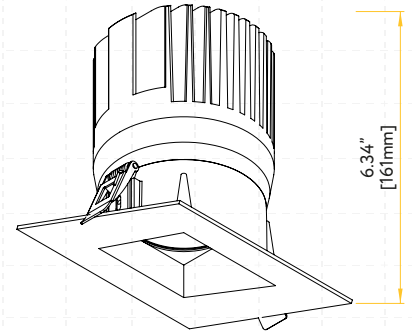

G-10025 use G-95826 20W

Extension Cords

G-20247 5ft

G-20248 10ft

New Construction Plate
See page 2 for details

Trimmed Round

Trimmed Square

Trimless Round

Trimless Square

Wall Wash Round

Wall Wash Square

Driver Box for G-10020

Driver Box for G-10025