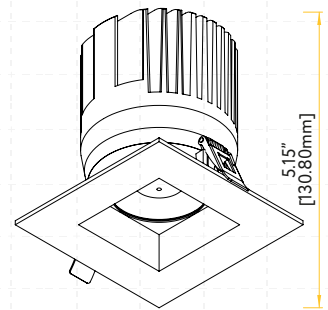

G-10424
K4/SQ/BB/TL
Brass
Square

Pack: 36

STYLE	CUT OUT	OD	HEIGHT	PLATE
TRIMMED	4.25"	4.92"	Regular 3.29" / HO 5.15"	G-19969 1- Punch Out
TRIM WALL WASH	4.25"	5.12"	Regular 4.48" / HO 6.34"	G-19969 1- Punch Out
TRIMLESS ROUND	4.80"	6.89"	Regular 3.19" / HO 5.05"	G-19981 3 Punch Out
TRIMLESS SQUARE	Sq 4.80" Rd 6.75"	9.45"	Regular 4.04" / HO 5.90"	G-19982 7 Punch Out

G-10025 use G-95826 20W

Extension Cords

G-20247 5ft

G-20248 10ft

New Construction Plate
See page 2 for details

Trimmed Round

Trimmed Square

Trimless Round

Trimless Square

Wall Wash Round

Wall Wash Square

Driver Box for G-10020

Driver Box for G-10025