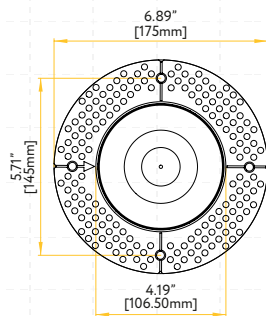

G-10424
K4/SQ/BB/TL
Brass
Square

Pack: 36

STYLE	CUT OUT	OD	HEIGHT	PLATE
TRIMMED	4.25"	4.92"	Regular 3.29" / HO 5.15"	G-19969 1- Punch Out
TRIM WALL WASH	4.25"	5.12"	Regular 4.48" / HO 6.34"	G-19969 1- Punch Out
TRIMLESS ROUND	4.80"	6.89"	Regular 3.19" / HO 5.05"	G-19981 3 Punch Out
TRIMLESS SQUARE	Sq 4.80" Rd 6.75"	9.45"	Regular 4.04" / HO 5.90"	G-19982 7 Punch Out

G-10025 use G-95826 20W

Extension Cords

G-20247 5ft

G-20248 10ft

New Construction Plate
See page 2 for details

Trimmed Round

Trimmed Square

Trimless Round