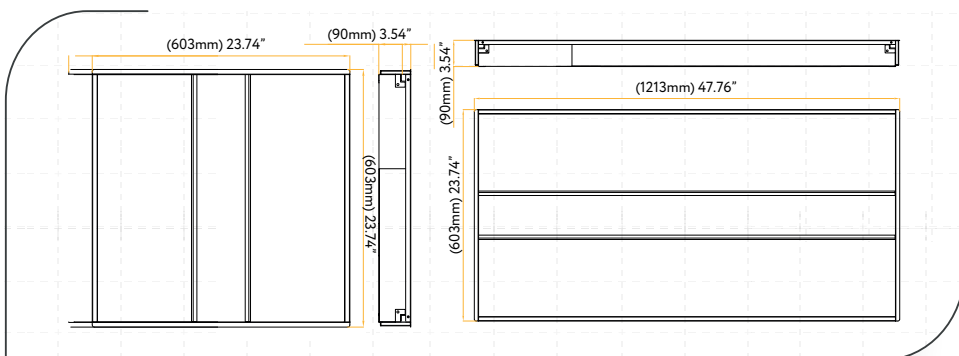

LED CENTER INDIRECT 2X2 & 2X4 FIXTURES

**G-98126
G-98127 EM**

Wattage Selectable:
30W 40W 50W

**G-98128
G-98129 EM**

Wattage Selectable:
50W 60W 72W

ITEM	G-98126	G-98127 EM	G-98128	G-98129 EM
DESCRIPTION	F/2X2/50W/CI/WS3/4CCT	F/2X2/50W/CI/WS3/4CCT/EM	F/2X4/72W/CI/WS3/4CCT	F/2X4/72W/CI/WS3/4CCT/EM
COLOR TEMP	30, 35, 41, 50k	30, 35, 41, 50k	30, 35, 41, 50k	30, 35, 41, 50k
OUTPUT LUMEN	3310/4535/5360	3310/4535/5360	5400/6615/7780	5400/6615/7780
INPUT VOLTS	120-277V	120-277V	120-277V	120-277V
WATTAGE	30W/40W/50W	30W/40W/50W	50W/60W/72W	50W/60W/72W
CRI	90>	90>	90>	90>
DIMMABLE	0-10 Dimming	0-10 Dimming	0-10 Dimming	0-10 Dimming
HEIGHT	3.54"	3.54"	3.54"	3.54"
Size	23.74" x 23.74"	23.74" x 23.74"	23.74" x 47.76"	23.74" x 47.76"
Pack	1	1	1	1
EM Battery	No	Installed	No	Installed

Pack: 1

Diagram

Accessories

Dimmable: 0-10 Dimming
 Lifetime: 50,000 hours
 Warranty: 5 Years
 Multi Volts: 120-277V
 SELECTABLE COLOR TEMPERATURE
 CRI 90+ TRUE COLORS
 IC RATED
 DAMP LOCATION
 AIR TIGHT
 BEAM ANGLE 120
 ETL LISTED
 DLC LISTED PREMIUM
 FC