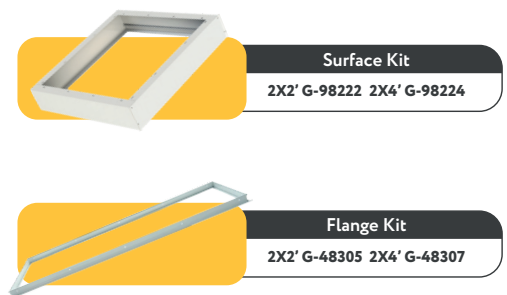

LED CENTER INDIRECT 2X2 & 2X4 FIXTURES

**G-98126
G-98127 EM**

Wattage Selectable:
30W 40W 50W

**G-98128
G-98129 EM**

Wattage Selectable:
50W 60W 72W

ITEM	G-98126	G-98127 EM	G-98128	G-98129 EM
DESCRIPTION	F/2X2/50W/CI/WS3/4CCT	F/2X2/50W/CI/WS3/4CCT/EM	F/2X4/72W/CI/WS3/4CCT	F/2X4/72W/CI/WS3/4CCT/EM
COLOR TEMP	30, 35, 41, 50k	30, 35, 41, 50k	30, 35, 41, 50k	30, 35, 41, 50k
OUTPUT LUMEN	3310/4535/5360	3310/4535/5360	5400/6615/7780	5400/6615/7780
INPUT VOLTS	120-277V	120-277V	120-277V	120-277V
WATTAGE	30W/40W/50W	30W/40W/50W	50W/60W/72W	50W/60W/72W
CRI	90>	90>	90>	90>
DIMMABLE	0-10 Dimming	0-10 Dimming	0-10 Dimming	0-10 Dimming
HEIGHT	3.54"	3.54"	3.54"	3.54"
Size	23.74" x 23.74"	23.74" x 23.74"	23.74" x 47.76"	23.74" x 47.76"
Pack	1	1	1	1
EM Battery	No	Installed	No	Installed

Pack: 1

Diagram

Accessories

Dimmable: 0-10 Dimming
 Lifetime: 50,000 hours
 Warranty: 5 Years
 Multi Volts: 120-277V
 SELECTABLE COLOR TEMPERATURE
 CRI 90+ TRUE COLORS
 IC RATED
 DAMP LOCATION
 AIR TIGHT
 BEAM ANGLE 120
 ETL LISTED
 DLC LISTED PREMIUM
 FC