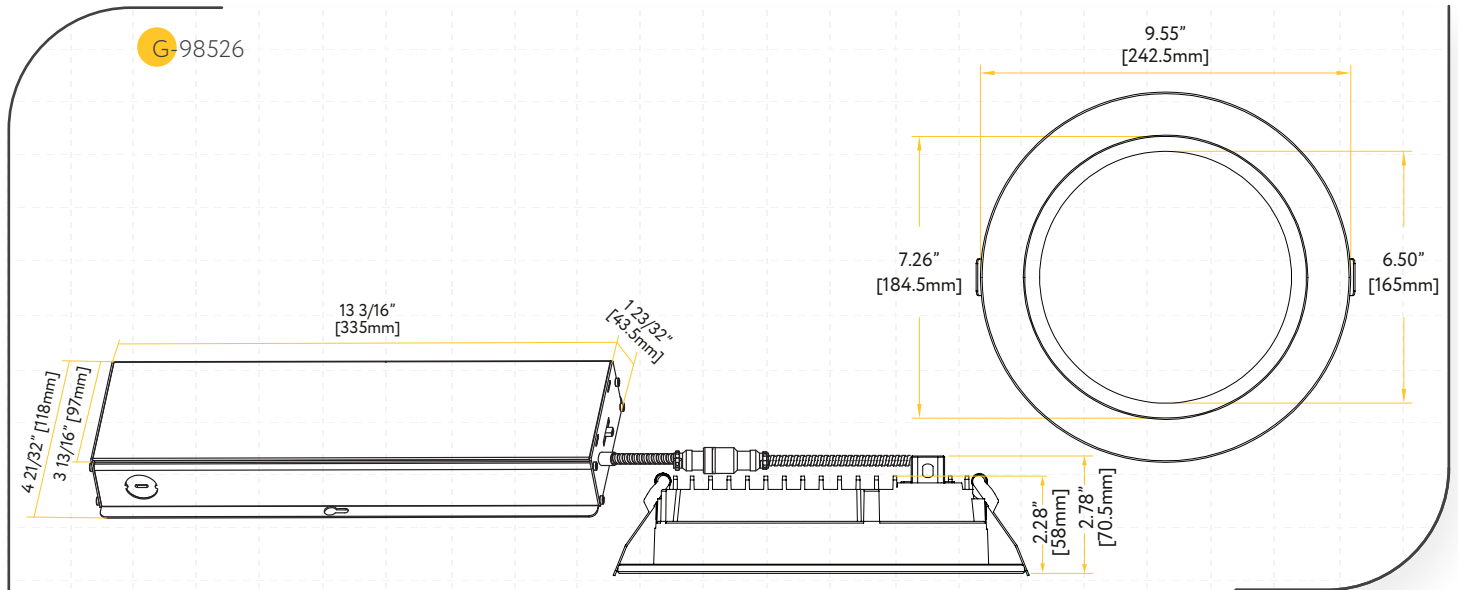

Dimmer List

BRAND	SERIES	MODEL	LOAD	BRAND	SERIES	MODEL	LOAD
LUTRON	SKYLARK CONTOUR	LECL-153P	150W	LUTRON	TOGGLER	TGCL-153P	150W
		CTCL-150H	150W		ARIADNI	AYCL-153P	150W
		LGCL-153PLH	150W		MAESTRO	MACL-153M	600W
		CTCL-153P	150W	ILLUMATECH	IPL06	150W	
		SCL-153P	150W	LEVITON	SURESLIDE	6672	150W
		S-600P	600W		SURESLIDE	6674	150W
	CASETA	PD-6WCL	150W	EATON	SMART DIMMER	AAL06	300W
		PD-5NE	150W	PASS & SEYMOUR	HARMONY	DCL453PTCCCV6	150W
		PD-10NXD	250W	GE	ROCKER	10464	150W
	DIVA	DVCL-153P	150W		TOGGLE	18027	150W