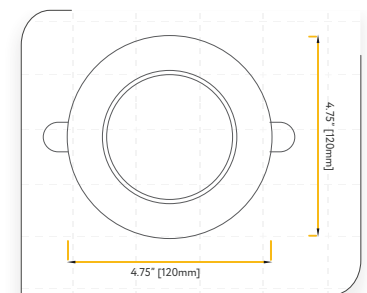

LED Recessed Wafer ECO

ITEM	G-96521		
DESCRIPTION	S4/10W/R/LED/5CCT	CRI	>90
COLOR TEMP	27, 30, 35, 41, 50k	DIMMABLE	YES
OUTPUT LUMEN	750	PACK	18
BEAN ANGLE	100	CUTOUT	4.25
WATTAGE	10W	OD	4.75
EQUIV WATTAGE	65W	HEIGHT	2.00

Accessories

Diagram

Emergency LED Driver
 15W G-48410 30W G-48411
 25W G-95525 60W G-95521

Extension Cords
 G-20247 5ft G-20248 10ft

New Construction Plate
 G-96521 Use Item G-19969 / 1 Punch Outs

Multi Driver Converter
 Use with G-95824 10W