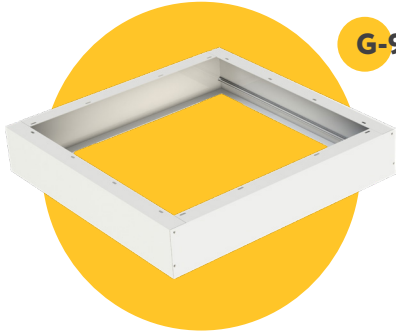

# NEPTUNE Surface mount Kit 2X2, 2X4

**G-98222**

**G-98224**

ITEM	DESCRIPTION	SIZE	HEIGHT	PACKED	COLOR FINISH
G-98222	2X2/Surface/Kit	24.68" X 24.68"	4.52"	6	White
G-98224	2X4/Surface/Kit	24.68" X 48.42"	4.52"	6	White