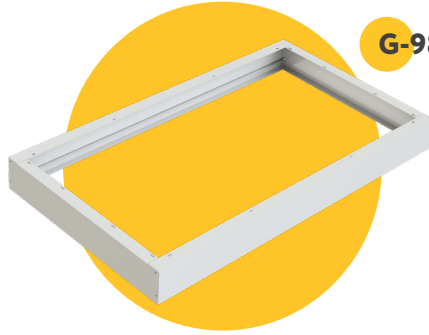

# NEPTUNE Surface mount Kit 2X2, 2X4

**G-98222**

**G-98224**

ITEM	DESCRIPTION	SIZE	HEIGHT	PACKED	COLOR FINISH
G-98222	2X2/Surface/Kit	24.68" X 24.68"	4.52"	6	White
G-98224	2X4/Surface/Kit	24.68" X 48.42"	4.52"	6	White