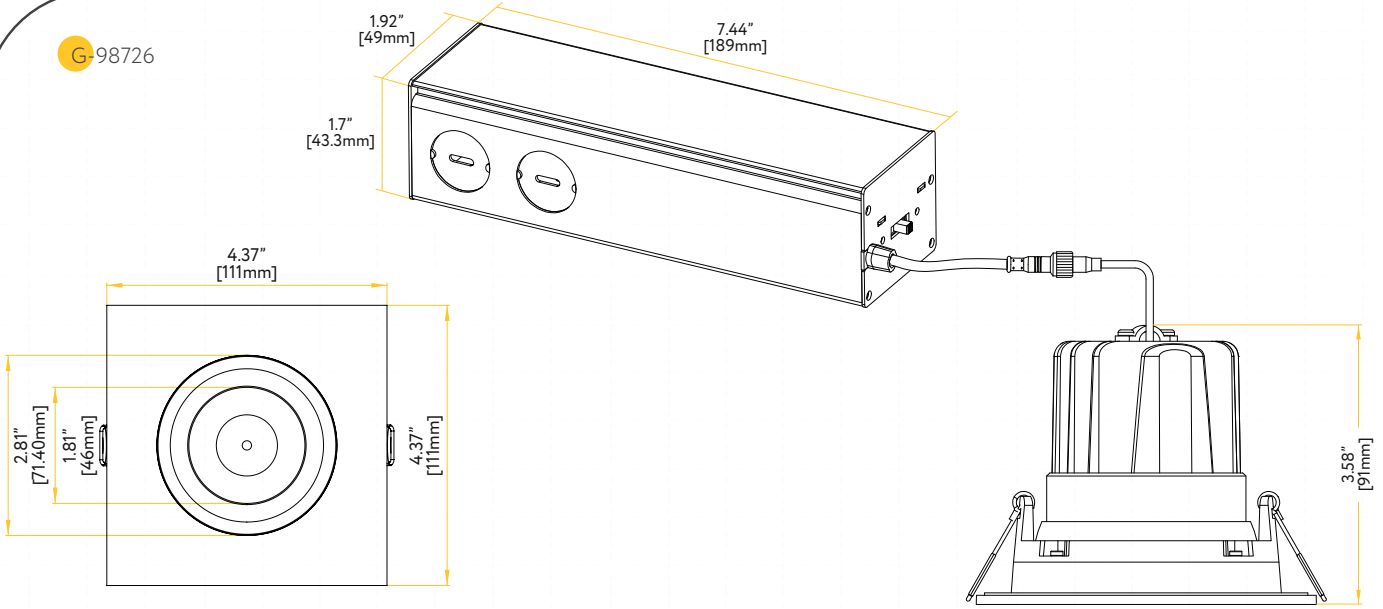

G-98726

G-98727

G-98728