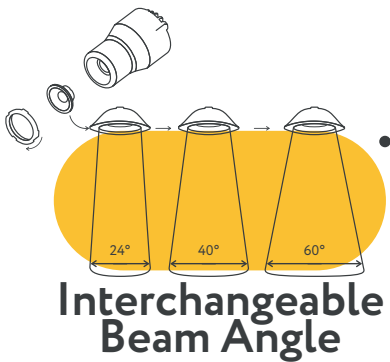

PURA 3.5" MULTIPLE LED GIMBAL DOWNLIGHT BLACK

G-98726

G-98727

G-98728

G-98729

Lens options

Pack: 100

ITEM	G-98825	G-98826	G-98827
DESCRIPTION	PR/L/24-DEGREE	PR/L/40-DEGREE	PR/L/60-DEGREE

PURA 3.5" MULTIPLE LED GIMBAL DOWNLIGHT BLACK

ITEM	G-98726	G-98727	G-98728	G-98729
DESCRIPTION	PR3.5/20W/WS2/SQ/BL/5CCT	PR3.5/40W/M2/WS2/BL/5CCT	PR3.5/60W/M3/WS2/BL/5CCT	PR3.5/80W/M4/WS2/BL/5CCT
FIXTURE	Single Head	Double Head	Triple Head	Four Head
COLOR TEMP	27, 30, 35, 41, 50k	27, 30, 35, 41, 50k	27, 30, 35, 41, 50k	27, 30, 35, 41, 50k
OUTPUT LUMEN	1850/1400	3600/2600	3750/5250	6800/4900
BEAM ANGLE	40° (Default)	40° (Default)	40° (Default)	40° (Default)
INPUT VOLTS	120-277	120-277	120-277	120-277
WATTAGE	20/14W	40/27W	60/39W	80/50W
CRI	90>	90>	90>	90>
mA	480/320mA	930/630mA	1380/940mA	1850/1260mA
OUTPUT VOLTS	33-38V	33-38V	33-38V	33-38V
IC RATED	Only at 14W	Only at 27W	Only at 39W	Only at 50W
DIMMABLE	Triac or 0-10V	Triac or 0-10V	Triac or 0-10V	Triac or 0-10V
TRIM FINISH	BLACK	BLACK	BLACK	BLACK
CUTOUT	3.50"	3.50" x 7.10"	3.50" x 10.70"	3.50" x 14.30"
OD	4.40"	4.34" x 8.00"	4.34" x 11.57"	4.34" x 15.15"
HEIGHT	3.78"	3.78"	3.78"	3.78"
WIRE SPACE	12 Cubic inch	10 Cubic inch	10 Cubic inch	20 Cubic inch
PACKED	18	12	6	6