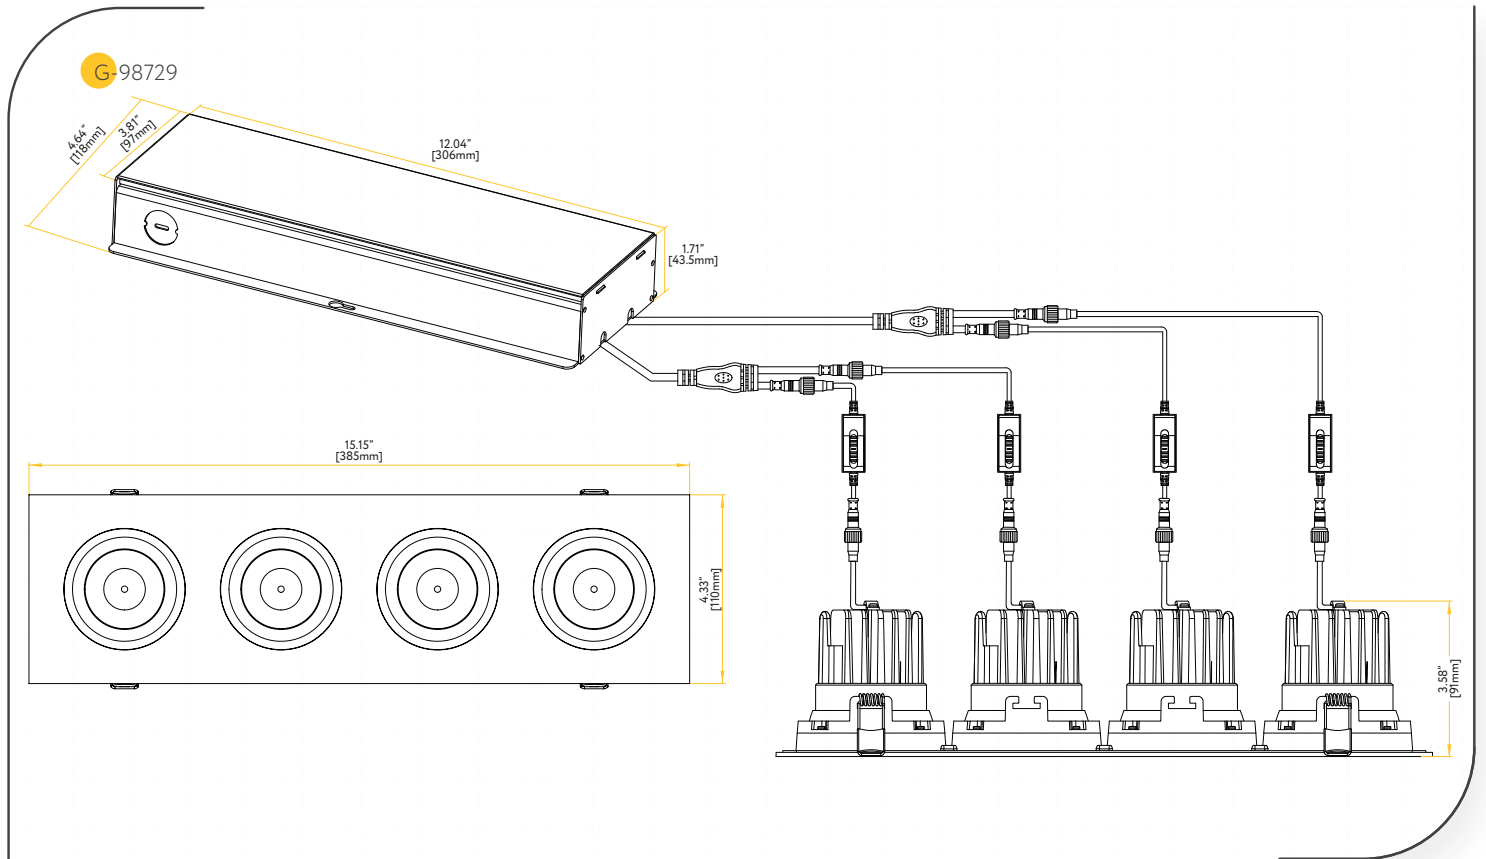

Dimmer List

BRAND	SERIES	MODEL	LOAD	
LUTRON	SKYLARK CONTOUR	LECL-153P	150W	
		CTCL-150H	150W	
		LGCL-153PLH	150W	
		CTCL-153P	150W	
		SCL-153P	150W	
		S-600P	600W	
	CASETA	PD-6WCL	150W	
		PD-5NE	150W	
		PD-10NXD	250W	
		DIVA	DVCL-153P	150W

BRAND	SERIES	MODEL	LOAD
LUTRON	TOGLER	TGCL-153P	150W
	ARIADNI	AYCL-153P	150W
	MAESTRO	MACL-153M	600W
	ILLUMATECH	IPL06	150W
LEVITON	SURESLIDE	6672	150W
		6674	150W
EATON	SMART DIMMER	AAL06	300W
PASS & SEYMOUR	HARMONY	DCL453PTCCCV6	150W
GE	ROCKER	10464	150W
	TOGGLE	18027	150W