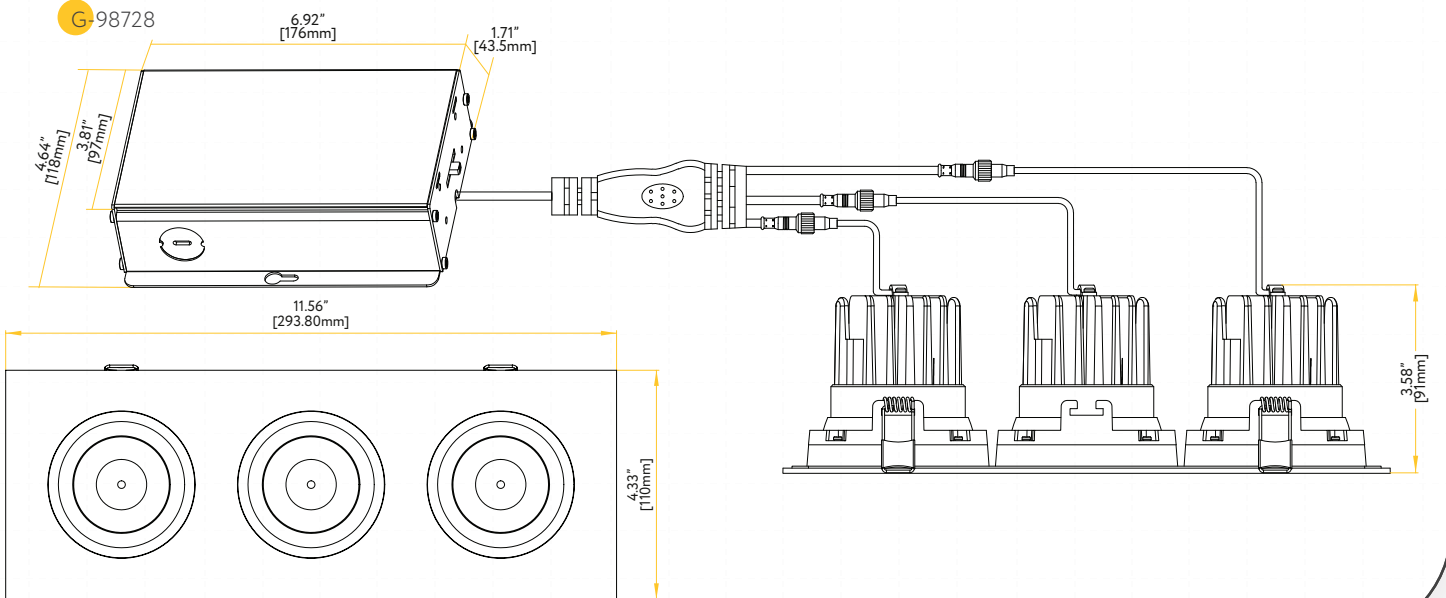

G-98726

G-98727

G-98728