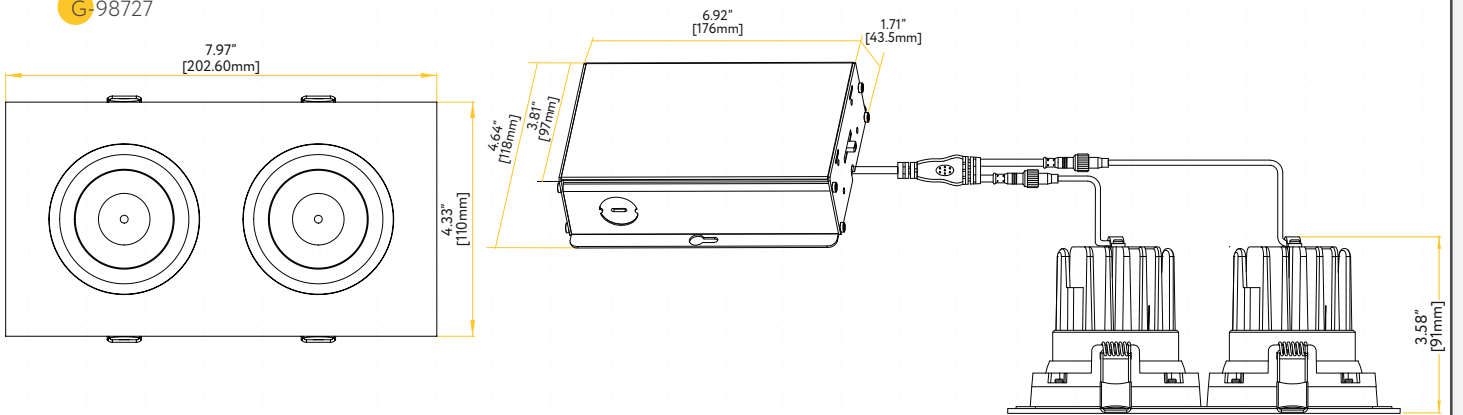

G-98726

G-98727

G-98728