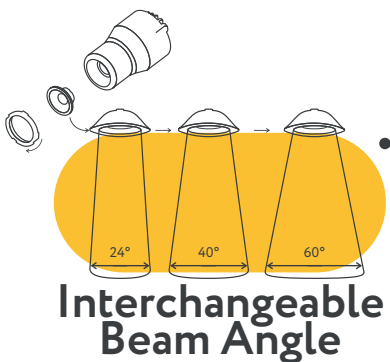

PURA 3.5" MULTIPLE LED GIMBAL DOWNLIGHT

G-98721

G-98722

G-98723

G-98724

Lens options

Pack: 100

ITEM	G-98825	G-98826	G-98827
DESCRIPTION	PR/L/24-DEGREE	PR/L/40-DEGREE	PR/L/60-DEGREE

PURA 3.5" MULTIPLE LED GIMBAL DOWNLIGHT

ITEM	G-98721	G-98722	G-98723	G-98724
DESCRIPTION	PR3.5/20W/WS2/SQ/5CCT	PR3.5/40W/M2/WS2/5CCT	PR3.5/60W/M3/WS2/5CCT	PR3.5/80W/M4/WS2/5CCT
FIXTURE	Single Head	Double Head	Triple Head	Four Head
COLOR TEMP	27, 30, 35, 41, 50k	27, 30, 35, 41, 50k	27, 30, 35, 41, 50k	27, 30, 35, 41, 50k
OUTPUT LUMEN	1850/1400	3600/2600	3750/5250	6800/4900
BEAM ANGLE	40° (Default)	40° (Default)	40° (Default)	40° (Default)
INPUT VOLTS	120-277	120-277	120-277	120-277
WATTAGE	20/14W	40/27W	60/39W	80/50W
CRI	90>	90>	90>	90>
mA	480/320mA	930/630mA	1380/940mA	1850/1260mA
OUTPUT VOLTS	33-38V	33-38V	33-38V	33-38V
IC RATED	Only at 14W	Only at 27W	Only at 39W	Only at 50W
DIMMABLE	Triac or 0-10V	Triac or 0-10V	Triac or 0-10V	Triac or 0-10V
TRIM FINISH	WHITE	WHITE	WHITE	WHITE
CUTOUT	3.50"	3.50" x 7.10"	3.50" x 10.70"	3.50" x 14.30"
OD	4.40"	4.34" x 8.00"	4.34" x 11.57"	4.34" x 15.15"
HEIGHT	3.78"	3.78"	3.78"	3.78"
WIRE SPACE	12 Cubic inch	10 Cubic inch	10 Cubic inch	20 Cubic inch
PACKED	18	12	6	6