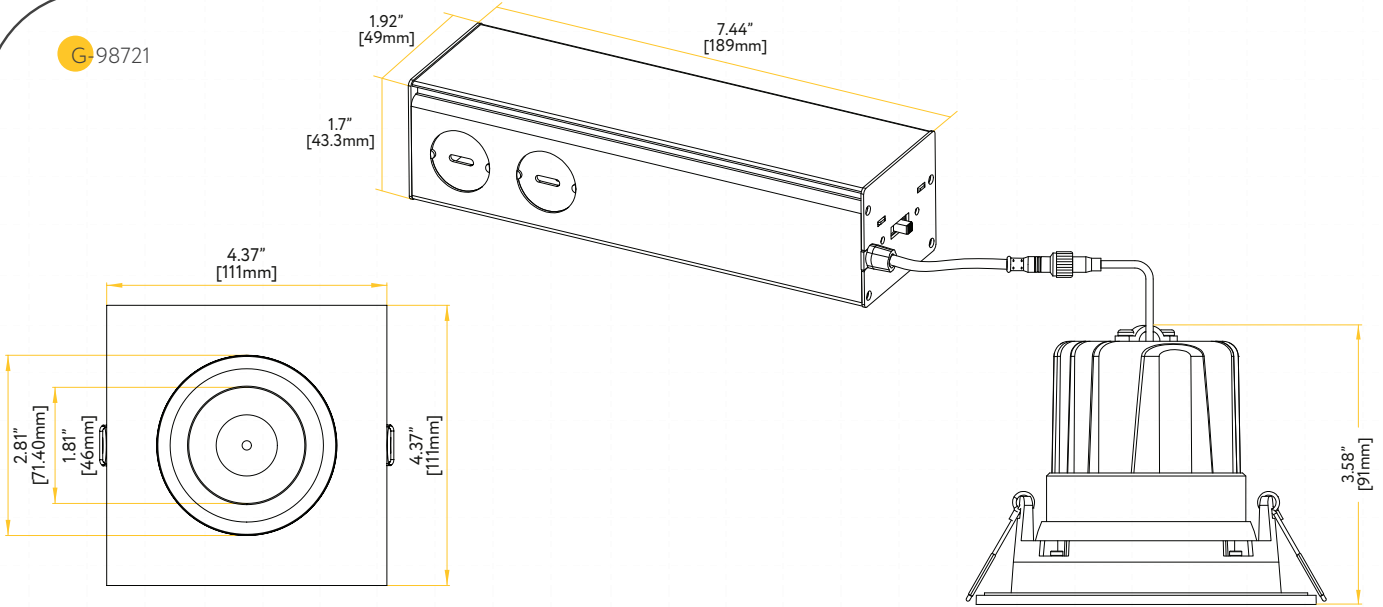

G-98721

G-98722

G-98723