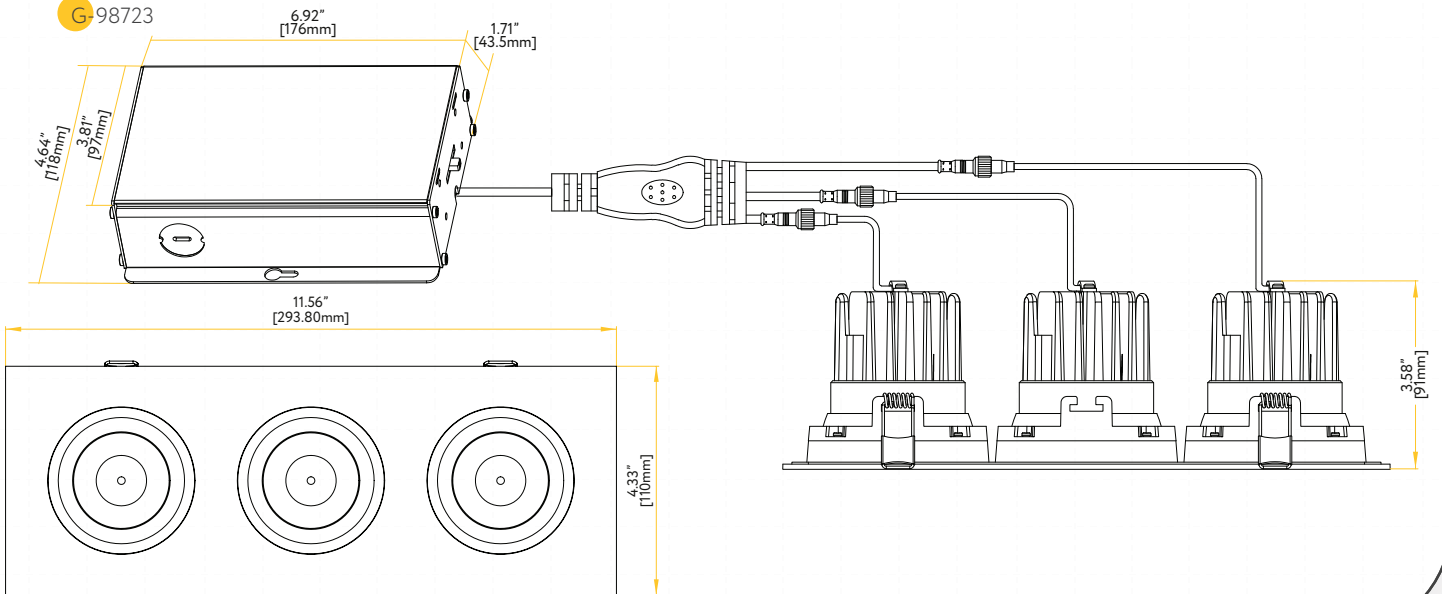

G-98721

G-98722

G-98723