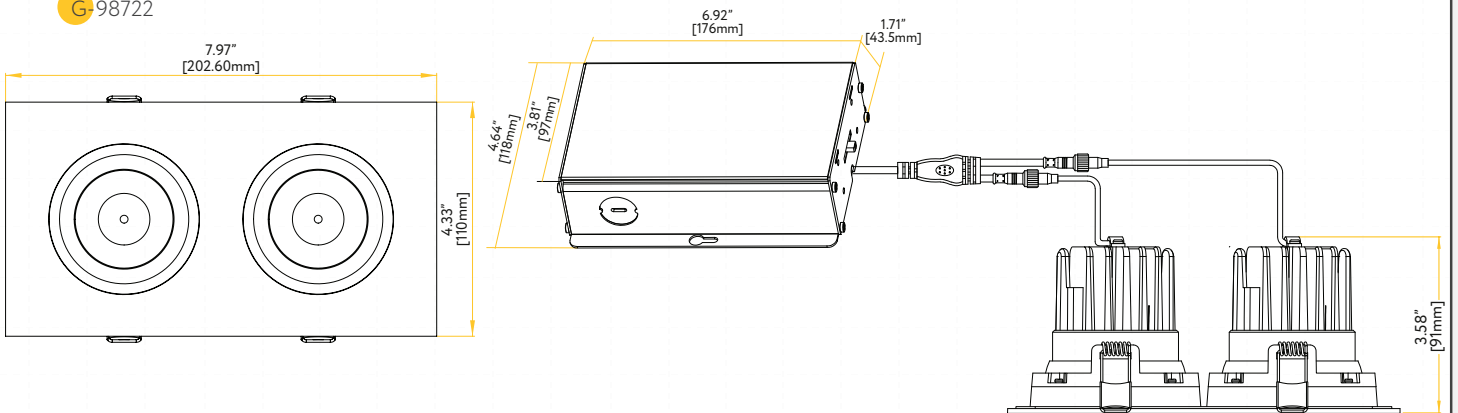

G-98721

G-98722

G-98723