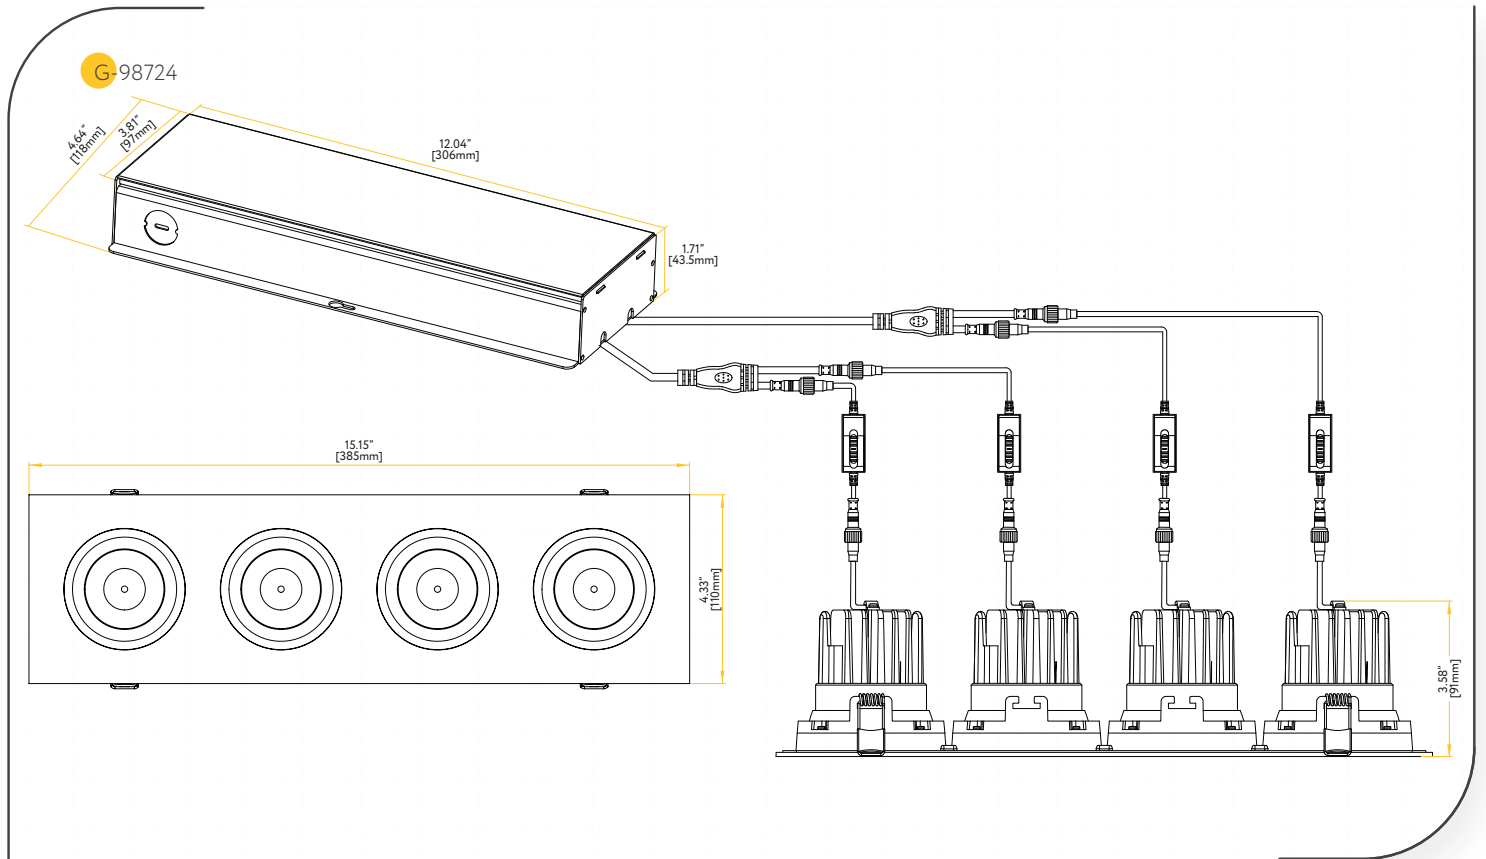

PURA 3.5" MULTIPLE LED GIMBAL DOWNLIGHT

ITEM	G-98721	G-98722	G-98723	G-98724
DESCRIPTION	PR3.5/20W/WS2/SQ/5CCT	PR3.5/40W/M2/WS2/5CCT	PR3.5/60W/M3/WS2/5CCT	PR3.5/80W/M4/WS2/5CCT
FIXTURE	Single Head	Double Head	Triple Head	Four Head
COLOR TEMP	27, 30, 35, 41, 50k	27, 30, 35, 41, 50k	27, 30, 35, 41, 50k	27, 30, 35, 41, 50k
OUTPUT LUMEN	1850/1400	3600/2600	3750/5250	6800/4900
BEAM ANGLE	40° (Default)	40° (Default)	40° (Default)	40° (Default)
INPUT VOLTS	120-277	120-277	120-277	120-277
WATTAGE	20/14W	40/27W	60/39W	80/50W
CRI	90>	90>	90>	90>
mA	480/320mA	930/630mA	1380/940mA	1850/1260mA
OUTPUT VOLTS	33-38V	33-38V	33-38V	33-38V
IC RATED	Only at 14W	Only at 27W	Only at 39W	Only at 50W
DIMMABLE	Triac or 0-10V	Triac or 0-10V	Triac or 0-10V	Triac or 0-10V
TRIM FINISH	WHITE	WHITE	WHITE	WHITE
CUTOUT	3.50"	3.50" x 7.10"	3.50" x 10.70"	3.50" x 14.30"
OD	4.40"	4.34" x 8.00"	4.34" x 11.57"	4.34" x 15.15"
HEIGHT	3.78"	3.78"	3.78"	3.78"
WIRE SPACE	12 Cubic inch	10 Cubic inch	10 Cubic inch	20 Cubic inch
PACKED	18	12	6	6

G-98722 Use G-98822 0 Punch Out

G-98723 Use G-98822 2 Punch Out

G-98724 Use G-98822 4 Punch Out

Extension Cords

G-20247 5ft - G-20248 10ft

Multi Driver Converter

G-98721

G-95825 14W and G-95826 20W

G-98721

G-98722

G-98723

Dimmer List

BRAND	SERIES	MODEL	LOAD
LUTRON	SKYLARK CONTOUR	LECL-153P	150W
		CTCL-150H	150W
		LGCL-153PLH	150W
		CTCL-153P	150W
		SCL-153P	150W
		S-600P	600W
	CASETA	PD-6WCL	150W
		PD-5NE	150W
		PD-10NXD	250W
	DIVA	DVCL-153P	150W

BRAND	SERIES	MODEL	LOAD
LUTRON	TOGLER	TGCL-153P	150W
	ARIADNI	AYCL-153P	150W
	MAESTRO	MACL-153M	600W
LEVITON	ILLUMATECH	IPL06	150W
	SURESLIDE	6672	150W
		6674	150W
EATON	SMART DIMMER	AAL06	300W
PASS & SEYMOUR	HARMONY	DCL453PTCCCV6	150W
GE	ROCKER	10464	150W
	TOGGLE	18027	150W