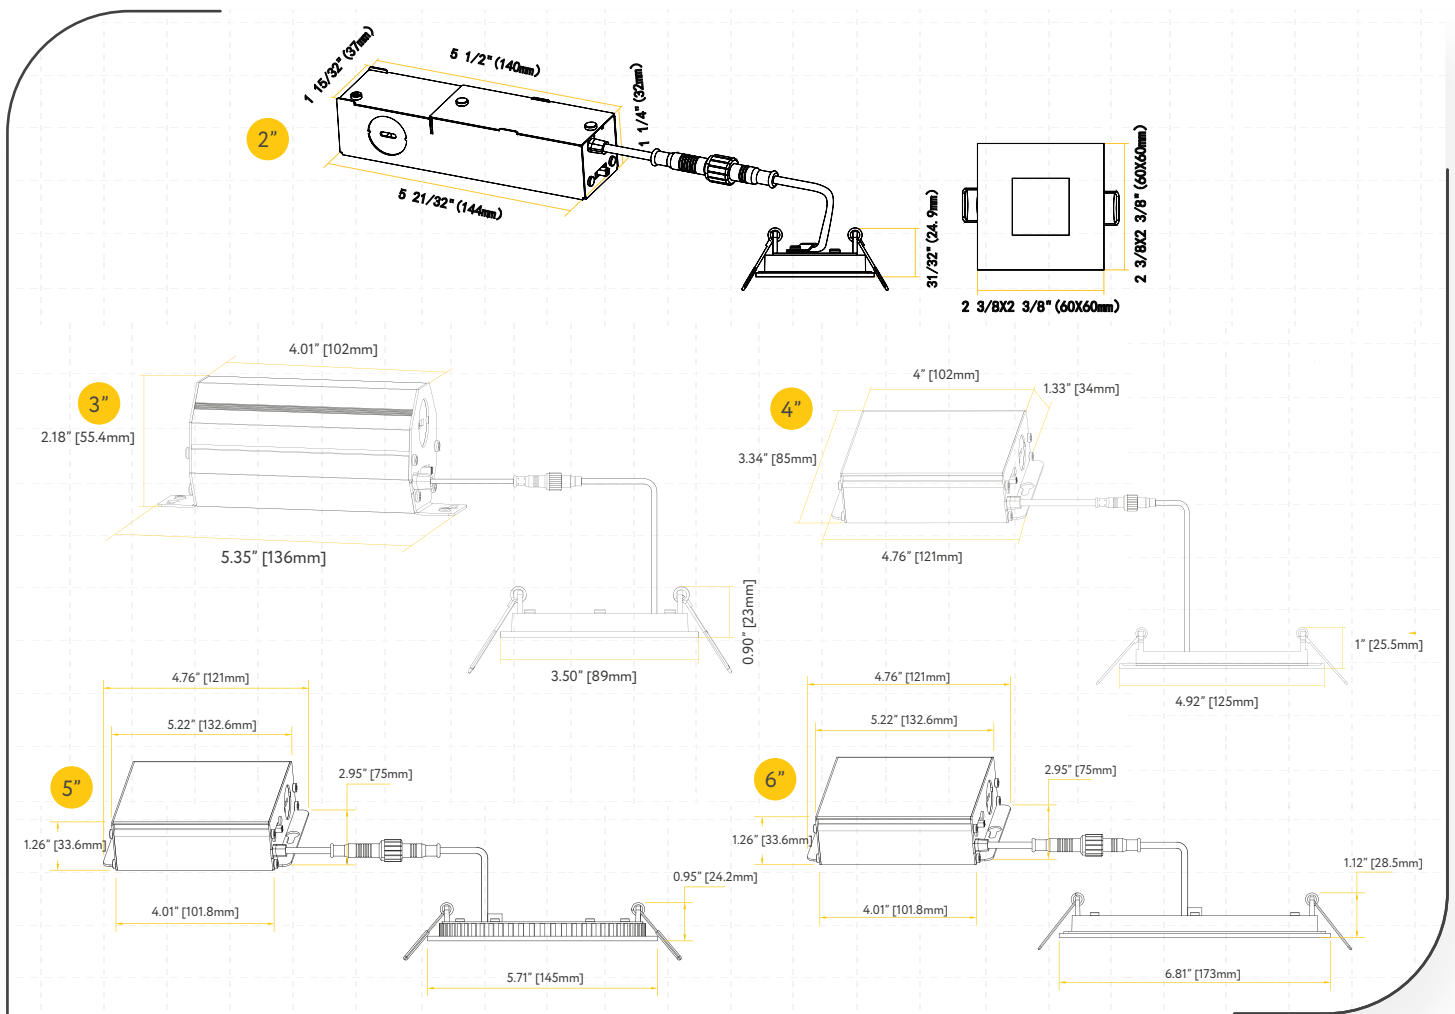

G-20227 5"

G-20228 6"

ITEM	G-20217	G-20225	G-20226	G-20227	G-20228	G-20229
DESCRIPTION	S2/5W/SQ/LED/5CCT	S3/8W/SQ/LED/5CCT	S4/12W/SQ/LED/5CCT	S5/15W/SQ/LED/5CCT	S6/18W/SQ/LED/5CCT	S8/24W/SQ/LED/3CCT
COLOR TEMP	27, 30, 35, 41, 50k	27, 30, 35, 41, 50k	27, 30, 35, 41, 50k	27, 30, 35, 41, 50k	27, 30, 35, 41, 50k	30, 41, 50k
OUTPUT LUMEN	300	500	850	1350	1400	2200
BEAM ANGLE	100	100	100	100	100	100
INPUT VOLTS	120V	120V	120V	120-277V	120V	120V
WATTAGE	5W	8W	12W	15W	18W	24W
EQUIV WATTAGE	40W	50W	75W	100W	150W	225W
CRI	90>	>90	>90	>90	>90	>90
DIMMABLE	Yes	Yes	Yes	Yes	Yes	Yes
CUTOUT	2.08"	2.94	4.25	5.25	6.20	8.25
OD	2.38"	3.15	4.90	5.75	7.20	8.75
HEIGHT	2.00	2.00	2.00	2.00	2.00	2.00
mA	110mA	170mA	270mA	300mA	390mA	580mA
OUTPUT VOLTS	33-38V	38v	38v	38v	38v	38v

New Construction Plate

ITEM G-19969
Use for
G-20225
G-20226 (1 Punch Out)
G-20228 (2 Punch Outs)

ITEM G-19981
Use for
G-20217
G-20227 (3 Punch Outs)

Extension Cords

For Item#
G-20217 G-20247 5ft
G-20225 G-20248 10ft
G-20226
G-20227
G-20228
For Item#
G-20229 G-48328 10ft

Multi Driver Converter

G-20217 use with G-95823 5W
G-20225 use with G-95823 7W
G-20226 use with G-95824 12W
G-20227 use with G-95825 14W
G-20228 use with G-95825 18W

Dimmable:
5%

Lifetime:
50,000 hours

Warranty:
3 years

SQUARE TRIM REPLACEMENT FOR 3,4,5 & 6" WAFER SELECTABLE CCT

 <p>3" G-48385 T3/SQ/COVER/BLACK</p>	 <p>3" G-48386 T3/SQ/COVER/NICKEL</p>	 <p>3" G-48387 T3/SQ/COVER/BRONZE</p>	 <p>3" G-48397 T3/SQ/COVER/BRASS</p>
 <p>4" G-48388 T4/SQ/COVER/BLACK</p>	 <p>4" G-48389 T4/SQ/COVER/NICKEL</p>	 <p>4" G-48390 T4/SQ/COVER/BRONZE</p>	 <p>4" G-48398 T4/SQ/COVER/BRASS</p>
 <p>5" G-48391 T5/SQ/COVER/BLACK</p>	 <p>5" G-48392 T5/SQ/COVER/NICKEL</p>	 <p>5" G-48393 T5/R/COVER/BRONZE</p>	 <p>5" G-48399 T5/SQ/COVER/BRASS</p>
 <p>6" G-48394 T6/SQ/COVER/BLACK</p>	 <p>6" G-48395 T6/SQ/COVER/NICKEL</p>	 <p>6" G-48396 T6/SQ/COVER/BRONZE</p>	 <p>6" G-48409 T6/SQ/COVER/BRASS</p>