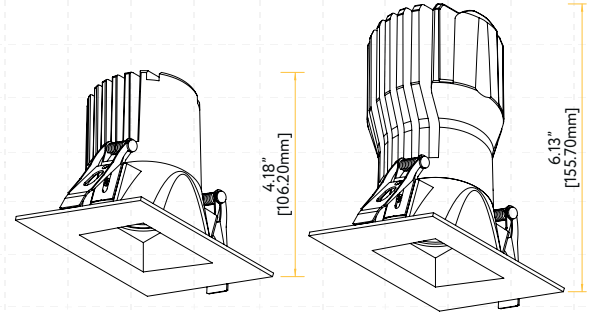

STYLE	CUT OUT	OD	HEIGHT	PLATE
TRIMMED	2.95"	3.7"	Regular 3.50" / HO 5.50"	G-19969
TRIMLESS ROUND	3.10"	4.72"	Regular 3.52" / HO 5.46"	G-19981 2 Punch Out
TRIMLESS SQUARE	Sq 3.46" Rd 4.90"	7.09"	Regular 4.30" / HO 6.25"	G-19981 3 Punch Out

Trimmed Round

Trimmed Square

Trimless Round

Trimless Square

Wave Round

Wall Wash Round

Wall Wash Square

Driver Box for G-96022