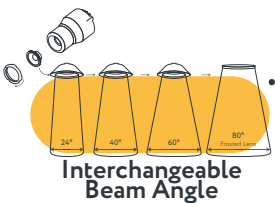

Lens options

ITEM	G-98922	G-98923	G-98924
DESCRIPTION	L3/24-DEGREE	L3/40-DEGREE	L3/60-DEGREE