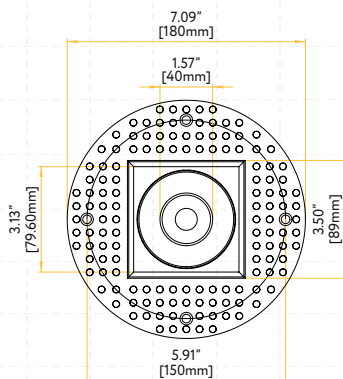

STYLE	CUT OUT	OD	HEIGHT	PLATE
TRIMMED	2.95"	3.7"	Regular 3.50" / HO 5.50"	G-19969
TRIMLESS ROUND	3.10"	4.72"	Regular 3.52" / HO 5.46"	G-19981 2 Punch Out
TRIMLESS SQUARE	Sq 3.46" Rd 4.90"	7.09"	Regular 4.30" / HO 6.25"	G-19981 3 Punch Out

Trimmed Round

Trimmed Square

Trimless Round

Trimless Square

Wave Round

Wall Wash Round

Wall Wash Square

Driver Box for G-96022