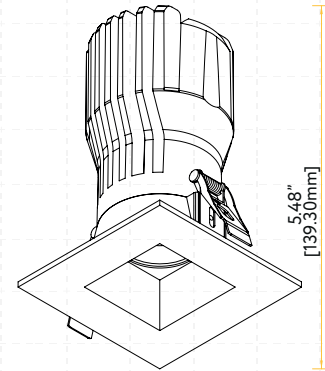

Trimmed Square