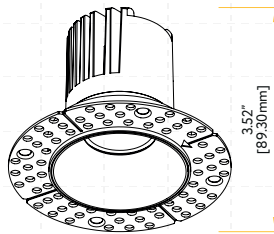

G-10929
K3/RD/BN/TL
Nickel
Round

G-10935
K3/SQ/BN/TL
Nickel
Square

G-10930
K3/RD/BR/TL
Bronze
Round

G-10936
K3/SQ/BR/TL
Bronze
Square

G-10931
K3/RD/BB/TL
Brass
Round

G-10937
K3/SQ/BB/TL
Brass
Square

Pack: 36

STYLE	CUT OUT	OD	HEIGHT	PLATE
TRIMMED	2.95"	3.7"	Regular 3.50" / HO 5.50"	G-19969
TRIMLESS ROUND	3.10"	4.72"	Regular 3.52" / HO 5.46"	G-19981 2 Punch Out
TRIMLESS SQUARE	Sq 3.46" Rd 4.90"	7.09"	Regular 4.30" / HO 6.25"	G-19981 3 Punch Out

Trimmed Round

Trimmed Square

Trimless Round

Trimless Square

Wave Round

Wall Wash Round

Wall Wash Square

Driver Box for G-96022