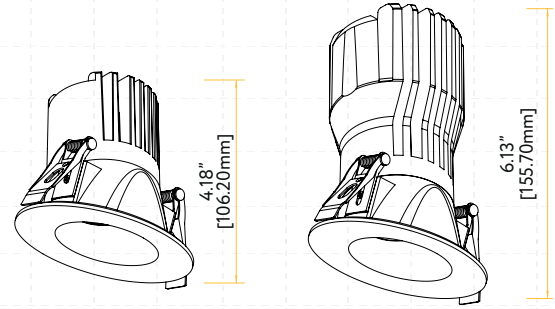

STYLE	CUT OUT	OD	HEIGHT	PLATE
TRIMMED	2.95"	3.7"	Regular 3.50" / HO 5.50"	G-19969
TRIMLESS ROUND	3.10"	4.72"	Regular 3.52" / HO 5.46"	G-19981 2 Punch Out
TRIMLESS SQUARE	Sq 3.46" Rd 4.90"	7.09"	Regular 4.30" / HO 6.25"	G-19981 3 Punch Out

Trimmed Round

Trimmed Square

Trimless Round

Trimless Square

Wave Round

Wall Wash Round

Wall Wash Square

Driver Box for G-96022