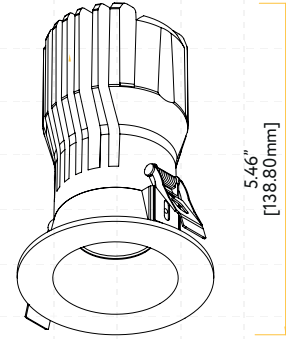

G-96128
T3/SQ/WW/W
White
Wall Wash Square

G-96129
T3/R/W/MA
White
Wave Round

Pack: 8/64

Trimless **NEW**

G-10927
K3/RD/W/TL
White
Round

G-10933
K3/SQ/W/TL
White
Square

G-10928
K3/RD/BL/TL
Black
Round

G-10934
K3/SQ/BL/TL
Black
Square

G-10929
K3/RD/BN/TL
Nickel
Round

G-10935
K3/SQ/BN/TL
Nickel
Square

G-10930
K3/RD/BR/TL
Bronze
Round

G-10936
K3/SQ/BR/TL
Bronze
Square

G-10931
K3/RD/BB/TL
Brass
Round

G-10937
K3/SQ/BB/TL
Brass
Square

Pack: 36

STYLE	CUT OUT	OD	HEIGHT	PLATE
TRIMMED	2.95"	3.7"	Regular 3.50" / HO 5.50"	G-19969
TRIMLESS ROUND	3.10"	4.72"	Regular 3.52" / HO 5.46"	G-19981 2 Punch Out
TRIMLESS SQUARE	Sq 3.46" Rd 4.90"	7.09"	Regular 4.30" / HO 6.25"	G-19981 3 Punch Out

Trimmed Round

Trimmed Square

Trimless Round

Trimless Square

Wave Round

Wall Wash Round

Wall Wash Square

Driver Box for G-96022