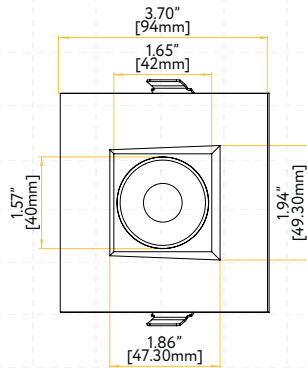

STYLE	CUT OUT	OD	HEIGHT	PLATE
TRIMMED	2.95"	3.7"	Regular 3.50" / HO 5.50"	G-19969
TRIMLESS ROUND	3.10"	4.72"	Regular 3.52" / HO 5.46"	G-19981 2 Punch Out
TRIMLESS SQUARE	Sq 3.46" Rd 4.90"	7.09"	Regular 4.30" / HO 6.25"	G-19981 3 Punch Out

Trimmed Round

Trimmed Square

Trimless Round

Trimless Square

Wave Round

Wall Wash Round

Wall Wash Square

Driver Box for G-96022