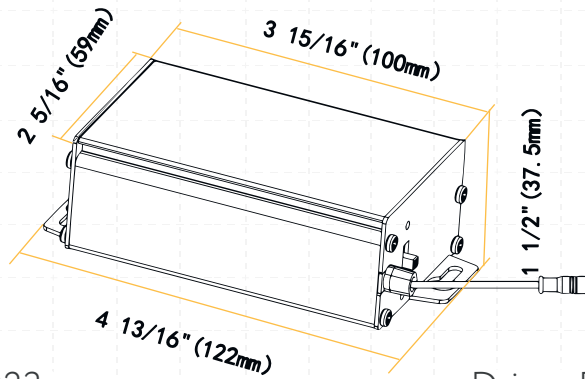

STYLE	CUT OUT	OD	HEIGHT	PLATE
TRIMMED	2.95"	3.7"	Regular 3.50" / HO 5.50"	G-19969
TRIMLESS ROUND	3.10"	4.72"	Regular 3.52" / HO 5.46"	G-19981 2 Punch Out
TRIMLESS SQUARE	Sq 3.46" Rd 4.90"	7.09"	Regular 4.30" / HO 6.25"	G-19981 3 Punch Out

Trimmed Round

Trimmed Square

Trimless Round

Trimless Square

Wave Round

Wall Wash Round

Wall Wash Square

Driver Box for G-96022