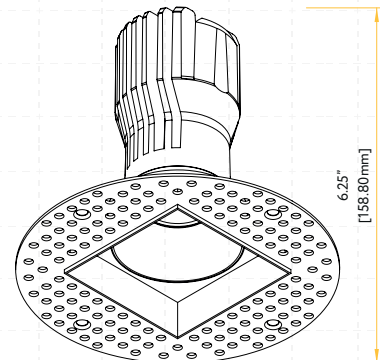

STYLE	CUT OUT	OD	HEIGHT	PLATE
TRIMMED	2.95"	3.7"	Regular 3.50" / HO 5.50"	G-19969
TRIMLESS ROUND	3.10"	4.72"	Regular 3.52" / HO 5.46"	G-19981 2 Punch Out
TRIMLESS SQUARE	Sq 3.46" Rd 4.90"	7.09"	Regular 4.30" / HO 6.25"	G-19981 3 Punch Out

Trimmed Round

Trimmed Square

Trimless Round

Trimless Square

Wave Round

Wall Wash Round

Wall Wash Square

Driver Box for G-96022