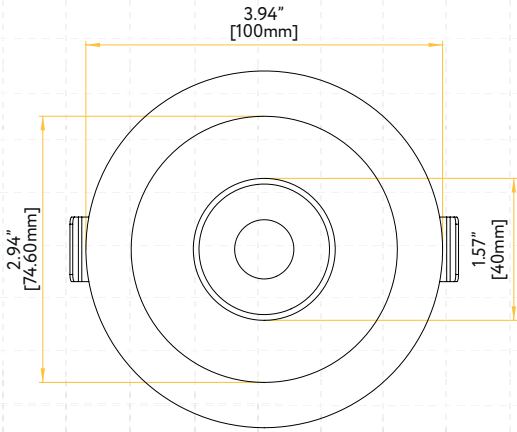

STYLE	CUT OUT	OD	HEIGHT	PLATE
TRIMMED	2.95"	3.7"	Regular 3.50" / HO 5.50"	G-19969
TRIMLESS ROUND	3.10"	4.72"	Regular 3.52" / HO 5.46"	G-19981 2 Punch Out
TRIMLESS SQUARE	Sq 3.46" Rd 4.90"	7.09"	Regular 4.30" / HO 6.25"	G-19981 3 Punch Out

Trimmed Round

Trimmed Square

Trimless Round

Trimless Square

Wave Round

Wall Wash Round

Wall Wash Square

Driver Box for G-96022