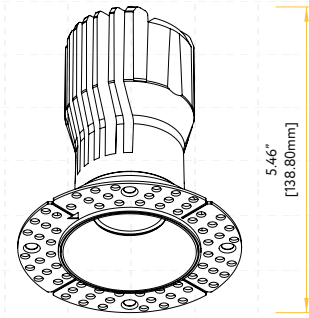

G-10929
K3/RD/BN/TL
Nickel
Round

G-10935
K3/SQ/BN/TL
Nickel
Square

G-10930
K3/RD/BR/TL
Bronze
Round

G-10936
K3/SQ/BR/TL
Bronze
Square

G-10931
K3/RD/BB/TL
Brass
Round

G-10937
K3/SQ/BB/TL
Brass
Square

Pack: 36

STYLE	CUT OUT	OD	HEIGHT	PLATE
TRIMMED	2.95"	3.7"	Regular 3.50" / HO 5.50"	G-19969
TRIMLESS ROUND	3.10"	4.72"	Regular 3.52" / HO 5.46"	G-19981 2 Punch Out
TRIMLESS SQUARE	Sq 3.46" Rd 4.90"	7.09"	Regular 4.30" / HO 6.25"	G-19981 3 Punch Out

Trimmed Round

Trimmed Square

Trimless Round

Trimless Square

Wave Round

Wall Wash Round

Wall Wash Square

Driver Box for G-96022