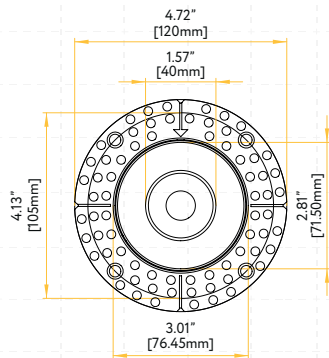

STYLE	CUT OUT	OD	HEIGHT	PLATE
TRIMMED	2.95"	3.7"	Regular 3.50" / HO 5.50"	G-19969
TRIMLESS ROUND	3.10"	4.72"	Regular 3.52" / HO 5.46"	G-19981 2 Punch Out
TRIMLESS SQUARE	Sq 3.46" Rd 4.90"	7.09"	Regular 4.30" / HO 6.25"	G-19981 3 Punch Out

Trimmed Round

Trimmed Square

Trimless Round

Trimless Square

Wave Round

Wall Wash Round

Wall Wash Square

Driver Box for G-96022