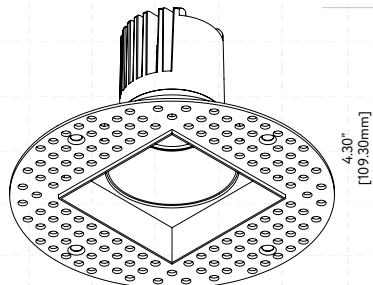

STYLE	CUT OUT	OD	HEIGHT	PLATE
TRIMMED	2.95"	3.7"	Regular 3.50" / HO 5.50"	G-19969
TRIMLESS ROUND	3.10"	4.72"	Regular 3.52" / HO 5.46"	G-19981 2 Punch Out
TRIMLESS SQUARE	Sq 3.46" Rd 4.90"	7.09"	Regular 4.30" / HO 6.25"	G-19981 3 Punch Out

Trimmed Round

Trimmed Square

Trimless Round

Trimless Square

Wave Round

Wall Wash Round

Wall Wash Square

Driver Box for G-96022