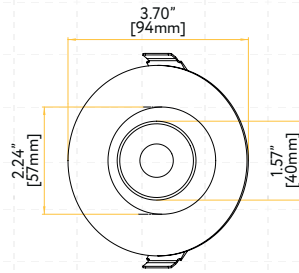

STYLE	CUT OUT	OD	HEIGHT	PLATE
TRIMMED	2.95"	3.7"	Regular 3.50" / HO 5.50"	G-19969
TRIMLESS ROUND	3.10"	4.72"	Regular 3.52" / HO 5.46"	G-19981 2 Punch Out
TRIMLESS SQUARE	Sq 3.46" Rd 4.90"	7.09"	Regular 4.30" / HO 6.25"	G-19981 3 Punch Out

Trimmed Round

Trimmed Square

Trimless Round

Trimless Square

Wave Round

Wall Wash Round

Wall Wash Square

Driver Box for G-96022