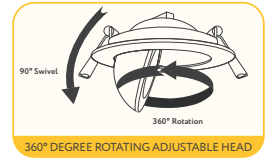

FLARION 4" MULTIPLE GIMBAL BLACK