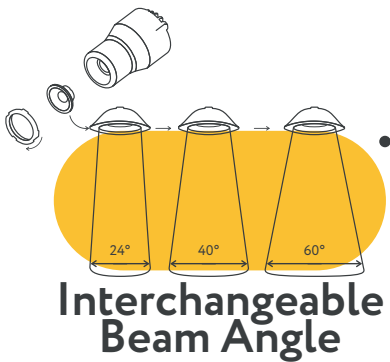

Lens options

Pack: 100

ITEM	G-01520	G-01521	G-01522
DESCRIPTION	FL/L4/24-DEGREE	FL/L4/40-DEGREE	FL/L4/60-DEGREE