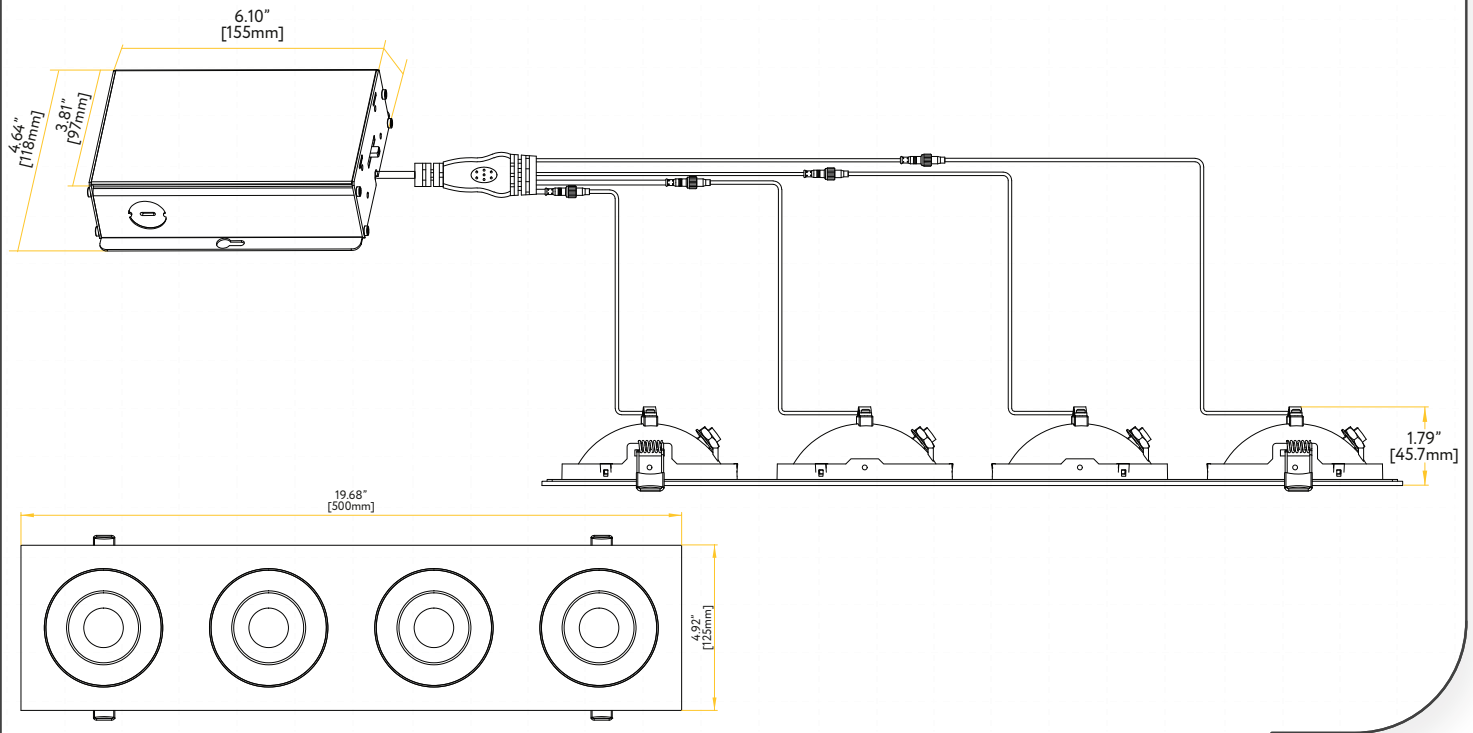

G-01224

Dimmer List

BRAND	SERIES	MODEL	LOAD	
LUTRON	SKYLARK CONTOUR	LECL-153P	150W	
		CTCL-150H	150W	
		LGCL-153PLH	150W	
		CTCL-153P	150W	
		SCL-153P	150W	
		S-600P	600W	
	CASETA	PD-6WCL	150W	
		PD-5NE	150W	
		PD-10NXD	250W	
		DIVA	DVCL-153P	150W

BRAND	SERIES	MODEL	LOAD
LUTRON	TOGLER	TGCL-153P	150W
	ARIADNI	AYCL-153P	150W
	MAESTRO	MACL-153M	600W
LEVITON	ILLUMATECH	IPL06	150W
	SURESLIDE	6672	150W
	SURESLIDE	6674	150W
EATON	SMART DIMMER	AAL06	300W
PASS & SEYMOUR	HARMONY	DCL453PTCCCV6	150W
GE	ROCKER	10464	150W
	TOGGLE	18027	150W