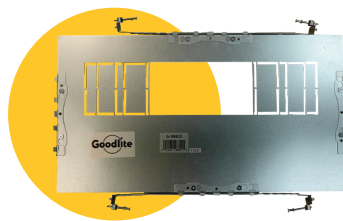

FLARION 4" MULTIPLE GIMBAL

ITEM	G-01221	G-01222	G-01223	G-01224
DESCRIPTION	FL4/13W/GRS/LED/5CCT/WH	FL4/26W/GR/LED/M2/5CCT/WH	FL4/36W/GR/LED/M3/5CCTWH	FL4/48W/GR/LED/M4/5CCT/WH
FIXTURE	Single Head	Double Head	Triple Head	Four Head
WATTAGE	13W	26W	36W	48W
OUTPUT LUMEN	1200LM	2400LM	3600LM	4600LM
INPUT VOLTS	120-277V	120-277V	120-277V	120-277V
TRIM FINISH	White	White	White	White
OUTPUT VOLTS	33-38V	33-38V	33-38V	33-38V
mA	340mA	650mA	900mA	1200mA
COLOR TEMP	27, 30, 35, 41, 50k	27, 30, 35, 41, 50k	27, 30, 35, 41, 50k	27, 30, 35, 41, 50k
CRI	90>	90>	90>	90>
DIMMABLE	Triac or 0-10	Triac or 0-10	Triac or 0-10	Triac or 0-10
BEAM ANGLE	40° (by Default)	40° (by Default)	40° (by Default)	40° (by Default)
CUTOUT	4.25"	4.25" X 8.95"	4.25" X 13.85"	4.25" X 18.80"
OD	4.92"	4.92" X 9.84"	4.92" X 14.77"	4.92" X 19.67"
HEIGHT	1.81"	1.81"	1.81"	1.81"
WIRE SPACE	10.4 sq inch	14 sq inch	14 sq inch	14 sq inch
PACKED	18	18	12	6

Accessories

Emergency LED Driver

15W G-48410

60W G-95521

30W G-48411

25W G-95525

New Construction Plate

G-01221 Use G-19969 1 Punch Out