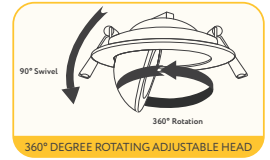

FLARION 4" MULTIPLE GIMBAL

G-01221

G-01222

G-01223

G-01224

Lens options

Pack: 100

ITEM	G-01520	G-01521	G-01522
DESCRIPTION	FL/L4/24-DEGREE	FL/L4/40-DEGREE	FL/L4/60-DEGREE

FLARION 4" MULTIPLE GIMBAL

ITEM	G-01221	G-01222	G-01223	G-01224
DESCRIPTION	FL4/13W/GRS/LED/5CCT/WH	FL4/26W/GR/LED/M2/5CCT/WH	FL4/36W/GR/LED/M3/5CCTWH	FL4/48W/GR/LED/M4/5CCT/WH
FIXTURE	Single Head	Double Head	Triple Head	Four Head
WATTAGE	13W	26W	36W	48W
OUTPUT LUMEN	1200LM	2400LM	3600LM	4600LM
INPUT VOLTS	120-277V	120-277V	120-277V	120-277V
TRIM FINISH	White	White	White	White
OUTPUT VOLTS	33-38V	33-38V	33-38V	33-38V
mA	340mA	650mA	900mA	1200mA
COLOR TEMP	27, 30, 35, 41, 50k	27, 30, 35, 41, 50k	27, 30, 35, 41, 50k	27, 30, 35, 41, 50k
CRI	90>	90>	90>	90>
DIMMABLE	Triac or 0-10	Triac or 0-10	Triac or 0-10	Triac or 0-10
BEAM ANGLE	40° (by Default)	40° (by Default)	40° (by Default)	40° (by Default)
CUTOUT	4.25"	4.25" X 8.95"	4.25" X 13.85"	4.25" X 18.80"
OD	4.92"	4.92" X 9.84"	4.92" X 14.77"	4.92" X 19.67"
HEIGHT	1.81"	1.81"	1.81"	1.81"
WIRE SPACE	10.4 sq inch	14 sq inch	14 sq inch	14 sq inch
PACKED	18	18	12	6