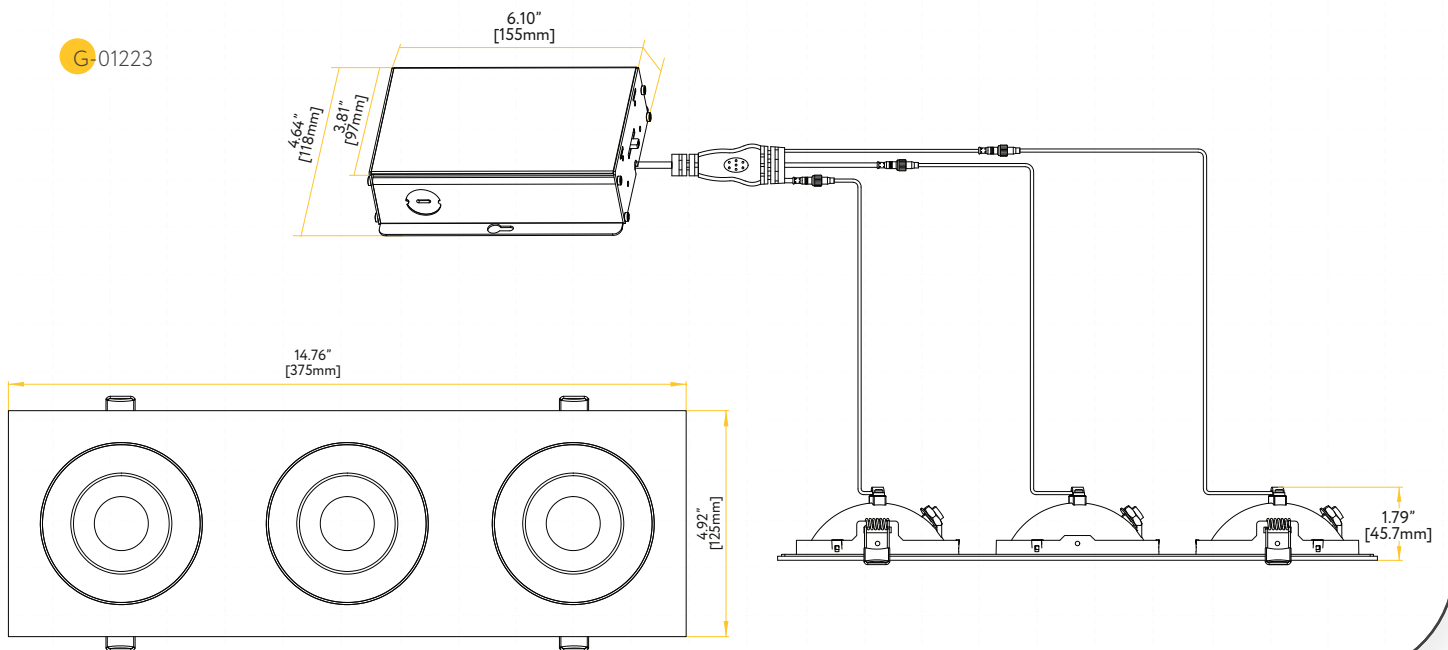

G-01221

G-01222

G-01223