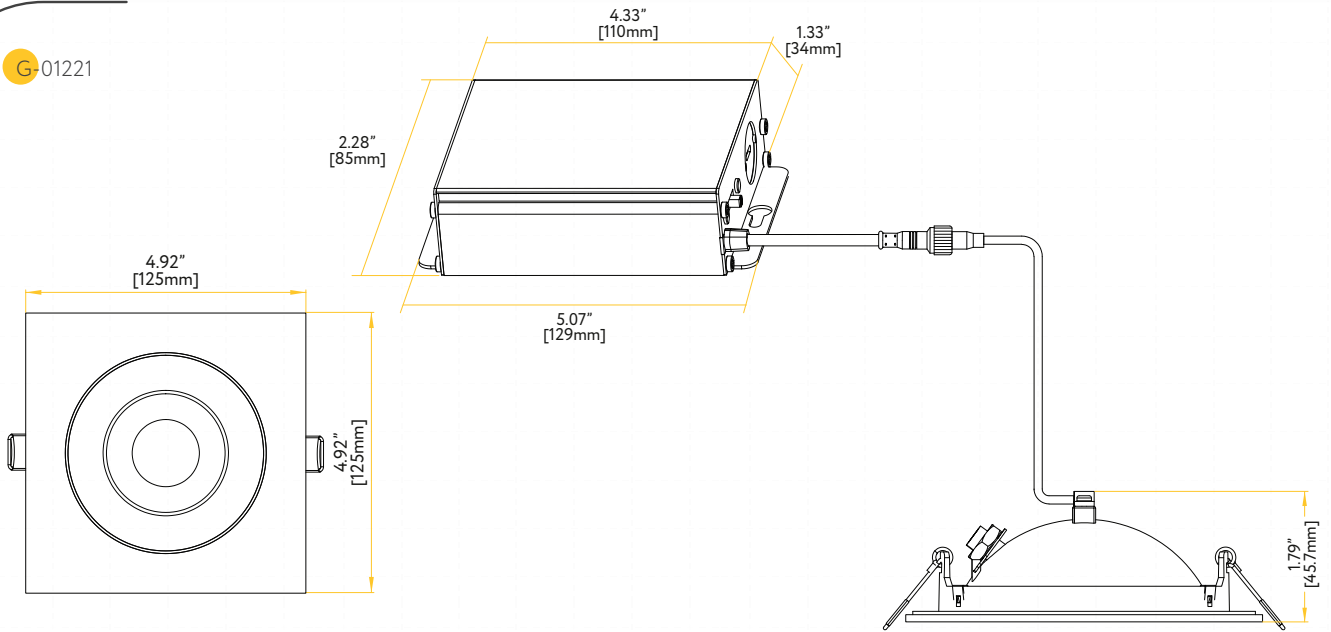

FLARION 4" MULTIPLE GIMBAL

ITEM	G-01221	G-01222	G-01223	G-01224
DESCRIPTION	FL4/13W/GRS/LED/5CCT/WH	FL4/26W/GR/LED/M2/5CCT/WH	FL4/36W/GR/LED/M3/5CCTWH	FL4/48W/GR/LED/M4/5CCT/WH
FIXTURE	Single Head	Double Head	Triple Head	Four Head
WATTAGE	13W	26W	36W	48W
OUTPUT LUMEN	1200LM	2400LM	3600LM	4600LM
INPUT VOLTS	120-277V	120-277V	120-277V	120-277V
TRIM FINISH	White	White	White	White
OUTPUT VOLTS	33-38V	33-38V	33-38V	33-38V
mA	340mA	650mA	900mA	1200mA
COLOR TEMP	27, 30, 35, 41, 50k	27, 30, 35, 41, 50k	27, 30, 35, 41, 50k	27, 30, 35, 41, 50k
CRI	90>	90>	90>	90>
DIMMABLE	Triac or 0-10	Triac or 0-10	Triac or 0-10	Triac or 0-10
BEAM ANGLE	40° (by Default)	40° (by Default)	40° (by Default)	40° (by Default)
CUTOUT	4.25"	4.25" X 8.95"	4.25" X 13.85"	4.25" X 18.80"
OD	4.92"	4.92" X 9.84"	4.92" X 14.77"	4.92" X 19.67"
HEIGHT	1.81"	1.81"	1.81"	1.81"
WIRE SPACE	10.4 sq inch	14 sq inch	14 sq inch	14 sq inch
PACKED	18	18	12	6

G-01222 Use G-98823 0 Punch Out

G-01223 Use G-98823 2 Punch Out

G-01224 Use G-98823 4 Punch Out

Extension Cords

G-20247 5ft - G-20248 10ft

Multi Driver Converter

G-01221 Use G-95824 12W

G-01221