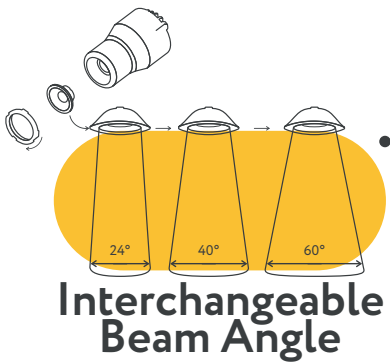

FLARION 4" MULTIPLE GIMBAL

G-01221

G-01222

G-01223

G-01224

Lens options

Pack: 100

ITEM	G-01520	G-01521	G-01522
DESCRIPTION	FL/L4/24-DEGREE	FL/L4/40-DEGREE	FL/L4/60-DEGREE

FLARION 4" MULTIPLE GIMBAL

ITEM	G-01221	G-01222	G-01223	G-01224
DESCRIPTION	FL4/13W/GRS/LED/5CCT/WH	FL4/26W/GR/LED/M2/5CCT/WH	FL4/36W/GR/LED/M3/5CCTWH	FL4/48W/GR/LED/M4/5CCT/WH
FIXTURE	Single Head	Double Head	Triple Head	Four Head
WATTAGE	13W	26W	36W	48W
OUTPUT LUMEN	1200LM	2400LM	3600LM	4600LM
INPUT VOLTS	120-277V	120-277V	120-277V	120-277V
TRIM FINISH	White	White	White	White
OUTPUT VOLTS	33-38V	33-38V	33-38V	33-38V
mA	340mA	650mA	900mA	1200mA
COLOR TEMP	27, 30, 35, 41, 50k	27, 30, 35, 41, 50k	27, 30, 35, 41, 50k	27, 30, 35, 41, 50k
CRI	90>	90>	90>	90>
DIMMABLE	Triac or 0-10	Triac or 0-10	Triac or 0-10	Triac or 0-10
BEAM ANGLE	40° (by Default)	40° (by Default)	40° (by Default)	40° (by Default)
CUTOUT	4.25"	4.25" X 8.95"	4.25" X 13.85"	4.25" X 18.80"
OD	4.92"	4.92" X 9.84"	4.92" X 14.77"	4.92" X 19.67"
HEIGHT	1.81"	1.81"	1.81"	1.81"
WIRE SPACE	10.4 sq inch	14 sq inch	14 sq inch	14 sq inch
PACKED	18	18	12	6