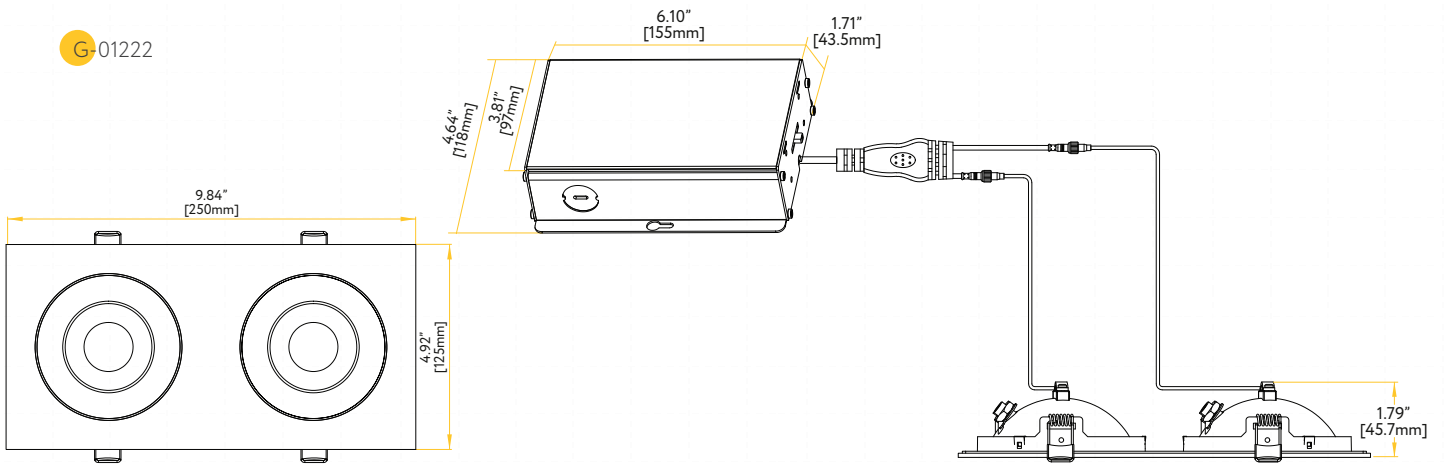

G-01221

G-01222

G-01223