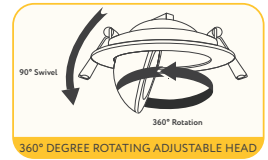

FLARION 4" ROUND GIMBAL

G-01220

G-01320

ITEM	G-01220		
DESCRIPTION	FL4/13W/GR/LED/5CCT/WH	COLOR TEMP	27,30,35,41,50k
FIXTURE	Round	CRI	90>
WATTAGE	13W	DIMMABLE	Triac or 0-10
OUTPUT LUMEN	1200LM	BEAM ANGLE	40° (by Default)
INPUT VOLTS	120-277V	CUTOUT	4.25"
TRIM FINISH	White	OD	4.92"
OUTPUT VOLTS	33-38V	HEIGHT	1.81"
mA	340	WIRE SPACE	10.4 Sq inch

ITEM	G-01320		
DESCRIPTION	FL4/13W/GR/LED/5CCT/BK	COLOR TEMP	27,30,35,41,50k
FIXTURE	Round	CRI	90>
WATTAGE	13W	DIMMABLE	Triac or 0-10
OUTPUT LUMEN	1200LM	BEAM ANGLE	40° (by Default)
INPUT VOLTS	120-277V	CUTOUT	4.25"
TRIM FINISH	Black	OD	4.92"
OUTPUT VOLTS	33-38V	HEIGHT	1.81"
mA	340	WIRE SPACE	10.4 Sq inch