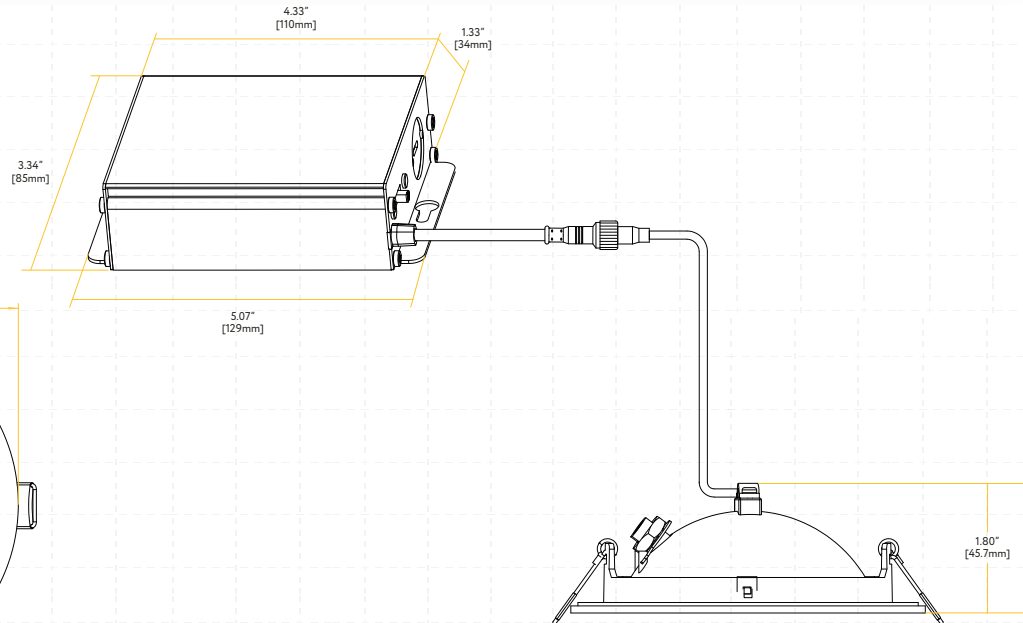

Accessories

Emergency LED Driver

15W G-48410

60W G-95521

30W G-48411

25W G-95525

New Construction Plate

G-19969 1 Punch Out

Extension Cords

G-20247 5ft - G-20248 10ft

Multi Driver Converter

G-95824 12W

Diagram

Dimmer List

BRAND	SERIES	MODEL	LOAD	
LUTRON	SKYLARK CONTOUR	LECL-153P	150W	
		CTCL-150H	150W	
		LGCL-153PLH	150W	
		CTCL-153P	150W	
		SCL-153P	150W	
		S-600P	600W	
	CASETA	PD-6WCL	150W	
		PD-5NE	150W	
		PD-10NXD	250W	
		DIVA	DVCL-153P	150W

BRAND	SERIES	MODEL	LOAD
LUTRON	TOGLER	TGCL-153P	150W
	ARIADNI	AYCL-153P	150W
	MAESTRO	MACL-153M	600W
LEVITON	ILLUMATECH	IPL06	150W
	SURESLIDE	6672	150W
		6674	150W
EATON	SMART DIMMER	AAL06	300W
PASS & SEYMOUR	HARMONY	DCL453PTCCCV6	150W
GE	ROCKER	10464	150W
	TOGGLE	18027	150W