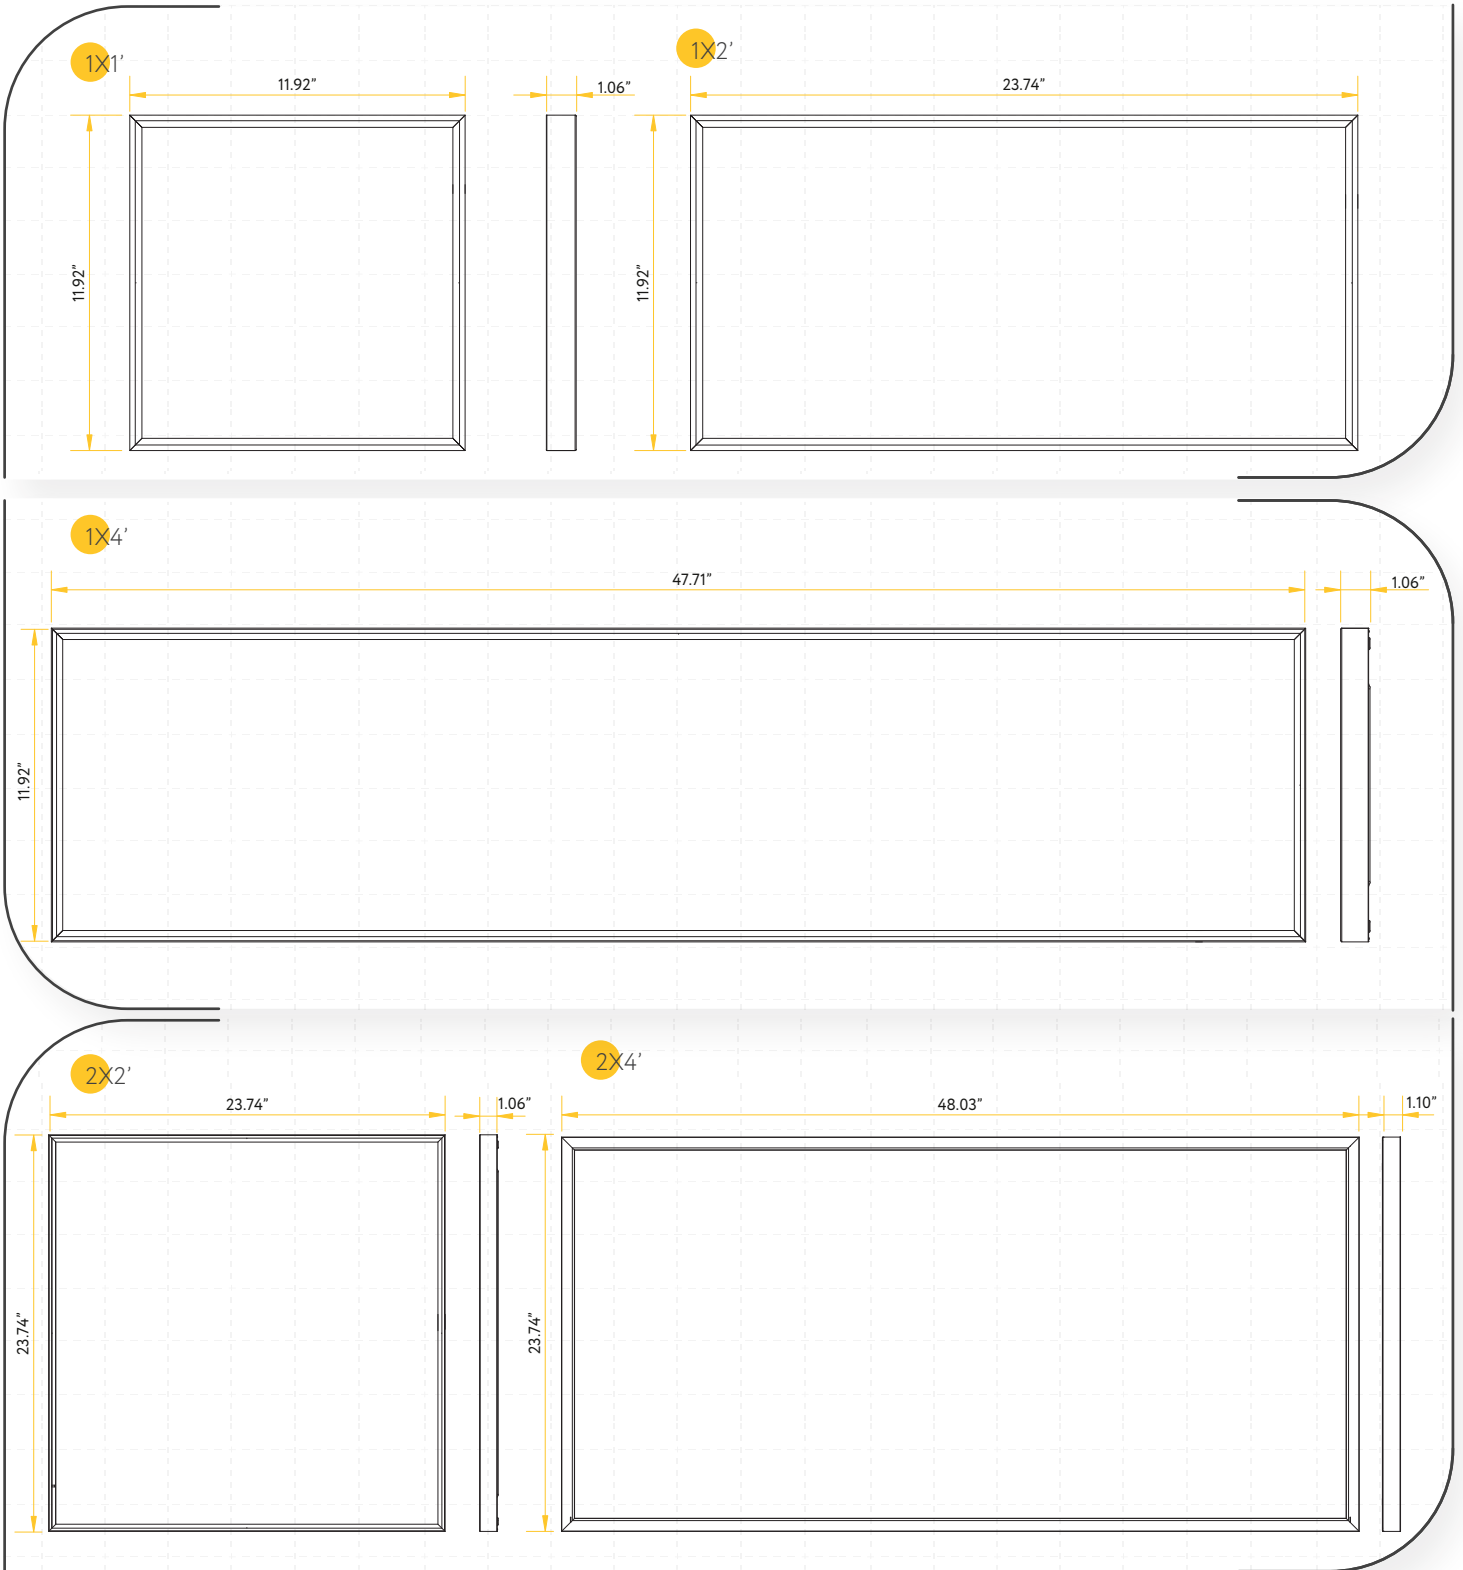

GLAWRE[®] SURFACE MOUNT PANEL

1X1', 1X2', 1X4', 2X2', 2X4'

Accessories

GLAWRE` SURFACE MOUNT PANEL

ITEM	G-12020	G-12021
SIZE	1X1	1X2
DESCRIPTION	GL/SM/1X1/WS3/LED/5CCT	GL/SM/1X2/WS3/LED/5CCT
WATTAGE	12/16/20W	18/24/30W
OUTPUT LUMEN	1400/1800/2200 LM	2100/2700/3300LM
INPUT VOLTS	120-277V	120-277V
OUTPUT VOLTS	46V - DC	46V - DC
mA	100-500mA	100-700mA
COLOR TEMP	30, 35, 41, 50, 65k	30, 35, 41, 50, 65k
CRI	80>	80>
DIMMABLE	0-10V DIM	0-10V DIM
BEAM ANGLE	120°	120°
FRAME	0.4"	0.4"
DIMENSIONS	11.93" X 11.93"	11.93" X 23.74"
HEIGHT	1.06"	1.06"
PACK	4	4

ITEM	G-12022	G-12023	G-12024
SIZE	1X4	2X2	2X4
DESCRIPTION	GL/SM/1X4/WS3/LED/5CCT	GL/SM/2X2/WS3/LED/5CCT	GL/SM/2X4/WS3/LED/5CCT
WATTAGE	30/40/50W	30/40/50W	40/50/62W
OUTPUT LUMEN	3660/4720/5750LM	3660/4720/5750LM	5000/6000/7500 LM
INPUT VOLTS	120-277V	120-277V	120-277V
OUTPUT VOLTS	46V - DC	46V - DC	46V - DC
mA	200-1000mA	200-1000mA	200-1450mA
COLOR TEMP	30, 35, 41, 50, 65k	30, 35, 41, 50, 65k	30, 35, 41, 50, 65k
CRI	80>	80>	80>
DIMMABLE	0-10V DIM	0-10V DIM	0-10V DIM
BEAM ANGLE	120°	120°	120°
FRAME	0.4"	0.4"	0.75"
DIMENSIONS	11.93" X 47.76"	23.74" X 23.74"	23.74" X 48"
HEIGHT	1.06"	1.06"	1.10"
PACK	2	4	2

Dimmable:
0-10V

Warranty:
5 years

Multi Volts:
120-277V

30-65K

CRI 80+
TRUE COLORS

Diagrams

Dimmable:
0-10V

Warranty:
5 years