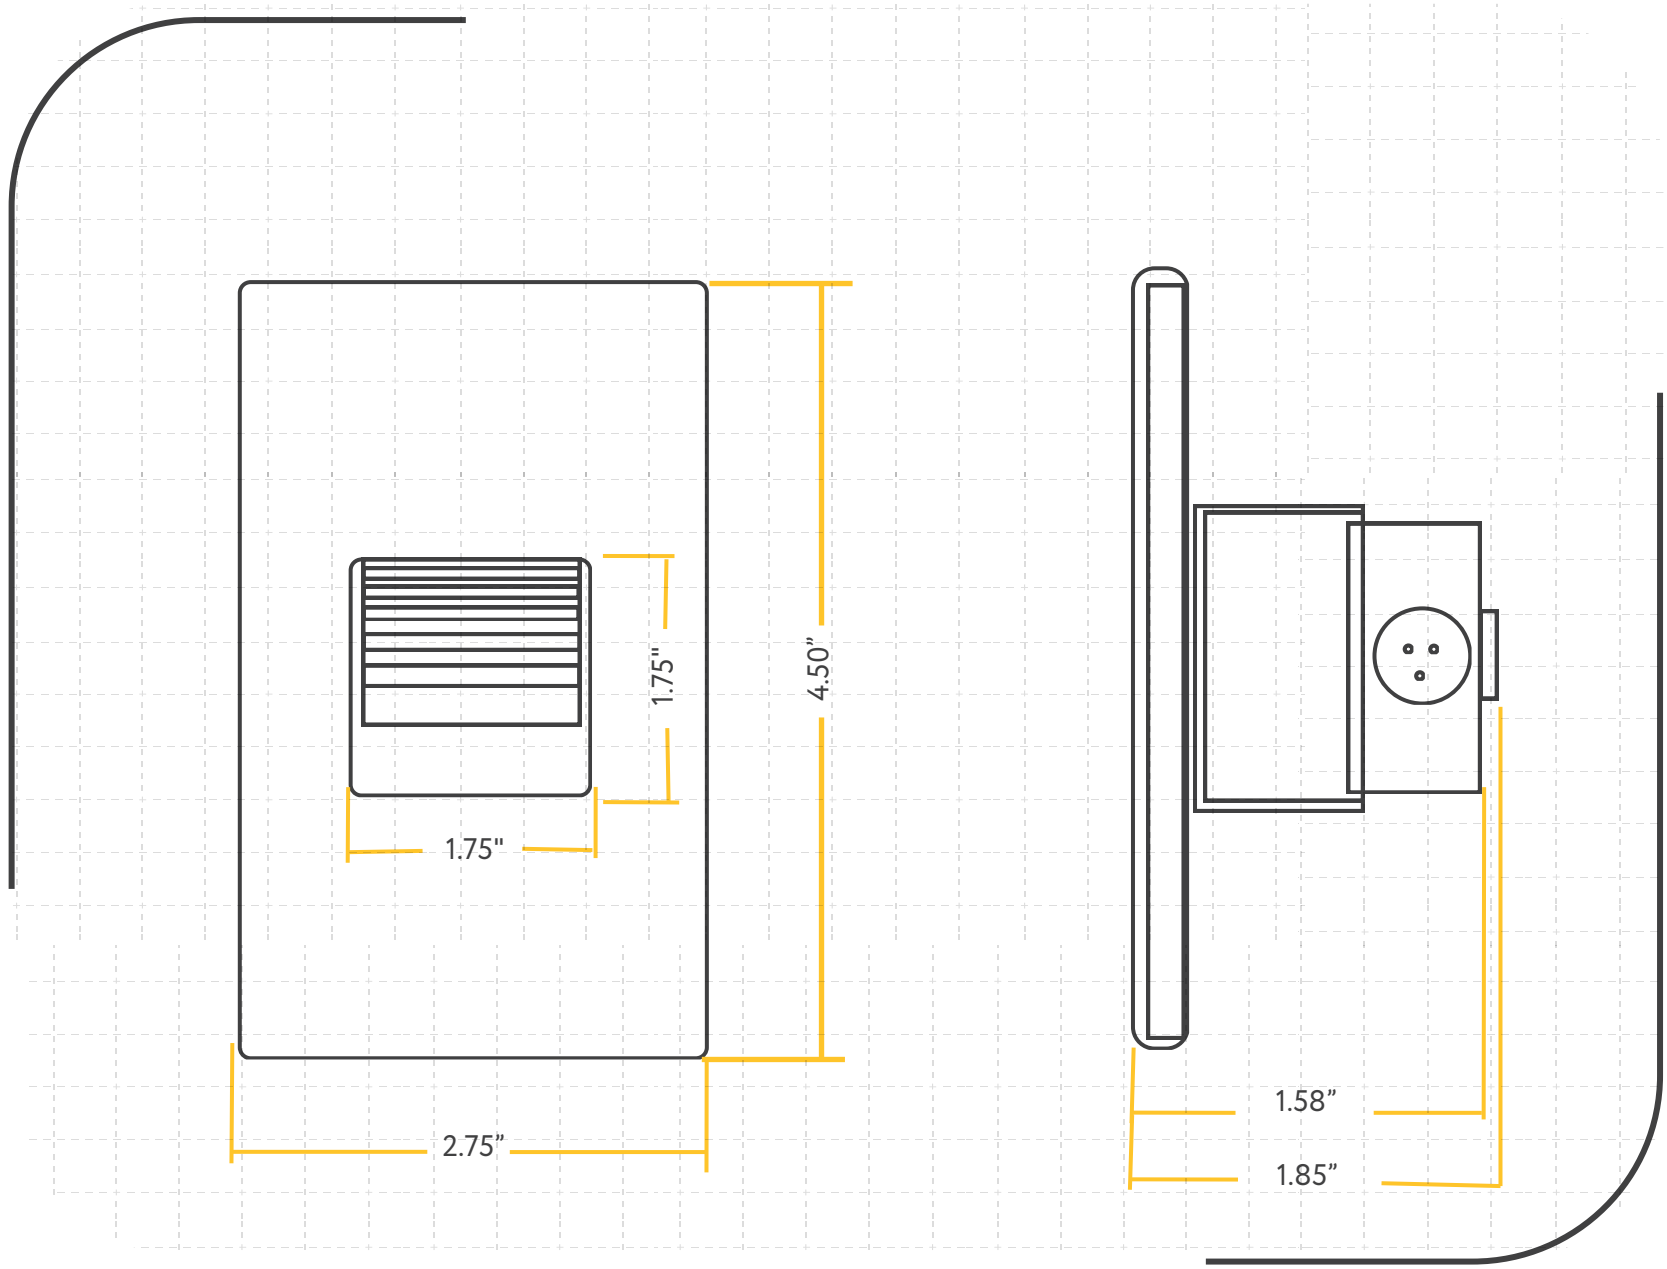

# LED UNIVERSAL STEP LIGHT SELECTABLE CCT

- SOFT WHITE 2700K
- WARM WHITE 3000K
- NEUTRAL WHITE 3500K
- COOL WHITE 4100K
- SUPER WHITE 5000K

ITEM	G- 20022		
DESCRIPTION	ST/2W/V/H/LED/5CCT/W	CRI	90>
COLOR TEMPERATURE	27, 30, 35, 41, 50k	DIMMABLE	Yes
OUTPUT LUMEN	125	HEIGHT	4.50"
WATTAGE	2W	WIDTH	2.75"
INPUT VOLTS	120V	PACK	18

DESIGNED TO MOUNT DIRECTLY IN STANDARD J-BOXES: 2" X 4"

  
Dimmable:  
Down to 5%

  
Lifetime:  
50,000 hours

  
Warranty:  
3 years