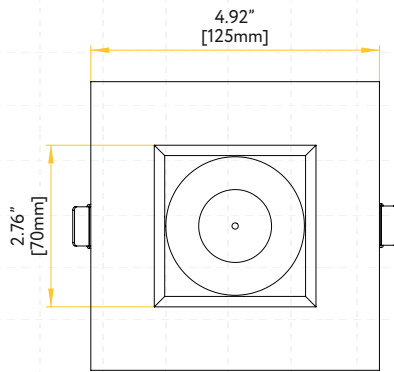

Pack: 36

STYLE	CUT OUT	OD	HEIGHT	PLATE
TRIMMED	4.25"	4.92"	Regular 3.29" / HO 5.15"	G-19969 1- Punch Out
TRIM WALL WASH	4.25"	5.12"	Regular 4.48" / HO 6.34"	G-19969 1- Punch Out
TRIMLESS ROUND	4.25"	6.89"	Regular 3.19" / HO 5.05"	G-19969 1- Punch Out
TRIMLESS SQUARE	Sq 4.80" Rd 6.75"	9.45"	Regular 4.04" / HO 5.90"	G-19982 7 Punch Out

G-10025 use G-95826 20W

**Extension Cords**

G-20247 5ft

G-20248 10ft

**New Construction Plate**  
See page 2 for details

Trimmed Round

Trimmed Square

Trimless Round