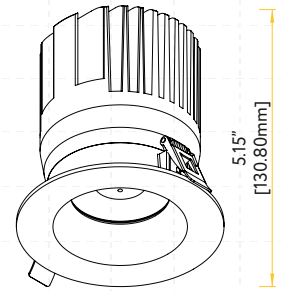

Pack: 36

STYLE	CUT OUT	OD	HEIGHT	PLATE
TRIMMED	4.25"	4.92"	Regular 3.29" / HO 5.15"	G-19969 1- Punch Out
TRIM WALL WASH	4.25"	5.12"	Regular 4.48" / HO 6.34"	G-19969 1- Punch Out
TRIMLESS ROUND	4.25"	6.89"	Regular 3.19" / HO 5.05"	G-19969 1- Punch Out
TRIMLESS SQUARE	Sq 4.80" Rd 6.75"	9.45"	Regular 4.04" / HO 5.90"	G-19982 7 Punch Out

G-10025 use G-95826 20W

**Extension Cords**

G-20247 5ft

G-20248 10ft

**New Construction Plate**  
See page 2 for details

Trimmed Round

Trimmed Square

Trimless Round

Trimless Square

Wall Wash Round

Wall Wash Square

Driver Box for G-10020

Driver Box for G-10025