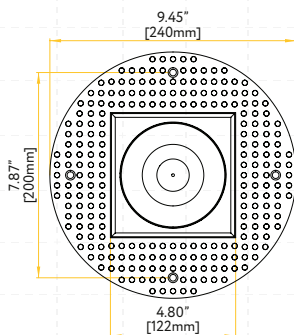

Trimless Square