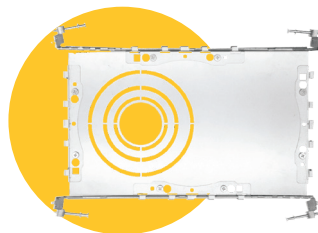

G-10025 use G-95826 20W

**Extension Cords**

G-20247 5ft

G-20248 10ft

**New Construction Plate**  
See page 2 for details

Trimmed Round

Trimmed Square

Trimless Round