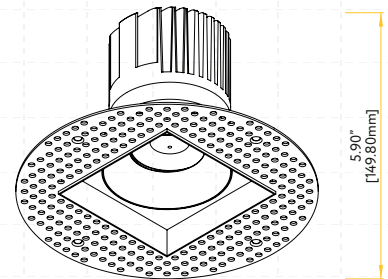

G-10025 use G-95826 20W

**Extension Cords**

G-20247 5ft

G-20248 10ft

**New Construction Plate**  
See page 2 for details

Trimmed Round

Trimmed Square

Trimless Round

Trimless Square

Wall Wash Round

Wall Wash Square

Driver Box for G-10020

Driver Box for G-10025