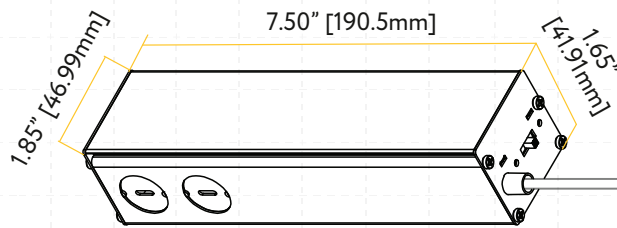

G-10025 use G-95826 20W

**Extension Cords**

G-20247 5ft

G-20248 10ft

**New Construction Plate**  
See page 2 for details

Trimmed Round

Trimmed Square

Trimless Round

Trimless Square

Wall Wash Round

Wall Wash Square

Driver Box for G-10020

Driver Box for G-10025