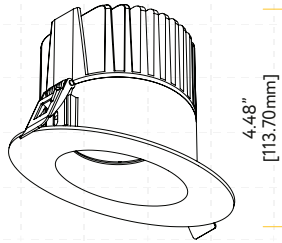

Pack: 36

STYLE	CUT OUT	OD	HEIGHT	PLATE
TRIMMED	4.25"	4.92"	Regular 3.29" / HO 5.15"	G-19969 1- Punch Out
TRIM WALL WASH	4.25"	5.12"	Regular 4.48" / HO 6.34"	G-19969 1- Punch Out
TRIMLESS ROUND	4.25"	6.89"	Regular 3.19" / HO 5.05"	G-19969 1- Punch Out
TRIMLESS SQUARE	Sq 4.80" Rd 6.75"	9.45"	Regular 4.04" / HO 5.90"	G-19982 7 Punch Out

G-10025 use G-95826 20W

**Extension Cords**

G-20247 5ft

G-20248 10ft

**New Construction Plate**  
See page 2 for details

Trimmed Round

Trimmed Square

Trimless Round

Trimless Square

Wall Wash Round

Wall Wash Square

Driver Box for G-10020

Driver Box for G-10025