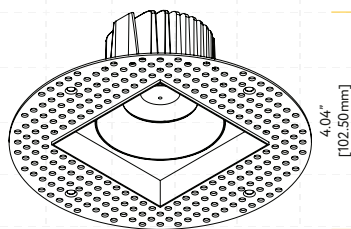

G-10025 use G-95826 20W

**Extension Cords**

G-20247 5ft

G-20248 10ft

**New Construction Plate**  
See page 2 for details

Trimmed Round

Trimmed Square

Trimless Round

Trimless Square

Wall Wash Round

Wall Wash Square

Driver Box for G-10020

Driver Box for G-10025