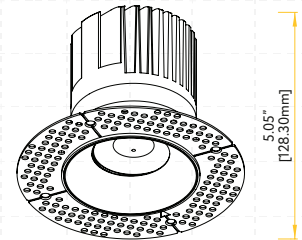

Pack: 36

STYLE	CUT OUT	OD	HEIGHT	PLATE
TRIMMED	4.25"	4.92"	Regular 3.29" / HO 5.15"	G-19969 1- Punch Out
TRIM WALL WASH	4.25"	5.12"	Regular 4.48" / HO 6.34"	G-19969 1- Punch Out
TRIMLESS ROUND	4.25"	6.89"	Regular 3.19" / HO 5.05"	G-19969 1- Punch Out
TRIMLESS SQUARE	Sq 4.80" Rd 6.75"	9.45"	Regular 4.04" / HO 5.90"	G-19982 7 Punch Out

G-10025 use G-95826 20W

**Extension Cords**

G-20247 5ft

G-20248 10ft

**New Construction Plate**  
See page 2 for details

Trimmed Round

Trimmed Square

Trimless Round

Trimless Square

Wall Wash Round

Wall Wash Square

Driver Box for G-10020

Driver Box for G-10025