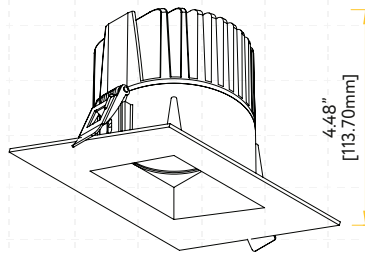

G-10025 use G-95826 20W

**Extension Cords**

G-20247 5ft

G-20248 10ft

**New Construction Plate**  
See page 2 for details

Trimmed Round

Trimmed Square

Trimless Round

Trimless Square

Wall Wash Round

Wall Wash Square

Driver Box for G-10020

Driver Box for G-10025