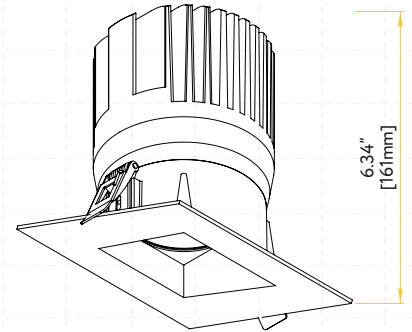

G-10025 use G-95826 20W

**Extension Cords**

G-20247 5ft

G-20248 10ft

**New Construction Plate**  
See page 2 for details

Trimmed Round

Trimmed Square

Trimless Round

Trimless Square

Wall Wash Round

Wall Wash Square

Driver Box for G-10020

Driver Box for G-10025