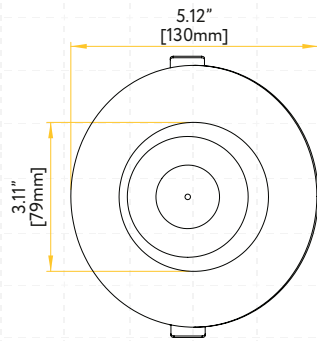

Wall Wash Round