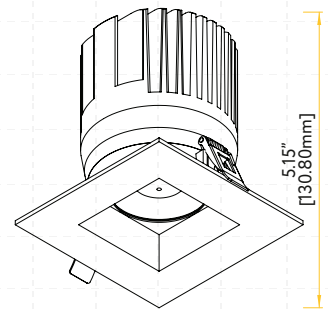

Pack: 36

STYLE	CUT OUT	OD	HEIGHT	PLATE
TRIMMED	4.25"	4.92"	Regular 3.29" / HO 5.15"	G-19969 1- Punch Out
TRIM WALL WASH	4.25"	5.12"	Regular 4.48" / HO 6.34"	G-19969 1- Punch Out
TRIMLESS ROUND	4.25"	6.89"	Regular 3.19" / HO 5.05"	G-19969 1- Punch Out
TRIMLESS SQUARE	Sq 4.80" Rd 6.75"	9.45"	Regular 4.04" / HO 5.90"	G-19982 7 Punch Out

G-10025 use G-95826 20W

**Extension Cords**

G-20247 5ft

G-20248 10ft

**New Construction Plate**  
See page 2 for details

Trimmed Round

Trimmed Square

Trimless Round

Trimless Square

Wall Wash Round

Wall Wash Square

Driver Box for G-10020

Driver Box for G-10025