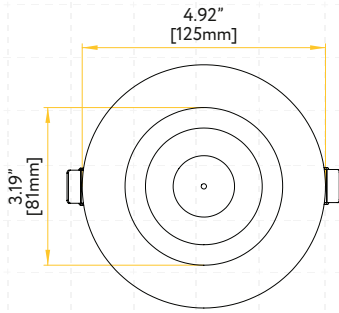

Pack: 36

STYLE	CUT OUT	OD	HEIGHT	PLATE
TRIMMED	4.25"	4.92"	Regular 3.29" / HO 5.15"	G-19969 1- Punch Out
TRIM WALL WASH	4.25"	5.12"	Regular 4.48" / HO 6.34"	G-19969 1- Punch Out
TRIMLESS ROUND	4.25"	6.89"	Regular 3.19" / HO 5.05"	G-19969 1- Punch Out
TRIMLESS SQUARE	Sq 4.80" Rd 6.75"	9.45"	Regular 4.04" / HO 5.90"	G-19982 7 Punch Out

G-10025 use G-95826 20W

**Extension Cords**

G-20247 5ft

G-20248 10ft

**New Construction Plate**  
See page 2 for details

Trimmed Round

Trimmed Square

Trimless Round