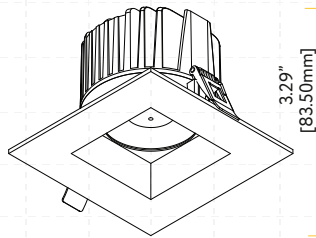

G-10025 use G-95826 20W

**Extension Cords**

G-20247 5ft

G-20248 10ft

**New Construction Plate**  
See page 2 for details

Trimmed Round

Trimmed Square

Trimless Round

Trimless Square

Wall Wash Round

Wall Wash Square

Driver Box for G-10020

Driver Box for G-10025