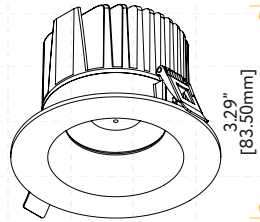

G-10025 use G-95826 20W

**Extension Cords**

G-20247 5ft

G-20248 10ft

**New Construction Plate**  
See page 2 for details

Trimmed Round

Trimmed Square

Trimless Round

Trimless Square

Wall Wash Round

Wall Wash Square

Driver Box for G-10020

Driver Box for G-10025