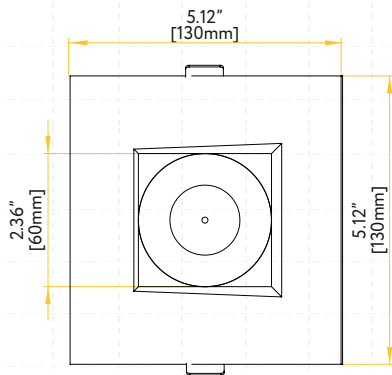

Wall Wash Square