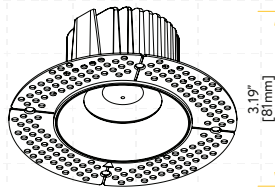

Pack: 36

STYLE	CUT OUT	OD	HEIGHT	PLATE
TRIMMED	4.25"	4.92"	Regular 3.29" / HO 5.15"	G-19969 1- Punch Out
TRIM WALL WASH	4.25"	5.12"	Regular 4.48" / HO 6.34"	G-19969 1- Punch Out
TRIMLESS ROUND	4.25"	6.89"	Regular 3.19" / HO 5.05"	G-19969 1- Punch Out
TRIMLESS SQUARE	Sq 4.80" Rd 6.75"	9.45"	Regular 4.04" / HO 5.90"	G-19982 7 Punch Out

G-10025 use G-95826 20W

**Extension Cords**

G-20247 5ft

G-20248 10ft

**New Construction Plate**  
See page 2 for details

Trimmed Round

Trimmed Square

Trimless Round

Trimless Square

Wall Wash Round

Wall Wash Square

Driver Box for G-10020

Driver Box for G-10025