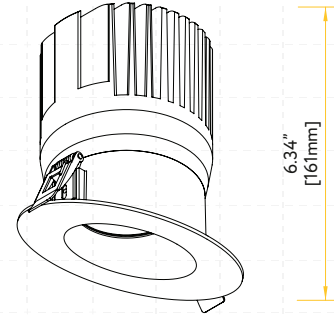

Pack: 36

STYLE	CUT OUT	OD	HEIGHT	PLATE
TRIMMED	4.25"	4.92"	Regular 3.29" / HO 5.15"	G-19969 1- Punch Out
TRIM WALL WASH	4.25"	5.12"	Regular 4.48" / HO 6.34"	G-19969 1- Punch Out
TRIMLESS ROUND	4.25"	6.89"	Regular 3.19" / HO 5.05"	G-19969 1- Punch Out
TRIMLESS SQUARE	Sq 4.80" Rd 6.75"	9.45"	Regular 4.04" / HO 5.90"	G-19982 7 Punch Out

G-10025 use G-95826 20W

**Extension Cords**

G-20247 5ft

G-20248 10ft

**New Construction Plate**  
See page 2 for details

Trimmed Round

Trimmed Square

Trimless Round

Trimless Square

Wall Wash Round

Wall Wash Square

Driver Box for G-10020

Driver Box for G-10025