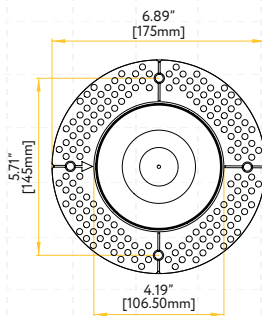

Pack: 36

STYLE	CUT OUT	OD	HEIGHT	PLATE
TRIMMED	4.25"	4.92"	Regular 3.29" / HO 5.15"	G-19969 1- Punch Out
TRIM WALL WASH	4.25"	5.12"	Regular 4.48" / HO 6.34"	G-19969 1- Punch Out
TRIMLESS ROUND	4.25"	6.89"	Regular 3.19" / HO 5.05"	G-19969 1- Punch Out
TRIMLESS SQUARE	Sq 4.80" Rd 6.75"	9.45"	Regular 4.04" / HO 5.90"	G-19982 7 Punch Out

G-10025 use G-95826 20W

**Extension Cords**

G-20247 5ft

G-20248 10ft

**New Construction Plate**  
See page 2 for details

Trimmed Round

Trimmed Square

Trimless Round