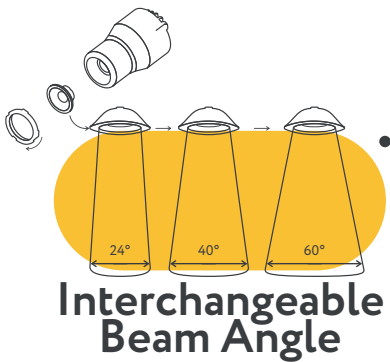

FLARION 3" MULTIPLE GIMBAL

G-00821

G-00822

G-00823

G-00824

Lens options

Pack: 100

ITEM	G-01420	G-01421	G-01422
DESCRIPTION	FL/L3/24-DEGREE	FL/L3/40-DEGREE	FL/L3/60-DEGREE

FLARION 3" MULTIPLE GIMBAL

ITEM	G-00821	G-00822	G-00823	G-00824
DESCRIPTION	FL3/8W/GRS/LED/5CCT/WH	FL3/15W/GR/LED/M2/5CCT/WH	FL3/23W/GR/LED/M3/5CCT/WH	FL3/32W/GR/LED/M4/5CCT/WH
FIXTURE	Single Head	Double Head	Triple Head	Four Head
WATTAGE	8W	15W	23W	32W
OUTPUT LUMEN	700LM	1400LM	2100LM	2800LM
INPUT VOLTS	120-277V	120-277V	120-277V	120-277V
TRIM FINISH	White	White	White	White
OUTPUT VOLTS	33-38V	33-38V	33-38V	33-38V
mA	175mA	355mA	520mA	720mA
COLOR TEMP	27, 30, 35, 41, 50k	27, 30, 35, 41, 50k	27, 30, 35, 41, 50k	27, 30, 35, 41, 50k
CRI	90>	90>	90>	90>
DIMMABLE	Triac or 0-10	Triac or 0-10	Triac or 0-10	Triac or 0-10
BEAM ANGLE	40° (by Default)	40° (by Default)	40° (by Default)	40° (by Default)
CUTOUT	2.95"	2.95" X 6.15"	2.95" X 9.45"	2.95" X 13.05"
OD	3.47"	3.47" X 6.81"	3.47" X 10.16"	3.47" X 13.86"
HEIGHT	1.54"	1.54"	1.54"	1.54"
WIRE SPACE	7.2 sq inch	10.4 sq inch	10.9 sq inch	14 sq inch
PACKED	18	18	12	6