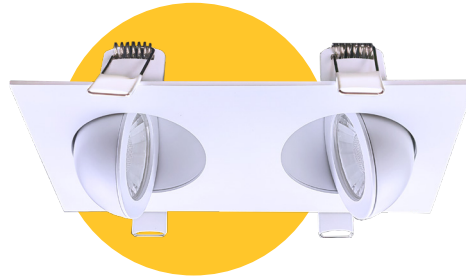

FLARION 3" MULTIPLE GIMBAL

G-00821

G-00822

G-00823

G-00824

Lens options

Pack: 100

ITEM	G-01420	G-01421	G-01422
DESCRIPTION	FL/L3/24-DEGREE	FL/L3/40-DEGREE	FL/L3/60-DEGREE

FLARION 3" MULTIPLE GIMBAL

ITEM	G-00821	G-00822	G-00823	G-00824
DESCRIPTION	FL3/8W/GRS/LED/5CCT/WH	FL3/15W/GR/LED/M2/5CCT/WH	FL3/23W/GR/LED/M3/5CCT/WH	FL3/32W/GR/LED/M4/5CCT/WH
FIXTURE	Single Head	Double Head	Triple Head	Four Head
WATTAGE	8W	15W	23W	32W
OUTPUT LUMEN	700LM	1400LM	2100LM	2800LM
INPUT VOLTS	120-277V	120-277V	120-277V	120-277V
TRIM FINISH	White	White	White	White
OUTPUT VOLTS	33-38V	33-38V	33-38V	33-38V
mA	175mA	355mA	520mA	720mA
COLOR TEMP	27, 30, 35, 41, 50k	27, 30, 35, 41, 50k	27, 30, 35, 41, 50k	27, 30, 35, 41, 50k
CRI	90>	90>	90>	90>
DIMMABLE	Triac or 0-10	Triac or 0-10	Triac or 0-10	Triac or 0-10
BEAM ANGLE	40° (by Default)	40° (by Default)	40° (by Default)	40° (by Default)
CUTOUT	2.95"	2.95" X 6.15"	2.95" X 9.45"	2.95" X 13.05"
OD	3.47"	3.47" X 6.81"	3.47" X 10.16"	3.47" X 13.86"
HEIGHT	1.54"	1.54"	1.54"	1.54"
WIRE SPACE	7.2 sq inch	10.4 sq inch	10.9 sq inch	14 sq inch
PACKED	18	18	12	6