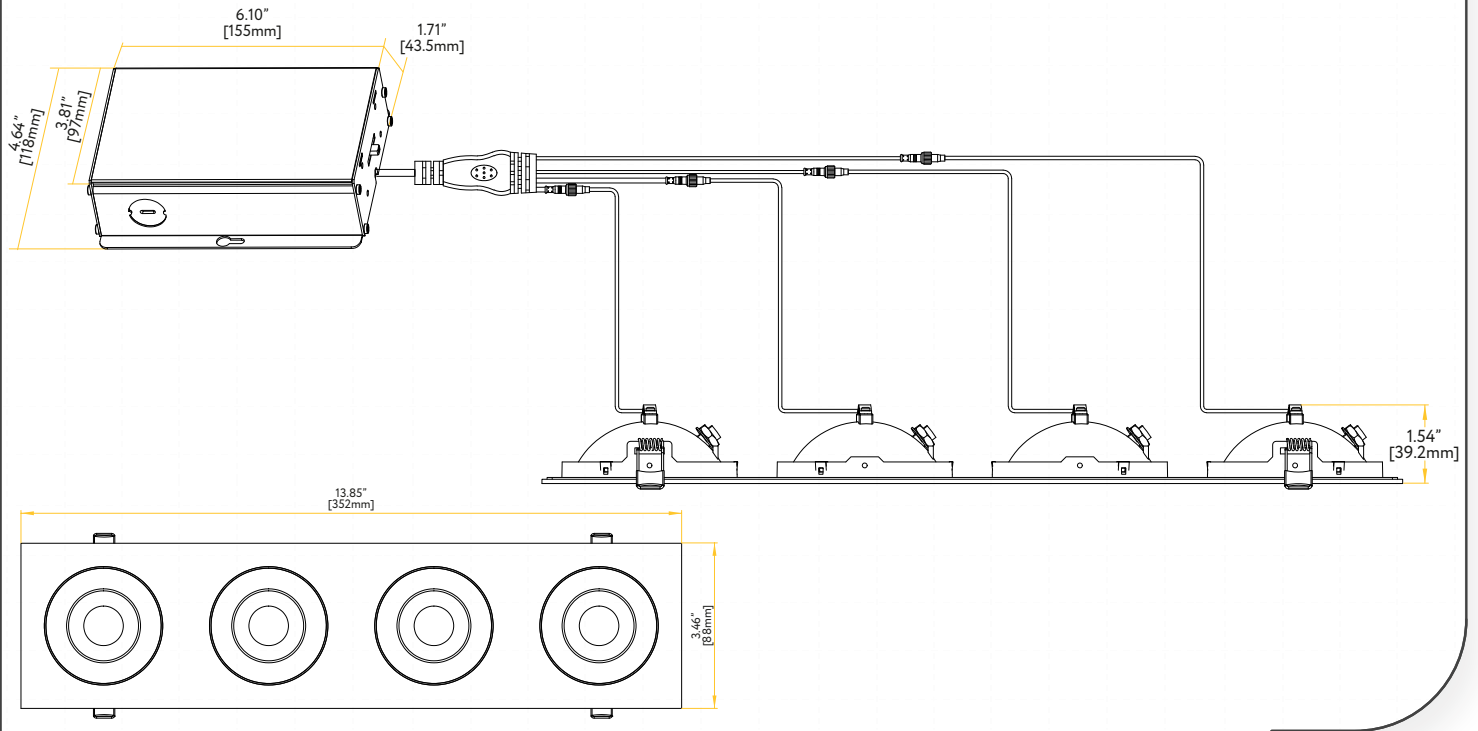

G-00824

Dimmer List

BRAND	SERIES	MODEL	LOAD	
LUTRON	SKYLARK CONTOUR	LECL-153P	150W	
		CTCL-150H	150W	
		LGCL-153PLH	150W	
		CTCL-153P	150W	
		SCL-153P	150W	
		S-600P	600W	
		PD-6WCL	150W	
	CASETA	PD-5NE	150W	
		PD-10NXD	250W	
		DIVA	DVCL-153P	150W

BRAND	SERIES	MODEL	LOAD
LUTRON	TOGLER	TGCL-153P	150W
	ARIADNI	AYCL-153P	150W
	MAESTRO	MACL-153M	600W
	ILLUMATECH	IPL06	150W
LEVITON	SURESLIDE	6672	150W
		6674	150W
EATON	SMART DIMMER	AAL06	300W
PASS & SEYMOUR	HARMONY	DCL453PTCCCV6	150W
GE	ROCKER	10464	150W
	TOGGLE	18027	150W