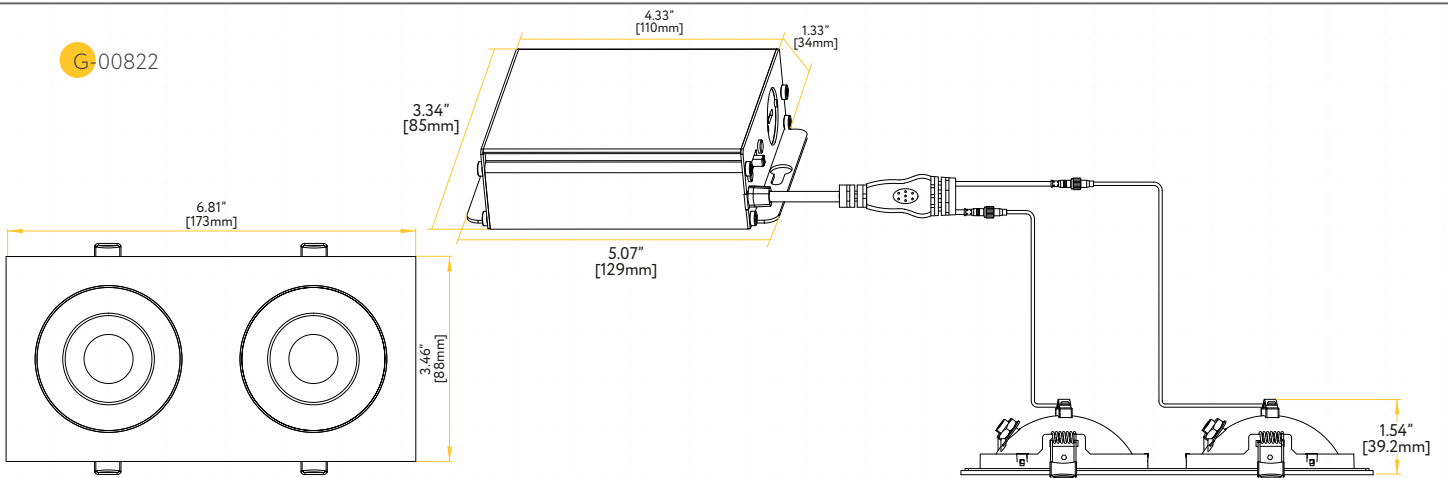

G-00821

G-00822

G-00823