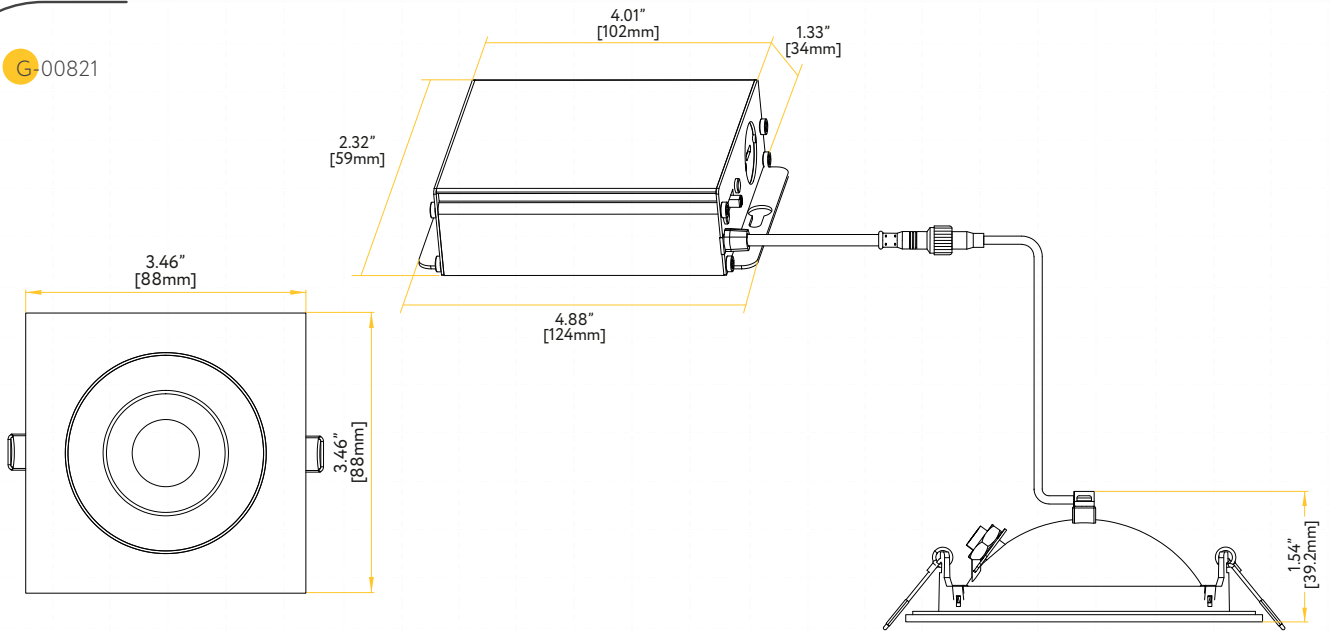

FLARION 3" MULTIPLE GIMBAL

ITEM	G-00821	G-00822	G-00823	G-00824
DESCRIPTION	FL3/8W/GRS/LED/5CCT/WH	FL3/15W/GR/LED/M2/5CCT/WH	FL3/23W/GR/LED/M3/5CCT/WH	FL3/32W/GR/LED/M4/5CCT/WH
FIXTURE	Single Head	Double Head	Triple Head	Four Head
WATTAGE	8W	15W	23W	32W
OUTPUT LUMEN	700LM	1400LM	2100LM	2800LM
INPUT VOLTS	120-277V	120-277V	120-277V	120-277V
TRIM FINISH	White	White	White	White
OUTPUT VOLTS	33-38V	33-38V	33-38V	33-38V
mA	175mA	355mA	520mA	720mA
COLOR TEMP	27, 30, 35, 41, 50k	27, 30, 35, 41, 50k	27, 30, 35, 41, 50k	27, 30, 35, 41, 50k
CRI	90>	90>	90>	90>
DIMMABLE	Triac or 0-10	Triac or 0-10	Triac or 0-10	Triac or 0-10
BEAM ANGLE	40° (by Default)	40° (by Default)	40° (by Default)	40° (by Default)
CUTOUT	2.95"	2.95" X 6.15"	2.95" X 9.45"	2.95" X 13.05"
OD	3.47"	3.47" X 6.81"	3.47" X 10.16"	3.47" X 13.86"
HEIGHT	1.54"	1.54"	1.54"	1.54"
WIRE SPACE	7.2 sq inch	10.4 sq inch	10.9 sq inch	14 sq inch
PACKED	18	18	12	6

G-00822 Use G-98821 1 Punch Out

G-00823 Use G-98821 3 Punch Out

G-00824 Use G-98821 5 Punch Out

Extension Cords

G-20247 5ft - G-20248 10ft

Multi Driver Converter

G-00821 Use G-95823 8W

G-00821