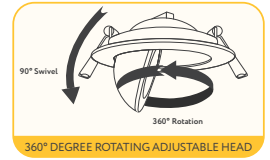

FLARION 3" MULTIPLE GIMBAL

G-00821

G-00822

G-00823

G-00824

Lens options

Pack: 100

ITEM	G-01420	G-01421	G-01422
DESCRIPTION	FL/L3/24-DEGREE	FL/L3/40-DEGREE	FL/L3/60-DEGREE

FLARION 3" MULTIPLE GIMBAL

ITEM	G-00821	G-00822	G-00823	G-00824
DESCRIPTION	FL3/8W/GRS/LED/5CCT/WH	FL3/15W/GR/LED/M2/5CCT/WH	FL3/23W/GR/LED/M3/5CCT/WH	FL3/32W/GR/LED/M4/5CCT/WH
FIXTURE	Single Head	Double Head	Triple Head	Four Head
WATTAGE	8W	15W	23W	32W
OUTPUT LUMEN	700LM	1400LM	2100LM	2800LM
INPUT VOLTS	120-277V	120-277V	120-277V	120-277V
TRIM FINISH	White	White	White	White
OUTPUT VOLTS	33-38V	33-38V	33-38V	33-38V
mA	175mA	355mA	520mA	720mA
COLOR TEMP	27, 30, 35, 41, 50k	27, 30, 35, 41, 50k	27, 30, 35, 41, 50k	27, 30, 35, 41, 50k
CRI	90>	90>	90>	90>
DIMMABLE	Triac or 0-10	Triac or 0-10	Triac or 0-10	Triac or 0-10
BEAM ANGLE	40° (by Default)	40° (by Default)	40° (by Default)	40° (by Default)
CUTOUT	2.95"	2.95" X 6.15"	2.95" X 9.45"	2.95" X 13.05"
OD	3.47"	3.47" X 6.81"	3.47" X 10.16"	3.47" X 13.86"
HEIGHT	1.54"	1.54"	1.54"	1.54"
WIRE SPACE	7.2 sq inch	10.4 sq inch	10.9 sq inch	14 sq inch
PACKED	18	18	12	6