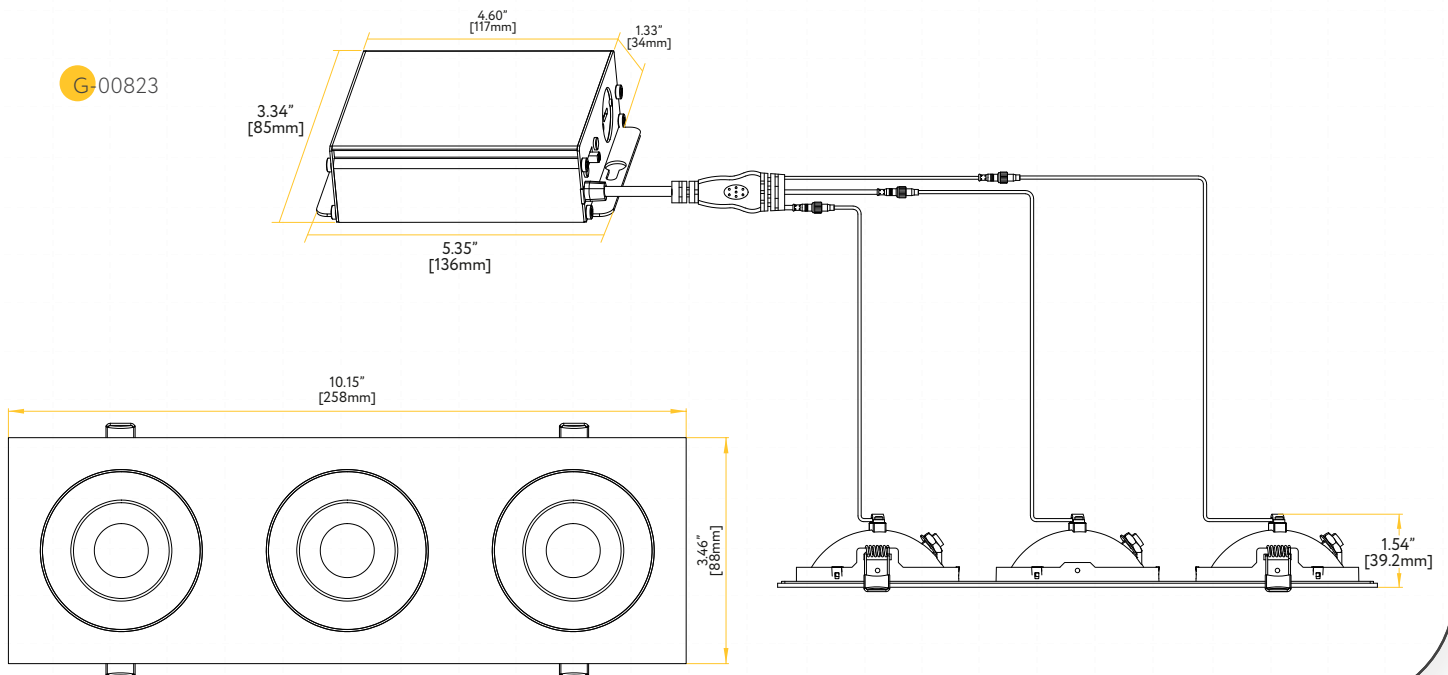

G-00821

G-00822

G-00823