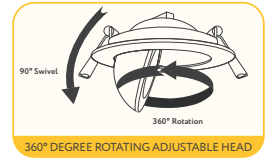

FLARION 3.5" MULTIPLE GIMBAL BLACK

G-01121

G-01122

G-01123

G-01124

Lens options

Pack: 100

ITEM	G-01425	G-01426	G-01427
DESCRIPTION	FL/L3.5/24-DEGREE	FL/L3.5/40-DEGREE	FL/L3.5/60-DEGREE

Interchangeable lens

Dimmable: Down to 5%

Warranty: 3 years

FLARION 3.5" MULTIPLE GIMBAL BLACK

ITEM	G-01121	G-01122	G-01123	G-01124
DESCRIPTION	FL/3.5/10W/GRS/LED/5CCT/BK	FL/3.5/20W/GR/LED/M2/5CCT/BK	FL/3.5/27W/GR/LED/M3/5CCT/BK	FL/3.5/36W/GR/LED/M4/5CCT/BK
FIXTURE	Single Head	Double Head	Triple Head	Four Head
WATTAGE	10W	20W	27W	36W
OUTPUT LUMEN	850LM	1600LM	2400LM	3200LM
INPUT VOLTS	120-277V	120-277V	120-277V	120-277V
TRIM FINISH	Black	Black	Black	Black
OUTPUT VOLTS	33-38V	33-38V	33-38V	33-38V
mA	230mA	495mA	720mA	900mA
COLOR TEMP	27, 30, 35, 41, 50k	27, 30, 35, 41, 50k	27, 30, 35, 41, 50k	27, 30, 35, 41, 50k
CRI	90>	90>	90>	90>
DIMMABLE	Triac or 0-10	Triac or 0-10	Triac or 0-10	Triac or 0-10
BEAM ANGLE	40° (by Default)	40° (by Default)	40° (by Default)	40° (by Default)
CUTOUT	3.65"	3.65" X 7.60"	3.65" X 11.85"	3.65" X 16.15"
OD	4.25"	4.25" X 8.50"	4.25" X 12.75"	4.25" X 17"
HEIGHT	1.66"	1.66"	1.66"	1.66"
WIRE SPACE	7.2 sq inch	10.9 sq inch	14 sq inch	14 sq inch
PACKED	18	18	12	6