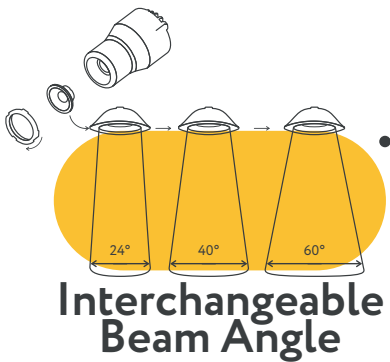

FLARION 3.5" MULTIPLE GIMBAL BLACK

G-01121

G-01122

G-01123

G-01124

Lens options

Pack: 100

ITEM	G-01425	G-01426	G-01427
DESCRIPTION	FL/L3.5/24-DEGREE	FL/L3.5/40-DEGREE	FL/L3.5/60-DEGREE

Interchangeable lens

Dimmable: Down to 5%

Warranty: 3 years

FLARION 3.5" MULTIPLE GIMBAL BLACK

ITEM	G-01121	G-01122	G-01123	G-01124
DESCRIPTION	FL/3.5/10W/GRS/LED/5CCT/BK	FL/3.5/20W/GR/LED/M2/5CCT/BK	FL/3.5/27W/GR/LED/M3/5CCT/BK	FL/3.5/36W/GR/LED/M4/5CCT/BK
FIXTURE	Single Head	Double Head	Triple Head	Four Head
WATTAGE	10W	20W	27W	36W
OUTPUT LUMEN	850LM	1600LM	2400LM	3200LM
INPUT VOLTS	120-277V	120-277V	120-277V	120-277V
TRIM FINISH	Black	Black	Black	Black
OUTPUT VOLTS	33-38V	33-38V	33-38V	33-38V
mA	230mA	495mA	720mA	900mA
COLOR TEMP	27, 30, 35, 41, 50k	27, 30, 35, 41, 50k	27, 30, 35, 41, 50k	27, 30, 35, 41, 50k
CRI	90>	90>	90>	90>
DIMMABLE	Triac or 0-10	Triac or 0-10	Triac or 0-10	Triac or 0-10
BEAM ANGLE	40° (by Default)	40° (by Default)	40° (by Default)	40° (by Default)
CUTOUT	3.65"	3.65" X 7.60"	3.65" X 11.85"	3.65" X 16.15"
OD	4.25"	4.25" X 8.50"	4.25" X 12.75"	4.25" X 17"
HEIGHT	1.66"	1.66"	1.66"	1.66"
WIRE SPACE	7.2 sq inch	10.9 sq inch	14 sq inch	14 sq inch
PACKED	18	18	12	6