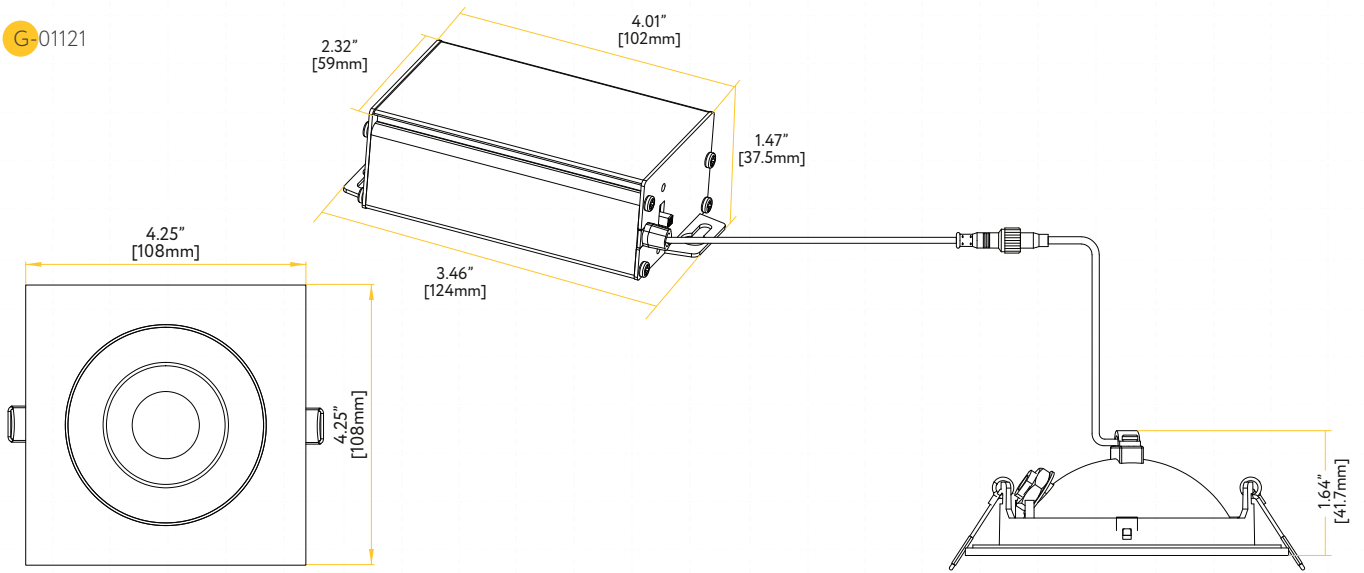

Interchangeable lens

Dimmable: Down to 5%

Warranty: 3 years

FLARION 3.5" MULTIPLE GIMBAL BLACK

ITEM	G-01121	G-01122	G-01123	G-01124
DESCRIPTION	FL/3.5/10W/GRS/LED/5CCT/BK	FL/3.5/20W/GR/LED/M2/5CCT/BK	FL/3.5/27W/GR/LED/M3/5CCT/BK	FL/3.5/36W/GR/LED/M4/5CCT/BK
FIXTURE	Single Head	Double Head	Triple Head	Four Head
WATTAGE	10W	20W	27W	36W
OUTPUT LUMEN	850LM	1600LM	2400LM	3200LM
INPUT VOLTS	120-277V	120-277V	120-277V	120-277V
TRIM FINISH	Black	Black	Black	Black
OUTPUT VOLTS	33-38V	33-38V	33-38V	33-38V
mA	230mA	495mA	720mA	900mA
COLOR TEMP	27, 30, 35, 41, 50k	27, 30, 35, 41, 50k	27, 30, 35, 41, 50k	27, 30, 35, 41, 50k
CRI	90>	90>	90>	90>
DIMMABLE	Triac or 0-10	Triac or 0-10	Triac or 0-10	Triac or 0-10
BEAM ANGLE	40° (by Default)	40° (by Default)	40° (by Default)	40° (by Default)
CUTOUT	3.65"	3.65" X 7.60"	3.65" X 11.85"	3.65" X 16.15"
OD	4.25"	4.25" X 8.50"	4.25" X 12.75"	4.25" X 17"
HEIGHT	1.66"	1.66"	1.66"	1.66"
WIRE SPACE	7.2 sq inch	10.9 sq inch	14 sq inch	14 sq inch
PACKED	18	18	12	6

G-01122 Use G-98822 1 Punch Out

G-01123 Use G-98822 3 Punch Out

G-01124 Use G-98822 5 Punch Out

Extension Cords

G-20247 5ft - G-20248 10ft

Multi Driver Converter

G-01121 Use G-95824 10W

G-01121