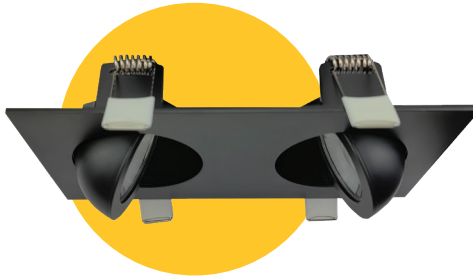

FLARION 3.5" MULTIPLE GIMBAL BLACK

G-01121

G-01122

G-01123

G-01124

Lens options

Pack: 100

ITEM	G-01425	G-01426	G-01427
DESCRIPTION	FL/L3.5/24-DEGREE	FL/L3.5/40-DEGREE	FL/L3.5/60-DEGREE

Interchangeable lens

Dimmable: Down to 5%

Warranty: 3 years

FLARION 3.5" MULTIPLE GIMBAL BLACK

ITEM	G-01121	G-01122	G-01123	G-01124
DESCRIPTION	FL/3.5/10W/GRS/LED/5CCT/BK	FL/3.5/20W/GR/LED/M2/5CCT/BK	FL/3.5/27W/GR/LED/M3/5CCT/BK	FL/3.5/36W/GR/LED/M4/5CCT/BK
FIXTURE	Single Head	Double Head	Triple Head	Four Head
WATTAGE	10W	20W	27W	36W
OUTPUT LUMEN	850LM	1600LM	2400LM	3200LM
INPUT VOLTS	120-277V	120-277V	120-277V	120-277V
TRIM FINISH	Black	Black	Black	Black
OUTPUT VOLTS	33-38V	33-38V	33-38V	33-38V
mA	230mA	495mA	720mA	900mA
COLOR TEMP	27, 30, 35, 41, 50k	27, 30, 35, 41, 50k	27, 30, 35, 41, 50k	27, 30, 35, 41, 50k
CRI	90>	90>	90>	90>
DIMMABLE	Triac or 0-10	Triac or 0-10	Triac or 0-10	Triac or 0-10
BEAM ANGLE	40° (by Default)	40° (by Default)	40° (by Default)	40° (by Default)
CUTOUT	3.65"	3.65" X 7.60"	3.65" X 11.85"	3.65" X 16.15"
OD	4.25"	4.25" X 8.50"	4.25" X 12.75"	4.25" X 17"
HEIGHT	1.66"	1.66"	1.66"	1.66"
WIRE SPACE	7.2 sq inch	10.9 sq inch	14 sq inch	14 sq inch
PACKED	18	18	12	6

Accessories

Emergency LED Driver

15W G-48410

60W G-95521

30W G-48411

25W G-95525

New Construction Plate

G-01121 Use G-19981 2 Punch Out