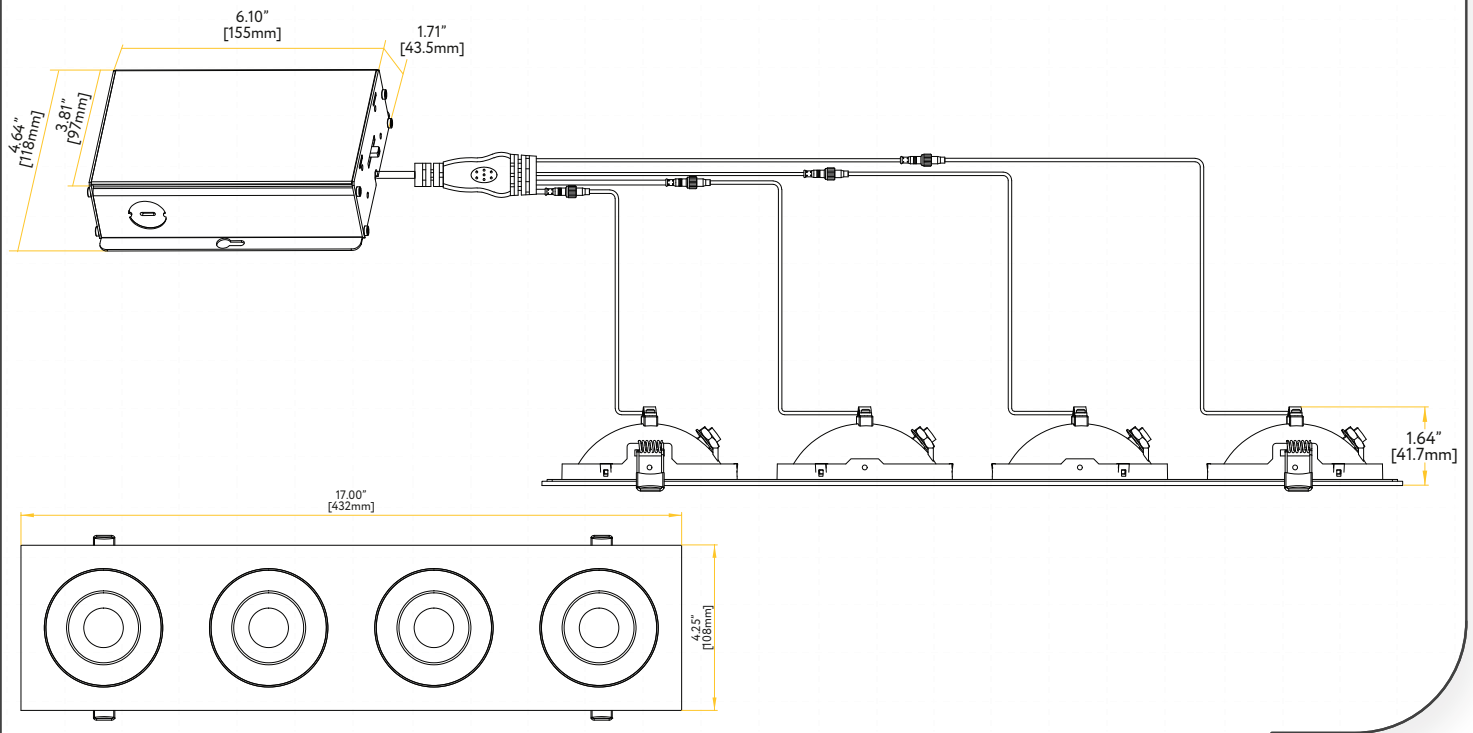

G-01124

Dimmer List

BRAND	SERIES	MODEL	LOAD	
LUTRON	SKYLARK CONTOUR	LECL-153P	150W	
		CTCL-150H	150W	
		LGCL-153PLH	150W	
		CTCL-153P	150W	
		SCL-153P	150W	
		S-600P	600W	
	CASETA	PD-6WCL	150W	
		PD-5NE	150W	
		PD-10NXD	250W	
		DIVA	DVCL-153P	150W

BRAND	SERIES	MODEL	LOAD
LUTRON	TOGLER	TGCL-153P	150W
	ARIADNI	AYCL-153P	150W
	MAESTRO	MACL-153M	600W
	ILLUMATECH	IPL06	150W
LEVITON	SURESLIDE	6672	150W
		6674	150W
EATON	SMART DIMMER	AAL06	300W
PASS & SEYMOUR	HARMONY	DCL453PTCCCV6	150W
GE	ROCKER	10464	150W
	TOGGLE	18027	150W