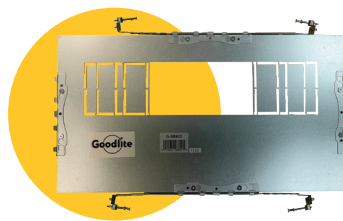

FLARION 3.5" MULTIPLE GIMBAL

ITEM	G-01021	G-01022	G-01023	G-01024
DESCRIPTION	FL/3.5/10W/GRS/LED/5CCT/WH	FL/3.5/20W/GR/LED/M2/5CCT/WH	FL/3.5/27W/GR/LED/M3/5CCT/WH	FL/3.5/36W/GR/LED/M4/5CCT/WH
FIXTURE	Single Head	Double Head	Triple Head	Four Head
WATTAGE	10W	20W	27W	36W
OUTPUT LUMEN	850LM	1600LM	2400LM	3200LM
INPUT VOLTS	120-277V	120-277V	120-277V	120-277V
TRIM FINISH	White	White	White	White
OUTPUT VOLTS	33-38V	33-38V	33-38V	33-38V
mA	230mA	495mA	720mA	900mA
COLOR TEMP	27, 30, 35, 41, 50k	27, 30, 35, 41, 50k	27, 30, 35, 41, 50k	27, 30, 35, 41, 50k
CRI	90>	90>	90>	90>
DIMMABLE	Triac or 0-10	Triac or 0-10	Triac or 0-10	Triac or 0-10
BEAM ANGLE	40° (by Default)	40° (by Default)	40° (by Default)	40° (by Default)
CUTOUT	3.65"	3.65" X 7.60"	3.65" X 11.85"	3.65" X 16.15"
OD	4.25"	4.25" X 8.50"	4.25" X 12.75"	4.25" X 17"
HEIGHT	1.66"	1.66"	1.66"	1.66"
WIRE SPACE	7.2 sq inch	10.9 sq inch	14 sq inch	14 sq inch
PACKED	18	18	12	6

Accessories

Emergency LED Driver

15W G-48410

60W G-95521

30W G-48411

25W G-95525

New Construction Plate

G-01021 Use G-19981 2 Punch Out