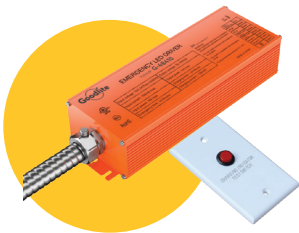

FLARION 3.5" MULTIPLE GIMBAL

G-01021

G-01022

G-01023

G-01024

Lens options

Pack: 100

ITEM	G-01425	G-01426	G-01427
DESCRIPTION	FL/L3.5/24-DEGREE	FL/L3.5/40-DEGREE	FL/L3.5/60-DEGREE

FLARION 3.5" MULTIPLE GIMBAL

ITEM	G-01021	G-01022	G-01023	G-01024
DESCRIPTION	FL/3.5/10W/GRS/LED/5CCT/WH	FL/3.5/20W/GR/LED/M2/5CCT/WH	FL/3.5/27W/GR/LED/M3/5CCT/WH	FL/3.5/36W/GR/LED/M4/5CCT/WH
FIXTURE	Single Head	Double Head	Triple Head	Four Head
WATTAGE	10W	20W	27W	36W
OUTPUT LUMEN	850LM	1600LM	2400LM	3200LM
INPUT VOLTS	120-277V	120-277V	120-277V	120-277V
TRIM FINISH	White	White	White	White
OUTPUT VOLTS	33-38V	33-38V	33-38V	33-38V
mA	230mA	495mA	720mA	900mA
COLOR TEMP	27, 30, 35, 41, 50k	27, 30, 35, 41, 50k	27, 30, 35, 41, 50k	27, 30, 35, 41, 50k
CRI	90>	90>	90>	90>
DIMMABLE	Triac or 0-10	Triac or 0-10	Triac or 0-10	Triac or 0-10
BEAM ANGLE	40° (by Default)	40° (by Default)	40° (by Default)	40° (by Default)
CUTOUT	3.65"	3.65" X 7.60"	3.65" X 11.85"	3.65" X 16.15"
OD	4.25"	4.25" X 8.50"	4.25" X 12.75"	4.25" X 17"
HEIGHT	1.66"	1.66"	1.66"	1.66"
WIRE SPACE	7.2 sq inch	10.9 sq inch	14 sq inch	14 sq inch
PACKED	18	18	12	6

Accessories

Emergency LED Driver

15W G-48410

60W G-95521

30W G-48411

25W G-95525

New Construction Plate

G-01021 Use G-19981 2 Punch Out