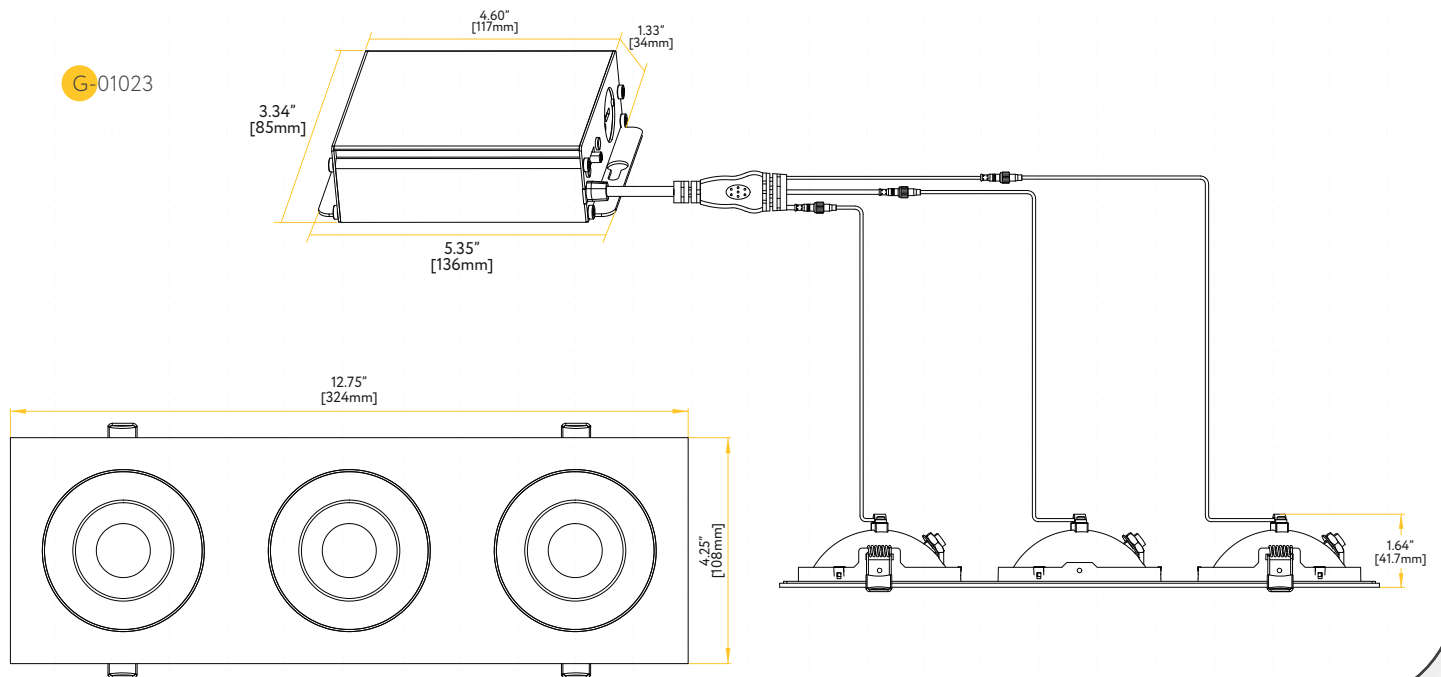

G-01021

G-01022

G-01023