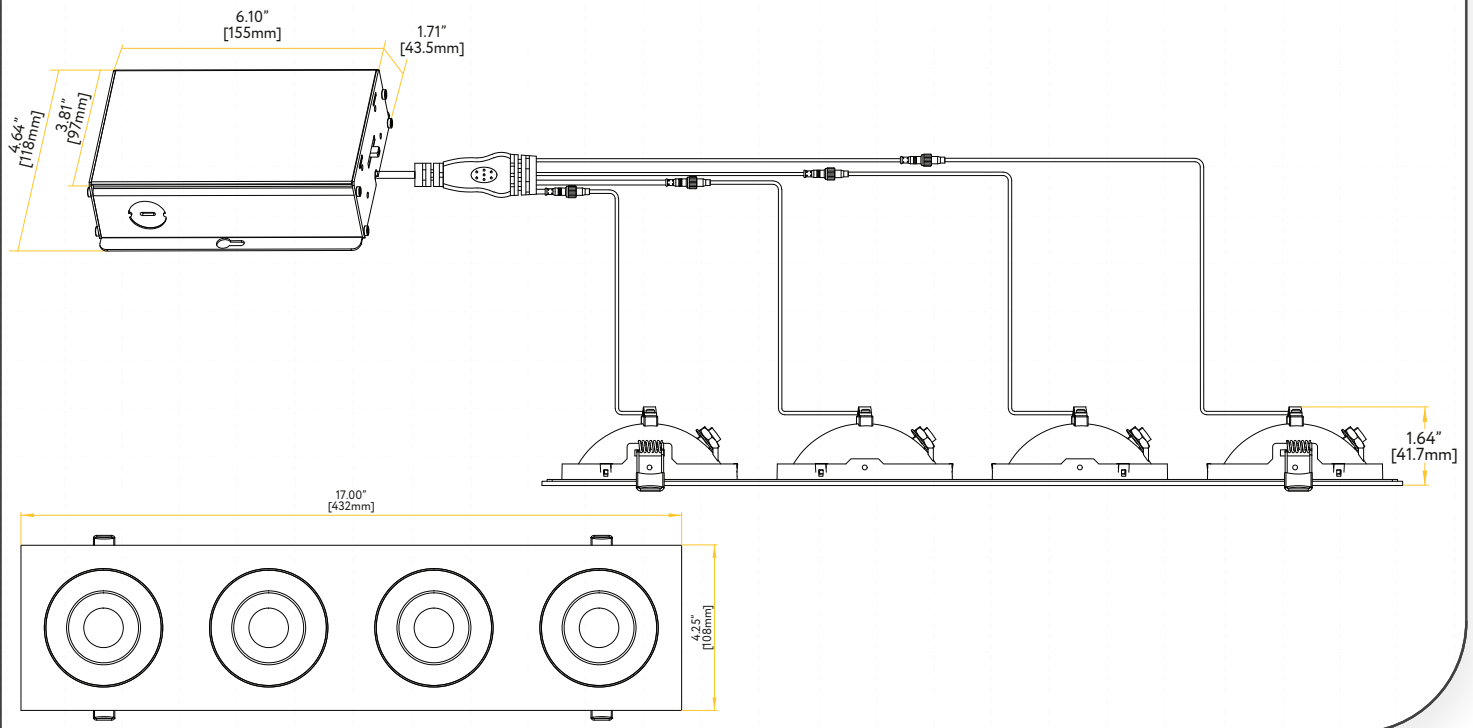

G-01024

Dimmer List

BRAND	SERIES	MODEL	LOAD	
LUTRON	SKYLARK CONTOUR	LECL-153P	150W	
		CTCL-150H	150W	
		LGCL-153PLH	150W	
		CTCL-153P	150W	
		SCL-153P	150W	
		S-600P	600W	
	CASETA	PD-6WCL	150W	
		PD-5NE	150W	
		PD-10NXD	250W	
		DIVA	DVCL-153P	150W

BRAND	SERIES	MODEL	LOAD
LUTRON	TOGLER	TGCL-153P	150W
	ARIADNI	AYCL-153P	150W
	MAESTRO	MACL-153M	600W
LEVITON	ILLUMATECH	IPL06	150W
	SURESLIDE	6672	150W
		6674	150W
EATON	SMART DIMMER	AAL06	300W
PASS & SEYMOUR	HARMONY	DCL453PTCCCV6	150W
GE	ROCKER	10464	150W
	TOGGLE	18027	150W