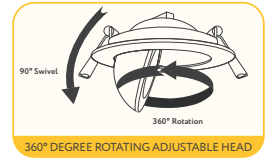

FLARION 3.5" MULTIPLE GIMBAL

G-01021

G-01022

G-01023

G-01024

Lens options

Pack: 100

ITEM	G-01425	G-01426	G-01427
DESCRIPTION	FL/L3.5/24-DEGREE	FL/L3.5/40-DEGREE	FL/L3.5/60-DEGREE

FLARION 3.5" MULTIPLE GIMBAL

ITEM	G-01021	G-01022	G-01023	G-01024
DESCRIPTION	FL/3.5/10W/GRS/LED/5CCT/WH	FL/3.5/20W/GR/LED/M2/5CCT/WH	FL/3.5/27W/GR/LED/M3/5CCT/WH	FL/3.5/36W/GR/LED/M4/5CCT/WH
FIXTURE	Single Head	Double Head	Triple Head	Four Head
WATTAGE	10W	20W	27W	36W
OUTPUT LUMEN	850LM	1600LM	2400LM	3200LM
INPUT VOLTS	120-277V	120-277V	120-277V	120-277V
TRIM FINISH	White	White	White	White
OUTPUT VOLTS	33-38V	33-38V	33-38V	33-38V
mA	230mA	495mA	720mA	900mA
COLOR TEMP	27, 30, 35, 41, 50k	27, 30, 35, 41, 50k	27, 30, 35, 41, 50k	27, 30, 35, 41, 50k
CRI	90>	90>	90>	90>
DIMMABLE	Triac or 0-10	Triac or 0-10	Triac or 0-10	Triac or 0-10
BEAM ANGLE	40° (by Default)	40° (by Default)	40° (by Default)	40° (by Default)
CUTOUT	3.65"	3.65" X 7.60"	3.65" X 11.85"	3.65" X 16.15"
OD	4.25"	4.25" X 8.50"	4.25" X 12.75"	4.25" X 17"
HEIGHT	1.66"	1.66"	1.66"	1.66"
WIRE SPACE	7.2 sq inch	10.9 sq inch	14 sq inch	14 sq inch
PACKED	18	18	12	6