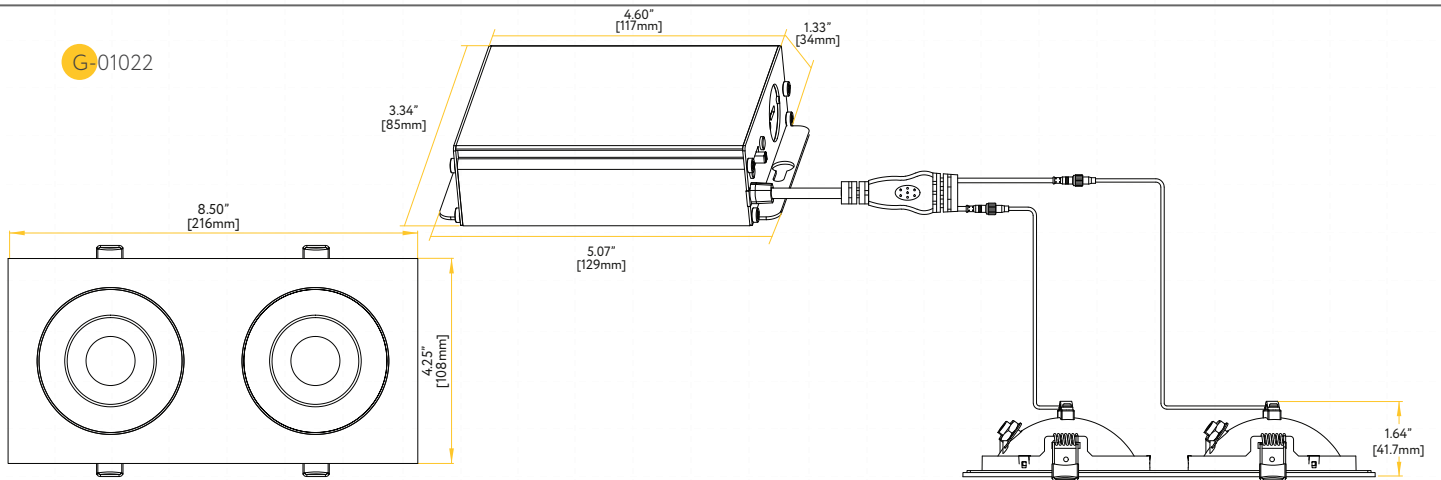

G-01021

G-01022

G-01023