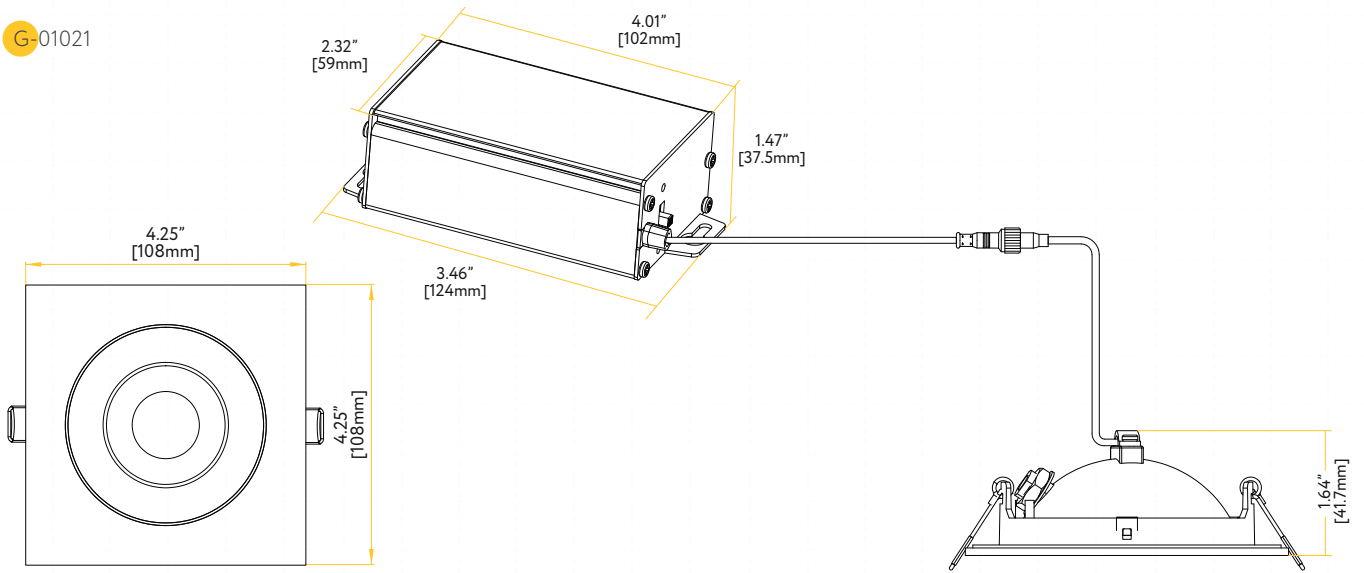

FLARION 3.5" MULTIPLE GIMBAL

ITEM	G-01021	G-01022	G-01023	G-01024
DESCRIPTION	FL/3.5/10W/GRS/LED/5CCT/WH	FL/3.5/20W/GR/LED/M2/5CCT/WH	FL/3.5/27W/GR/LED/M3/5CCT/WH	FL/3.5/36W/GR/LED/M4/5CCT/WH
FIXTURE	Single Head	Double Head	Triple Head	Four Head
WATTAGE	10W	20W	27W	36W
OUTPUT LUMEN	850LM	1600LM	2400LM	3200LM
INPUT VOLTS	120-277V	120-277V	120-277V	120-277V
TRIM FINISH	White	White	White	White
OUTPUT VOLTS	33-38V	33-38V	33-38V	33-38V
mA	230mA	495mA	720mA	900mA
COLOR TEMP	27, 30, 35, 41, 50k	27, 30, 35, 41, 50k	27, 30, 35, 41, 50k	27, 30, 35, 41, 50k
CRI	90>	90>	90>	90>
DIMMABLE	Triac or 0-10	Triac or 0-10	Triac or 0-10	Triac or 0-10
BEAM ANGLE	40° (by Default)	40° (by Default)	40° (by Default)	40° (by Default)
CUTOUT	3.65"	3.65" X 7.60"	3.65" X 11.85"	3.65" X 16.15"
OD	4.25"	4.25" X 8.50"	4.25" X 12.75"	4.25" X 17"
HEIGHT	1.66"	1.66"	1.66"	1.66"
WIRE SPACE	7.2 sq inch	10.9 sq inch	14 sq inch	14 sq inch
PACKED	18	18	12	6

G-01022 Use G-98822 1 Punch Out

G-01023 Use G-98822 3 Punch Out

G-01024 Use G-98822 5 Punch Out

Extension Cords

G-20247 5ft - G-20248 10ft

Multi Driver Converter

G-01021 Use G-95824 10W

G-01021