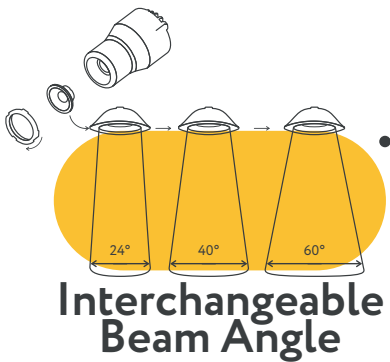

FLARION 3.5" MULTIPLE GIMBAL

G-01021

G-01022

G-01023

G-01024

Lens options

Pack: 100

ITEM	G-01425	G-01426	G-01427
DESCRIPTION	FL/L3.5/24-DEGREE	FL/L3.5/40-DEGREE	FL/L3.5/60-DEGREE

FLARION 3.5" MULTIPLE GIMBAL

ITEM	G-01021	G-01022	G-01023	G-01024
DESCRIPTION	FL/3.5/10W/GRS/LED/5CCT/WH	FL/3.5/20W/GR/LED/M2/5CCT/WH	FL/3.5/27W/GR/LED/M3/5CCT/WH	FL/3.5/36W/GR/LED/M4/5CCT/WH
FIXTURE	Single Head	Double Head	Triple Head	Four Head
WATTAGE	10W	20W	27W	36W
OUTPUT LUMEN	850LM	1600LM	2400LM	3200LM
INPUT VOLTS	120-277V	120-277V	120-277V	120-277V
TRIM FINISH	White	White	White	White
OUTPUT VOLTS	33-38V	33-38V	33-38V	33-38V
mA	230mA	495mA	720mA	900mA
COLOR TEMP	27, 30, 35, 41, 50k	27, 30, 35, 41, 50k	27, 30, 35, 41, 50k	27, 30, 35, 41, 50k
CRI	90>	90>	90>	90>
DIMMABLE	Triac or 0-10	Triac or 0-10	Triac or 0-10	Triac or 0-10
BEAM ANGLE	40° (by Default)	40° (by Default)	40° (by Default)	40° (by Default)
CUTOUT	3.65"	3.65" X 7.60"	3.65" X 11.85"	3.65" X 16.15"
OD	4.25"	4.25" X 8.50"	4.25" X 12.75"	4.25" X 17"
HEIGHT	1.66"	1.66"	1.66"	1.66"
WIRE SPACE	7.2 sq inch	10.9 sq inch	14 sq inch	14 sq inch
PACKED	18	18	12	6