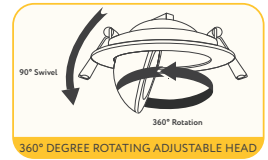

# FLARION 3.5" ROUND GIMBAL

**G-01020**

**G-01120**

ITEM	G-01020			ITEM	G-01120		
DESCRIPTION	FL/3.5/10W/GR/LED/5CCT/WH	COLOR TEMP	27,30,35,41,50k	DESCRIPTION	FL/3.5/10W/GR/LED/5CCT/BK	COLOR TEMP	27,30,35,41,50k
FIXTURE	Round	CRI	90>	FIXTURE	Round	CRI	90>
WATTAGE	10W	DIMMABLE	Triac or 0-10	WATTAGE	10W	DIMMABLE	Triac or 0-10
OUTPUT LUMEN	850LM	BEAM ANGLE	40° (by Default)	OUTPUT LUMEN	850LM	BEAM ANGLE	40° (by Default)
INPUT VOLTS	120-277V	CUTOUT	3.65"	INPUT VOLTS	120-277V	CUTOUT	3.65"
TRIM FINISH	White	OD	4.25"	TRIM FINISH	Black	OD	4.25"
OUTPUT VOLTS	33-38V	HEIGHT	1.64"	OUTPUT VOLTS	33-38V	HEIGHT	1.64"
mA	230mA	WIRE SPACE	7.2 Sq inch	mA	230mA	WIRE SPACE	7.2 Sq inch