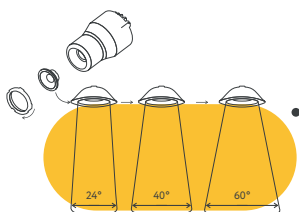

Lens options

Interchangeable Beam Angle