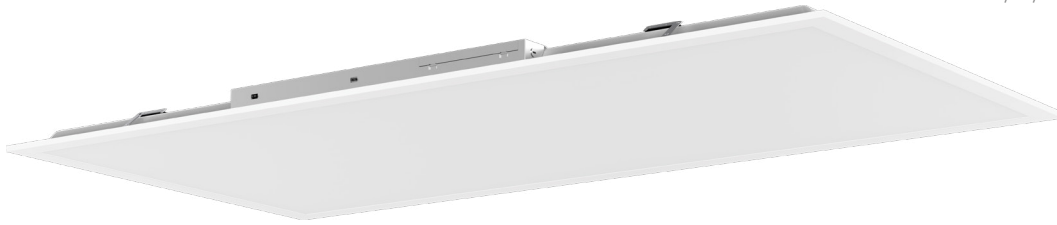

NEPTUNE

2X4 BACKLIT FLAT PANEL

2X4

G-11922

NP/BP/2X4/70W/WS3/5CCT

Lumens:	6250/7500/8750
Wattage:	50W/60W/70W
Voltage:	120/277V
CRI:	80
Beam Angle:	120°
CCT:	30, 35, 41, 50, 65k
Dimmable:	0-10V
Pack:	1