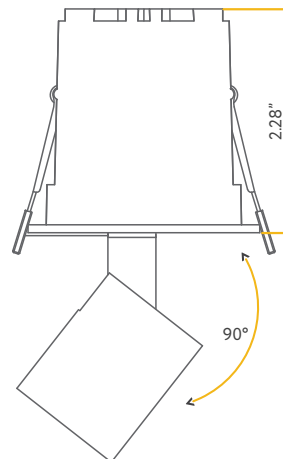

DIPPER

2" SINGLE HEAD RETRACTABLE DOWNLIGHT

2"

Cut Out: 1.70" X 1.85"

G-21051

DP2/SQ/3W/5CCT/WT

White

G-21065

DP2/SQ/3W/5CCT/BK

Black

Lumens:	170
Wattage:	3W
Voltage:	120V
CRI:	90
Beam Angle:	40°
CCT:	27, 30, 35, 41, 50k
Dimmable:	Yes
Pack:	18

- 5CCT COLOR SELECTABLE
- CRI 90+ TRUE COLORS
- AIR TIGHT
- WET LOCATION
- DIMMABLE DOWN TO 5%
- IC RATED

- JA8 TITLE 24
- ETL US
- FC

Accessories:
NC Plate: G-21062 (0)