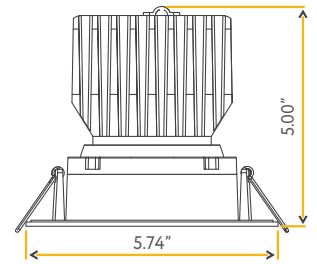

**Accessories:**

NC Plate: G-48449 (2)

**SATURN**

4" SINGLE HEAD REGRESS MULTIPLE

4"

Cut Out: 4.55"

<b>Lumens:</b>	1750
<b>Wattage:</b>	20W
<b>Voltage:</b>	120/277V
<b>CRI:</b>	90
<b>Beam Angle:</b>	60°
<b>CCT:</b>	27, 30, 35, 41, 50k
<b>Dimmable:</b>	Triac or 0-10V
<b>Pack:</b>	18