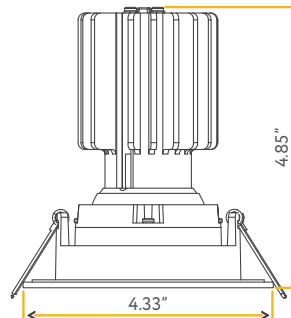

G-97321

R3/11W/GRR/LED/SCCT BK

Black