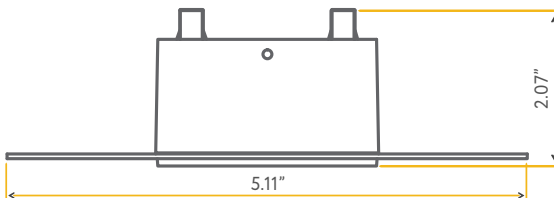

Accessories:
NC Plate: G-19975 (3)
Multi Light: G-95824 10W / G-95825 14W

STAR

4" SQUARE TRIMLESS FLUSHED

4"

Cut Out: 2.95"

G-96626

SR4/20W/SQ/5CCT/TL

Square