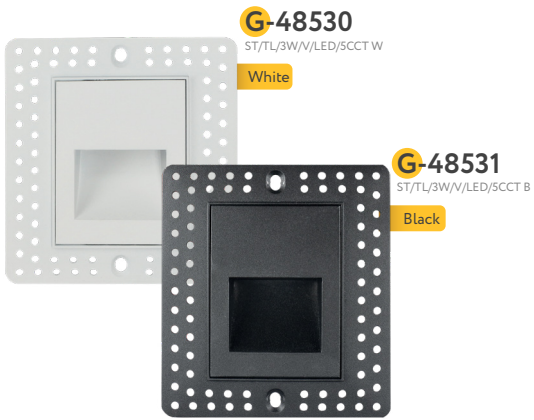

VERTICAL TRIMLESS STEP LIGHT

G-48530

ST/TL/3W/V/LED/SCCT W

White

G-48531

ST/TL/3W/V/LED/SCCT B

Black

SELECTABLE COLOR TEMPERATURE
2700K - 3000K - 3500K - 4100K - 5000K