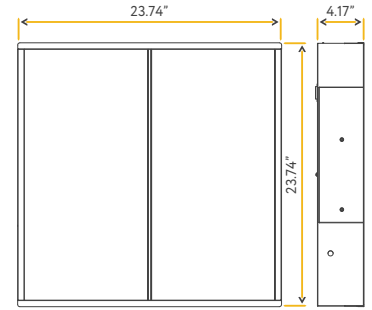

- JA8 TITLE 24
- DLC LISTED PREMIUM
- ETL LISTED US
- FC

NEPTUNE

2X2 CENTER LINE FIXTURE

2X2

G-98028

F/2X2/50W/CL/WS3/5CCT

G-98029-EM

F/2X2/50W/CL/4CCT/WS3/EM