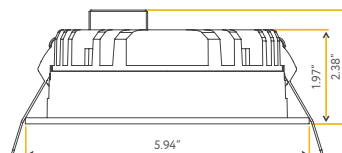

COMMERCIAL

5" COMMERCIAL REGRESS DOWNLIGHT

5"

Cut Out: 5.20"

G-98523

RS5/23W-IC/32W-NIC/RD/LED/5CCT/BX

Lumens:	2000/3000
Wattage:	23/32W
Voltage:	120/277V
CRI:	90
Beam Angle:	100°
CCT:	27, 30, 35, 41, 50k
Dimmable:	Triac or 0-10V
Pack:	12