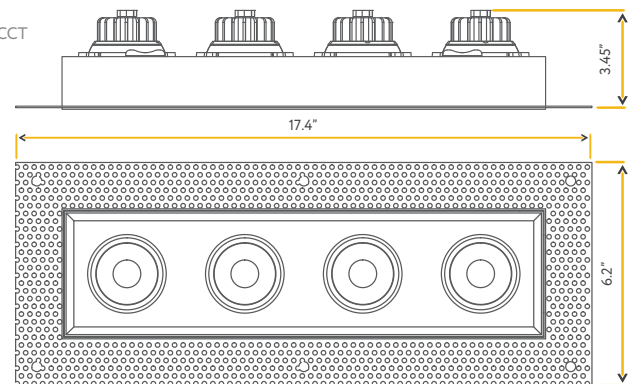

3.5"

Cut Out: 3.95" X 15.30"