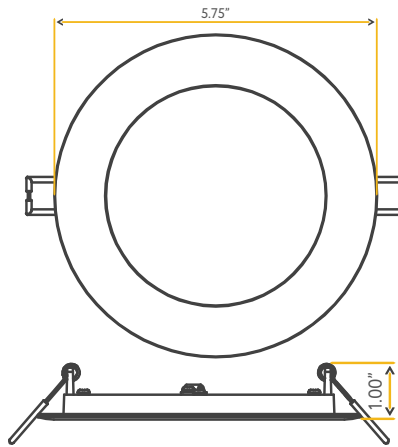

STAR

5" ROUND FLUSHED SLIM

G-20222
S5/15W/R/LED/SCCT

5"

Cut Out: 5.25"

Lumens:	1350
Wattage:	15W
Voltage:	120/277V
CRI:	90
Beam Angle:	100°
CCT:	27, 30, 35, 41, 50k
Dimmable:	Triac or 0-10V
Pack:	18

Accessories:
NC Plate: G-19975 (6)
Multi Light: G-95825 14W

STAR