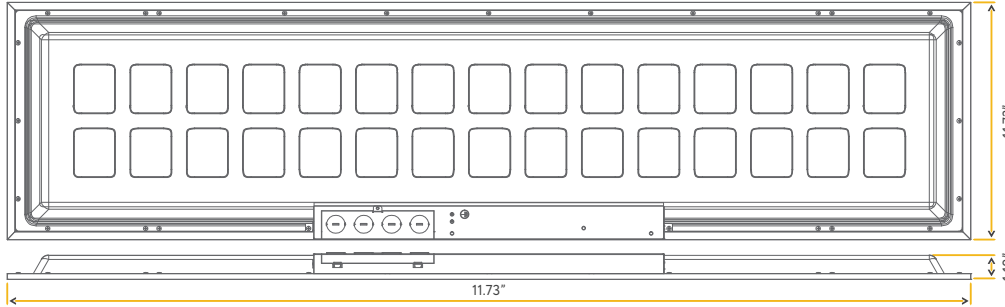

- JA8 TITLE 24
- DLC LISTED PREMIUM
- ETL LISTED US
- FC

NEPTUNE

1X4 BACKLIT FLAT PANEL

1X4

G-11920

NP/BP/1X4/50W/WS3/5CCT

Lumens:	3750/5000/6250
Wattage:	30W/40W/50W
Voltage:	120/277V
CRI:	80
Beam Angle:	120°
CCT:	30, 35, 41, 50, 65k
Dimmable:	0-10V
Pack:	1