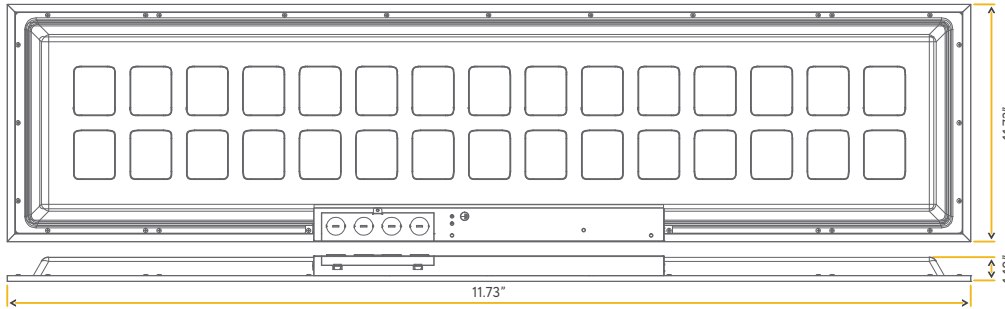

NEPTUNE

1X4 BACKLIT FLAT PANEL

1X4

G-11920

NP/BP/1X4/50W/WS3/5CCT

Lumens:	3750/5000/6250
Wattage:	30W/40W/50W
Voltage:	120/277V
CRI:	80
Beam Angle:	120°
CCT:	30, 35, 41, 50, 65k
Dimmable:	0-10V
Pack:	1

NEPTUNE

2X2 BACKLIT FLAT PANEL

2X2