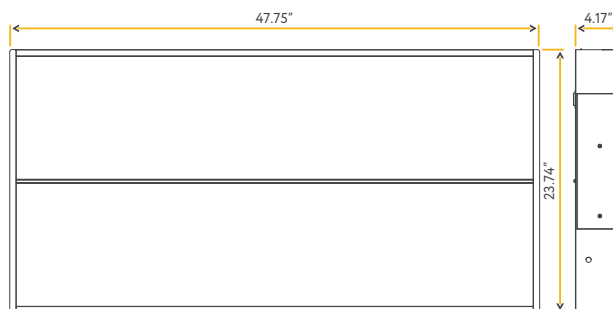

NEPTUNE

2X4 CENTER LINE FIXTURE

2X4

G-98120

F/2X4/72W/CL/WS3/4CCT

G-98121-EM

F/2X4/72W/CL/4CCT/WS3/EM

Lumens:	5910/6920/7560
Wattage:	50W/60W/72W
Voltage:	120/277V
CRI:	90
Beam Angle:	120°
CCT:	30, 35, 41, 50k
Dimmable:	0-10V
Pack:	1