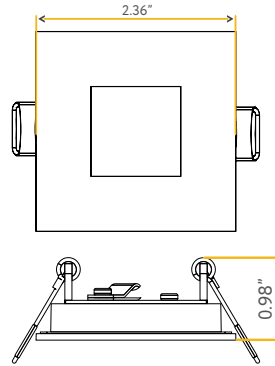

Accessories:

NC Plate:	G-19975 (7)
Multi Light:	G-95826 20W

STAR

2" SQUARE FLUSHED SLIM

2"

Cut Out: 2.08"

G-20217
S2/5W/SQ/LED/5CCT

Lumens:	300
Wattage:	5W
Voltage:	120V
CRI:	90
Beam Angle:	100°
CCT:	27, 30, 35, 41, 50k
Dimmable:	Yes
Pack:	18