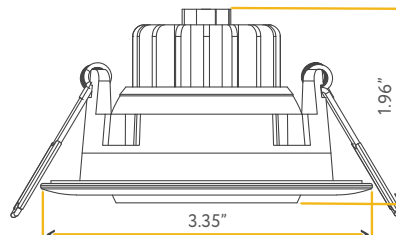

3" FLUSHED GIMBAL

3"

Cut Out: 2.75"

**G-19851**

R3/8W/GS/LED/5CCT

Lumens:	650
Wattage:	8W
Voltage:	120V
CRI:	90
Beam Angle:	40°
CCT:	27, 30, 35, 41, 50k
Dimmable:	Yes
Pack:	18

- 5CCT COLOR SELECTABLE
- CRI 90\* TRUE COLORS
- AIR TIGHT
- WET LOCATION
- DIMMABLE DOWN TO 5%
- IC RATED