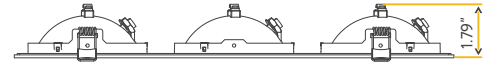

G-01323

FL/4/36W/GR/M3/5CCT/BK

Black

Lumens:	3600 (1200 each head)
Wattage:	36W
Voltage:	120/277V
CRI:	90
Beam Angle:	40° Clear (by Default)
CCT:	27, 30, 35, 41, 50k
Dimmable:	Triac or 0-10V
Pack:	12