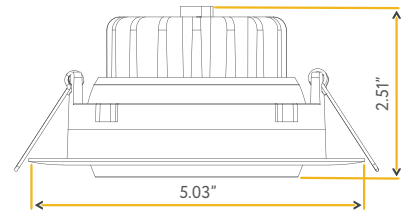

Lumens:	1200
Wattage:	14W
Voltage:	120V
CRI:	90
Beam Angle:	40°
CCT:	27, 30, 35, 41, 50k
Dimmable:	Yes
Pack:	18

- 5CCT COLOR SELECTABLE
- CRI 90+ TRUE COLORS
- AIR TIGHT
- WET LOCATION
- DIMMABLE DOWN TO 5%
- IC RATED

- JA8 TITLE 24
- ETL US
- FC

1. **Accessories:**
2. NC Plate: G-19975 (4)
   - Multi Light: G-95825 14W