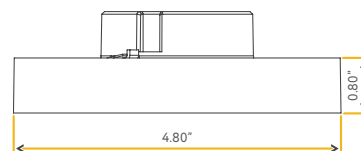

G-48544
ED5/12W/R/LED/SCCT/BK

Black

Lumens:	780
Wattage:	12W
Voltage:	120V
CRI:	90
Beam Angle:	120°
CCT:	27, 30, 35, 41, 50k
Dimmable:	Yes
Pack:	20