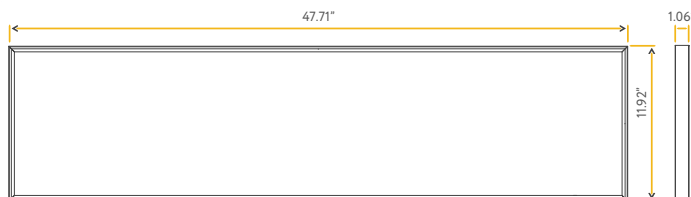

- JA8 TITLE 24
- DLC LISTED PREMIUM
- ETL LISTED US
- FC

GLAWRE'

1X4 SURFACE MOUNT FIXTURE

G-12022
GL/SM/1X4/50W/LED/WS3/SCCT

1X4

Lumens:	3660/4720/5750
Wattage:	30W/40W/50W
Voltage:	120/277V
CRI:	80
Beam Angle:	120°
CCT:	30, 35, 41, 50, 65k
Dimmable:	0-10V
Pack:	2