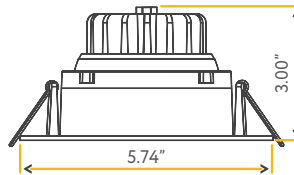

**SATURN**

**4" REGRESS GIMBAL**

**4"**

Cut Out: 4.55"

**G-20092**  
R4/14W/GSR/LED/SCCT  
White

**G-48367**  
R4/14W/GSR/LED/BK/SCCT  
120/277V Triac/0-10  
Black

<b>Lumens:</b>	1200
<b>Wattage:</b>	14W
<b>Voltage:</b>	120V
<b>CRI:</b>	90
<b>Beam Angle:</b>	40°
<b>CCT:</b>	27, 30, 35, 41, 50k
<b>Dimmable:</b>	Yes
<b>Pack:</b>	18