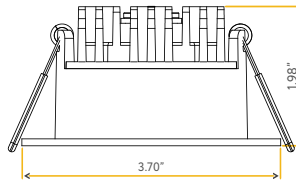

Square

Lumens:	750
Wattage:	10W
Voltage:	120/277V
CRI:	90
Beam Angle:	100°
CCT:	27, 30, 35, 41, 50k
Dimmable:	Triac or 0-10V
Pack:	18

Accessories:

NC Plate:	G-19975 (2)
Multi Light:	G-95824 10W

REGULUS

4" REGRESS SLIM