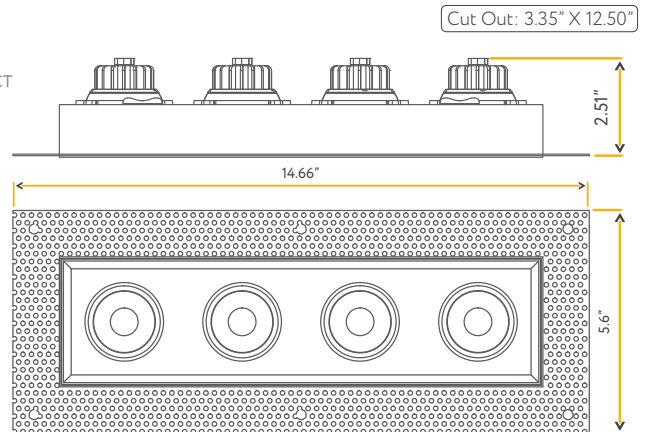

Lumens:	2800 (700 each head)
Wattage:	30W
Voltage:	120/277V
CRI:	90
Beam Angle:	40°
CCT:	27, 30, 35, 41, 50k
Dimmable:	Triac or 0-10V
Pack:	6

Accessories:
NC Plate: G-48449 (1)