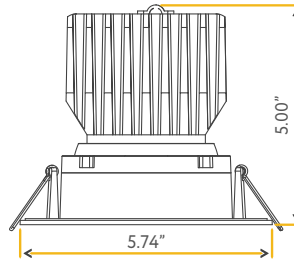

**Accessories:**  
 NC Plate: G-19975 ( 5 )  
 Multi Light: G-95825 14W

**SATURN**

**4" HO REGRESS GIMBAL**

**4"**

Cut Out: 4.55"

**G-97420**  
R4/20W/GRR/LED/SCCT  
White

**G-97421**  
R4/20W/GRR/LED/SCCT BK  
120/277V Triac/0-10  
Black