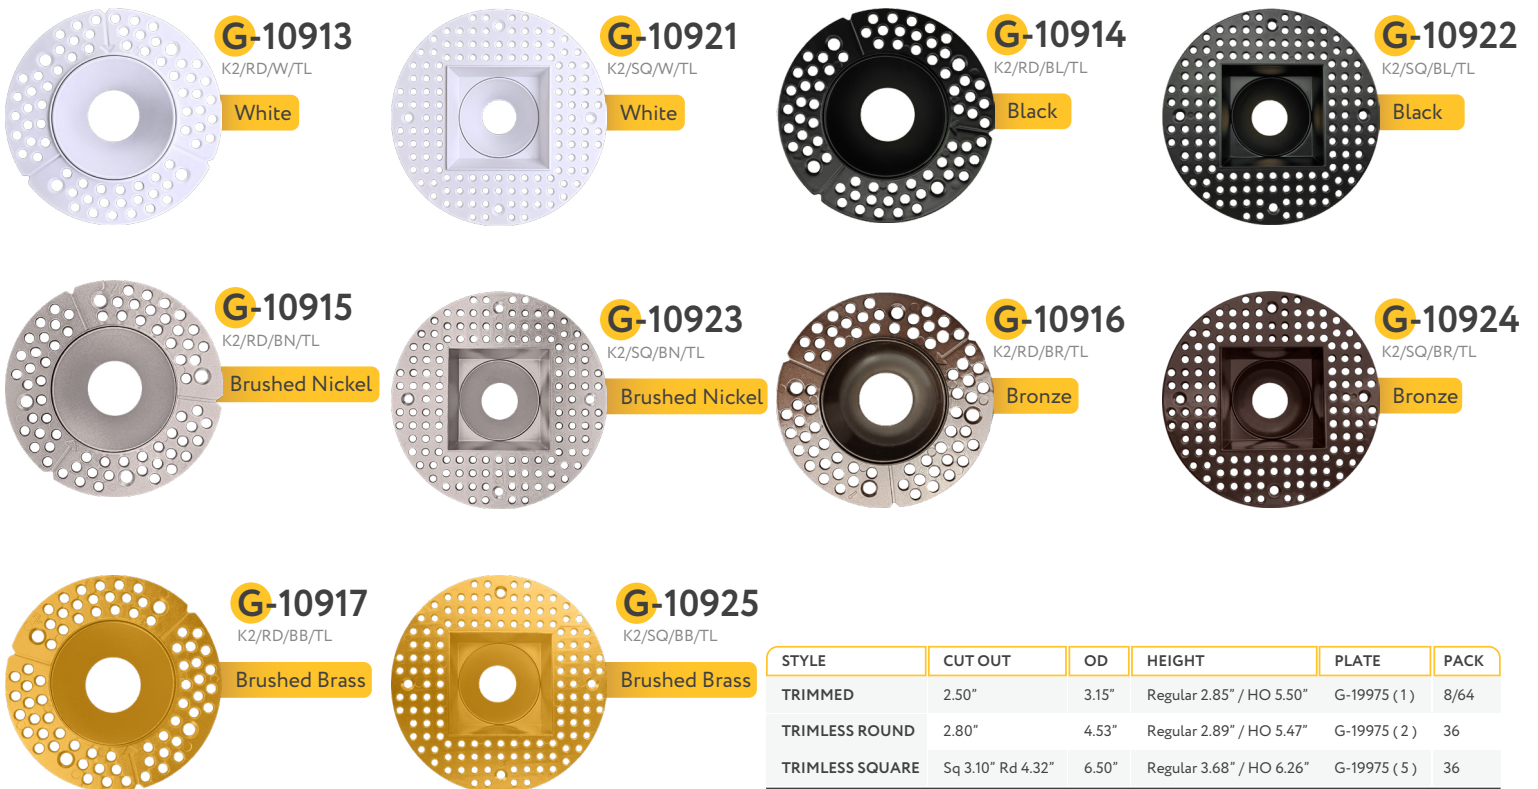

3" INTERCHANGEABLE MODULE 10-11

3.5" INTERCHANGEABLE MODULE 12-13

4" INTERCHANGEABLE MODULE 14-15

6" INTERCHANGEABLE MODULE 16

VENUS SERIES

5" TRIMMED LUMINAIRE 16-17

TRIMLESS LUMINAIRE'S 17-19

SATURN SERIES

ST/L/M/15W/LED/SCCT

Installation View

Lumens:	1200
Wattage:	15W
Voltage:	Input 24V
CRI:	90+
Beam Angle:	50° Clear (by Default)
CCT:	27, 30, 35, 41, 50k
Dimmable:	Triac or 0-10V
Pack:	6

Accessories:

NC Plate: G-19975 (7)

Accessories:
Multi Light: G-95825 14W
G-95826 20W

ASTER

2" INTERCHANGEABLE TRIMS

2"

2" INTERCHANGEABLE TRIMLESS KITS

2"

STYLE	CUT OUT	OD	HEIGHT	PLATE	PACK
TRIMMED	2.50"	3.15"	Regular 2.85" / HO 5.50"	G-19975 (1)	8/64
TRIMLESS ROUND	2.80"	4.53"	Regular 2.89" / HO 5.47"	G-19975 (2)	36
TRIMLESS SQUARE	Sq 3.10" Rd 4.32"	6.50"	Regular 3.68" / HO 6.26"	G-19975 (5)	36