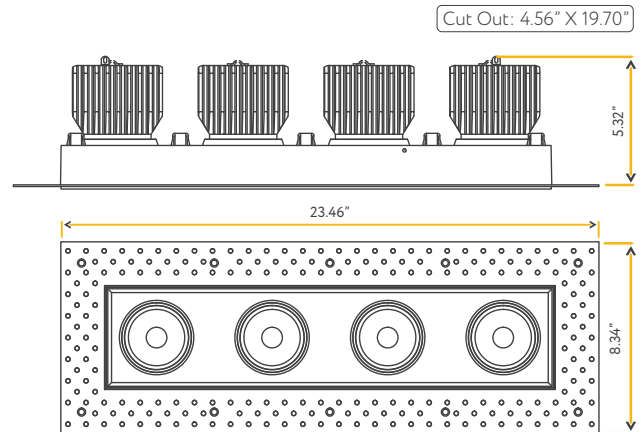

SATURN

4" TRIPLE HEAD TRIMLESS REGRESS MULTIPLE

4"

G-99223

SN84W/GR/M3/5CCT/TL/WH

White

G-99323

SN84W/GR/M3/5CCT/TL/BK

Black

Lumens:	4800/7800
Wattage:	54/84W
Voltage:	120/277V
CRI:	90
Beam Angle:	60°
CCT:	27, 30, 35, 41, 50k
Dimmable:	Triac or 0-10V
Pack:	4
IC rated-at	54W

Accessories:
NC Plate: G-98823 (3)

SATURN

4" FOUR HEAD TRIMLESS REGRESS MULTIPLE

4"

G-99224

SN112W/GR/M4/5CCT/TL/WH

White

G-99324

SN112W/GR/M4/5CCT/TL/BK

Black

Lumens:	6400/10400
Wattage:	72/112W
Voltage:	120/277V
CRI:	90
Beam Angle:	60°
CCT:	27, 30, 35, 41, 50k
Dimmable:	Triac or 0-10V
Pack:	2

Accessories:
NC Plate: G-98823 (5)