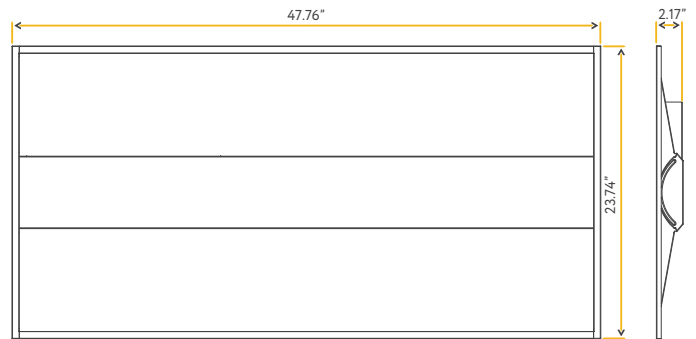

G-98023-EM

F/2X4/72W/CB/WS3/4CCT/EM

Lumens:	6220/7410/8580
Wattage:	50W/60W/72W
Voltage:	120/277V
CRI:	90
Beam Angle:	120°
CCT:	30, 35, 41, 50k
Dimmable:	0-10V
Pack:	1

- 4CCT COLOR SELECTABLE
- CRI 90+ TRUE COLORS
- AIR TIGHT
- WET LOCATION
- DIMMABLE DOWN TO 10%
- IC RATED

- JA8 TITLE 24
- DLC LISTED PREMIUM
- ETL LISTED US
- FC