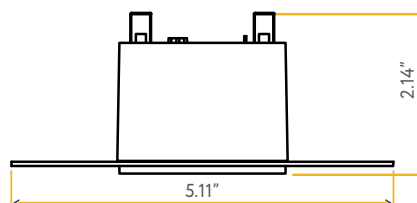

STAR

3" SQUARE TRIMLESS FLUSHED

3"

Cut Out: 2.28"

G-96625

SR3/15W/SQ/5CCT/TL

Square

Lumens:	750/1100
Wattage:	10/15W
Voltage:	120/277V
CRI:	90
Beam Angle:	100°
CCT:	27, 30, 35, 41, 50k
Dimmable:	Triac or 0-10V
Pack:	18
IC rated-at 10W	

JA8
TITLE 24

Accessories:

NC Plate: G-19975 (3)

Multi Light: G-95824 10W / G-95825 14W