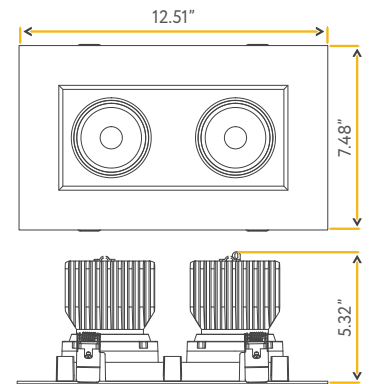

4"

Cut Out: 4.65"X 9.37"

Lumens:	3200/5200
Wattage:	36/56W
Voltage:	120/277V
CRI:	90
Beam Angle:	60°
CCT:	27, 30, 35, 41, 50k
Dimmable:	Triac or 0-10V
Pack:	4
IC rated-at	36W

Accessories:

NC Plate: G-98823 (1)