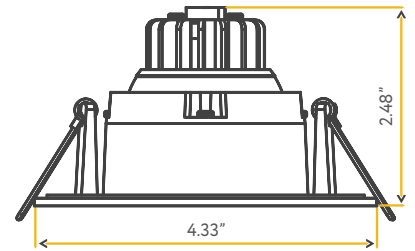

G-48369

R3/8W/GSR/LED/BB/5CCT

Brushed Brass

Lumens:	700
Wattage:	8W
Voltage:	120V
CRI:	90
Beam Angle:	40°
CCT:	27, 30, 35, 41, 50k
Dimmable:	Yes
Pack:	18

- 5CCT COLOR SELECTABLE
- CRI 90+ TRUE COLORS
- AIR TIGHT
- WET LOCATION
- DIMMABLE DOWN TO 5%
- IC RATED

- JA8 TITLE 24
- ETL US
- FC

Accessories:

- NC Plate: G-19975 (3)
- Multi Light: G-95823 8W