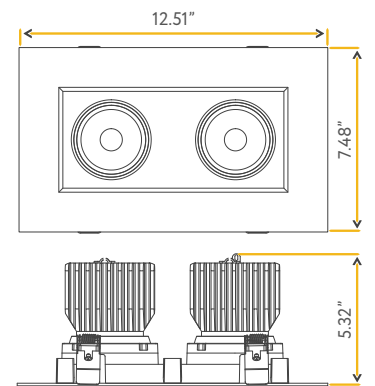

SATURN

4" DOUBLE HEAD REGRESS MULTIPLE

4"

Cut Out: 4.65"X 9.37"

Lumens:	3200/5200
Wattage:	36/56W
Voltage:	120/277V
CRI:	90
Beam Angle:	60°
CCT:	27, 30, 35, 41, 50k
Dimmable:	Triac or 0-10V
Pack:	4
IC rated-at	36W

Accessories:

NC Plate: G-98823 (1)

JA8
TITLE 24

ETL
US

FC