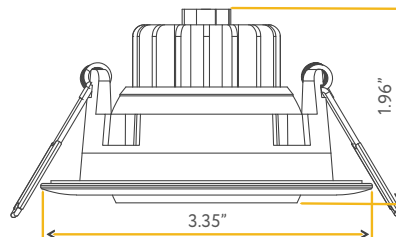

SATURN

4" FLUSHED GIMBAL

4"

Cut Out: 4.00"

G-20006
R4/14W/SQ/LED/5CCT

Lumens:	1100
Wattage:	14W
Voltage:	120V
CRI:	90
Beam Angle:	40°
CCT:	27, 30, 35, 41, 50k
Dimmable:	Yes
Pack:	18

- 5CCT COLOR SELECTABLE
- CRI 90+ TRUE COLORS
- AIR TIGHT
- WET LOCATION
- DIMMABLE DOWN TO 5%
- IC RATED