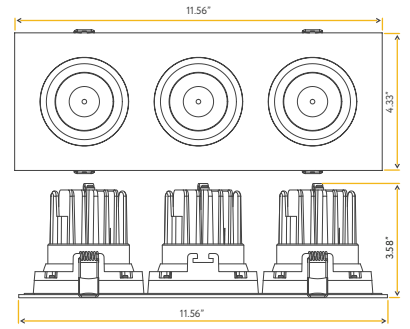

Cut Out: 3.50" x 10.70"

Lumens:	3750/5250
Wattage:	39/60W
Voltage:	120/277V
CRI:	90
Beam Angle:	40° Clear (by Default)
CCT:	27, 30, 35, 41, 50k
Dimmable:	Triac or 0-10V
Pack:	6
IC rated-at	39W

Accessories: