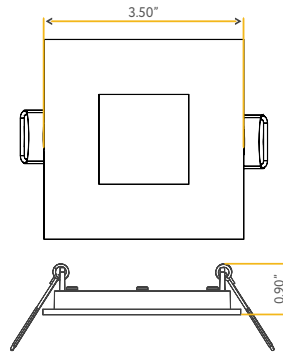

**Accessories:**

<b>NC Plate:</b>	G-19975 ( 0 )
<b>Multi Light:</b>	G-95823 5W

STAR

3" SQUARE FLUSHED SLIM

3"

Cut Out: 2.94"

**G-20225**  
S3/8W/SQ/LED/5CCT

<b>Lumens:</b>	500
<b>Wattage:</b>	8W
<b>Voltage:</b>	120/277V
<b>CRI:</b>	90
<b>Beam Angle:</b>	100°
<b>CCT:</b>	27, 30, 35, 41, 50k
<b>Dimmable:</b>	Yes
<b>Pack:</b>	18