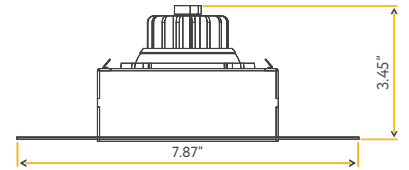

G-95723

R3.5/14W/GRS/LED/TL/5CCT B

Black

Lumens:	1200
Wattage:	14W
Voltage:	120/277V
CRI:	90
Beam Angle:	40°
CCT:	27, 30, 35, 41, 50k
Dimmable:	Triac or 0-10V
Pack:	18

Accessories:

NC Plate: G-19975 (7)

Multi Light: G-95825 14W