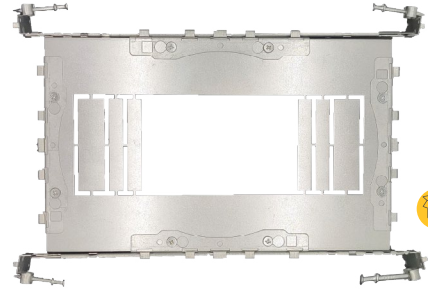

G-48318

Uni. Sizes 5.11"/6.29"/7.48"/9.44" x 3.35"