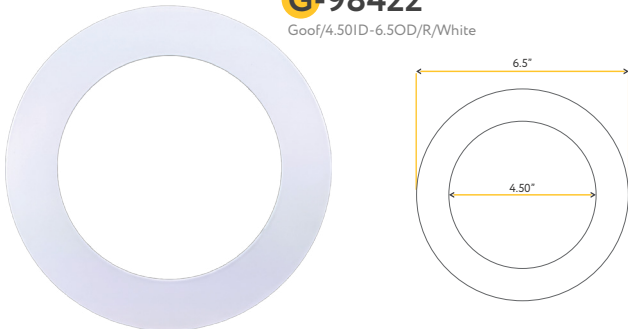

Pack: 10/100

ACCESSORIES

WHITE GOOF RING

**G-98420**  
Goof/2.2ID-3.75OD/R/White

**G-98421**  
Goof/2.75ID-4.5OD/R/White

**G-98422**  
Goof/4.50ID-6.5OD/R/White

**G-98423**  
Goof/6.5ID-8.0OD/R/White

Pack: 100