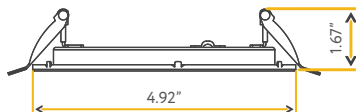

FIRE RATED

4" FIRE RATED SQUARE SLIM

4"

Cut Out: 3.95"

G-97022

S4/12W/SQ/LED/5CCT FR

Fire Rated

Lumens:	850
Wattage:	12W
Voltage:	120/277V
CRI:	90
Beam Angle:	100°
CCT:	27, 30, 35, 41, 50k
Dimmable:	Triac or 0-10V
Wire:	FT6 Plenum rated
Certified:	UL 263 & ASTM E119
Pack:	18