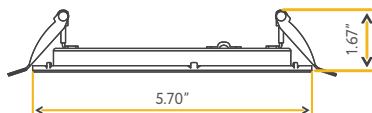

FIRE RATED

5" FIRE RATED SQUARE SLIM

5"

Cut Out: 5.10"

G-97023

S5/15W/SQ/LED/5CCT FR

Fire Rated

Lumens:	1600
Wattage:	18W
Voltage:	120/277V
CRI:	90
Beam Angle:	100°
CCT:	27, 30, 35, 41, 50k
Dimmable:	Triac or 0-10V
Wire:	FT6 Plenum rated
Certified:	UL 263 & ASTM E119
Pack:	18

Accessories:
NC Plate: G-19975 (6)
Multi Light: G-95825 18W