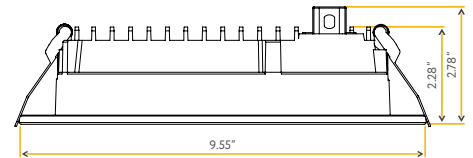

COMMERCIAL

8" COMMERCIAL REGRESS DOWNLIGHT

8"

Cut Out: 8.00"

G-98526

RS8/50W-1C/80W-NIC/RD/LED/5CCT/BX

Lumens:	5000/8000
Wattage:	50/80W
Voltage:	120/277V
CRI:	90
Beam Angle:	100°
CCT:	27, 30, 35, 41, 50k
Dimmable:	Triac at 58W/0-10V at 58/80W
Pack:	4