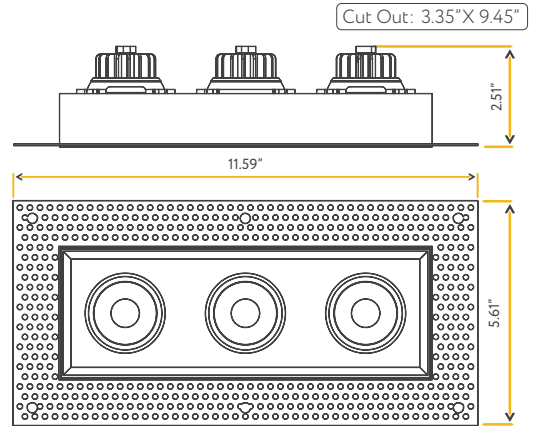

G-95722

R3/23W/GR/LED/M3/TL/5CCT B

Black

Lumens:	1800 (600 each head)
Wattage:	23W
Voltage:	120V
CRI:	90
Beam Angle:	40°
CCT:	27, 30, 35, 41, 50k
Dimmable:	Yes
Pack:	18

- 5CCT COLOR SELECTABLE
- CRI 90° TRUE COLORS
- AIR TIGHT
- WET LOCATION
- DIMMABLE DOWN TO 5%
- IC RATED

Accessories:
NC Plate: G-48318 (3)