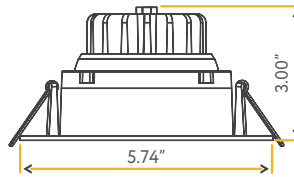

Lumens:	1200
Wattage:	14W
Voltage:	120V
CRI:	90
Beam Angle:	40°
CCT:	27, 30, 35, 41, 50k
Dimmable:	Yes
Pack:	18