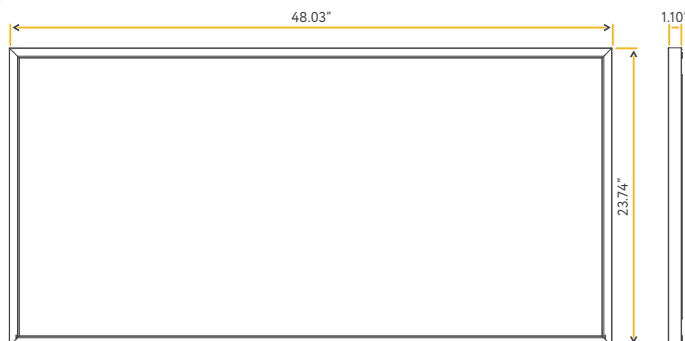

- JA8 TITLE 24
- DLC LISTED PREMIUM
- ETL US
- FC

GLAWRE'

2X4 SURFACE MOUNT FIXTURE

2X4

G-12024

GL/SM/2X4/62W/LED/WS3/5CCT

Lumens:	5000/6000/7500
Wattage:	40W/50W/62W
Voltage:	120/277V
CRI:	80
Beam Angle:	120°
CCT:	30, 35, 41, 50, 65k
Dimmable:	0-10V
Pack:	2