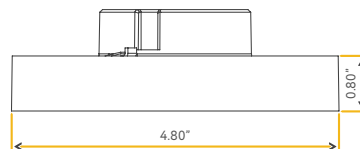

G-48544
ED5/12W/R/LED/SCCT/BK

Black

Lumens:	780
Wattage:	12W
Voltage:	120V
CRI:	90
Beam Angle:	120°
CCT:	27, 30, 35, 41, 50k
Dimmable:	Yes
Pack:	20