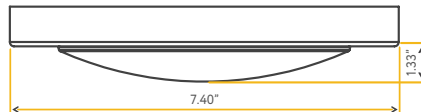

G-19932
D6/15W/R/LED/SCCT

Lumens:	950
Wattage:	15W
Voltage:	120V
CRI:	90
Beam Angle:	120°
CCT:	27, 30, 35, 41, 50k
Dimmable:	Yes
Pack:	20