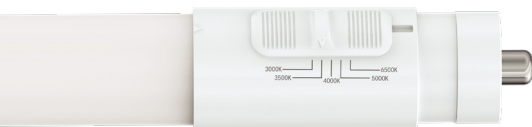

TUBE SERIES

T8 6 FT LED BYPASS HO R17 PIN

- **G-19984**
  F30/T8/B41/F/HO/LED 4100K Cool White
- **G-19985**
  F30/T8/B50/F/HO/LED 5000K Super White
- **G-19986**
  F30/T8/B65/F/HO/LED 6500K Daylight

TUBE SERIES

T8 8 FT BYPASS FA8 PIN 5CCT

- **G-20053**
  F42/T8/F/30,35,41,50,65K/5CCT
  SELECTABLE COLOR TEMPERATURE
  3000K - 3500K - 4100K - 5000K - 6500K

TUBE SERIES

T8 8 FT BYPASS FA8 PIN

- **G-83502**
  F42T8/830/F/LED 3000K Warm White
- **G-83503**
  F30T8/835/F/LED 3500K Neutral White
- **G-83504**
  F30/T8/B41/F/HO/LED 4100K Cool White
- **G-83506**
  F30/T8/B65/F/HO/LED 6500K Daylight

TUBE SERIES

T8 8 FT BYPASS HO R17 PIN

- **G-19774**
  F42/T8/B41/F/HO/LED 4100K Cool White
- **G-19775**
  F42/T8/B50/F/HO/LED 5000K Super White
- **G-19776**
  F42/T8/B65/F/HO/LED 6500K Daylight

6ft

Lumens:	4000
Wattage:	26W
Voltage:	120/277V
CRI:	85
Beam Angle:	320°
Dimmable:	No
Pack:	10

8ft

Lumens:	5500
Wattage:	42W
Voltage:	120/277V
CRI:	85
Beam Angle:	320°
Dimmable:	No
Pack:	10

8ft

Lumens:	5500
Wattage:	42W
Voltage:	120/277V
CRI:	85
Beam Angle:	320°
Dimmable:	No
Pack:	10

8ft

Lumens:	5500
Wattage:	42W
Voltage:	120/277V
CRI:	85
Beam Angle:	320°
Dimmable:	No
Pack:	10