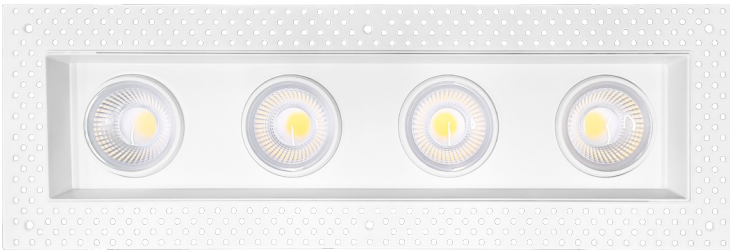

SATURN

4" FOUR HEAD TRIMLESS REGRESS MULTIPLE

4"

G-99224

SN112W/GR/M4/5CCT/TL/WH

White