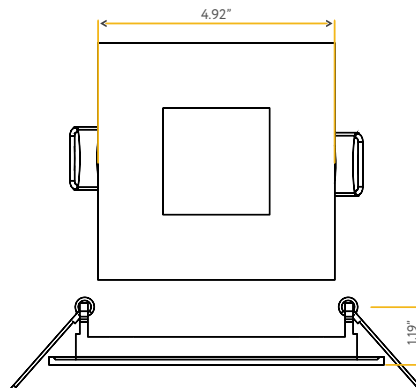

Accessories:

NC Plate:	G-19975 (2)
Multi Light:	G-95823 8W

STAR

4" SQUARE FLUSHED SLIM

4"

Cut Out: 4.25"

G-20226
S4/12W/SQ/LED/5CCT

Lumens:	850
Wattage:	12W
Voltage:	120V
CRI:	90
Beam Angle:	100°
CCT:	27, 30, 35, 41, 50k
Dimmable:	Yes
Pack:	18