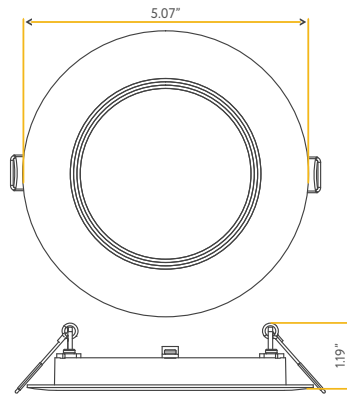

4"

Cut Out: 4.20"

Lumens:	1000
Wattage:	12W
Voltage:	120/277V
CRI:	90
Beam Angle:	100°
CCT:	27, 30, 35, 41, 50k
Dimmable:	Triac or 0-10V
Pack:	18

Accessories:

NC Plate:	G-19975 (4)
Multi Light:	G-95824 12W