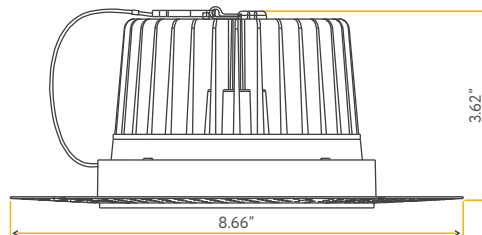

Lumens:	1600
Wattage:	18W
Voltage:	120V
CRI:	90
Beam Angle:	40°
CCT:	27, 30, 35, 41, 50k
Dimmable:	Yes
Pack:	18

Accessories:
NC Plate: G-19975 (3)

VENUS

6" TRIMLESS LUMINAIRE

6"

Cut Out: 5.33"

G-48406
R6/24W/R/LED/TL/5CCT