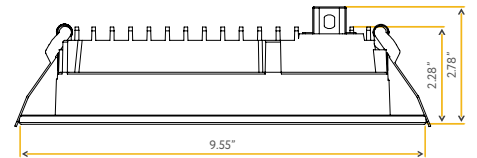

G-98526

RS8/50W-1C/80W-NIC/RD/LED/5CCT/BX

Lumens:	5000/8000
Wattage:	50/80W
Voltage:	120/277V
CRI:	90
Beam Angle:	100°
CCT:	27, 30, 35, 41, 50k
Dimmable:	Triac at 58W/0-10V at 58/80W
Pack:	4