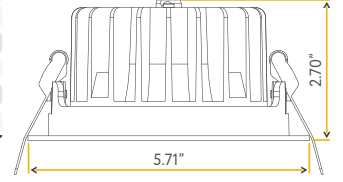

Accessories:

NC Plate: G-19975 (6)

Multi Light: G-95826 22W

VENUS

1" TRIMLESS LUMINAIRE

1"

Cut Out: 2.07"