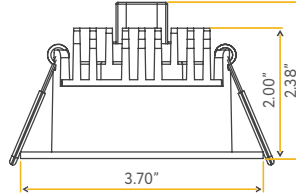

COMMERCIAL

3" COMMERCIAL REGRESS DOWNLIGHT

3"

Cut Out: 2.95"

G-98521

RS3/10W-IC/15W-NIC/RD/LED/5CCT/BX

Lumens:	750/1050
Wattage:	10/15W
Voltage:	120/277V
CRI:	90
Beam Angle:	100°
CCT:	27, 30, 35, 41, 50k
Dimmable:	Triac or 0-10V
Pack:	18