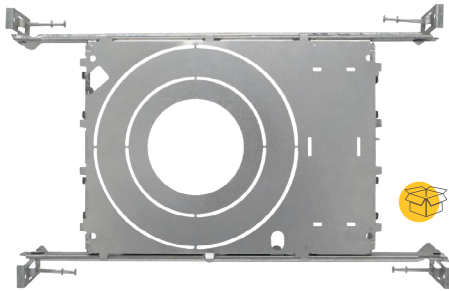

G-19969

Uni. Sizes 2.95"/4.33"/6.29"