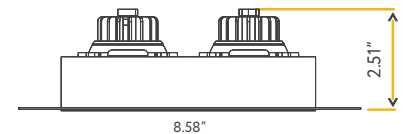

Lumens:	1400 (700 each head)
Wattage:	15W
Voltage:	120/277V
CRI:	90
Beam Angle:	40°
CCT:	27, 30, 35, 41, 50k
Dimmable:	Triac or 0-10V
Pack:	18

Accessories:

NC Plate: G-48318 (1)

SATURN

3" TRIPLE HEAD TRIMLESS REGRESS MULTIPLE