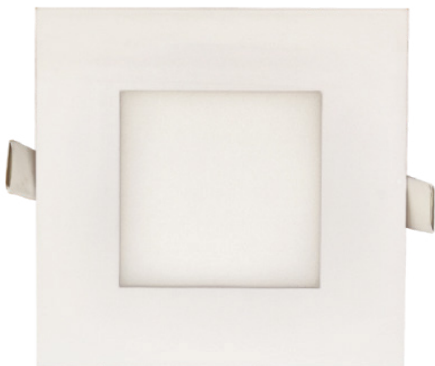

Accessories:

NC Plate:	G-19975 (2)
Multi Light:	G-95823 8W

STAR

4" SQUARE FLUSHED SLIM

4"

Cut Out: 4.25"

G-20226
S4/12W/SQ/LED/5CCT

Lumens:	850
Wattage:	12W
Voltage:	120V
CRI:	90
Beam Angle:	100°
CCT:	27, 30, 35, 41, 50k
Dimmable:	Yes
Pack:	18