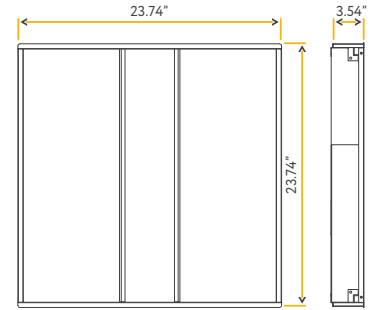

NEPTUNE

2X2 CENTER INDIRECT FIXTURE

2X2

G-98126

F/2X2/50W/CI/WS3/4CCT

G-98127-EM

F/2X2/50W/CI/WS3/4CCT/EM

Lumens:	3310/4535/5360
Wattage:	30W/40W/50W
Voltage:	120/277V
CRI:	90
Beam Angle:	120°
CCT:	30, 35, 41, 50k
Dimmable:	0-10V
Pack:	1

- 4CCT COLOR SELECTABLE
- CRI 90+ TRUE COLORS
- AIR TIGHT
- WET LOCATION
- DIMMABLE DOWN TO 10%
- IC RATED

- JA8 TITLE 24
- DLC LISTED PREMIUM
- ETL LISTED US
- FC