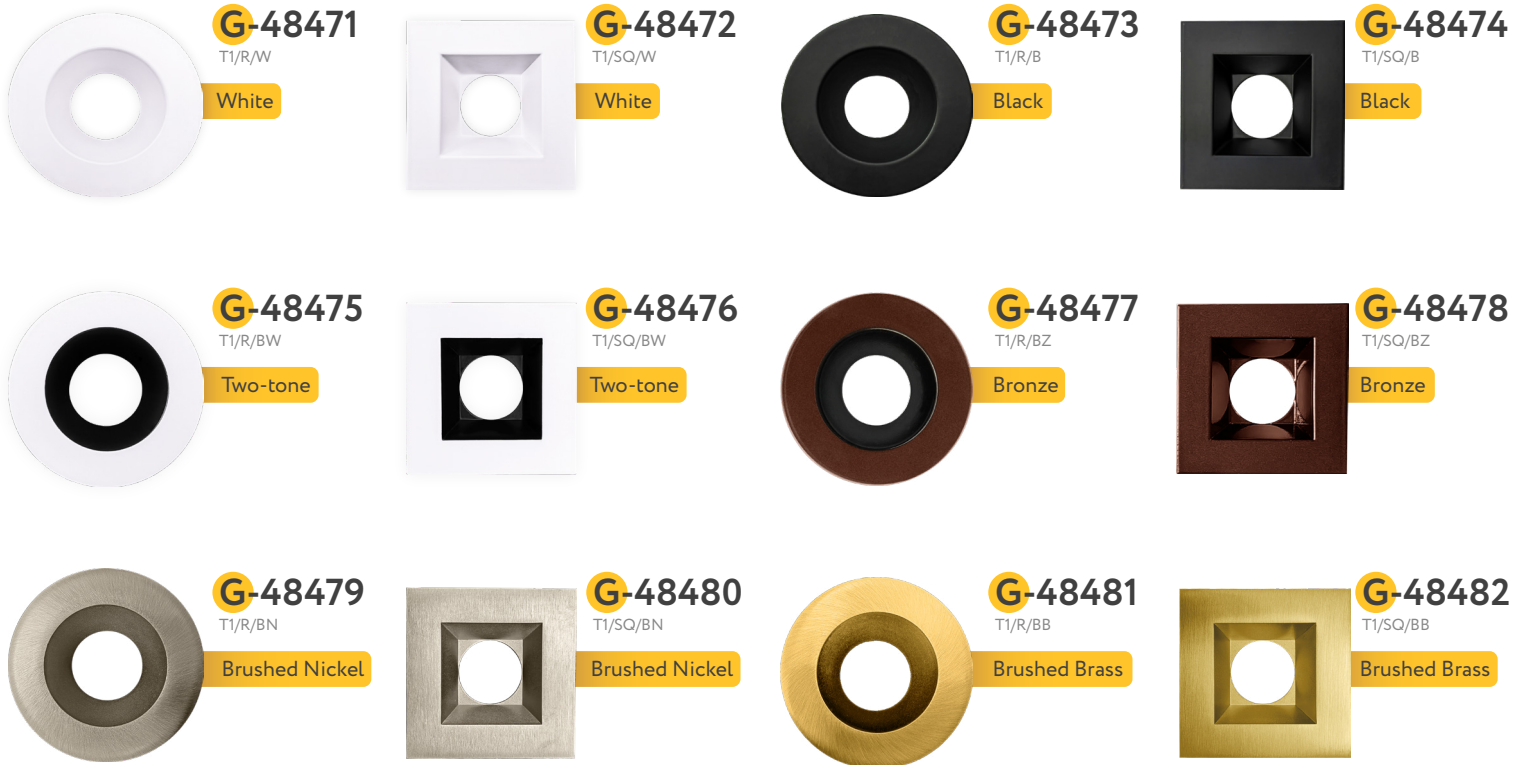

Accessories:
Multi Light: G-95825 14W

ASTER

1" INTERCHANGEABLE TRIMS

1"

1" INTERCHANGEABLE TRIMLESS KITS

1"

STYLE	CUT OUT	OD	HEIGHT	PLATE	PACK
TRIMMED	1.90"	2.25"	Regular 2.72" / HO 4.47"	G-19975 (0)	8/128
TRIMLESS ROUND	2.30"	3.94"	Regular 2.84" / HO 4.60"	G-19975 (1)	36
TRIMLESS SQUARE	Sq 2.72" Rd 3.82"	5.51"	Regular 3.23" / HO 5.15"	G-19975 (4)	36