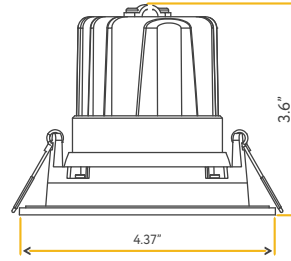

JA8
TITLE 24

Accessories:

NC Plate: G-98823 (5)

PURA

3.5" ROUND GIMBAL

PURA LENS OPTIONS

G-98825 PR/L/24-DEGREE	G-98827 PR/L/60-DEGREE
----------------------------------	----------------------------------

3.5"