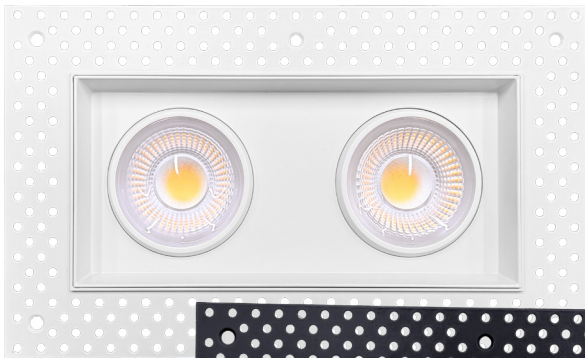

SATURN

4" DOUBLE HEAD TRIMLESS REGRESS MULTIPLE

4"

Cut Out: 4.56" X 9.60"

G-99222

SN56W/GR/M2/5CCT/TL/WH

White