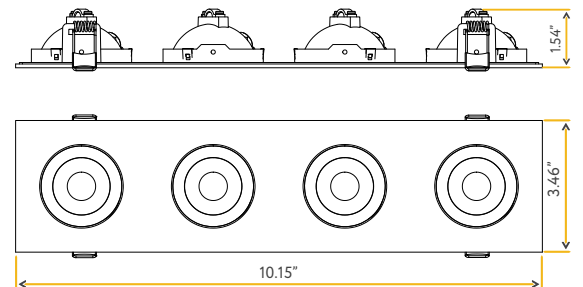

G-00824

FL/3/32W/GR/M4/5CCT/WH

White