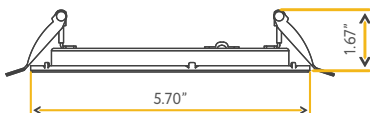

**Accessories:**  
**NC Plate:** G-19975 (4)  
**Multi Light:** G-95824 12W

**FIRE RATED**

**5" FIRE RATED SQUARE SLIM**

**5"**

Cut Out: 5.10"

**G-97023**

S5/15W/SQ/LED/5CCT FR

Fire Rated