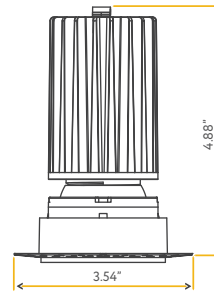

VENUS

4" TRIMLESS LUMINAIRE

4"

Cut Out: 3.72"

**G-48400**  
R4/18W/R/LED/TL/5CCT

<b>Lumens:</b>	1600
<b>Wattage:</b>	18W
<b>Voltage:</b>	120V
<b>CRI:</b>	90
<b>Beam Angle:</b>	40°
<b>CCT:</b>	27, 30, 35, 41, 50k
<b>Dimmable:</b>	Yes
<b>Pack:</b>	18

**Accessories:**  
NC Plate: G-19975 ( 3 )

VENUS

6" TRIMLESS LUMINAIRE

6"

Cut Out: 5.33"

**G-48406**  
R6/24W/R/LED/TL/5CCT

<b>Lumens:</b>	1800
<b>Wattage:</b>	24W
<b>Voltage:</b>	120V
<b>CRI:</b>	90
<b>Beam Angle:</b>	40°
<b>CCT:</b>	27, 30, 35, 41, 50k
<b>Dimmable:</b>	Yes
<b>Pack:</b>	12

**Accessories:**  
NC Plate: G-19975 ( 6 )

**SATURN**

1.5" TRIMLESS GIMBAL

**1.5"**

Cut Out: 2.56"

<b>Lumens:</b>	1000
<b>Wattage:</b>	12W
<b>Voltage:</b>	120/277V
<b>CRI:</b>	90
<b>Beam Angle:</b>	40°
<b>CCT:</b>	27, 30, 35, 41, 50k
<b>Dimmable:</b>	Triac or 0-10V
<b>Pack:</b>	18