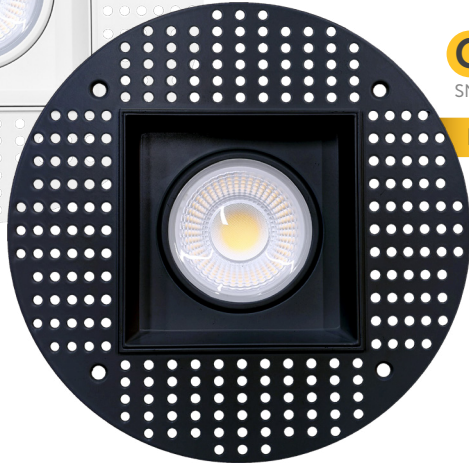

G-99321

SN28W/GR/M1/5CCT/TL/BK

Black