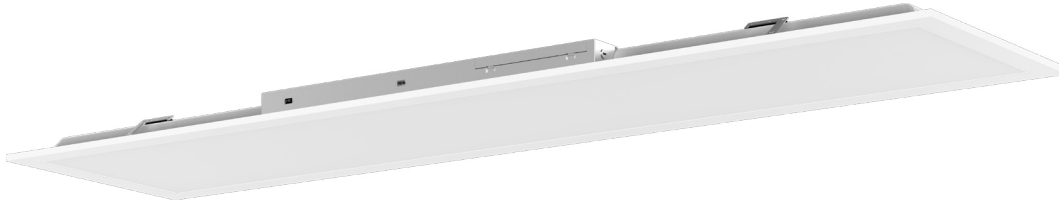

NEPTUNE

1X4 BACKLIT FLAT PANEL

1X4

G-11920

NP/BP/1X4/50W/WS3/5CCT

Lumens:	3750/5000/6250
Wattage:	30W/40W/50W
Voltage:	120/277V
CRI:	80
Beam Angle:	120°
CCT:	30, 35, 41, 50, 65k
Dimmable:	0-10V
Pack:	1

NEPTUNE

2X2 BACKLIT FLAT PANEL

2X2