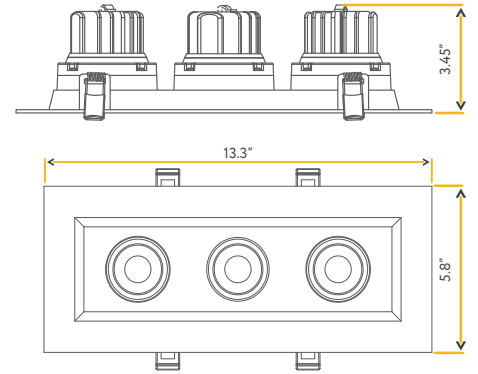

3.5"

Cut Out: 3.94" x 11.42"

G-48443

R3.5/42W/GR/M3/LED/5CCT

White

G-48445

R3.5/42W/GR/M3/LED/5CCT B

Black