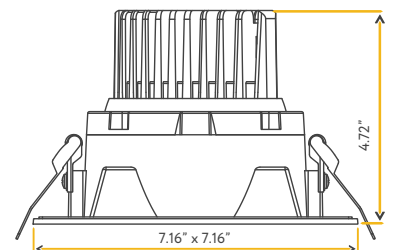

Lumens:	2200
Wattage:	22W
Voltage:	120/277V
CRI:	90
Beam Angle:	60°
CCT:	27, 30, 35, 41, 50k
Dimmable:	Triac or 0-10V
Pack:	6

Lumens:	2200/3400
Wattage:	22/40W
Voltage:	120/277V
CRI:	90
Beam Angle:	60°
CCT:	27, 30, 35, 41, 50k
Dimmable:	Triac or 0-10V
Pack:	6
IC rated-at 22W	

Accessories:

NC Plate: G-19982 (7)

Multi Light: G-95826 22W