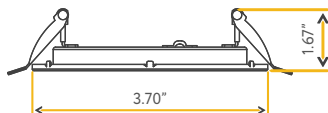

FIRE RATED

3" FIRE RATED ROUND SLIM

3"

Cut Out: 2.85"

G-96921

S3/8W/R/LED/5CCT FR

Fire Rated

Lumens:	600
Wattage:	8W
Voltage:	120/277V
CRI:	90
Beam Angle:	100°
CCT:	27, 30, 35, 41, 50k
Dimmable:	Triac or 0-10V
Wire:	FT6 Plenum rated
Certified:	UL 263 & ASTM E119
Pack:	18