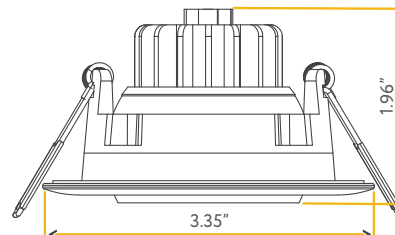

G-19851

R3/8W/GS/LED/5CCT

Lumens:	650
Wattage:	8W
Voltage:	120V
CRI:	90
Beam Angle:	40°
CCT:	27, 30, 35, 41, 50k
Dimmable:	Yes
Pack:	18

- 5CCT COLOR SELECTABLE
- CRI 90* TRUE COLORS
- AIR TIGHT
- WET LOCATION
- DIMMABLE DOWN TO 5%
- IC RATED

- JA8 TITLE 24
- ETL US
- FC

Accessories:

- NC Plate: G-19975 (1)
- Multi Light: G-95823 8W