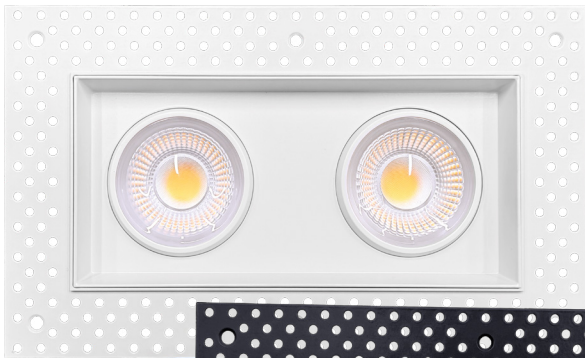

SATURN

4" DOUBLE HEAD TRIMLESS REGRESS MULTIPLE

4"

Cut Out: 4.56" X 9.60"

G-99222

SN56W/GR/M2/5CCT/TL/WH

White