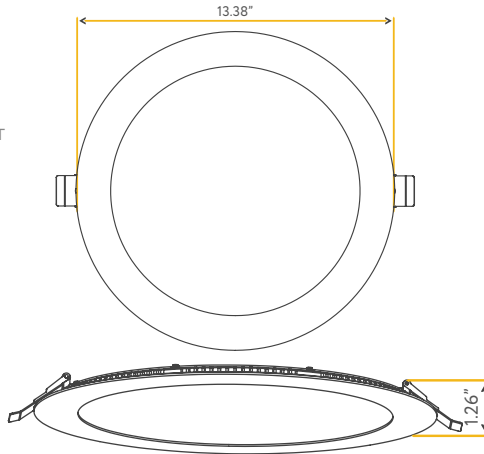

Accessories:

NC Plate:	G-19982 (8)
------------------	-------------

STAR

12" ROUND FLUSHED SLIM

G-02320
S12/45W/R/LED/5CCT

12"

Cut Out: 11.90"

Lumens:	4000
Wattage:	45W
Voltage:	120/277V
CRI:	90
Beam Angle:	100°
CCT:	27, 30, 35, 41, 50k
Dimmable:	Triac or 0-10V
Pack:	6