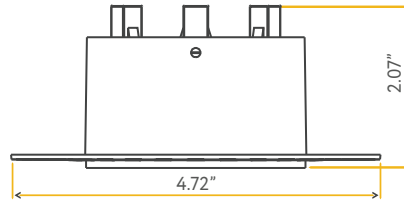

STAR

3" ROUND TRIMLESS FLUSHED

3"

Cut Out: 2.83"

G-96621

SR3/15W/R/5CCT/TL

Round

Lumens:	800/1200
Wattage:	10/15W
Voltage:	120/277V
CRI:	90
Beam Angle:	100°
CCT:	27, 30, 35, 41, 50k
Dimmable:	Triac or 0-10V
Pack:	18
IC rated-at 10W	

JA8
TITLE 24

Accessories:

NC Plate: G-19975 (2)

Multi Light: G-95824 10W / G-95825 14W