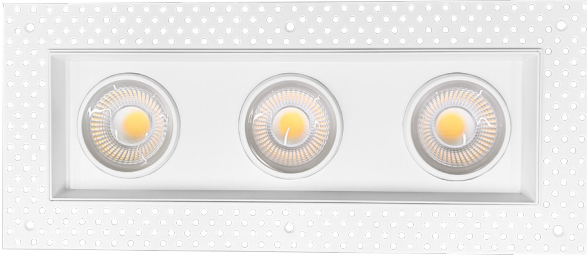

SATURN

4" TRIPLE HEAD TRIMLESS REGRESS MULTIPLE

4"

G-99223

SN84W/GR/M3/5CCT/TL/WH

White