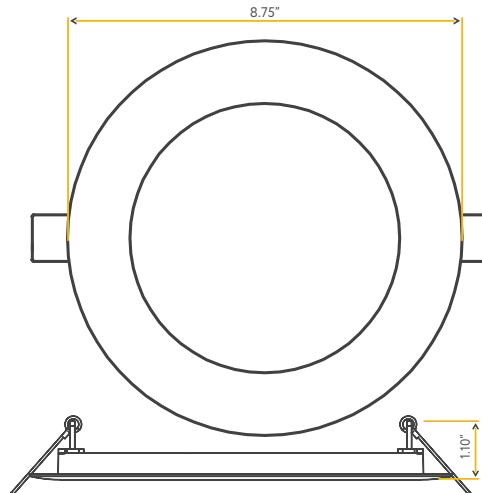

8" ROUND FLUSHED SLIM

G-20224
S8/24W/R/LED/SCCT

8"

Cut Out: 8.25"

Lumens:	2200
Wattage:	24W
Voltage:	120V
CRI:	90
Beam Angle:	100°
CCT:	27, 30, 35, 41, 50k
Dimmable:	Yes
Pack:	18

Accessories:
NC Plate: G-19982 (8)