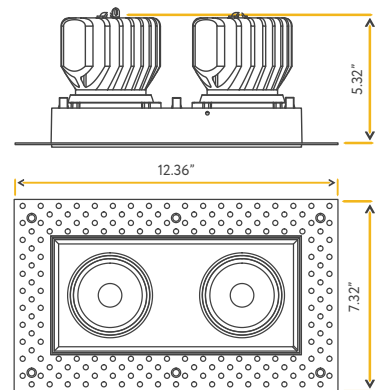

Lumens:	3200/5200
Wattage:	36/56W
Voltage:	120/277V
CRI:	90
Beam Angle:	60°
CCT:	27, 30, 35, 41, 50k
Dimmable:	Triac or 0-10V
Pack:	4
IC rated-at	36W

Accessories:

NC Plate: G-98823 (1)

JA8
TITLE 24