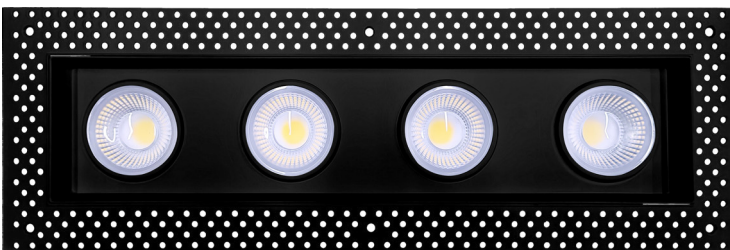

G-99324

SN112W/GR/M4/5CCT/TL/BK

Black