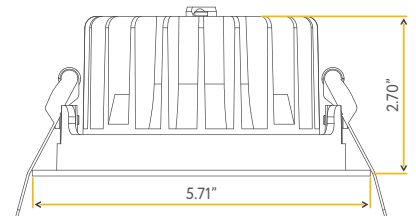

Lumens:	2000/2600/3500
Wattage:	23W,30W,40W
Voltage:	120/277V
CRI:	90>
Beam Angle:	60°
CCT:	27, 30, 35, 41, 50k
Dimmable:	Triac or 0-10V
Pack:	18