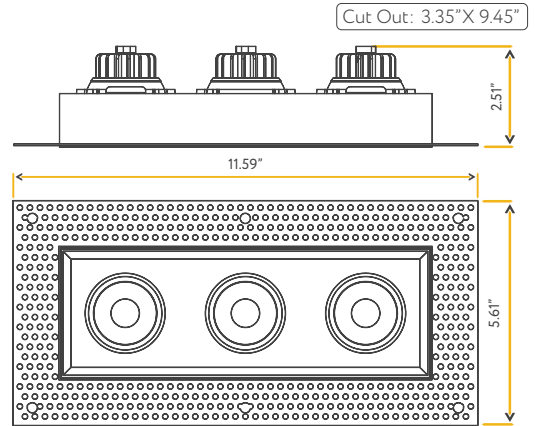

G-95722

R3/23W/GR/LED/M3/TL/5CCT B

Black

Lumens:	1800 (600 each head)
Wattage:	23W
Voltage:	120V
CRI:	90
Beam Angle:	40°
CCT:	27, 30, 35, 41, 50k
Dimmable:	Yes
Pack:	18

Accessories:
NC Plate: G-48318 (3)