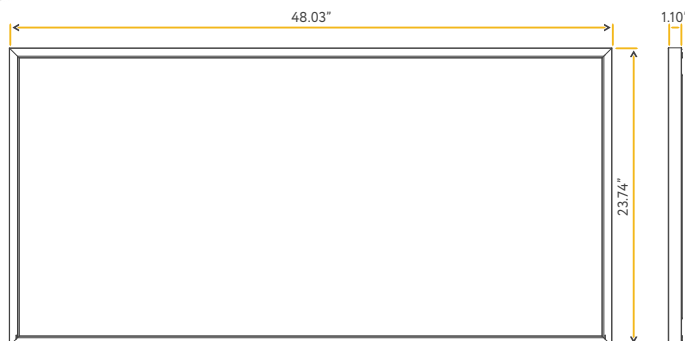

G-12024

GL/SM/2X4/62W/LED/WS3/5CCT

Lumens:	5000/6000/7500
Wattage:	40W/50W/62W
Voltage:	120/277V
CRI:	80
Beam Angle:	120°
CCT:	30, 35, 41, 50, 65k
Dimmable:	0-10V
Pack:	2

- SCCT COLOR SELECTABLE
- CRI 80+ TRUE COLORS
- AIR TIGHT
- WET LOCATION
- DIMMABLE DOWN TO 5%
- IC RATED

- JA8 TITLE 24
- DLC LISTED PREMIUM
- ETL US
- FC