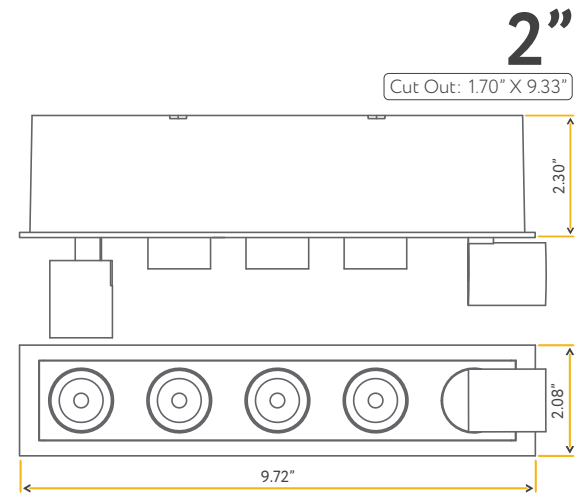

G-21055
FL/4/48W/GR/M4/5CCT/WH
White

Lumens:	980 (196 each head)
Wattage:	15W
Voltage:	120V
CRI:	90
Beam Angle:	40°
CCT:	27, 30, 35, 41, 50k
Dimmable:	Yes
Pack:	18

- 5CCT COLOR SELECTABLE
- CRI 90° TRUE COLORS
- AIR TIGHT
- WET LOCATION
- DIMMABLE DOWN TO 5%
- IC RATED

Accessories:
NC Plate: G-21062 (3)