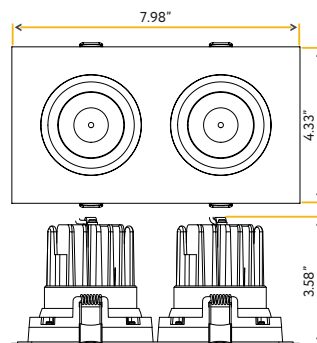

**3.5"**

Cut Out: 3.50" x 7.10"

<b>Lumens:</b>	2600/3600
<b>Wattage:</b>	27/40W
<b>Voltage:</b>	120/277V
<b>CRI:</b>	90
<b>Beam Angle:</b>	40° Clear (by Default)
<b>CCT:</b>	27, 30, 35, 41, 50k
<b>Dimmable:</b>	Triac or 0-10V
<b>Pack:</b>	12
<b>IC rated-at 27W</b>	