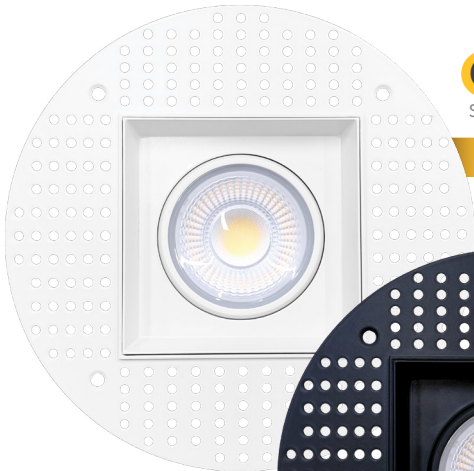

**Accessories:**

NC Plate: G-48449 (2)

**SATURN**

**4" SINGLE HEAD TRIMLESS REGRESS MULTIPLE**

**4"**

Cut Out: Sq 4.56" - Rd 6.46"

**G-99221**

SN28W/GR/M1/5CCT/TL/WH