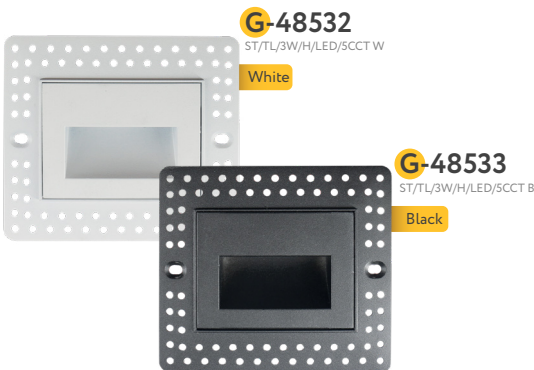

HORIZONTAL TRIMLESS STEP LIGHT

G-48532

ST/TL/3W/H/LED/SCCT W

White

G-48533

ST/TL/3W/H/LED/SCCT B

Black

SELECTABLE COLOR TEMPERATURE
2700K - 3000K - 3500K - 4100K - 5000K

Lumens:	110
Wattage:	3W
Voltage:	120V
CRI:	90
Dimmable:	Yes
Pack:	18