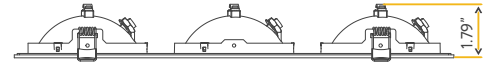

G-01323

FL/4/36W/GR/M3/5CCT/BK

Black

Lumens:	3600 (1200 each head)
Wattage:	36W
Voltage:	120/277V
CRI:	90
Beam Angle:	40° Clear (by Default)
CCT:	27, 30, 35, 41, 50k
Dimmable:	Triac or 0-10V
Pack:	12