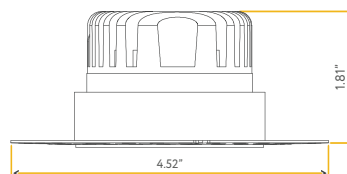

**Accessories:**

<b>NC Plate:</b>	G-19975 (7)
<b>Multi Light:</b>	G-95824 10W / G-95825 18W

REGULUS

3" TRIMLESS REGRESS SLIM

3"

Cut Out: 2.72"

<b>Lumens:</b>	750
<b>Wattage:</b>	10W
<b>Voltage:</b>	120/277V
<b>CRI:</b>	90
<b>Beam Angle:</b>	100°
<b>CCT:</b>	27, 30, 35, 41, 50k
<b>Dimmable:</b>	Triac or 0-10V
<b>Pack:</b>	18