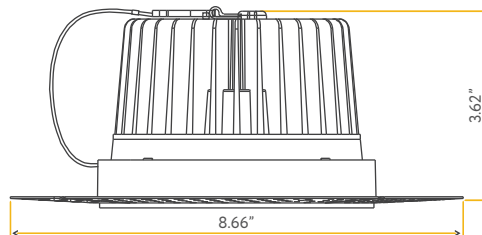

VENUS

4" TRIMLESS LUMINAIRE

4"

Cut Out: 3.72"

**G-48400**  
R4/18W/R/LED/TL/5CCT

<b>Lumens:</b>	1600
<b>Wattage:</b>	18W
<b>Voltage:</b>	120V
<b>CRI:</b>	90
<b>Beam Angle:</b>	40°
<b>CCT:</b>	27, 30, 35, 41, 50k
<b>Dimmable:</b>	Yes
<b>Pack:</b>	18

**Accessories:**  
NC Plate: G-19975 ( 3 )

VENUS

6" TRIMLESS LUMINAIRE

6"

Cut Out: 5.33"

**G-48406**  
R6/24W/R/LED/TL/5CCT

<b>Lumens:</b>	1800
<b>Wattage:</b>	24W
<b>Voltage:</b>	120V
<b>CRI:</b>	90
<b>Beam Angle:</b>	40°
<b>CCT:</b>	27, 30, 35, 41, 50k
<b>Dimmable:</b>	Yes
<b>Pack:</b>	12