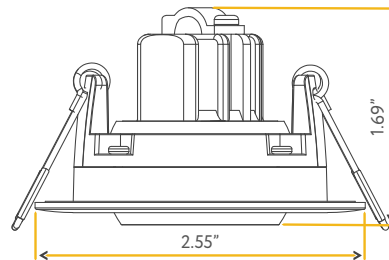

- JA8 TITLE 24
- ETL US
- FC

- Accessories:**
- NC Plate: G-19975 (0)
  - Multi Light: G-95823 5W

**SATURN**

2" FLUSHED GIMBAL

2"

Cut Out: 2.00"

**G-19839**

R2/5W/GS/LED/5CCT