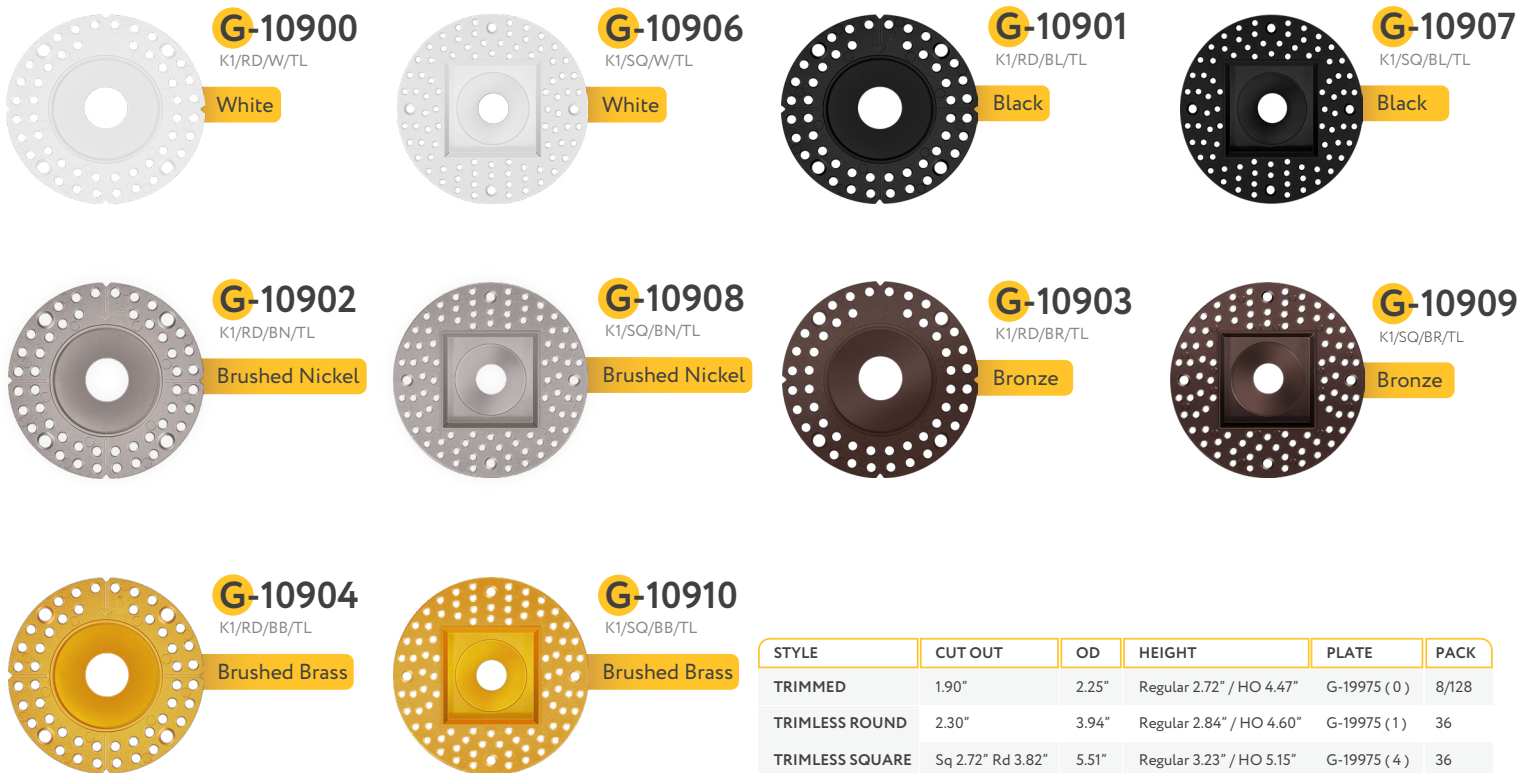

1" INTERCHANGEABLE TRIMLESS KITS

1"

STYLE	CUT OUT	OD	HEIGHT	PLATE	PACK
TRIMMED	1.90"	2.25"	Regular 2.72" / HO 4.47"	G-19975 (0)	8/128
TRIMLESS ROUND	2.30"	3.94"	Regular 2.84" / HO 4.60"	G-19975 (1)	36
TRIMLESS SQUARE	Sq 2.72" Rd 3.82"	5.51"	Regular 3.23" / HO 5.15"	G-19975 (4)	36