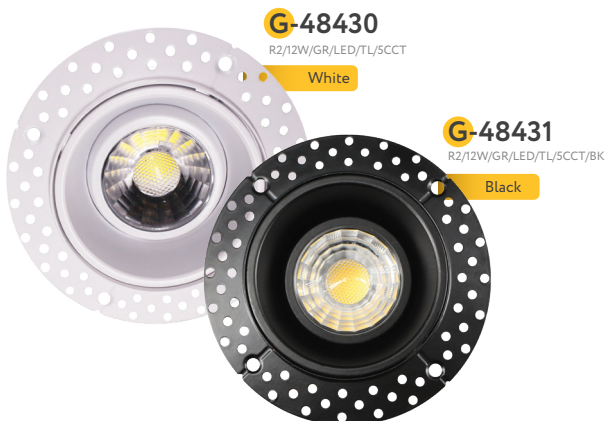

SATURN

2" HO TRIMLESS GIMBAL

2"

Cut Out: 2.94"

Lumens:	1000
Wattage:	12W
Voltage:	120V
CRI:	90
Beam Angle:	40°
CCT:	27, 30, 35, 41, 50k
Dimmable:	Yes
Pack:	18

Accessories:
NC Plate: G-19975 (2)