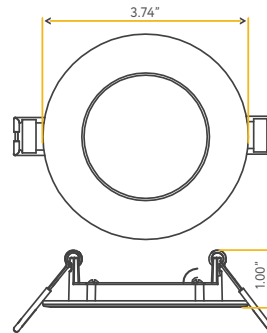

**Accessories:**

<b>NC Plate:</b>	G-19957 ( 0 )
<b>Multi Light:</b>	G-95823 5W

STAR

3" ROUND FLUSHED SLIM

3"

Cut Out: 2.94"

**G-20220**  
S3/8W/R/LED/5CCT

<b>Lumens:</b>	600
<b>Wattage:</b>	8W
<b>Voltage:</b>	120/277V
<b>CRI:</b>	90
<b>Beam Angle:</b>	100°
<b>CCT:</b>	27, 30, 35, 41, 50k
<b>Dimmable:</b>	Triac or 0-10V
<b>Pack:</b>	18