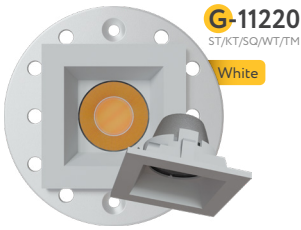

ST/EXTRAC

SILENT

ROUND TRIMMED KITS

1"

Pack: 100

SILENT

SQUARE TRIMMED KITS

1"