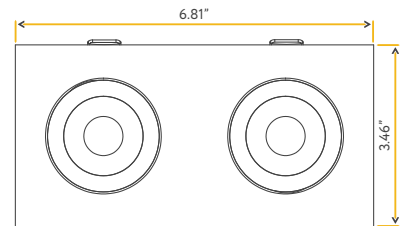

Cut Out: 2.95" X 6.15"

**G-00822**

FL/3/15W/GR/M2/5CCT/WH

White

**G-00922**

FL/3/15W/GR/M2/5CCT/BK

Black

<b>Lumens:</b>	1400 (700 each head)
<b>Wattage:</b>	15W
<b>Voltage:</b>	120/277V
<b>CRI:</b>	90
<b>Beam Angle:</b>	40° Clear (by Default)
<b>CCT:</b>	27, 30, 35, 41, 50k
<b>Dimmable:</b>	Triac or 0-10V
<b>Pack:</b>	18