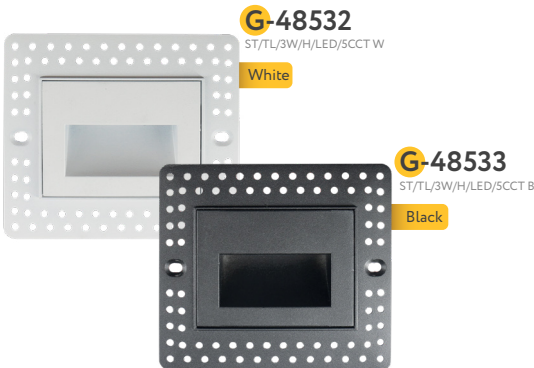

HORIZONTAL TRIMLESS STEP LIGHT

G-48532
ST/TL/3W/H/LED/SCCT W
White

G-48533
ST/TL/3W/H/LED/SCCT B
Black

SELECTABLE COLOR TEMPERATURE
2700K - 3000K - 3500K - 4100K - 5000K

Lumens:	110
Wattage:	3W
Voltage:	120V
CRI:	90
Dimmable:	Yes
Pack:	18