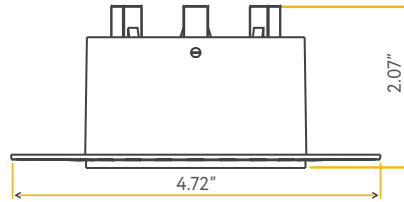

STAR

3" ROUND TRIMLESS FLUSHED

3"

Cut Out: 2.83"

G-96621

SR3/15W/R/5CCT/TL

Round

Lumens:	800/1200
Wattage:	10/15W
Voltage:	120/277V
CRI:	90
Beam Angle:	100°
CCT:	27, 30, 35, 41, 50k
Dimmable:	Triac or 0-10V
Pack:	18
IC rated-at 10W