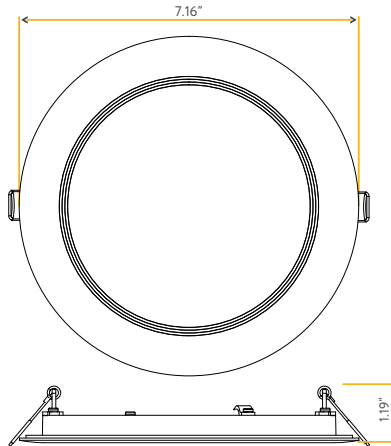

6"

Cut Out: 6.20"

Lumens:	1800
Wattage:	20W
Voltage:	120/277V
CRI:	90
Beam Angle:	100°
CCT:	27, 30, 35, 41, 50k
Dimmable:	Triac or 0-10V
Pack:	18

Accessories:

NC Plate:	G-19975 (7)
Multi Light:	G-95826 20W