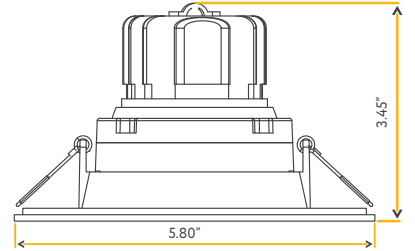

SATURN

3.5" SINGLE HEAD REGRESS MULTIPLE

3.5"

Cut Out: SQ 4.00" - RD 5.15"

G-48441

R3.5/14W/GR/M1/LED/5CCT

White

G-48440

R3.5/14W/GR/M1/LED/5CCT BK

Black

Lumens:	1400
Wattage:	14W
Voltage:	120/277V
CRI:	90
Beam Angle:	40°
CCT:	27, 30, 35, 41, 50k
Dimmable:	Triac or 0-10V
Pack:	18