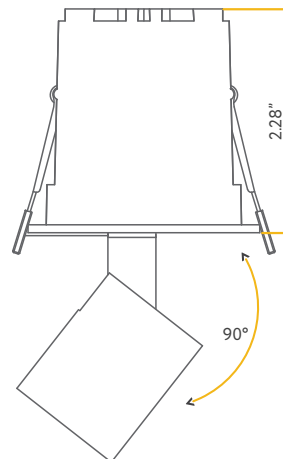

2"

Cut Out: 1.70" X 1.85"

**G-21051**

DP2/SQ/3W/5CCT/WT

White

**G-21065**

DP2/SQ/3W/5CCT/BK

Black