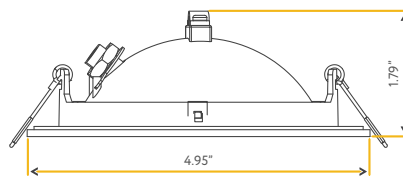

FLARION

3" FLOATING ROUND GIMBAL

FLARION LENS OPTIONS

G-01420	G-01422
FL/L3/24-DEGREE	FL/L3/60-DEGREE

3"

Cut Out: 2.95"

Lumens:	700
Wattage:	8W
Voltage:	120/277V
CRI:	90
Beam Angle:	40° Clear (by Default)
CCT:	27, 30, 35, 41, 50k
Dimmable:	Triac or 0-10V
Pack:	18

Accessories:

NC Plate:	G-19975 (2)
Multi Light:	G-95823 8W
Lens:	G-01420 24°/G-01421 40°/G-01422 60°

FLARION

3.5" FLOATING ROUND GIMBAL

FLARION LENS OPTIONS

G-01425	G-01427
FL/L3.5/24-DEGREE	FL/L3.5/60-DEGREE

3.5"

Cut Out: 3.65"

Lumens:	850
Wattage:	10W
Voltage:	120/277V
CRI:	90
Beam Angle:	40° Clear (by Default)
CCT:	27, 30, 35, 41, 50k
Dimmable:	Triac or 0-10V
Pack:	18

Accessories:

NC Plate:	G-19975 (3)
Multi Light:	G-95823 10W
Lens:	G-01425 24°/G-01426 40°/G-01427 60°

FLARION

4" FLOATING ROUND GIMBAL

FLARION LENS OPTIONS

G-01520	G-01522
FL/L4/24-DEGREE	FL/L4/60-DEGREE

4"

Cut Out: 4.25"

Lumens:	1200
Wattage:	13W
Voltage:	120/277V
CRI:	90
Beam Angle:	40° Clear (by Default)
CCT:	27, 30, 35, 41, 50k
Dimmable:	Triac or 0-10V
Pack:	18

Accessories:

NC Plate:	G-19975 (4)
Multi Light:	G-95824 12W
Lens:	G-01520 24°/G-01521 40°/G-01522 60°