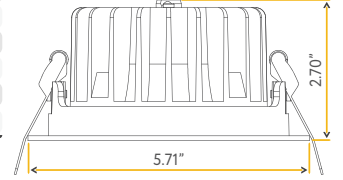

Accessories:

NC Plate: G-19975 (6)

Multi Light: G-95826 22W