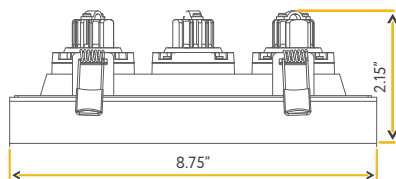

G-48315

R2/15W/GR/M3/LED/5CCT

Lumens:	1200 (400 each head)
Wattage:	15W
Voltage:	120/277V
CRI:	90
Beam Angle:	40°
CCT:	27, 30, 35, 41, 50k
Dimmable:	Triac or 0-10V
Pack:	18

- 5CCT COLOR SELECTABLE
- CRI 90+ TRUE COLORS
- AIR TIGHT
- WET LOCATION
- DIMMABLE DOWN TO 5%
- IC RATED

JA8
TITLE 24

ETL
US

FC

Accessories:

NC Plate: G-48318 (2)