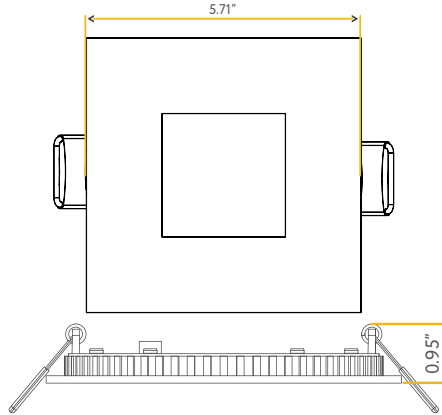

Accessories:

NC Plate:	G-19975 (4)
Multi Light:	G-95824 12W

STAR

5" SQUARE FLUSHED SLIM

5"

Cut Out: 5.25"

G-20227
S5/15W/SQ/LED/5CCT

Lumens:	1350
Wattage:	15W
Voltage:	120/277V
CRI:	90
Beam Angle:	100°
CCT:	27, 30, 35, 41, 50k
Dimmable:	Triac or 0-10V
Pack:	18