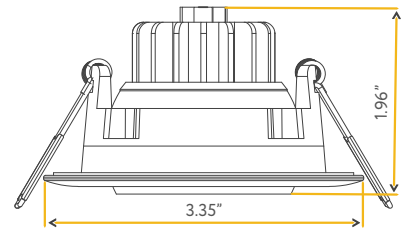

G-19849

R3/8W/GR/LED/BB/5CCT
120/277V Triac/0-10

Brushed Brass

Lumens:	700
Wattage:	8W
Voltage:	120V
CRI:	90
Beam Angle:	40°
CCT:	27, 30, 35, 41, 50k
Dimmable:	Yes
Pack:	18

- 5CCT COLOR SELECTABLE
- CRI 90* TRUE COLORS
- AIR TIGHT
- WET LOCATION
- DIMMABLE DOWN TO 5%
- IC RATED

- JA8 TITLE 24
- ETL US
- FC

Accessories:

- NC Plate: G-19975 (1)
- Multi Light: G-95823 8W

SATURN

3" FLUSHED GIMBAL

3"

Cut Out: 2.75"