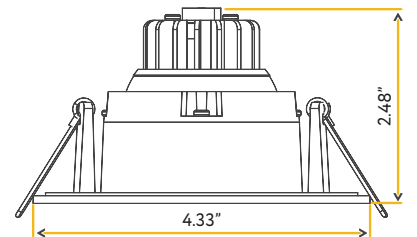

Lumens:	700
Wattage:	8W
Voltage:	120V
CRI:	90
Beam Angle:	40°
CCT:	27, 30, 35, 41, 50k
Dimmable:	Yes
Pack:	18