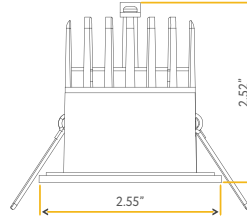

2"

Cut Out: 2.08"

**G-48508**

RS2/8W/R/LED/SCCT

Round

**G-48509**

RS2/8W/SQ/LED/SCCT

Square