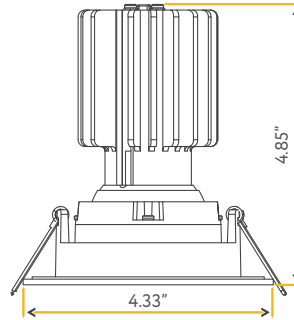

- JA8 TITLE 24
- ETL US
- FC

Accessories:

- NC Plate: G-19975 (3)
- Multi Light: G-95824 10W

SATURN

3" HO REGRESS GIMBAL

3"

Cut Out: 3.35"

Lumens:	1050
Wattage:	11W
Voltage:	120/277V
CRI:	90
Beam Angle:	60°
CCT:	27, 30, 35, 41, 50k
Dimmable:	Triac or 0-10V
Pack:	18