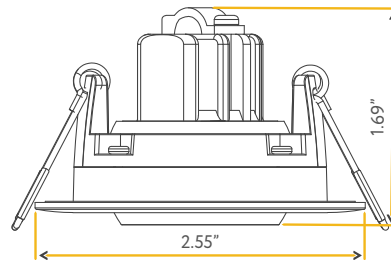

SATURN

2" FLUSHED GIMBAL

2"

Cut Out: 2.00"

G-19839

R2/5W/GS/LED/5CCT

Lumens:	450
Wattage:	5W
Voltage:	120V
CRI:	90
Beam Angle:	40°
CCT:	27, 30, 35, 41, 50k
Dimmable:	Yes
Pack:	18

- 5CCT COLOR SELECTABLE
- CRI 90* TRUE COLORS
- AIR TIGHT
- WET LOCATION
- DIMMABLE DOWN TO 5%
- IC RATED

- JA8 TITLE 24
- ETL US
- FC

Accessories:

- NC Plate: G-19975 (0)
- Multi Light: G-95823 5W