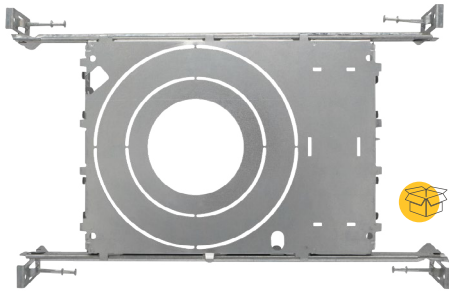

G-19969

Uni. Sizes 2.95"/4.33"/6.29"