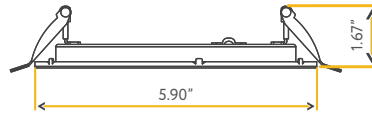

FIRE RATED

5" FIRE RATED ROUND SLIM

5"

Cut Out: 4.90"

G-96923
S5/15W/R/LED/SCCT FR
Fire Rated

Lumens:	1200
Wattage:	15W
Voltage:	120/277V
CRI:	90
Beam Angle:	100°
CCT:	27, 30, 35, 41, 50k
Dimmable:	Triac or 0-10V
Wire:	FT6 Plenum rated
Certified:	UL 263 & ASTM E119
Pack:	18

Accessories:

NC Plate:	G-19975 (6)
Multi Light:	G-95825 14W