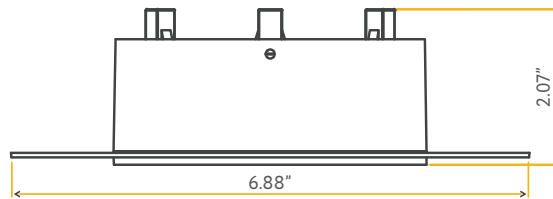

STAR

4" ROUND TRIMLESS FLUSHED

4"

Cut Out: 4.17"

G-96622

SR4/20W/R/5CCT/TL

Round

Lumens:	1400/1700
Wattage:	15/20W
Voltage:	120/277V
CRI:	90
Beam Angle:	100°
CCT:	27, 30, 35, 41, 50k
Dimmable:	Triac or 0-10V
Pack:	18
IC rated-at 15W	

JA8
TITLE 24

Accessories:

NC Plate: G-19975 (4)

Multi Light: G-95825 14W / G-95826 20W