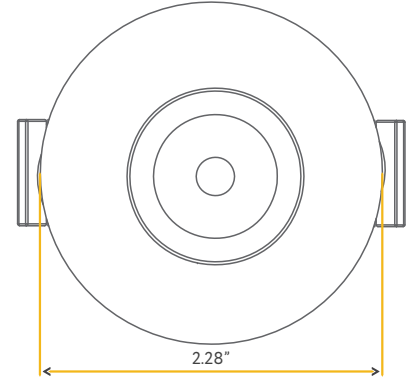

DIPPER

2" ROUND RETRACTABLE DOWNLIGHT

2"

Cut Out: 1.92"

G-21050

DP2/RD/3W/5CCT/WT

White

G-21064

DP2/RD/3W/5CCT/BK

Black

Lumens:	170
Wattage:	3W
Voltage:	120V
CRI:	90
Beam Angle:	40°
CCT:	27, 30, 35, 41, 50k
Dimmable:	Yes
Pack:	18

- 5CCT COLOR SELECTABLE
- CRI 90+ TRUE COLORS
- AIR TIGHT
- WET LOCATION
- DIMMABLE DOWN TO 5%
- IC RATED

- JA8 TITLE 24
- ETL US
- FC

Accessories:
NC Plate: G-19975 (0)