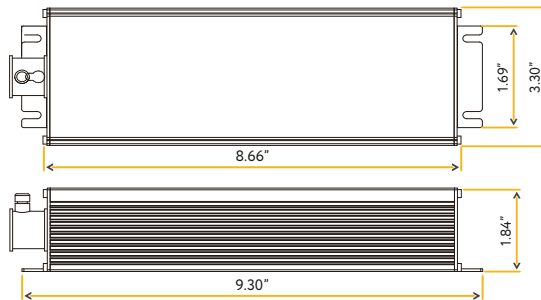

mA:	2000mA
Voltage:	120/347V
Illumination time:	90 mins
Recharging time:	24 hours
Pack:	15