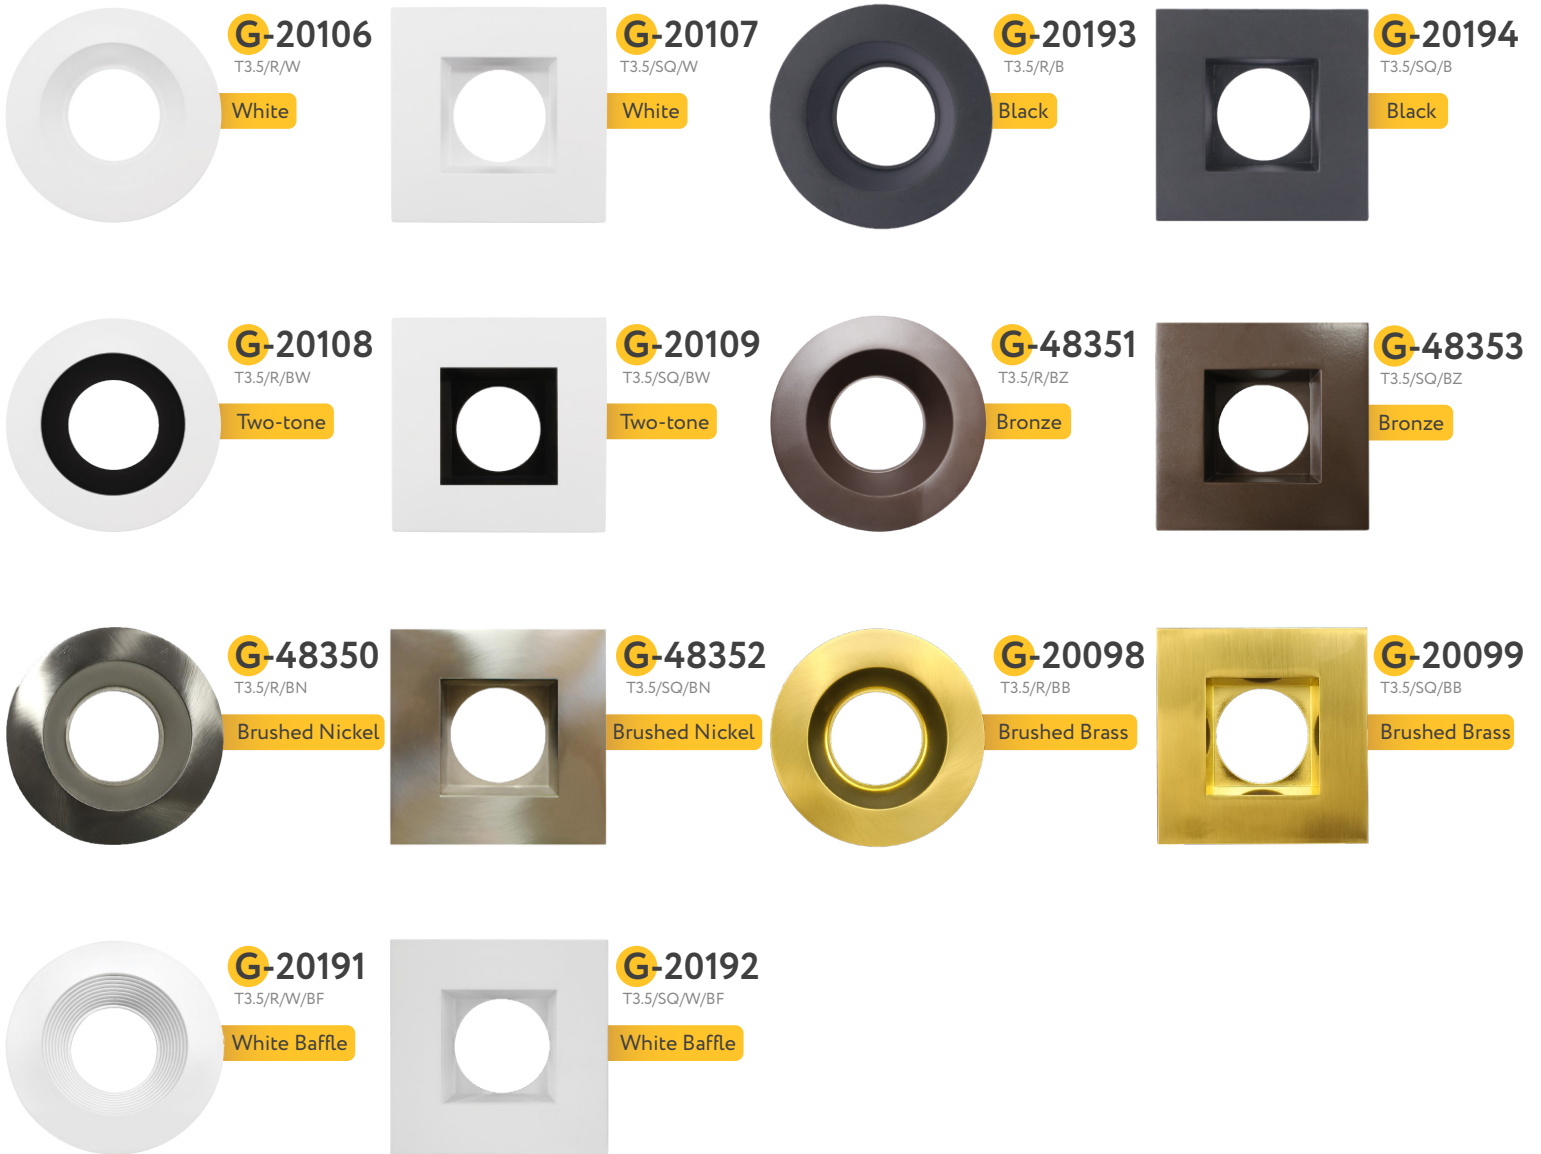

- 5CCT COLOR SELECTABLE
- CRI 90+ TRUE COLORS
- AIR TIGHT
- WET LOCATION
- DIMMABLE DOWN TO 5%
- IC RATED

**Accessories:**  
NC Plates: G-19975 (3)

ASTER

3.5" INTERCHANGEABLE TRIMS

3.5"

3.5" INTERCHANGEABLE DEEP REGRESS TRIMS