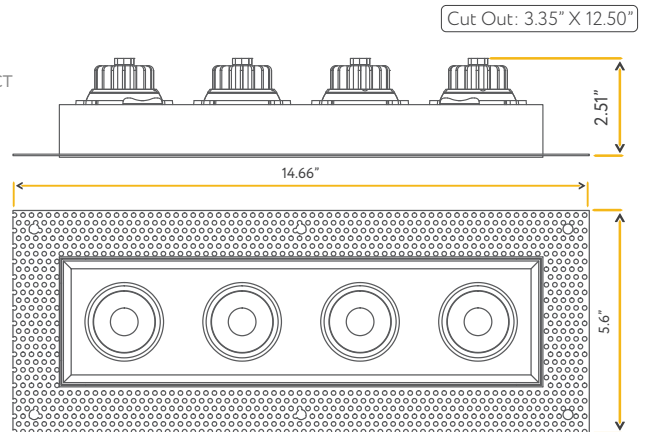

Lumens:	2800 (700 each head)
Wattage:	30W
Voltage:	120/277V
CRI:	90
Beam Angle:	40°
CCT:	27, 30, 35, 41, 50k
Dimmable:	Triac or 0-10V
Pack:	6

- 5CCT COLOR SELECTABLE
- CRI 90° TRUE COLORS
- AIR TIGHT
- WET LOCATION
- DIMMABLE DOWN TO 5%
- IC RATED

Accessories:
NC Plate: G-48449 (1)