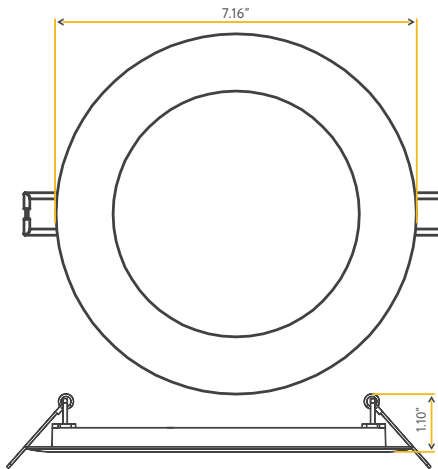

6" ROUND FLUSHED SLIM

G-20223
S6/20W/R/LED/SCCT

6"

Cut Out: 6.20"

Lumens:	1800
Wattage:	20W
Voltage:	120/277V
CRI:	90
Beam Angle:	100°
CCT:	27, 30, 35, 41, 50k
Dimmable:	Triac or 0-10V
Pack:	18

Accessories:

NC Plate:	G-19975 (7)
Multi Light:	G-95826 20W

STAR