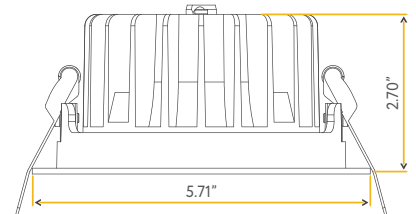

Lumens:	2000/2600/3500
Wattage:	23W,30W,40W
Voltage:	120/277V
CRI:	90>
Beam Angle:	60°
CCT:	27, 30, 35, 41, 50k
Dimmable:	Triac or 0-10V
Pack:	18