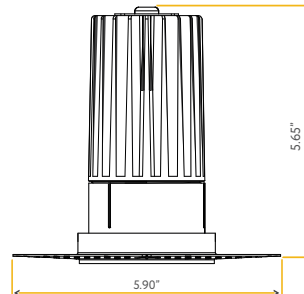

Lumens:	600
Wattage:	8W
Voltage:	120V
CRI:	90
Beam Angle:	40°
CCT:	27, 30, 35, 41, 50k
Dimmable:	Yes
Pack:	18

Accessories:

NC Plate: G-19975 (1)

VENUS

2" TRIMLESS HO LUMINAIRE

SQUARE MESH (ADD-ON)

G-48413	G-48412
T2/SQ/LED/W/TL	T2/SQ/LED/B/TL

2"

Cut Out: 2.56"

Lumens:	950
Wattage:	14W
Voltage:	120V
CRI:	90
Beam Angle:	40°
CCT:	27, 30, 35, 41, 50k
Dimmable:	Yes
Pack:	18

Accessories:
NC Plate: G-19975 (1)

VENUS

3.5" TRIMLESS LUMINAIRE

3.5"

Cut Out: 3.10"

Lumens:	850
Wattage:	12W
Voltage:	120V
CRI:	90
Beam Angle:	40°
CCT:	27, 30, 35, 41, 50k
Dimmable:	Yes
Pack:	18

Accessories:
NC Plate: G-19975 (2)

VENUS

3.5" HO TRIMLESS LUMINAIRE

3.5"

Cut Out: 3.04"

Lumens:	1450
Wattage:	16W
Voltage:	120/277V
CRI:	90
Beam Angle:	60°
CCT:	27, 30, 35, 41, 50k
Dimmable:	Triac or 0-10V
Pack:	18