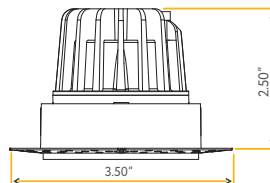

VENUS

2" TRIMLESS LUMINAIRE

2"

Cut Out: 2.56"

G-48414
R2/8W/R/LED/TL/5CCT
White

G-48415
R2/8W/R/LED/TL/5CCT/BK
Black

SQUARE MESH (ADD-ON)

G-48413 T2/SQ/LED/W/TL	G-48412 T2/SQ/LED/B/TL
----------------------------------	----------------------------------