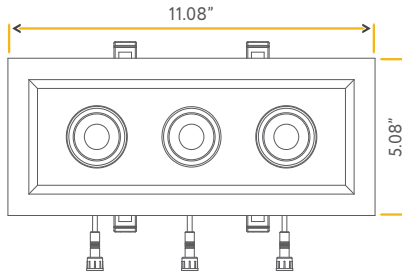

Lumens:	1800 (600 each head)
Wattage:	23W
Voltage:	120V
CRI:	90
Beam Angle:	40°
CCT:	27, 30, 35, 41, 50k
Dimmable:	Yes
Pack:	18