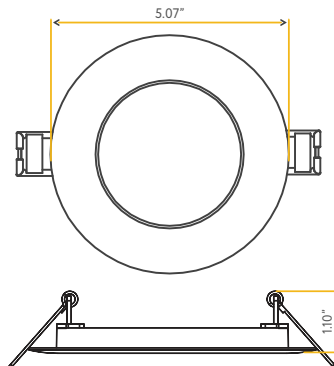

Accessories:

NC Plate:	G-19975 (2)
Multi Light:	G-95823 8W

STAR

4" ROUND FLUSHED SLIM

4"

Cut Out: 4.25"

G-20221
S4/12W/R/LED/5CCT

Lumens:	1000
Wattage:	12W
Voltage:	120/277V
CRI:	90
Beam Angle:	100°
CCT:	27, 30, 35, 41, 50k
Dimmable:	Triac or 0-10V
Pack:	18