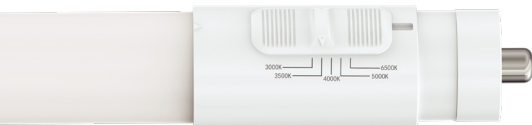

TUBE SERIES

T8 6 FT LED BYPASS HO R17 PIN

- **G-19984**
  F30/T8/B41/F/HO/LED 4100K Cool White
- **G-19985**
  F30/T8/B50/F/HO/LED 5000K Super White
- **G-19986**
  F30/T8/B65/F/HO/LED 6500K Daylight

TUBE SERIES

T8 8 FT BYPASS FA8 PIN 5CCT

- **G-20053**
  F42/T8/F/30,35,41,50,65K/5CCT
  SELECTABLE COLOR TEMPERATURE
  3000K - 3500K - 4100K - 5000K - 6500K

TUBE SERIES

T8 8 FT BYPASS FA8 PIN

- **G-83502**
  F42T8/830/F/LED 3000K Warm White
- **G-83503**
  F30T8/835/F/LED 3500K Neutral White
- **G-83504**
  F30/T8/B41/F/HO/LED 4100K Cool White
- **G-83506**
  F30/T8/B65/F/HO/LED 6500K Daylight

TUBE SERIES

T8 8 FT BYPASS HO R17 PIN

- **G-19774**
  F42/T8/B41/F/HO/LED 4100K Cool White
- **G-19775**
  F42/T8/B50/F/HO/LED 5000K Super White
- **G-19776**
  F42/T8/B65/F/HO/LED 6500K Daylight

6ft

Lumens:	4000
Wattage:	26W
Voltage:	120/277V
CRI:	85
Beam Angle:	320°
Dimmable:	No
Pack:	10

8ft

Lumens:	5500
Wattage:	42W
Voltage:	120/277V
CRI:	85
Beam Angle:	320°
Dimmable:	No
Pack:	10

8ft

Lumens:	5500
Wattage:	42W
Voltage:	120/277V
CRI:	85
Beam Angle:	320°
Dimmable:	No
Pack:	10

8ft

Lumens:	5500
Wattage:	42W
Voltage:	120/277V
CRI:	85
Beam Angle:	320°
Dimmable:	No
Pack:	10