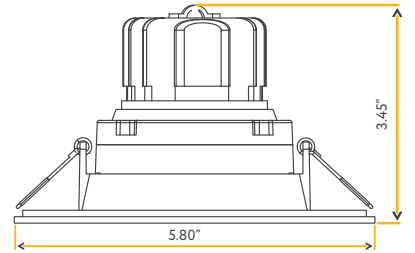

SATURN

3.5" SINGLE HEAD REGRESS MULTIPLE

3.5"

Cut Out: SQ 4.00" - RD 5.15"

G-48441

R3.5/14W/GR/M1/LED/5CCT

White

G-48440

R3.5/14W/GR/M1/LED/5CCT BK

Black

Lumens:	1400
Wattage:	14W
Voltage:	120/277V
CRI:	90
Beam Angle:	40°
CCT:	27, 30, 35, 41, 50k
Dimmable:	Triac or 0-10V
Pack:	18

Accessories:

NC Plate: G-19975 (6)

Multi Light: G-95825 14W