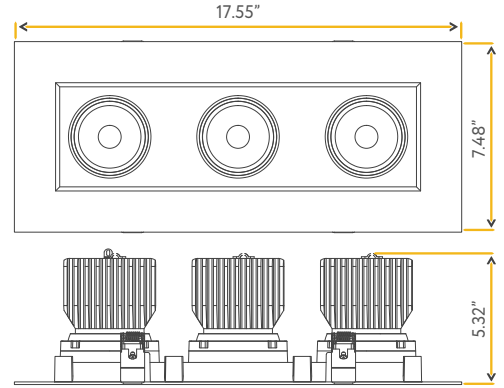

SATURN

4" TRIPLE HEAD REGRESS MULTIPLE

4"

Cut Out: 4.65" X 14.40"

G-99023

SN/4/84W/GR/M3/5CCT/WH

White