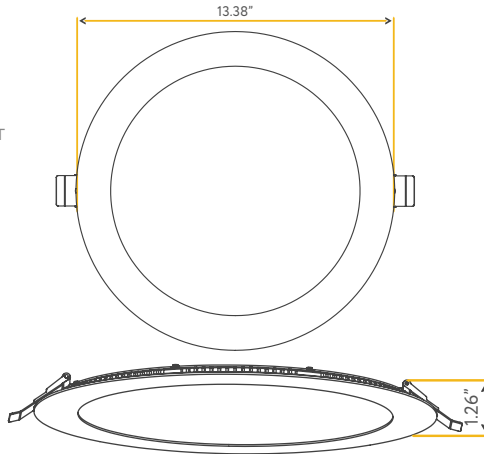

12"

Cut Out: 11.90"

Lumens:	4000
Wattage:	45W
Voltage:	120/277V
CRI:	90
Beam Angle:	100°
CCT:	27, 30, 35, 41, 50k
Dimmable:	Triac or 0-10V
Pack:	6