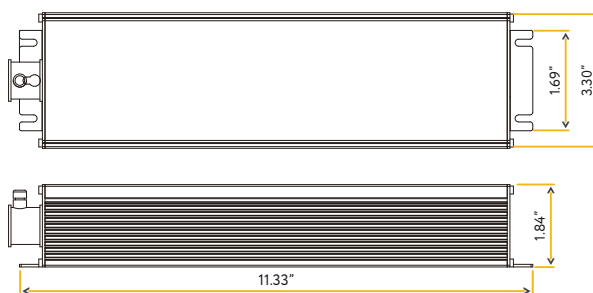

G-95521
EM/60W/28.8Vdc/4000mA

mA:	4000mA
Voltage:	120/347V
Illumination time:	90 mins
Recharging time:	24 hours
Pack:	10