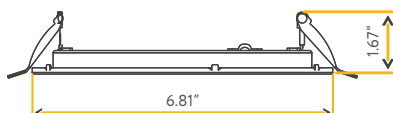

Accessories:
NC Plate: G-19975 (6)
Multi Light: G-95825 18W

FIRE RATED

6" FIRE RATED SQUARE SLIM

6"

Cut Out: 6.10"

G-97024

S6/18W/SQ/LED/5CCT FR

Fire Rated