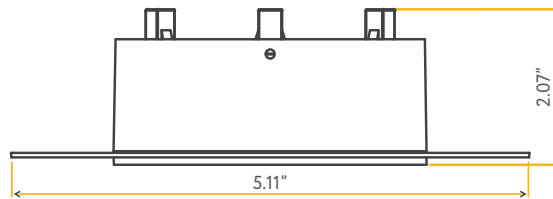

Accessories:
NC Plate: G-19975 (2)
Multi Light: G-95824 10W / G-95825 14W

STAR

4" ROUND TRIMLESS FLUSHED

4"

Cut Out: 4.17"

G-96622

SR4/20W/R/5CCT/TL

Round