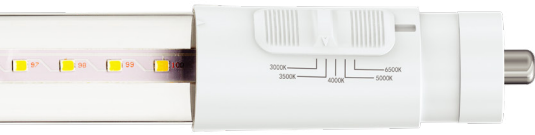

TUBE SERIES

T8 8 FT BYPASS FA8 PIN 5CCT

G-20054

F42/T8/C/30,35,41,50,65K/5CCT

SELECTABLE COLOR TEMPERATURE

3000K - 3500K - 4100K - 5000K - 6500K