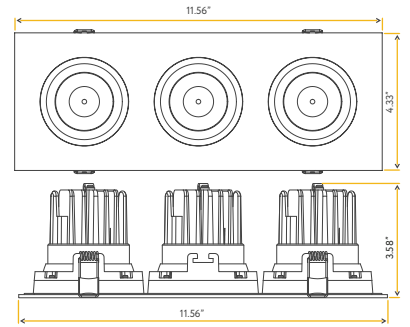

3.5"

Cut Out: 3.50" x 10.70"

<b>Lumens:</b>	3750/5250
<b>Wattage:</b>	39/60W
<b>Voltage:</b>	120/277V
<b>CRI:</b>	90
<b>Beam Angle:</b>	40° Clear (by Default)
<b>CCT:</b>	27, 30, 35, 41, 50k
<b>Dimmable:</b>	Triac or 0-10V
<b>Pack:</b>	6
<b>IC rated-at</b>	<b>39W</b>