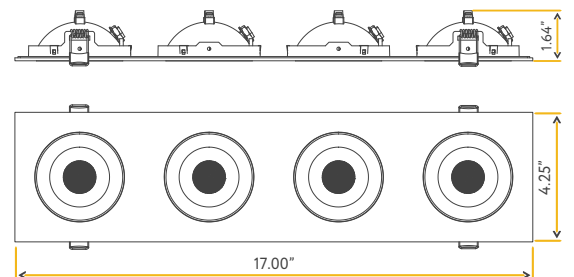

Lumens:	3200 (1600 each head)
Wattage:	36W
Voltage:	120/277V
CRI:	90
Beam Angle:	40° Clear (by Default)
CCT:	27, 30, 35, 41, 50k
Dimmable:	Triac or 0-10V
Pack:	6