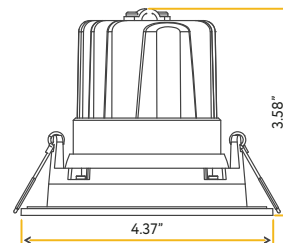

**3.5"**

Cut Out: 3.50"

<b>Lumens:</b>	1400/1850
<b>Wattage:</b>	14/19W
<b>Voltage:</b>	120/277V
<b>CRI:</b>	90
<b>Beam Angle:</b>	40° Clear (by Default)
<b>CCT:</b>	27, 30, 35, 41, 50k
<b>Dimmable:</b>	Triac or 0-10V
<b>Pack:</b>	18
<b>IC rated-at 14W</b>	