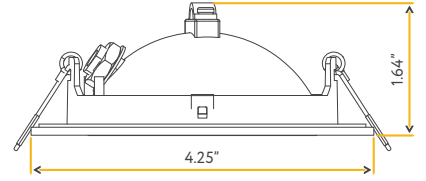

**3.5"**  
Cut Out: 3.65"

**G-01021**  
FL/3.5/10W/GR/M1/5CCT/WH

White

**G-01121**  
FL/3.5/10W/GR/M1/5CCT/BK

Black

<b>Lumens:</b>	850
<b>Wattage:</b>	10W
<b>Voltage:</b>	120/277V
<b>CRI:</b>	90
<b>Beam Angle:</b>	40° Clear (by Default)
<b>CCT:</b>	27, 30, 35, 41, 50k
<b>Dimmable:</b>	Triac or 0-10V
<b>Pack:</b>	18