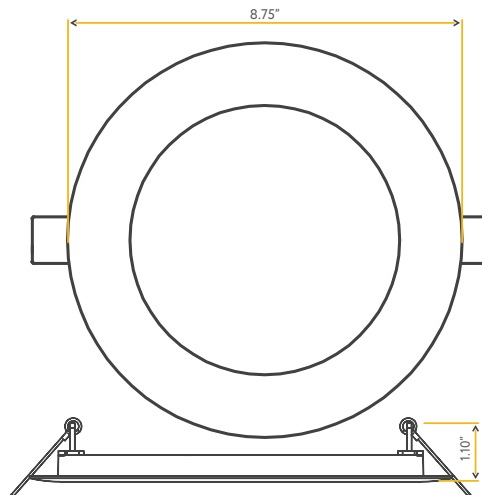

8" ROUND FLUSHED SLIM

G-20224
S8/24W/R/LED/SCCT

8"

Cut Out: 8.25"

Lumens:	2200
Wattage:	24W
Voltage:	120V
CRI:	90
Beam Angle:	100°
CCT:	27, 30, 35, 41, 50k
Dimmable:	Yes
Pack:	18

Accessories:

NC Plate:	G-19982 (8)