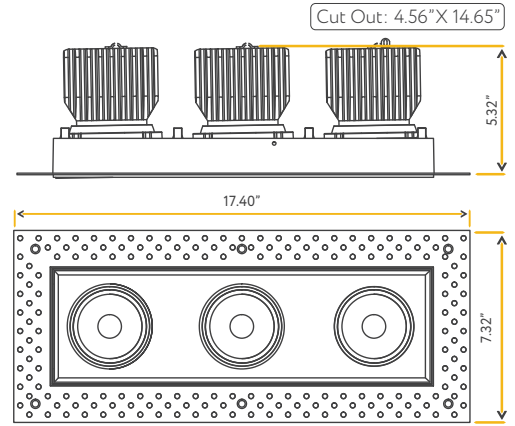

SATURN

4" TRIPLE HEAD TRIMLESS REGRESS MULTIPLE

4"

G-99223

SN84W/GR/M3/5CCT/TL/WH

White

G-99323

SN84W/GR/M3/5CCT/TL/BK

Black

Lumens:	4800/7800
Wattage:	54/84W
Voltage:	120/277V
CRI:	90
Beam Angle:	60°
CCT:	27, 30, 35, 41, 50k
Dimmable:	Triac or 0-10V
Pack:	4
IC rated-at	54W

Accessories:
NC Plate: G-98823 (3)

SATURN

4" FOUR HEAD TRIMLESS REGRESS MULTIPLE

4"

G-99224

SN112W/GR/M4/5CCT/TL/WH

White

G-99324

SN112W/GR/M4/5CCT/TL/BK

Black

Lumens:	6400/10400
Wattage:	72/112W
Voltage:	120/277V
CRI:	90
Beam Angle:	60°
CCT:	27, 30, 35, 41, 50k
Dimmable:	Triac or 0-10V
Pack:	2

Accessories:
NC Plate: G-98823 (5)