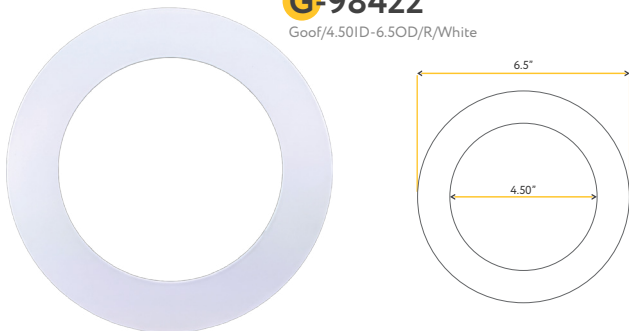

ACCESSORIES

WHITE GOOF RING

G-98420
Goof/2.2ID-3.75OD/R/White

G-98421
Goof/2.75ID-4.5OD/R/White

G-98422
Goof/4.50ID-6.5OD/R/White

G-98423
Goof/6.5ID-8.0OD/R/White

Pack: 100

ACCESSORIES