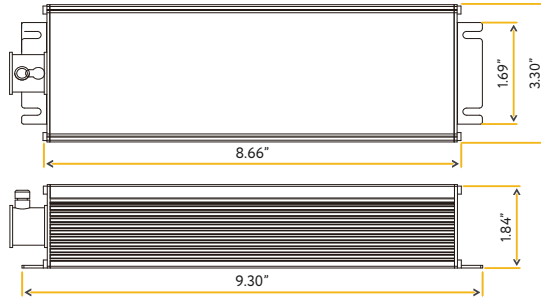

mA:	2000mA
Voltage:	120/347V
Illumination time:	90 mins
Recharging time:	24 hours
Pack:	15