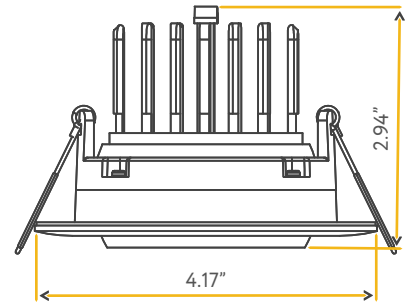

**Accessories:**

- NC Plate: G-19975 (1)
- Multi Light: G-95824 10W

**SATURN**

3.5" FLUSHED GIMBAL

**3.5"**

Cut Out: 3.62"

<b>Lumens:</b>	1400
<b>Wattage:</b>	14W
<b>Voltage:</b>	120/227V
<b>CRI:</b>	90
<b>Beam Angle:</b>	60°
<b>CCT:</b>	27, 30, 35, 41, 50k
<b>Dimmable:</b>	Triac or 0-10V
<b>Pack:</b>	18