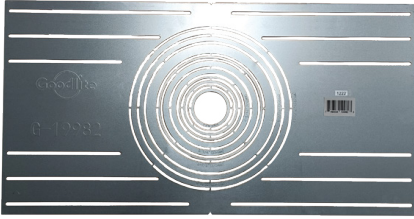

10FT

Extenders 10 Ft

ACCESSORIES

NEW CONSTRUCTION PLATES

**G-19982**

Uni. Sizes 2-1/16", 3-1/3", 3.3/4", 4-5/16", 5-1/4", 6-5/16", 6-7/8", 8-7/16", 9-5/16", 10-5/16"

 Pack:10

**G-48318**