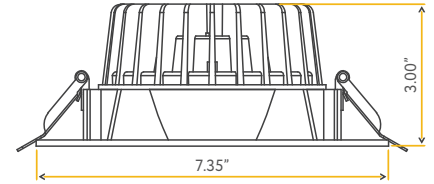

Round

**G-48425**

T6/SQ/W

Square

ITEM	SHAPE	CUTOUT
G-48421	Round	5.75"
G-48425	Square	6.25"

<b>Lumens:</b>	1800
<b>Wattage:</b>	24W
<b>Voltage:</b>	120V
<b>CRI:</b>	90>
<b>Beam Angle:</b>	40°
<b>CCT:</b>	27, 30, 35, 41, 50k
<b>Dimmable:</b>	Yes
<b>Pack:</b>	18