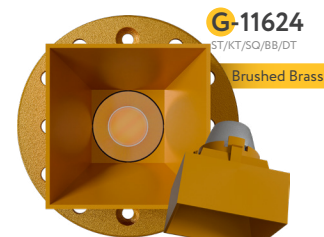

SILENT

SQUARE DROP TRIM KITS

1"