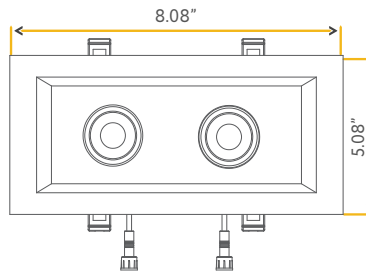

3"

Cut Out: 3.35" x 6.30"

<b>Lumens:</b>	1200 (600 each head)
<b>Wattage:</b>	15W
<b>Voltage:</b>	120V
<b>CRI:</b>	90
<b>Beam Angle:</b>	40°
<b>CCT:</b>	27, 30, 35, 41, 50k
<b>Dimmable:</b>	Yes
<b>Pack:</b>	18