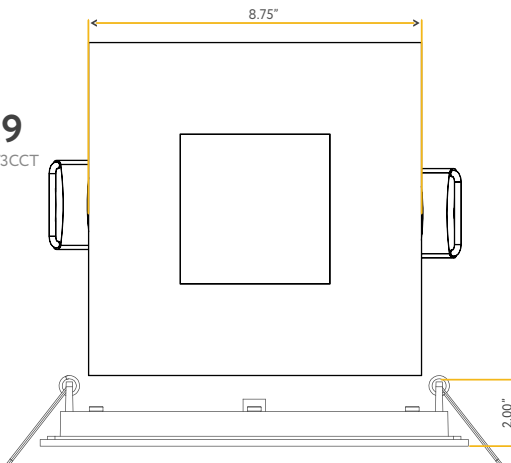

**Accessories:**

<b>NC Plate:</b>	G-19975 (7)
<b>Multi Light:</b>	G-95825 18W

STAR

8" SQUARE FLUSHED SLIM

8"

Cut Out: 8.25"

**G-20229**  
S8/24W/SQ/LED/3CCT

<b>Lumens:</b>	2200
<b>Wattage:</b>	24W
<b>Voltage:</b>	120V
<b>CRI:</b>	90
<b>Beam Angle:</b>	100°
<b>CCT:</b>	30,41,50K
<b>Dimmable:</b>	Yes
<b>Pack:</b>	18