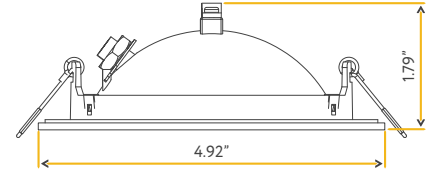

**G-01321**

FL/4/13W/GR/M1/5CCT/BK

Black

FLARION LENS OPTIONS

G-01520	G-01522
FL/L4/24-DEGREE	FL/L4/60-DEGREE

**4"**

Cut Out: 4.25"

<b>Lumens:</b>	1200
<b>Wattage:</b>	13W
<b>Voltage:</b>	120/277V
<b>CRI:</b>	90
<b>Beam Angle:</b>	40° Clear (by Default)
<b>CCT:</b>	27, 30, 35, 41, 50k
<b>Dimmable:</b>	Triac or 0-10V
<b>Pack:</b>	18