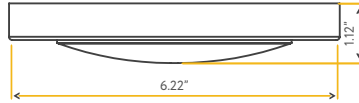

SPICA

4" SURFACE MOUNT DISK LIGHT

4"

G-19931
D4/12W/R/LED/SCCT

Lumens:	725
Wattage:	12W
Voltage:	120V
CRI:	90
Beam Angle:	120°
CCT:	27, 30, 35, 41, 50k
Dimmable:	Yes
Pack:	20