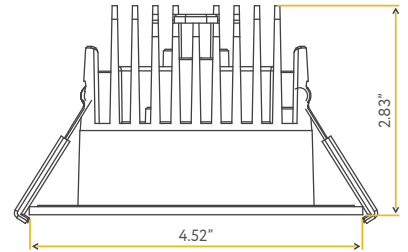

**ASTER**

3.5" INTERCHANGEABLE MODULE

3.5"

**G-48323**  
M4/15W/LED/5CCT 60°  
60° Beam Angle

**G-48324**  
M4/15W/LED/5CCT  
40° Beam Angle  
120/277V Triac or 0-10

<b>Lumens:</b>	1100
<b>Wattage:</b>	15W
<b>Voltage:</b>	120V
<b>CRI:</b>	90>
<b>CCT:</b>	27, 30, 35, 41, 50k
<b>Dimmable:</b>	Yes
<b>Pack:</b>	18