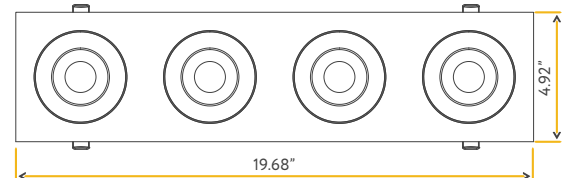

**4"**

Cut Out: 4.25" X 18.80"

**G-01224**

FL/4/48W/GR/M4/5CCT/WH

White

**G-01324**

FL/4/48W/GR/M4/5CCT/BK

Black