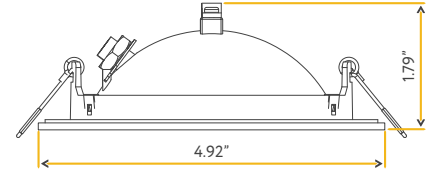

FL/4/13W/GR/M1/5CCT/BK

Black

FLARION LENS OPTIONS

G-01520	G-01522
FL/L4/24-DEGREE	FL/L4/60-DEGREE

4"

Cut Out: 4.25"

Lumens:	1200
Wattage:	13W
Voltage:	120/277V
CRI:	90
Beam Angle:	40° Clear (by Default)
CCT:	27, 30, 35, 41, 50k
Dimmable:	Triac or 0-10V
Pack:	18