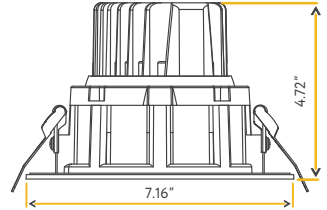

SATURN

6" REGRESS GIMBAL

6"

Cut Out: 6.00"

G-20093

R6/22W/GRR/LED/5CCT

White

G-20095

R6/22W/GRR/LED/5CCT BK

Black

Lumens:	2200
Wattage:	22W
Voltage:	120/277V
CRI:	90
Beam Angle:	60°
CCT:	27, 30, 35, 41, 50k
Dimmable:	Triac or 0-10V
Pack:	6

Accessories:

NC Plate: G-19975 (7)

Multi Light: G-95826 22W