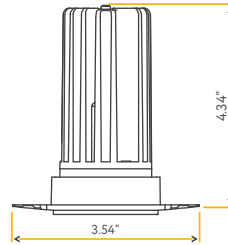

Accessories:

NC Plate: G-19975 (6)

Multi Light: G-95826 22W

VENUS

1" TRIMLESS LUMINAIRE

1"

Cut Out: 2.07"

**G-48469**  
R1/7W/R/LED/5CCT