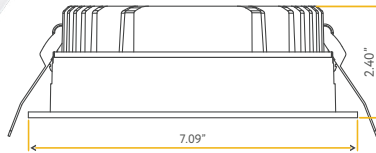

**Accessories:**

<b>NC Plate:</b>	G-19975 (6)
<b>Multi Light:</b>	G-95826 22W

REGULUS

6" REGRESS SLIM

6"

Cut Out: 6.29"

<b>Lumens:</b>	950/1750/2700
<b>Wattage:</b>	10W/18W/28W
<b>Voltage:</b>	120/277V
<b>CRI:</b>	90
<b>Beam Angle:</b>	100°
<b>CCT:</b>	27, 30, 35, 41, 50k
<b>Dimmable:</b>	Triac or 0-10V
<b>Pack:</b>	12