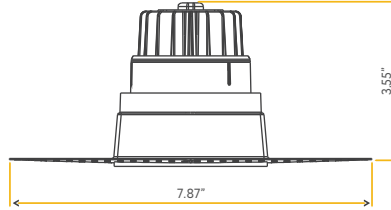

G-20234
R3.5/12W/SQ/LED/TL/5CCT B

Lumens:	850
Wattage:	12W
Voltage:	120V
CRI:	90
Beam Angle:	40°
CCT:	27, 30, 35, 41, 50k
Dimmable:	Yes
Pack:	18