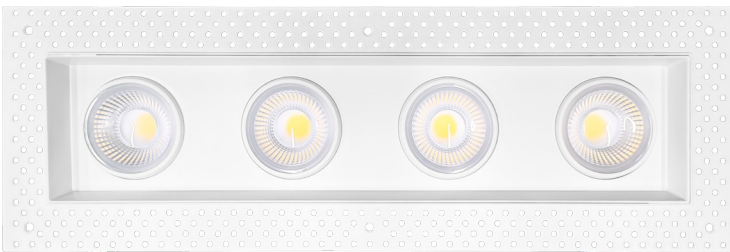

SATURN

4" FOUR HEAD TRIMLESS REGRESS MULTIPLE

4"

G-99224

SN112W/GR/M4/5CCT/TL/WH

White