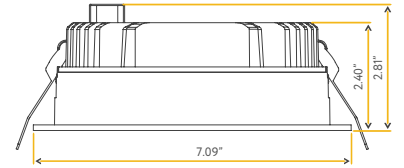

COMMERCIAL

6" COMMERCIAL REGRESS DOWNLIGHT

6"

Cut Out: 6.20"

G-98524

RS6/28W-1C/48W-NIC/RD/LED/5CCT/BX

Lumens:	2700/5000
Wattage:	28/48W
Voltage:	120/277V
CRI:	90
Beam Angle:	100°
CCT:	27, 30, 35, 41, 50k
Dimmable:	Triac or 0-10V
Pack:	12