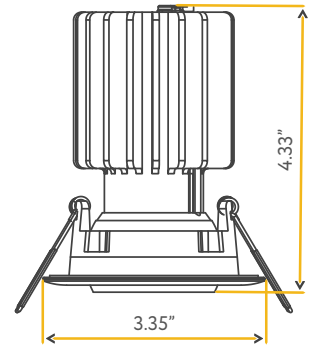

Lumens:	1050
Wattage:	11W
Voltage:	120/227V
CRI:	90
Beam Angle:	60°
CCT:	27, 30, 35, 41, 50k
Dimmable:	Triac or 0-10V
Pack:	18

- 5CCT COLOR SELECTABLE
- CRI 90+ TRUE COLORS
- AIR TIGHT
- WET LOCATION
- DIMMABLE DOWN TO 5%
- IC RATED

Accessories:

- NC Plate: G-19975 (1)
- Multi Light: G-95824 10W