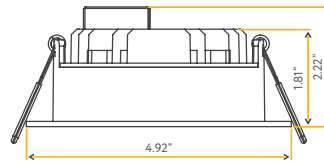

COMMERCIAL

4" COMMERCIAL REGRESS DOWNLIGHT

4"

Cut Out: 4.20"

G-98522

RS4/15W-IC/20W-NIC/RD/LED/5CCT/BX

Lumens:	1400/2000
Wattage:	15/20W
Voltage:	120/277V
CRI:	90
Beam Angle:	100°
CCT:	27, 30, 35, 41, 50k
Dimmable:	Triac or 0-10V
Pack:	18