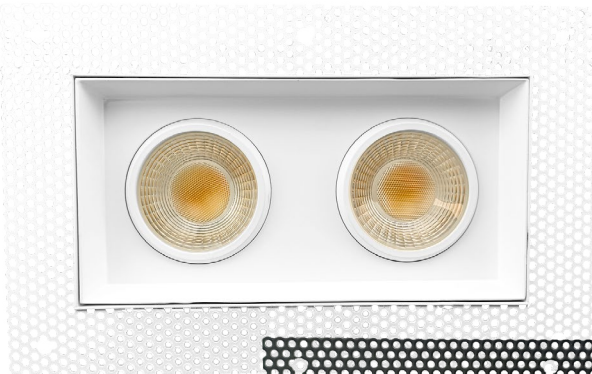

G-95624

R3.5/28W/GR/LED/M2/TL/5CCT

White