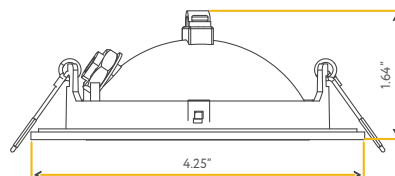

FLARION LENS OPTIONS

G-01425	G-01427
FL/L3.5/24-DEGREE	FL/L3.5/60-DEGREE