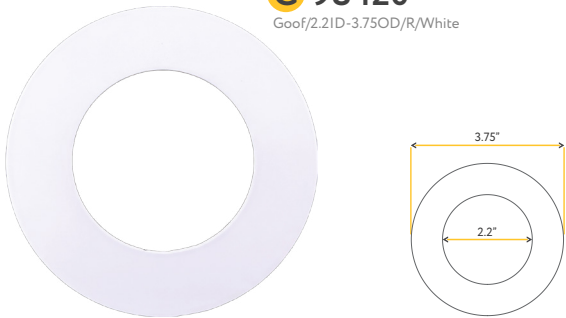

ACCESSORIES

WHITE GOOF RING

G-98420
Goof/2.2ID-3.75OD/R/White