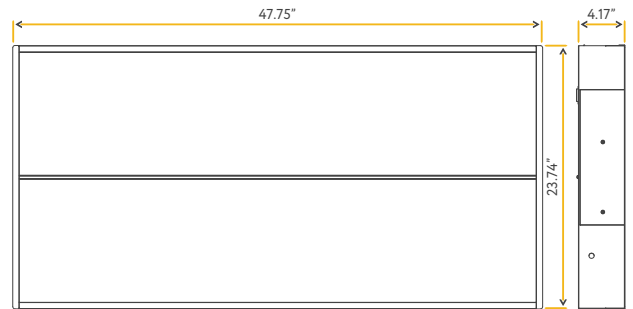

- JA8 TITLE 24
- DLC LISTED PREMIUM
- ETL LISTED US
- FC

NEPTUNE

2X4 CENTER LINE FIXTURE

2X4

G-98120

F/2X4/72W/CL/WS3/4CCT

G-98121-EM

F/2X4/72W/CL/4CCT/WS3/EM