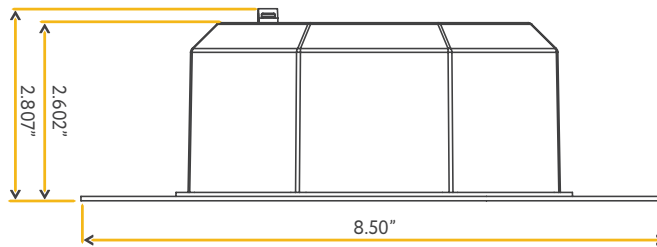

Cut Out: 5.85"

**G-11120**

ST/L/M/15W/LED/SCCT

Installation View

<b>Lumens:</b>	1200
<b>Wattage:</b>	15W
<b>Voltage:</b>	Input 24V
<b>CRI:</b>	90+
<b>Beam Angle:</b>	50° Clear (by Default)
<b>CCT:</b>	27, 30, 35, 41, 50k
<b>Dimmable:</b>	Triac or 0-10V
<b>Pack:</b>	6