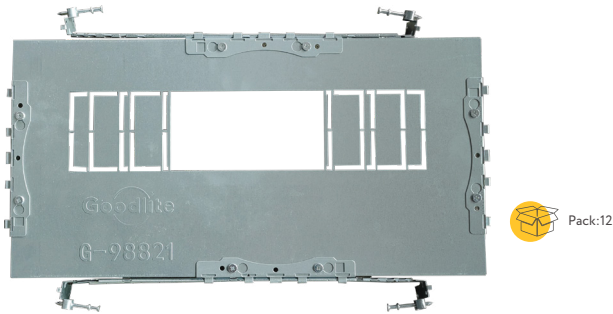

 Pack:20

**G-19975**

Uni. Sizes 2.12"/2.75"/3.15"/3.75"/4.25"/4.64"/5.34"/6.35"

 Pack:24

ACCESSORIES

NEW CONSTRUCTION PLATES

**G-98821**

Uni. Sizes 3" - 5.71"/6.30"/8.70"/9.49"/11.73"/13.23"