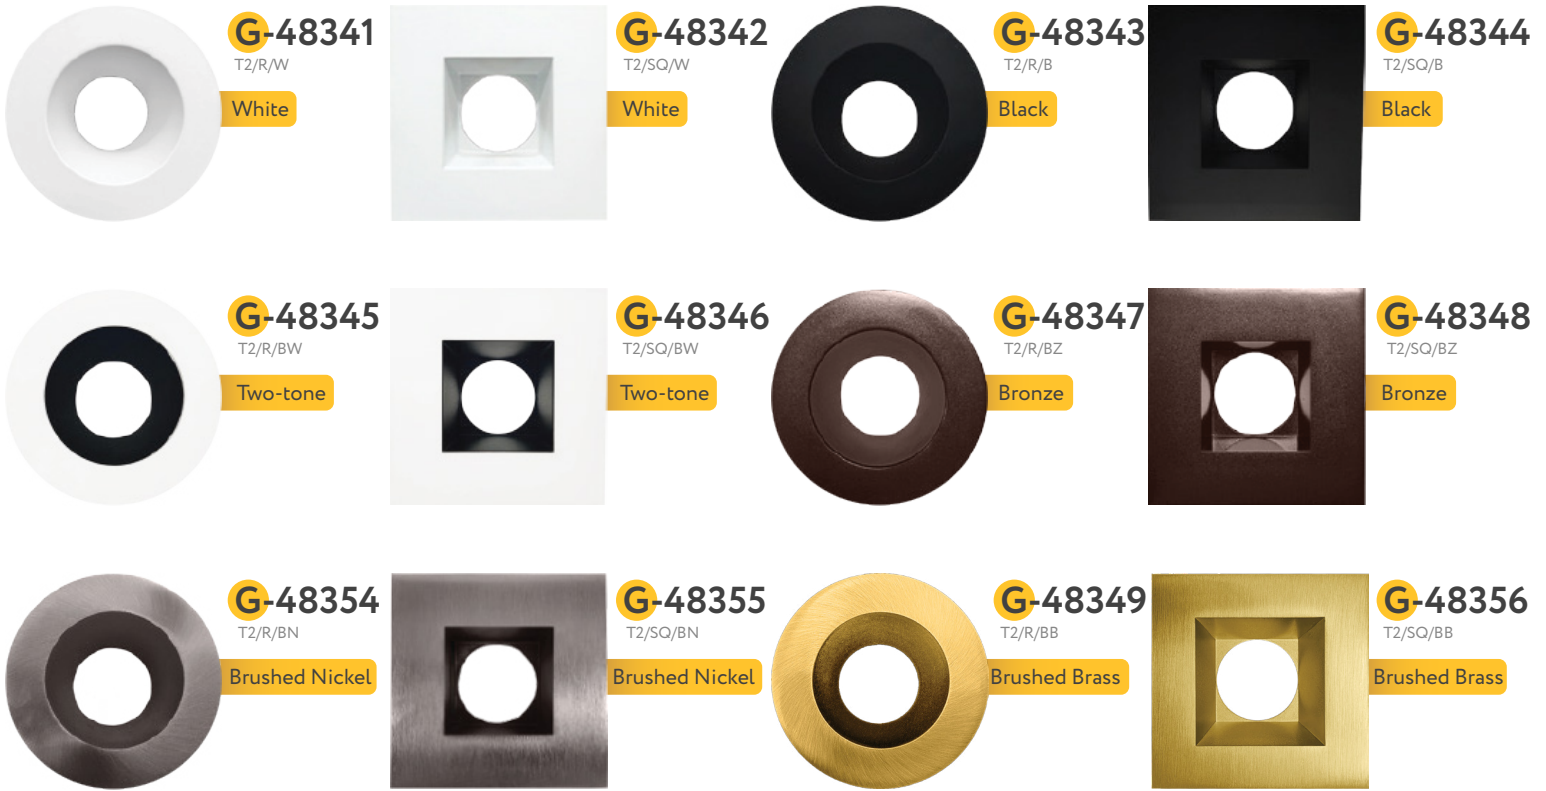

**Accessories:**  
**Multi Light:** G-95825 14W  
G-95826 20W

ASTER

2" INTERCHANGEABLE TRIMS

2"

2" INTERCHANGEABLE TRIMLESS KITS

2"

STYLE	CUT OUT	OD	HEIGHT	PLATE	PACK
TRIMMED	2.50"	3.15"	Regular 2.85" / HO 5.50"	G-19975 (1)	8/64
TRIMLESS ROUND	2.80"	4.53"	Regular 2.89" / HO 5.47"	G-19975 (2)	36
TRIMLESS SQUARE	Sq 3.10" Rd 4.32"	6.50"	Regular 3.68" / HO 6.26"	G-19975 (5)	36