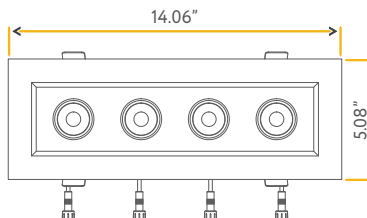

Lumens:	2800 (700 each head)
Wattage:	30W
Voltage:	120/277V
CRI:	90
Beam Angle:	40°
CCT:	27, 30, 35, 41, 50k
Dimmable:	Triac or 0-10V
Pack:	6