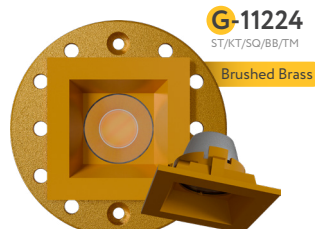

ST/EXTRAC

SILENT

ROUND TRIMMED KITS

1"

Pack: 100

SILENT

SQUARE TRIMMED KITS

1"