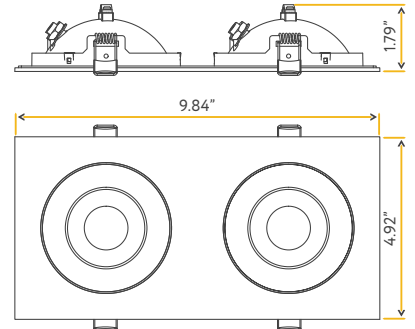

Black

FLARION LENS OPTIONS

G-01520	G-01522
FL/L4/24-DEGREE	FL/L4/60-DEGREE

**4"**

Cut Out: 4.25" X 8.95"

<b>Lumens:</b>	2400 (1200 each head)
<b>Wattage:</b>	26W
<b>Voltage:</b>	120/277V
<b>CRI:</b>	90
<b>Beam Angle:</b>	40° Clear (by Default)
<b>CCT:</b>	27, 30, 35, 41, 50k
<b>Dimmable:</b>	Triac or 0-10V
<b>Pack:</b>	18