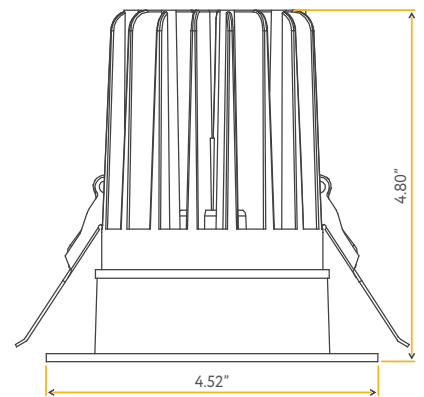

Lumens:	1800
Wattage:	23W
Voltage:	120V
CRI:	90>
CCT:	27, 30, 35, 41, 50k
Dimmable:	Yes
Pack:	18

- 5CCT COLOR SELECTABLE
- CRI 90+ TRUE COLORS
- AIR TIGHT
- WET LOCATION
- DIMMABLE DOWN TO 5%
- IC RATED

Accessories:
NC Plates: G-19975 (3)