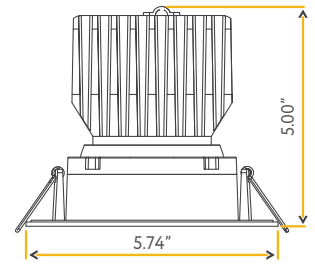

Accessories:

NC Plate: G-48449 (2)

SATURN

4" SINGLE HEAD REGRESS MULTIPLE

4"

Cut Out: 4.55"

Lumens:	1750
Wattage:	20W
Voltage:	120/277V
CRI:	90
Beam Angle:	60°
CCT:	27, 30, 35, 41, 50k
Dimmable:	Triac or 0-10V
Pack:	18