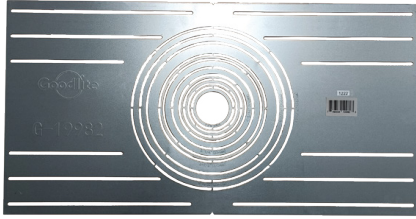

ACCESSORIES

NEW CONSTRUCTION PLATES

G-19982

Uni. Sizes 2-1/16", 3-1/3", 3.3/4", 4-5/16", 5-1/4", 6-5/16", 6-7/8", 8-7/16", 9-5/16", 10-5/16"