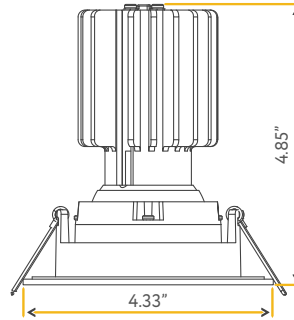

- JA8 TITLE 24
- ETL US
- FC

**Accessories:**

- NC Plate: G-19975 (3)
- Multi Light: G-95824 10W

SATURN

3" HO REGRESS GIMBAL

3"

Cut Out: 3.35"

<b>Lumens:</b>	1050
<b>Wattage:</b>	11W
<b>Voltage:</b>	120/277V
<b>CRI:</b>	90
<b>Beam Angle:</b>	60°
<b>CCT:</b>	27, 30, 35, 41, 50k
<b>Dimmable:</b>	Triac or 0-10V
<b>Pack:</b>	18