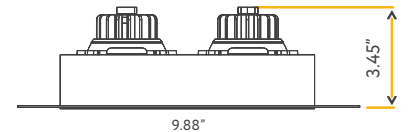

G-95724

R3.5/28W/GR/LED/M2/TL/5CCT B

Black

Lumens:	2400 (1200 each head)
Wattage:	28W
Voltage:	120/277V
CRI:	90
Beam Angle:	40°
CCT:	27, 30, 35, 41, 50k
Dimmable:	Triac or 0-10V
Pack:	12

Accessories:

NC Plate: G-48448 (0)