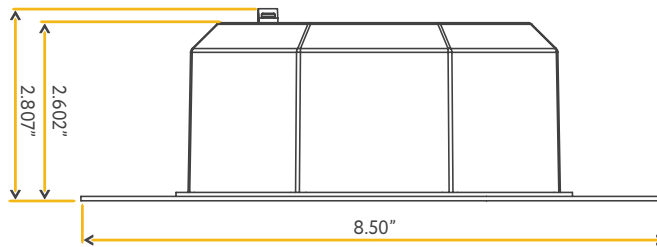

ST/L/M/15W/LED/SCCT

Installation View

Lumens:	1200
Wattage:	15W
Voltage:	Input 24V
CRI:	90+
Beam Angle:	50° Clear (by Default)
CCT:	27, 30, 35, 41, 50k
Dimmable:	Triac or 0-10V
Pack:	6

Accessories:

NC Plate: G-19975 (7)