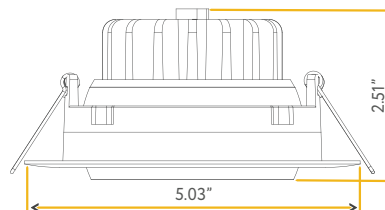

SATURN

4" FLUSHED GIMBAL

4"

Cut Out: 4.00"

**G-20006**  
R4/14W/SQ/LED/5CCT

Lumens:	1100
Wattage:	14W
Voltage:	120V
CRI:	90
Beam Angle:	40°
CCT:	27, 30, 35, 41, 50k
Dimmable:	Yes
Pack:	18

- 5CCT COLOR SELECTABLE
- CRI 90+ TRUE COLORS
- AIR TIGHT
- WET LOCATION
- DIMMABLE DOWN TO 5%
- IC RATED