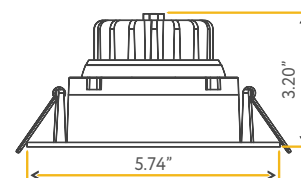

SATURN

4" REGRESS GIMBAL

4"

Cut Out: 4.55"

Lumens:	1100
Wattage:	14W
Voltage:	120V
CRI:	90
Beam Angle:	40°
CCT:	27, 30, 35, 41, 50k
Dimmable:	Yes
Pack:	18