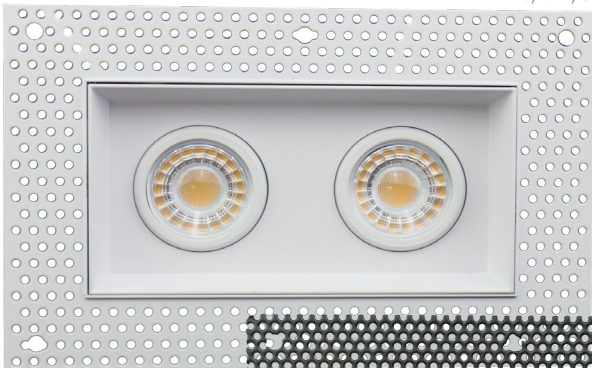

G-95621

R3/15W/GR/LED/M2/TL/5CCT

White