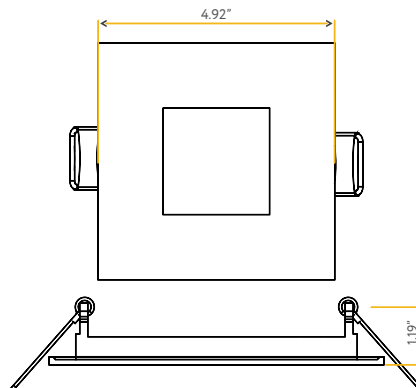

**Accessories:**

<b>NC Plate:</b>	G-19975 ( 2 )
<b>Multi Light:</b>	G-95823 8W

STAR

4" SQUARE FLUSHED SLIM

4"

Cut Out: 4.25"

**G-20226**  
S4/12W/SQ/LED/5CCT

<b>Lumens:</b>	850
<b>Wattage:</b>	12W
<b>Voltage:</b>	120V
<b>CRI:</b>	90
<b>Beam Angle:</b>	100°
<b>CCT:</b>	27, 30, 35, 41, 50k
<b>Dimmable:</b>	Yes
<b>Pack:</b>	18