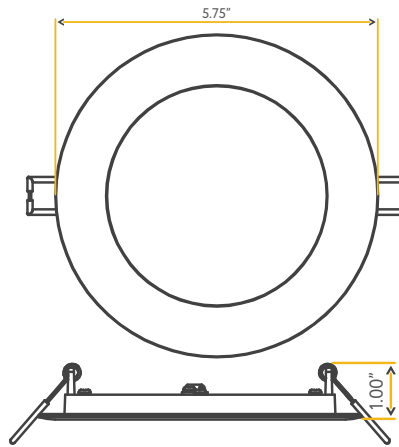

STAR

5" ROUND FLUSHED SLIM

G-20222
S5/15W/R/LED/SCCT

5"

Cut Out: 5.25"

Lumens:	1350
Wattage:	15W
Voltage:	120/277V
CRI:	90
Beam Angle:	100°
CCT:	27, 30, 35, 41, 50k
Dimmable:	Triac or 0-10V
Pack:	18

Accessories:

NC Plate:	G-19975 (6)
Multi Light:	G-95825 14W

STAR