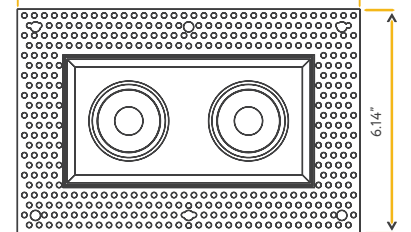

G-95724

R3.5/28W/GR/LED/M2/TL/5CCT B

Black

Lumens:	2400 (1200 each head)
Wattage:	28W
Voltage:	120/277V
CRI:	90
Beam Angle:	40°
CCT:	27, 30, 35, 41, 50k
Dimmable:	Triac or 0-10V
Pack:	12

Accessories:

NC Plate: G-48448 (0)