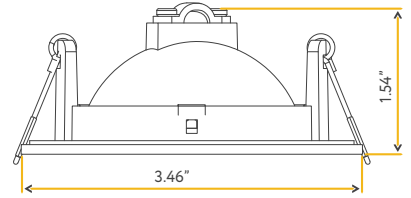

G-00921

FL/3/8W/GR/M1/5CCT/BK

Black

Lumens:	700
Wattage:	8W
Voltage:	120/277V
CRI:	90
Beam Angle:	40° Clear (by Default)
CCT:	27, 30, 35, 41, 50k
Dimmable:	Triac or 0-10V
Pack:	18

Accessories:

NC Plate: G-19975 (2)

Multi Light: G-95823 8W

Lens: G-01420 24°/G-01421 40°/G-01422 60°