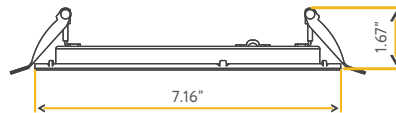

Accessories:

NC Plate:	G-19975 (6)
Multi Light:	G-95825 14W

FIRE RATED

6" FIRE RATED ROUND SLIM

6"

Cut Out: 6.10"

G-96924
RS6/18W/R/LED/SCCT FR
Fire Rated

Lumens:	1600
Wattage:	18W
Voltage:	120/277V
CRI:	90
Beam Angle:	100°
CCT:	27, 30, 35, 41, 50k
Dimmable:	Triac or 0-10V
Wire:	FT6 Plenum rated
Certified:	UL 263 & ASTM E119
Pack:	18