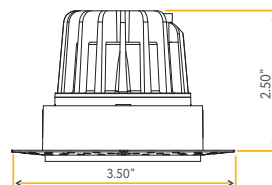

2" TRIMLESS LUMINAIRE

2"

Cut Out: 2.56"

**G-48414**  
R2/8W/R/LED/TL/5CCT  
White

**G-48415**  
R2/8W/R/LED/TL/5CCT/BK  
Black

SQUARE MESH (ADD-ON)

<b>G-48413</b> T2/SQ/LED/W/TL	<b>G-48412</b> T2/SQ/LED/B/TL
----------------------------------	----------------------------------