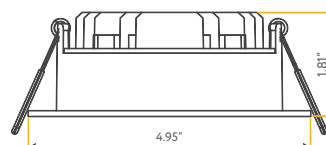

Lumens:	1400
Wattage:	15W
Voltage:	120/277V
CRI:	90
Beam Angle:	100°
CCT:	27, 30, 35, 41, 50k
Dimmable:	Triac or 0-10V
Pack:	18