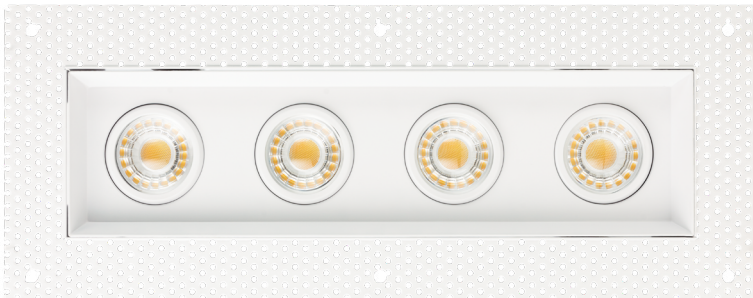

SATURN

3" FOUR HEAD TRIMLESS REGRESS MULTIPLE

3"

G-97126

R3/30W/GR/M4/LED/TL/5CCT

White

G-97127

R3/30W/GR/M4/LED/TL/5CCT BK

Black