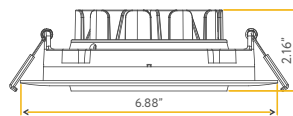

SATURN

6" FLUSHED GIMBAL

6"

Cut Out: 6.25"

Lumens:	1400
Wattage:	18W
Voltage:	120V
CRI:	90
Beam Angle:	40°
CCT:	27, 30, 35, 41, 50k
Dimmable:	Yes
Pack:	12