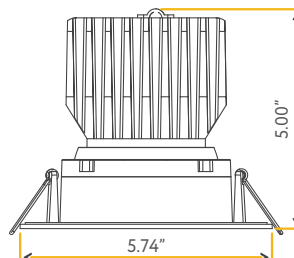

<b>Lumens:</b>	1750
<b>Wattage:</b>	20W
<b>Voltage:</b>	120/277V
<b>CRI:</b>	90
<b>Beam Angle:</b>	60°
<b>CCT:</b>	27, 30, 35, 41, 50k
<b>Dimmable:</b>	Triac or 0-10V
<b>Pack:</b>	12

**Accessories:**  
NC Plate: G-19975 ( 5 )  
Multi Light: G-95826 20W