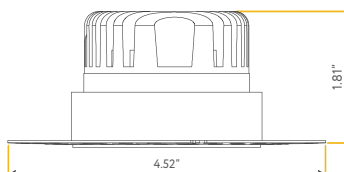

Accessories:
NC Plate: G-19975 (7)
Multi Light: G-95824 10W / G-95825 18W

REGULUS

3" TRIMLESS REGRESS SLIM

3"

Cut Out: 2.72"

G-96721
RS3/10W/R/LED/TL/SCCT

Round

Lumens:	750
Wattage:	10W
Voltage:	120/277V
CRI:	90
Beam Angle:	100°
CCT:	27, 30, 35, 41, 50k
Dimmable:	Triac or 0-10V
Pack:	18