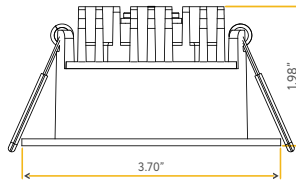

Lumens:	750
Wattage:	10W
Voltage:	120/277V
CRI:	90
Beam Angle:	100°
CCT:	27, 30, 35, 41, 50k
Dimmable:	Triac or 0-10V
Pack:	18