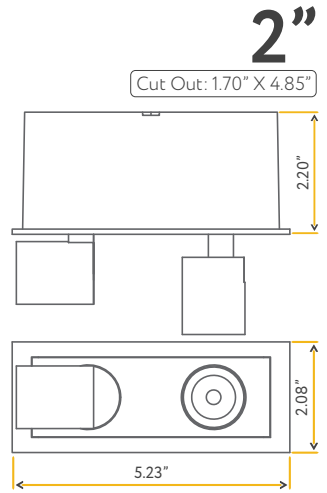

Lumens:	400 (200 each head)
Wattage:	6W
Voltage:	120V
CRI:	90
Beam Angle:	40°
CCT:	27, 30, 35, 41, 50k
Dimmable:	Yes
Pack:	18

- 5CCT COLOR SELECTABLE
- CRI 90° TRUE COLORS
- AIR TIGHT
- WET LOCATION
- DIMMABLE DOWN TO 5%
- IC RATED

Accessories:
NC Plate: G-21062 (1)