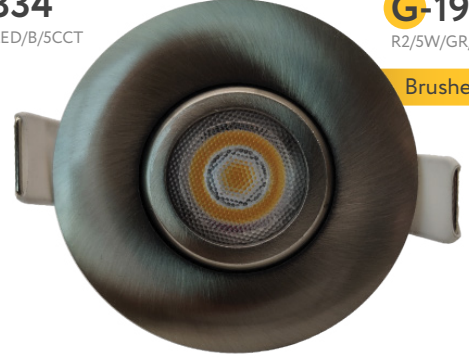

G-19835

R2/5W/GR/LED/BN/5CCT

Brushed Nickel