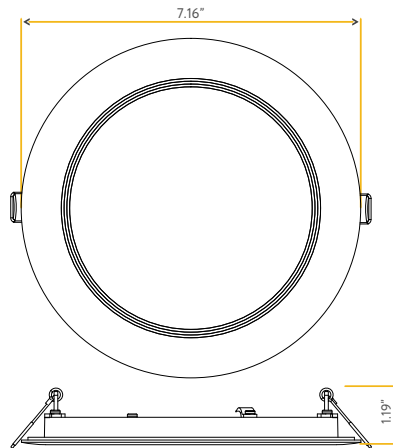

6"

Cut Out: 6.20"

Lumens:	1800
Wattage:	20W
Voltage:	120/277V
CRI:	90
Beam Angle:	100°
CCT:	27, 30, 35, 41, 50k
Dimmable:	Triac or 0-10V
Pack:	18

Accessories:

NC Plate:	G-19975 (7)
Multi Light:	G-95826 20W