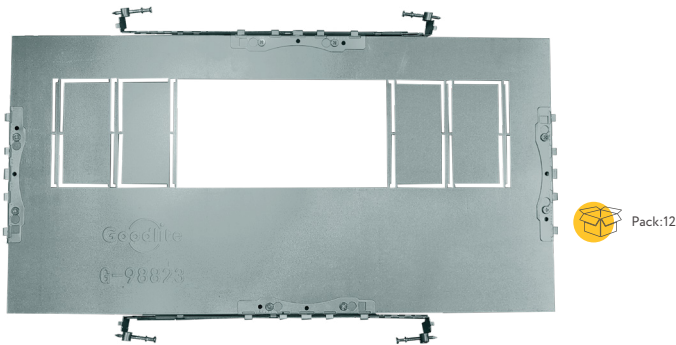

G-98823

Uni. Sizes 4.68"-9.05"/9.72"/14.05"/14.76"/19.13"/19.80"