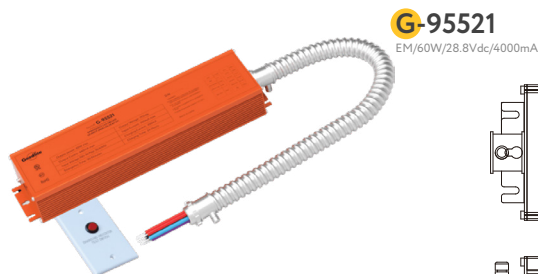

ACCESSORIES

EMERGENCY LED DRIVER 60W

60W