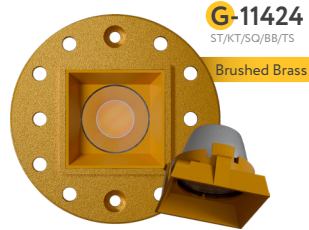

SILENT

1"

SQUARE TRIMLESS KITS