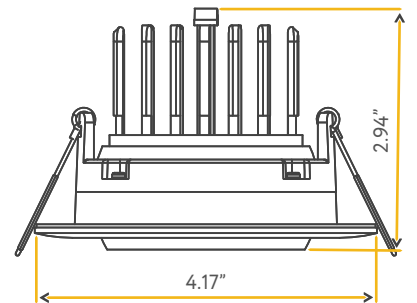

Lumens:	1400
Wattage:	14W
Voltage:	120/227V
CRI:	90
Beam Angle:	60°
CCT:	27, 30, 35, 41, 50k
Dimmable:	Triac or 0-10V
Pack:	18

- 5CCT COLOR SELECTABLE
- CRI 90+ TRUE COLORS
- AIR TIGHT
- WET LOCATION
- DIMMABLE DOWN TO 5%
- IC RATED

Accessories:

- NC Plate: G-19975 (3)
- Multi Light: G-95825 14W