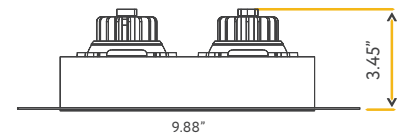

R3.5/28W/GR/LED/M2/TL/5CCT

White

**G-95724**

R3.5/28W/GR/LED/M2/TL/5CCT B

Black

<b>Lumens:</b>	2400 (1200 each head)
<b>Wattage:</b>	28W
<b>Voltage:</b>	120/277V
<b>CRI:</b>	90
<b>Beam Angle:</b>	40°
<b>CCT:</b>	27, 30, 35, 41, 50k
<b>Dimmable:</b>	Triac or 0-10V
<b>Pack:</b>	12