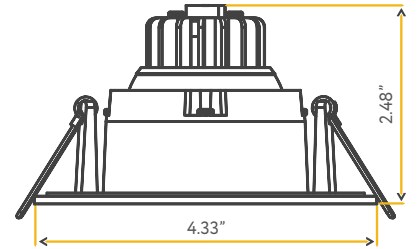

G-48369

R3/8W/GSR/LED/BB/5CCT

Brushed Brass

Lumens:	700
Wattage:	8W
Voltage:	120V
CRI:	90
Beam Angle:	40°
CCT:	27, 30, 35, 41, 50k
Dimmable:	Yes
Pack:	18

- 5CCT COLOR SELECTABLE
- CRI 90+ TRUE COLORS
- AIR TIGHT
- WET LOCATION
- DIMMABLE DOWN TO 5%
- IC RATED

- JA8 TITLE 24
- ETL US
- FC

Accessories:

- NC Plate: G-19975 (3)
- Multi Light: G-95823 8W