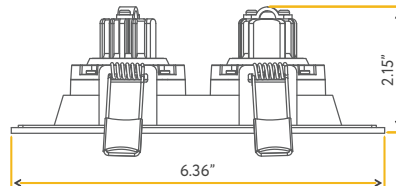

SATURN

2" DOUBLE HEAD REGRESS MULTIPLE

2"

Cut Out: 2.70"-5.12"

G-48314

R2/10W/GR/M2/LED/5CCT

Lumens:	900 (450 each head)
Wattage:	10W
Voltage:	120/277V
CRI:	90
Beam Angle:	40°
CCT:	27, 30, 35, 41, 50k
Dimmable:	Triac or 0-10V
Pack:	18

- 5CCT COLOR SELECTABLE
- CRI 90+ TRUE COLORS
- AIR TIGHT
- WET LOCATION
- DIMMABLE DOWN TO 5%
- IC RATED

JA8
TITLE 24

ETL
US

FC

Accessories:

NC Plate: G-48318 (0)

SATURN

2" TRIPLE HEAD REGRESS MULTIPLE

2"

Cut Out: 2.70"-7.48"