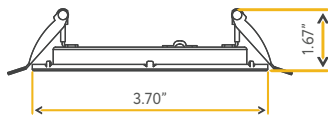

**Accessories:**  
**NC Plate:** G-19975 (4)  
**Multi Light:** G-95825 14W / G-98526 20W

FIRE RATED

3" FIRE RATED ROUND SLIM

3"

Cut Out: 2.85"

**G-96921**

S3/8W/R/LED/5CCT FR

Fire Rated