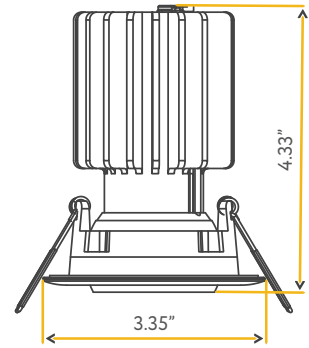

- JA8 TITLE 24
- ETL US
- FC

Accessories:

- NC Plate: G-19975 (1)
- Multi Light: G-95823 8W

**SATURN**

3" HO FLUSHED GIMBAL

**3"**

Cut Out: 2.75"

<b>Lumens:</b>	1050
<b>Wattage:</b>	11W
<b>Voltage:</b>	120/227V
<b>CRI:</b>	90
<b>Beam Angle:</b>	60°
<b>CCT:</b>	27, 30, 35, 41, 50k
<b>Dimmable:</b>	Triac or 0-10V
<b>Pack:</b>	18