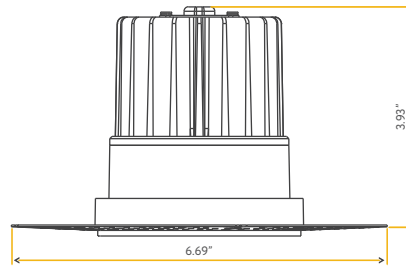

Accessories:
NC Plate: G-19975 (2)

VENUS

3.5" TRIMLESS LUMINAIRE

3.5"

Cut Out: Sq 3.40" - Rd 4.65"

G-20233
R3.5/12W/SQ/LED/TL/5CCT

White

G-20234
R3.5/12W/SQ/LED/TL/5CCT B

Black

Lumens:	850
Wattage:	12W
Voltage:	120V
CRI:	90
Beam Angle:	40°
CCT:	27, 30, 35, 41, 50k
Dimmable:	Yes
Pack:	18

Accessories:
NC Plate: G-19975 (5)

VENUS

4" TRIMLESS LUMINAIRE

4"

Cut Out: 3.72"

G-48400
R4/18W/R/LED/TL/5CCT

Lumens:	1600
Wattage:	18W
Voltage:	120V
CRI:	90
Beam Angle:	40°
CCT:	27, 30, 35, 41, 50k
Dimmable:	Yes
Pack:	18

Accessories:
NC Plate: G-19975 (3)

VENUS

6" TRIMLESS LUMINAIRE

6"

Cut Out: 5.33"

G-48406
R6/24W/R/LED/TL/5CCT