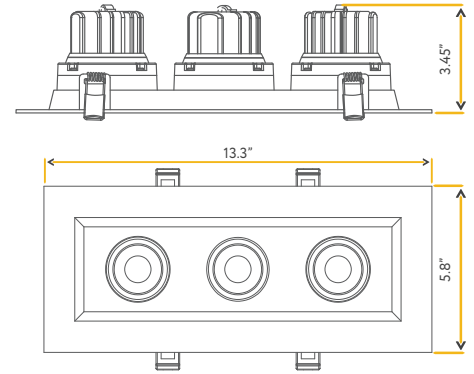

Lumens:	3300 (1100 each head)
Wattage:	42W
Voltage:	120V
CRI:	90
Beam Angle:	40°
CCT:	27, 30, 35, 41, 50k
Dimmable:	Yes
Pack:	12

Accessories:

NC Plate: G-48448 (1)