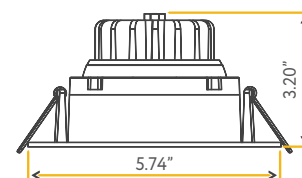

Lumens:	1100
Wattage:	14W
Voltage:	120V
CRI:	90
Beam Angle:	40°
CCT:	27, 30, 35, 41, 50k
Dimmable:	Yes
Pack:	18