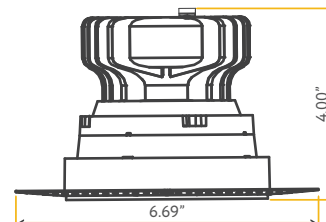

**Accessories:**

**NC Plate:** G-19975 ( 5 )

SATURN

4" HO TRIMLESS GIMBAL

4"

Cut Out: 4.50"

<b>Lumens:</b>	1500
<b>Wattage:</b>	17W
<b>Voltage:</b>	120/277V
<b>CRI:</b>	90
<b>Beam Angle:</b>	60°
<b>CCT:</b>	27, 30, 35, 41, 50k
<b>Dimmable:</b>	Triac or 0-10V
<b>Pack:</b>	18