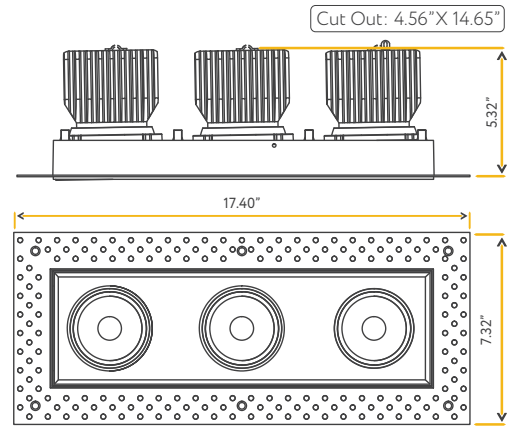

SATURN

4" TRIPLE HEAD TRIMLESS REGRESS MULTIPLE

4"

G-99223

SN84W/GR/M3/5CCT/TL/WH

White