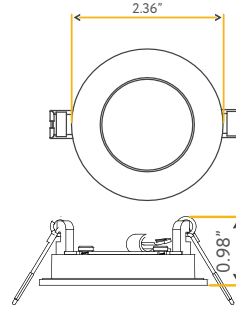

Accessories:

NC Plate:	G-19975 (5)
Multi Light:	G-95825 14W

STAR

2" ROUND FLUSHED SLIM

2"

Cut Out: 2.08"

**G-20219**  
S2/5W/R/LED/5CCT

<b>Lumens:</b>	300
<b>Wattage:</b>	5W
<b>Voltage:</b>	120V
<b>CRI:</b>	90
<b>Beam Angle:</b>	100°
<b>CCT:</b>	27, 30, 35, 41, 50k
<b>Dimmable:</b>	Yes
<b>Pack:</b>	18