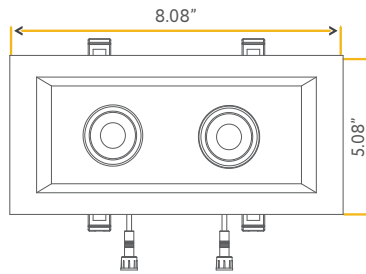

Cut Out: 3.35"x 6.30"

Lumens:	1200 (600 each head)
Wattage:	15W
Voltage:	120V
CRI:	90
Beam Angle:	40°
CCT:	27, 30, 35, 41, 50k
Dimmable:	Yes
Pack:	18

Accessories:
NC Plate: G-48318 (1)

SATURN

3" DOUBLE HEAD REGRESS MULTIPLE