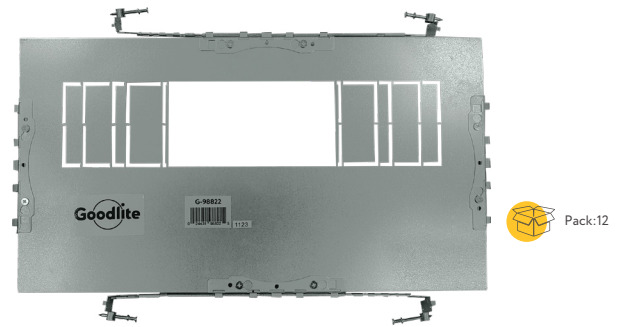

G-98822

Uni. Sizes 3.70"-7.17"/7.68"/10.79"/12.00"/14.49"/16.22"