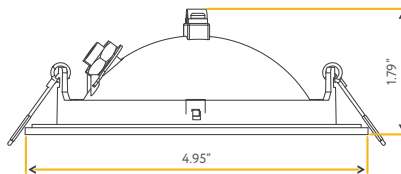

Accessories:

NC Plate: G-19975 (3)

Multi Light: G-95823 10W

Lens: G-01425 24°/G-01426 40°/G-01427 60°

FLARION

4" FLOATING ROUND GIMBAL

FLARION LENS OPTIONS

G-01520	G-01522
FL/L4/24-DEGREE	FL/L4/60-DEGREE