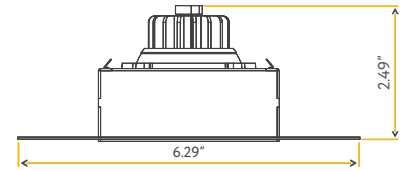

G-95720

R3/8W/GRS/LED/TL/5CCT B

Black

Lumens:	700
Wattage:	8W
Voltage:	120/277V
CRI:	90
Beam Angle:	40°
CCT:	27, 30, 35, 41, 50k
Dimmable:	Triac or 0-10V
Pack:	18

Accessories:

NC Plate: G-19975 (6)

Multi Light: G-95823 8W