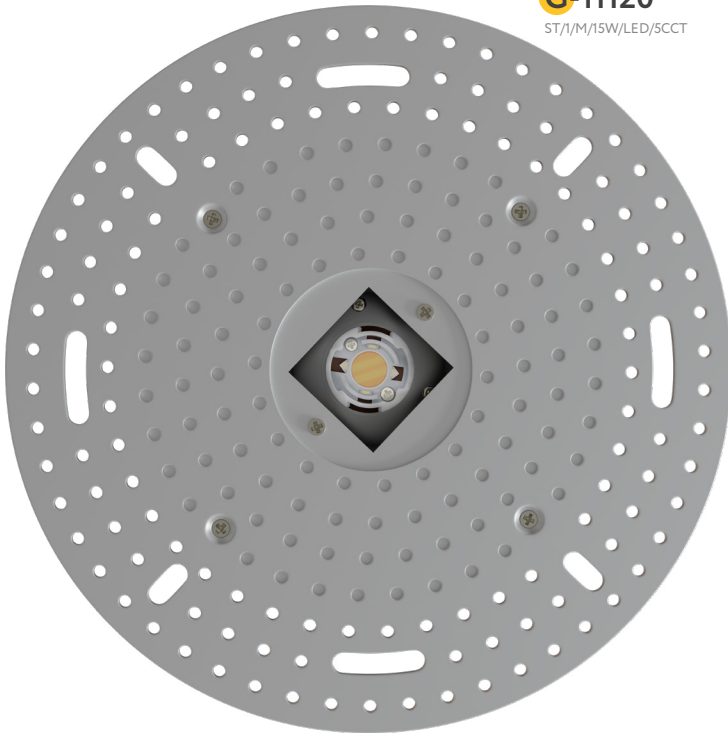

Cut Out: 5.85"

**G-11120**

ST/L/M/15W/LED/SCCT

Installation View

<b>Lumens:</b>	1200
<b>Wattage:</b>	15W
<b>Voltage:</b>	Input 24V
<b>CRI:</b>	90+
<b>Beam Angle:</b>	50° Clear (by Default)
<b>CCT:</b>	27, 30, 35, 41, 50k
<b>Dimmable:</b>	Triac or 0-10V
<b>Pack:</b>	6