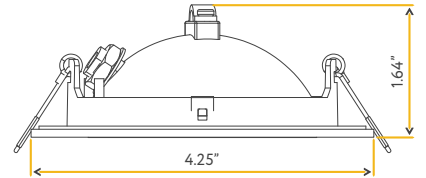

3.5"
Cut Out: 3.65"

G-01021
FL/3.5/10W/GR/M1/5CCT/WH

White

G-01121
FL/3.5/10W/GR/M1/5CCT/BK

Black

Lumens:	850
Wattage:	10W
Voltage:	120/277V
CRI:	90
Beam Angle:	40° Clear (by Default)
CCT:	27, 30, 35, 41, 50k
Dimmable:	Triac or 0-10V
Pack:	18