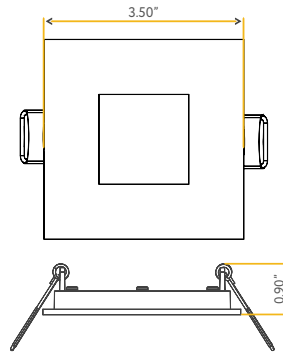

Accessories:

NC Plate:	G-19975 (0)
Multi Light:	G-95823 5W

STAR

3" SQUARE FLUSHED SLIM

3"

Cut Out: 2.94"

G-20225
S3/8W/SQ/LED/5CCT

Lumens:	500
Wattage:	8W
Voltage:	120/277V
CRI:	90
Beam Angle:	100°
CCT:	27, 30, 35, 41, 50k
Dimmable:	Yes
Pack:	18