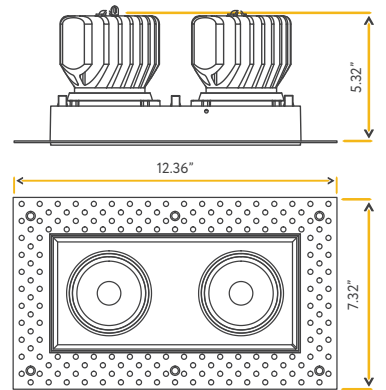

Lumens:	3200/5200
Wattage:	36/56W
Voltage:	120/277V
CRI:	90
Beam Angle:	60°
CCT:	27, 30, 35, 41, 50k
Dimmable:	Triac or 0-10V
Pack:	4
IC rated-at	36W

Accessories:

NC Plate: G-98823 (1)

JA8
TITLE 24