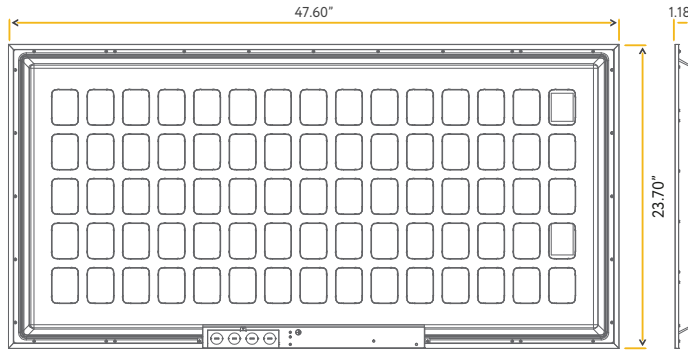

- 
- 
- 
- 
- 
- 

- 
- 
- 
-

NEPTUNE

2X4 BACKLIT FLAT PANEL

2X4

G-11922

NP/BP/2X4/70W/WS3/5CCT

<b>Lumens:</b>	6250/7500/8750
<b>Wattage:</b>	50W/60W/70W
<b>Voltage:</b>	120/277V
<b>CRI:</b>	80
<b>Beam Angle:</b>	120°
<b>CCT:</b>	30, 35, 41, 50, 65k
<b>Dimmable:</b>	0-10V
<b>Pack:</b>	1