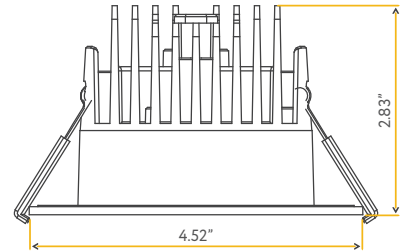

ASTER

3.5" INTERCHANGEABLE MODULE

3.5"

G-48323
M4/15W/LED/5CCT 60°
60° Beam Angle

G-48324
M4/15W/LED/5CCT
40° Beam Angle
120/277V Triac or 0-10

Lumens:	1100
Wattage:	15W
Voltage:	120V
CRI:	90>
CCT:	27, 30, 35, 41, 50k
Dimmable:	Yes
Pack:	18