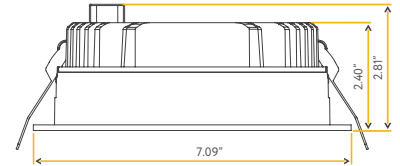

COMMERCIAL

6" COMMERCIAL REGRESS DOWNLIGHT

6"

Cut Out: 6.20"

G-98524

RS6/28W-1C/48W-NIC/RD/LED/5CCT/BX

Lumens:	2700/5000
Wattage:	28/48W
Voltage:	120/277V
CRI:	90
Beam Angle:	100°
CCT:	27, 30, 35, 41, 50k
Dimmable:	Triac or 0-10V
Pack:	12