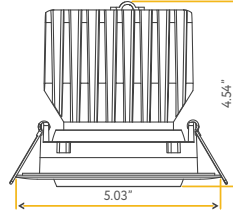

- JA8 TITLE 24
- ETL US
- FC

- Accessories:**
- NC Plate: G-19975 (4)
 - Multi Light: G-95825 14W

SATURN

4" HO FLUSHED GIMBAL

4"

Cut Out: 4.00"

Lumens:	1750
Wattage:	20W
Voltage:	120/277V
CRI:	90
Beam Angle:	60°
CCT:	27, 30, 35, 41, 50k
Dimmable:	Triac or 0-10V
Pack:	12