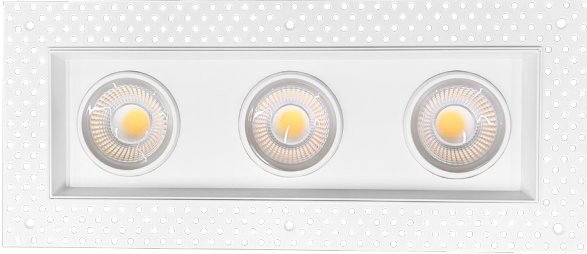

SATURN

4" TRIPLE HEAD TRIMLESS REGRESS MULTIPLE

4"

G-99223

SN84W/GR/M3/5CCT/TL/WH

White