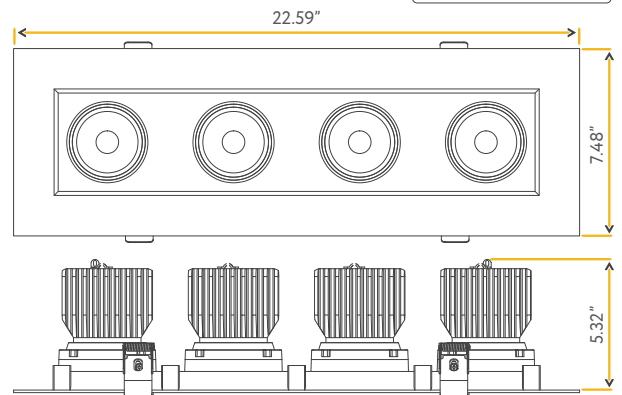

G-99024

SN4/112W/GR/M4/5CCT/WH

White