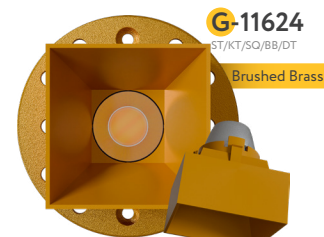

Pack: 100

**ASTER**

1" INTERCHANGEABLE MODULE

1"

**G-48470**  
M1/7W/LED/5CCT

7W

ITEM	G-10940	G-10941	G-10939
DESCRIPTION	L1/24-DEGREE	L1/40-DEGREE	L1/FROSTED/80°

<b>Lumens:</b>	600
<b>Wattage:</b>	7W
<b>Voltage:</b>	120V
<b>CRI:</b>	90>
<b>Beam Angle:</b>	40° Clear (by Default)
<b>CCT:</b>	27, 30, 35, 41, 50k
<b>Dimmable:</b>	Yes
<b>Pack:</b>	18