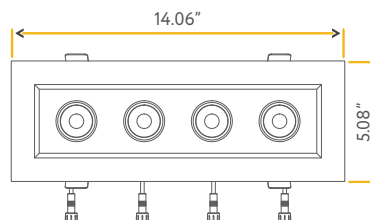

Lumens:	2800 (700 each head)
Wattage:	30W
Voltage:	120/277V
CRI:	90
Beam Angle:	40°
CCT:	27, 30, 35, 41, 50k
Dimmable:	Triac or 0-10V
Pack:	6