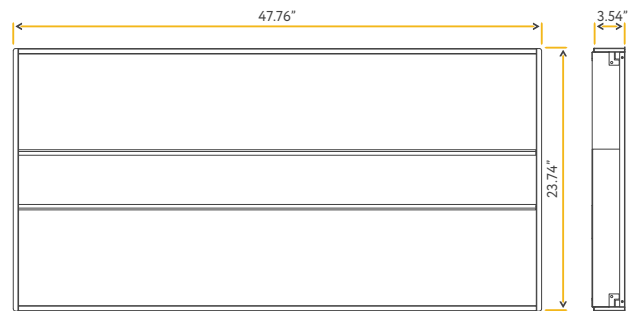

- JA8 TITLE 24
- DLC LISTED PREMIUM
- ETL LISTED US
- FC

NEPTUNE

2X4 CENTER INDIRECT FIXTURE

2X4

G-98128

F/2X4/72W/CI/WS3/4CCT

G-98129-EM

F/2X4/72W/CI/WS3/4CCT/EM