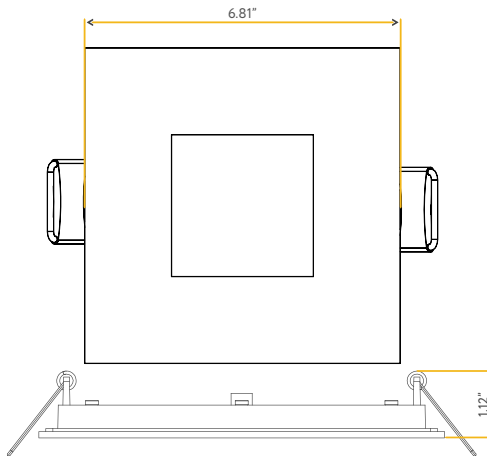

**Accessories:**

<b>NC Plate:</b>	G-19975 (6)
<b>Multi Light:</b>	G-95825 14W

STAR

6" SQUARE FLUSHED SLIM

6"

Cut Out: 6.20"

**G-20228**  
S6/18W/SQ/LED/5CCT

<b>Lumens:</b>	1400
<b>Wattage:</b>	18W
<b>Voltage:</b>	120/277V
<b>CRI:</b>	90
<b>Beam Angle:</b>	100°
<b>CCT:</b>	27, 30, 35, 41, 50k
<b>Dimmable:</b>	Triac or 0-10V
<b>Pack:</b>	18