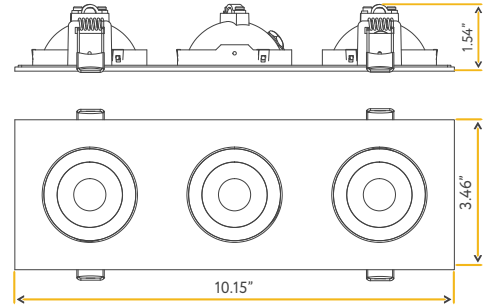

FLARION

3" FLOATING TRIPLE HEAD MULTIPLE

FLARION LENS OPTIONS

G-01420	G-01422
FL/L3/24-DEGREE	FL/L3/60-DEGREE

3"

Cut Out: 2.95" X 9.45"

G-00823

FL/3/23W/GR/M3/5CCT/WH

White