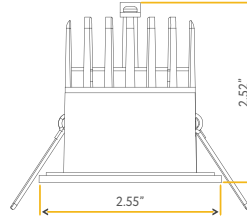

Lumens:	500
Wattage:	8W
Voltage:	120V
CRI:	90
Beam Angle:	100°
CCT:	27, 30, 35, 41, 50k
Dimmable:	Yes
Pack:	18