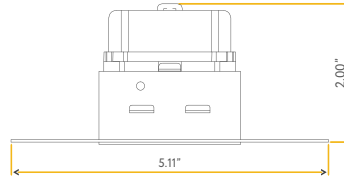

Accessories:
NC Plate: G-19975 (1)
Multi Light: G-95824 10W

REGULUS

3" TRIMLESS REGRESS SLIM

3"

Cut Out: SQ 2.45" RD 3.24"

G-96821

RS3/10W/SQ/LED/TL/SCCT

Square