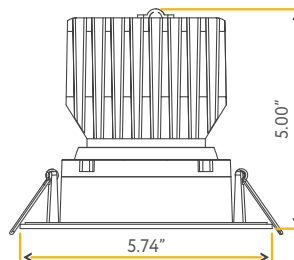

Lumens:	1750
Wattage:	20W
Voltage:	120/277V
CRI:	90
Beam Angle:	60°
CCT:	27, 30, 35, 41, 50k
Dimmable:	Triac or 0-10V
Pack:	12