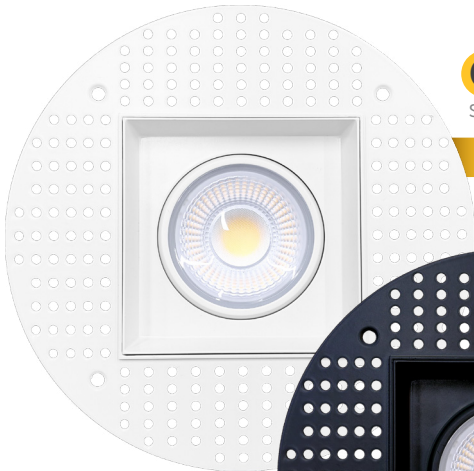

SATURN

4" SINGLE HEAD TRIMLESS REGRESS MULTIPLE

4"

Cut Out: Sq 4.56" - Rd 6.46"

G-99221

SN28W/GR/M1/5CCT/TL/WH

White