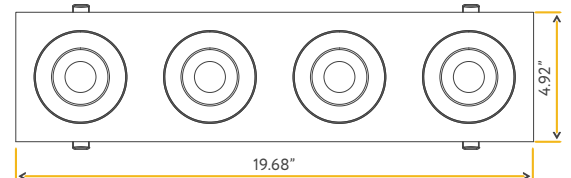

Cut Out: 4.25" X 18.80"

G-01224

FL/4/48W/GR/M4/5CCT/WH

White

G-01324

FL/4/48W/GR/M4/5CCT/BK

Black

Lumens:	4600 (1150 each head)
Wattage:	48W
Voltage:	120/277V
CRI:	90
Beam Angle:	40° Clear (by Default)
CCT:	27, 30, 35, 41, 50k
Dimmable:	Triac or 0-10V
Pack:	6