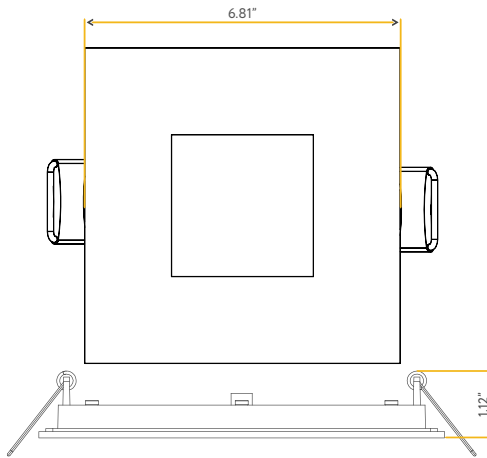

Accessories:

NC Plate:	G-19975 (6)
Multi Light:	G-95825 14W

STAR

6" SQUARE FLUSHED SLIM

6"

Cut Out: 6.20"

G-20228
S6/18W/SQ/LED/5CCT

Lumens:	1400
Wattage:	18W
Voltage:	120/277V
CRI:	90
Beam Angle:	100°
CCT:	27, 30, 35, 41, 50k
Dimmable:	Triac or 0-10V
Pack:	18