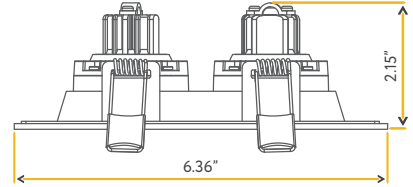

SATURN

2" DOUBLE HEAD REGRESS MULTIPLE

2"

Cut Out: 2.70"-5.12"

G-48314

R2/10W/GR/M2/LED/5CCT

Lumens:	900 (450 each head)
Wattage:	10W
Voltage:	120/277V
CRI:	90
Beam Angle:	40°
CCT:	27, 30, 35, 41, 50k
Dimmable:	Triac or 0-10V
Pack:	18

- 5CCT COLOR SELECTABLE
- CRI 90+ TRUE COLORS
- AIR TIGHT
- WET LOCATION
- DIMMABLE DOWN TO 5%
- IC RATED

- JA8 TITLE 24
- ETL US
- FC

Accessories:

NC Plate: G-48318 (0)

SATURN

2" TRIPLE HEAD REGRESS MULTIPLE

2"

Cut Out: 2.70"-7.48"