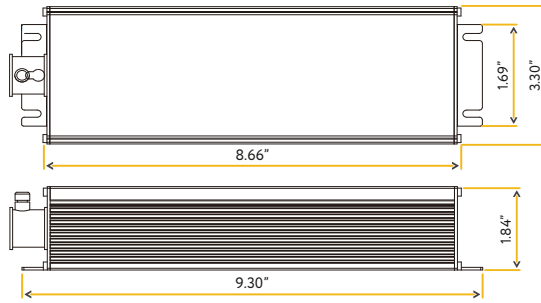

mA:	2000mA
Voltage:	120/347V
Illumination time:	90 mins
Recharging time:	24 hours
Pack:	15