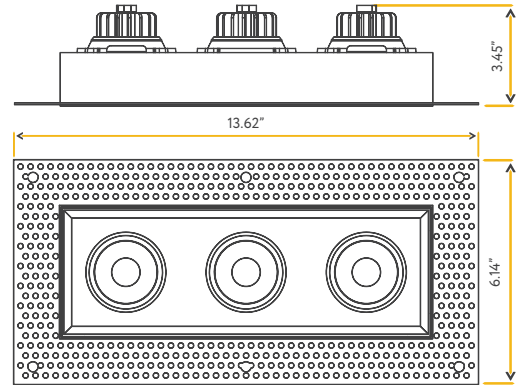

3.5"

Cut Out: 3.95" X 11.85"

Lumens:	3300 (1100 each head)
Wattage:	42W
Voltage:	120V
CRI:	90
Beam Angle:	40°
CCT:	27, 30, 35, 41, 50k
Dimmable:	Yes
Pack:	12

Accessories:

NC Plate: G-48448 (1)