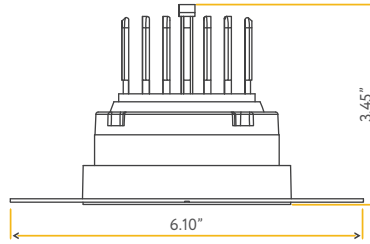

SATURN

3.5" TRIMLESS GIMBAL

3.5"

Cut Out: 3.65"

Lumens:	1400
Wattage:	14W
Voltage:	120/277V
CRI:	90
Beam Angle:	60°
CCT:	27, 30, 35, 41, 50k
Dimmable:	Triac or 0-10V
Pack:	18