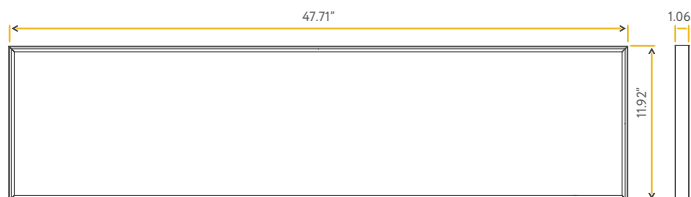

- JA8 TITLE 24
- DLC LISTED PREMIUM
- ETL LISTED US
- FC

GLAWRE'

1X4 SURFACE MOUNT FIXTURE

1X4

**G-12022**  
GL/SM/1X4/50W/LED/WS3/SCCT

<b>Lumens:</b>	3660/4720/5750
<b>Wattage:</b>	30W/40W/50W
<b>Voltage:</b>	120/277V
<b>CRI:</b>	80
<b>Beam Angle:</b>	120°
<b>CCT:</b>	30, 35, 41, 50, 65k
<b>Dimmable:</b>	0-10V
<b>Pack:</b>	2