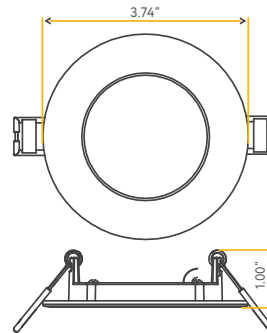

Accessories:

NC Plate:	G-19957 (0)
Multi Light:	G-95823 5W

STAR

3" ROUND FLUSHED SLIM

3"

Cut Out: 2.94"

G-20220
S3/8W/R/LED/5CCT

Lumens:	600
Wattage:	8W
Voltage:	120/277V
CRI:	90
Beam Angle:	100°
CCT:	27, 30, 35, 41, 50k
Dimmable:	Triac or 0-10V
Pack:	18