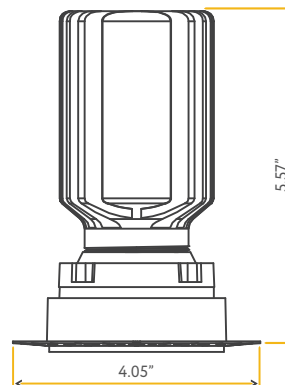

Lumens:	1000
Wattage:	12W
Voltage:	120V
CRI:	90
Beam Angle:	40°
CCT:	27, 30, 35, 41, 50k
Dimmable:	Yes
Pack:	18