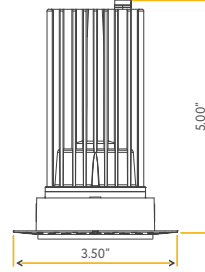

VENUS

1" TRIMLESS LUMINAIRE

1"

Cut Out: 2.07"

G-48469
R1/7W/R/LED/5CCT

Lumens:	500
Wattage:	7W
Voltage:	120V
CRI:	90
Beam Angle:	40°
CCT:	27, 30, 35, 41, 50k
Dimmable:	Yes
Pack:	18

Accessories:

NC Plate: G-19975 (0)

VENUS

2" TRIMLESS LUMINAIRE

2"

Cut Out: 2.56"

G-48414
R2/8W/R/LED/TL/5CCT
White

G-48415
R2/8W/R/LED/TL/5CCT/BK
Black

SQUARE MESH (ADD-ON)

G-48413 T2/SQ/LED/W/TL	G-48412 T2/SQ/LED/B/TL
----------------------------------	----------------------------------

Lumens:	600
Wattage:	8W
Voltage:	120V
CRI:	90
Beam Angle:	40°
CCT:	27, 30, 35, 41, 50k
Dimmable:	Yes
Pack:	18

Accessories:

NC Plate: G-19975 (1)

VENUS

2" TRIMLESS HO LUMINAIRE

SQUARE MESH (ADD-ON)

G-48413	G-48412
T2/SQ/LED/W/TL	T2/SQ/LED/B/TL

2"

Cut Out: 2.56"

Lumens:	950
Wattage:	14W
Voltage:	120V
CRI:	90
Beam Angle:	40°
CCT:	27, 30, 35, 41, 50k
Dimmable:	Yes
Pack:	18

Accessories:
NC Plate: G-19975 (1)

VENUS

3.5" TRIMLESS LUMINAIRE

3.5"

Cut Out: 3.10"