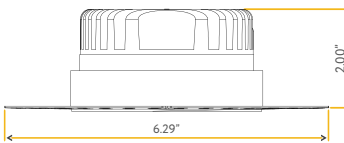

REGULUS

4" TRIMLESS REGRESS SLIM

4"

Cut Out: 3.85"

G-96722

RS4/15W/R/LED/TL/SCCT

Round

Lumens:	1300
Wattage:	15W
Voltage:	120/277V
CRI:	90
Beam Angle:	100°
CCT:	27, 30, 35, 41, 50k
Dimmable:	Triac or 0-10V
Pack:	18