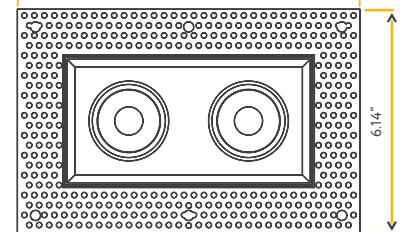

R3.5/28W/GR/LED/M2/TL/5CCT

White

**G-95724**

R3.5/28W/GR/LED/M2/TL/5CCT B

Black

<b>Lumens:</b>	2400 (1200 each head)
<b>Wattage:</b>	28W
<b>Voltage:</b>	120/277V
<b>CRI:</b>	90
<b>Beam Angle:</b>	40°
<b>CCT:</b>	27, 30, 35, 41, 50k
<b>Dimmable:</b>	Triac or 0-10V
<b>Pack:</b>	12