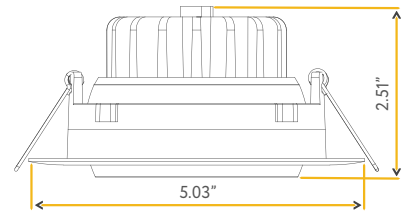

Lumens:	1200
Wattage:	14W
Voltage:	120V
CRI:	90
Beam Angle:	40°
CCT:	27, 30, 35, 41, 50k
Dimmable:	Yes
Pack:	18

- 5CCT COLOR SELECTABLE
- CRI 90+ TRUE COLORS
- AIR TIGHT
- WET LOCATION
- DIMMABLE DOWN TO 5%
- IC RATED

- JA8 TITLE 24
- ETL US
- FC

1. **Accessories:**
2. NC Plate: G-19975 (4)
   - Multi Light: G-95825 14W