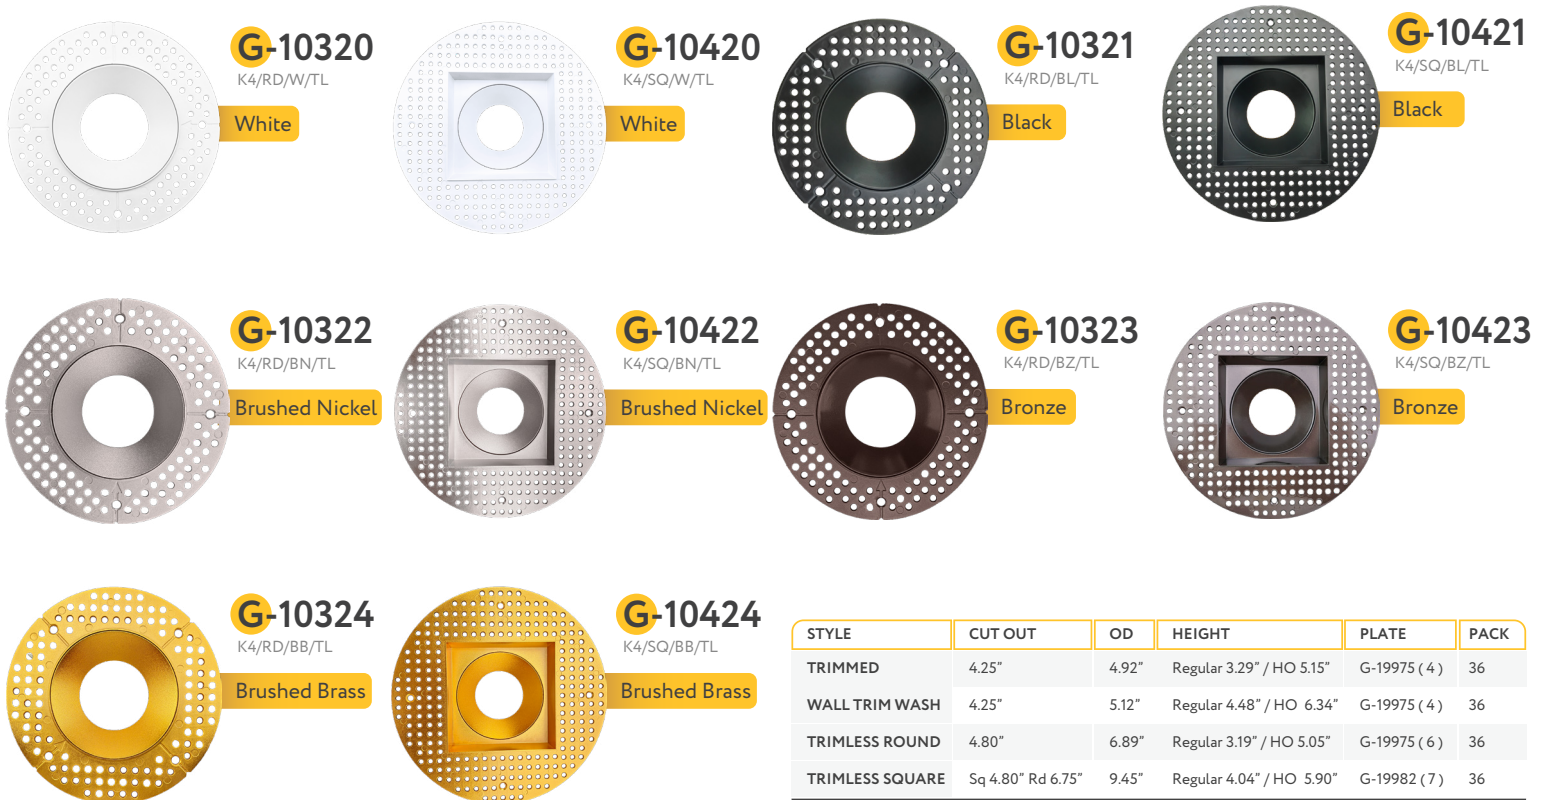

STYLE	CUT OUT	OD	HEIGHT	PLATE	PACK
TRIMMED	4.25"	4.92"	Regular 3.29" / HO 5.15"	G-19975 (4)	36
WALL TRIM WASH	4.25"	5.12"	Regular 4.48" / HO 6.34"	G-19975 (4)	36
TRIMLESS ROUND	4.80"	6.89"	Regular 3.19" / HO 5.05"	G-19975 (6)	36
TRIMLESS SQUARE	Sq 4.80" Rd 6.75"	9.45"	Regular 4.04" / HO 5.90"	G-19982 (7)	36