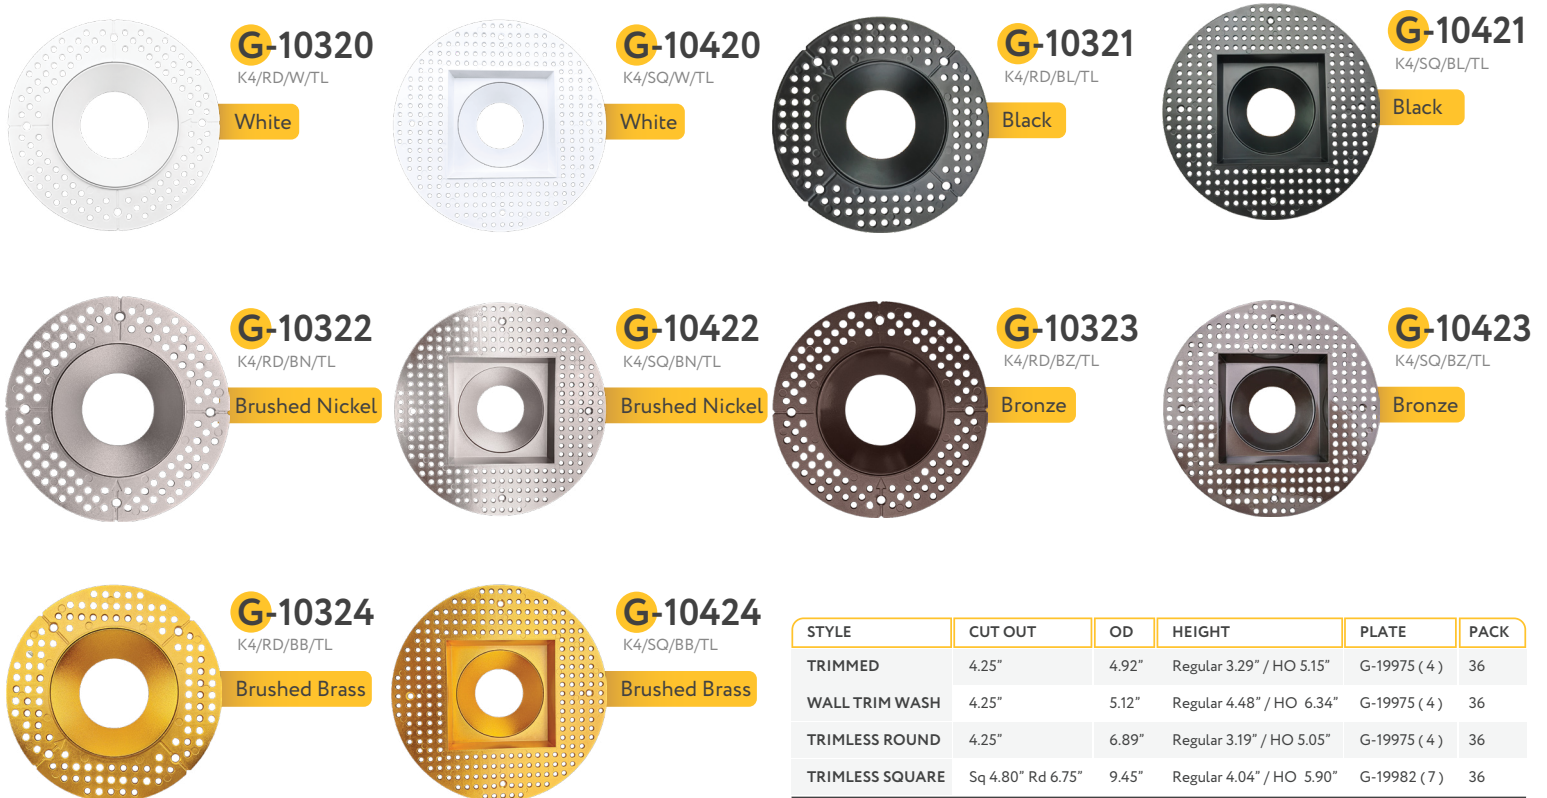

STYLE	CUT OUT	OD	HEIGHT	PLATE	PACK
TRIMMED	4.25"	4.92"	Regular 3.29" / HO 5.15"	G-19975 (4)	36
WALL TRIM WASH	4.25"	5.12"	Regular 4.48" / HO 6.34"	G-19975 (4)	36
TRIMLESS ROUND	4.25"	6.89"	Regular 3.19" / HO 5.05"	G-19975 (4)	36
TRIMLESS SQUARE	Sq 4.80" Rd 6.75"	9.45"	Regular 4.04" / HO 5.90"	G-19982 (7)	36