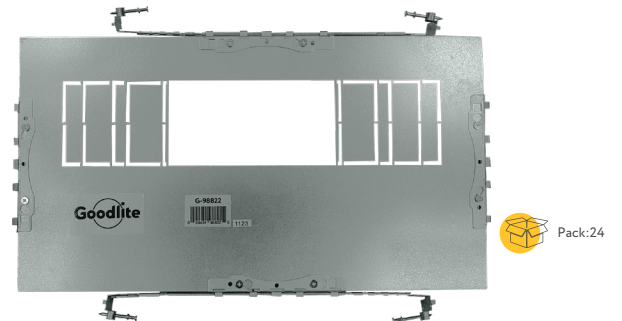

G-21062

Uni. Sizes 2"W/2.00"-5.00"-5.78"-9.48"-18.74"

GLIMMER

5" EDGELESS SURFACE MOUNT FIXTURE

5"

G-48540
ED5/12W/R/LED/SCCT

White