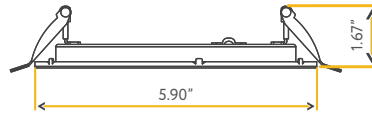

**Accessories:**  
**NC Plate:** G-19975 (4)  
**Multi Light:** G-95824 12W

**FIRE RATED**

5" FIRE RATED ROUND SLIM

5"

Cut Out: 4.90"

**G-96923**  
S5/15W/R/LED/SCCT FR  
Fire Rated

<b>Lumens:</b>	1200
<b>Wattage:</b>	15W
<b>Voltage:</b>	120/277V
<b>CRI:</b>	90
<b>Beam Angle:</b>	100°
<b>CCT:</b>	27, 30, 35, 41, 50k
<b>Dimmable:</b>	Triac or 0-10V
<b>Wire:</b>	FT6 Plenum rated
<b>Certified:</b>	UL 263 & ASTM E119
<b>Pack:</b>	18