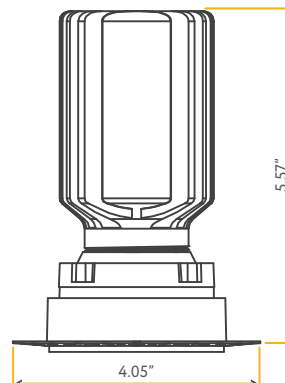

Lumens:	1000
Wattage:	12W
Voltage:	120V
CRI:	90
Beam Angle:	40°
CCT:	27, 30, 35, 41, 50k
Dimmable:	Yes
Pack:	18