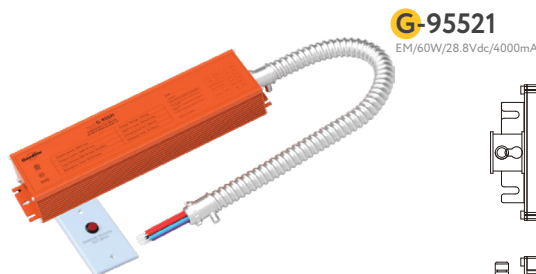

ACCESSORIES

EMERGENCY LED DRIVER 60W

60W