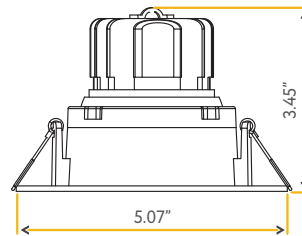

Lumens:	1400
Wattage:	14W
Voltage:	120/277V
CRI:	90
Beam Angle:	60°
CCT:	27, 30, 35, 41, 50k
Dimmable:	Triac or 0-10V
Pack:	18