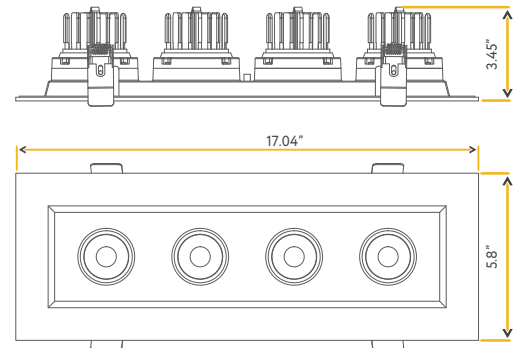

Lumens:	4800 (1200 each head)
Wattage:	52W
Voltage:	120/277V
CRI:	90
Beam Angle:	40°
CCT:	27, 30, 35, 41, 50k
Dimmable:	Triac or 0-10V
Pack:	6

Accessories:

NC Plate: G-48449 (2)