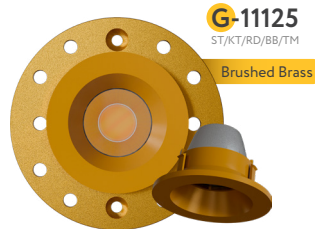

SILENT

ROUND TRIMMED KITS

1"