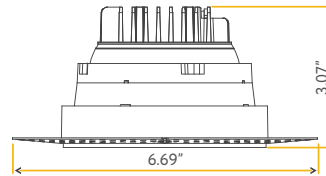

**Accessories:**

**NC Plate:** G-19975 ( 3 )

**Multi Light:** G-95825 14W

SATURN

4" TRIMLESS GIMBAL

4"

Cut Out: 4.50"

<b>Lumens:</b>	1000
<b>Wattage:</b>	13W
<b>Voltage:</b>	120V
<b>CRI:</b>	90
<b>Beam Angle:</b>	40°
<b>CCT:</b>	27, 30, 35, 41, 50k
<b>Dimmable:</b>	Yes
<b>Pack:</b>	18