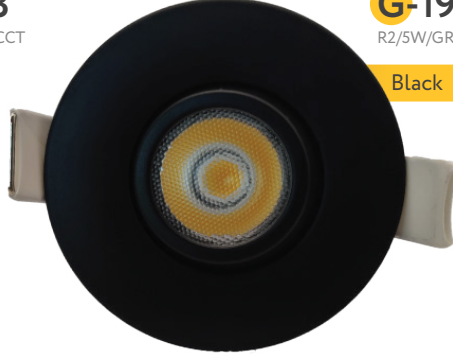

G-19834

R2/5W/GR/LED/B/5CCT

Black