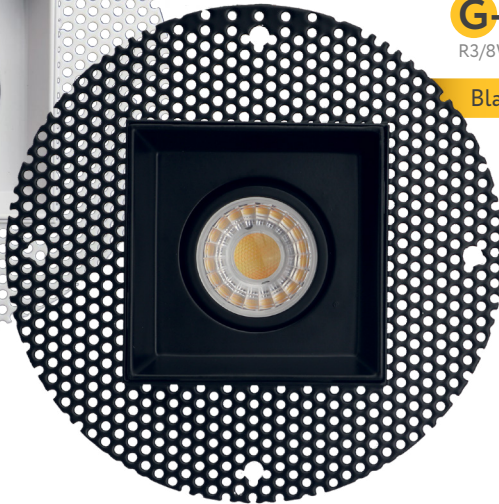

G-95720

R3/8W/GRS/LED/TL/5CCT B

Black

Lumens:	700
Wattage:	8W
Voltage:	120/277V
CRI:	90
Beam Angle:	40°
CCT:	27, 30, 35, 41, 50k
Dimmable:	Triac or 0-10V
Pack:	18

Accessories:

NC Plate: G-19975 (6)

Multi Light: G-95823 8W

SATURN

3" DOUBLE HEAD TRIMLESS REGRESS MULTIPLE

3"

Cut Out: 3.35" X 6.30"