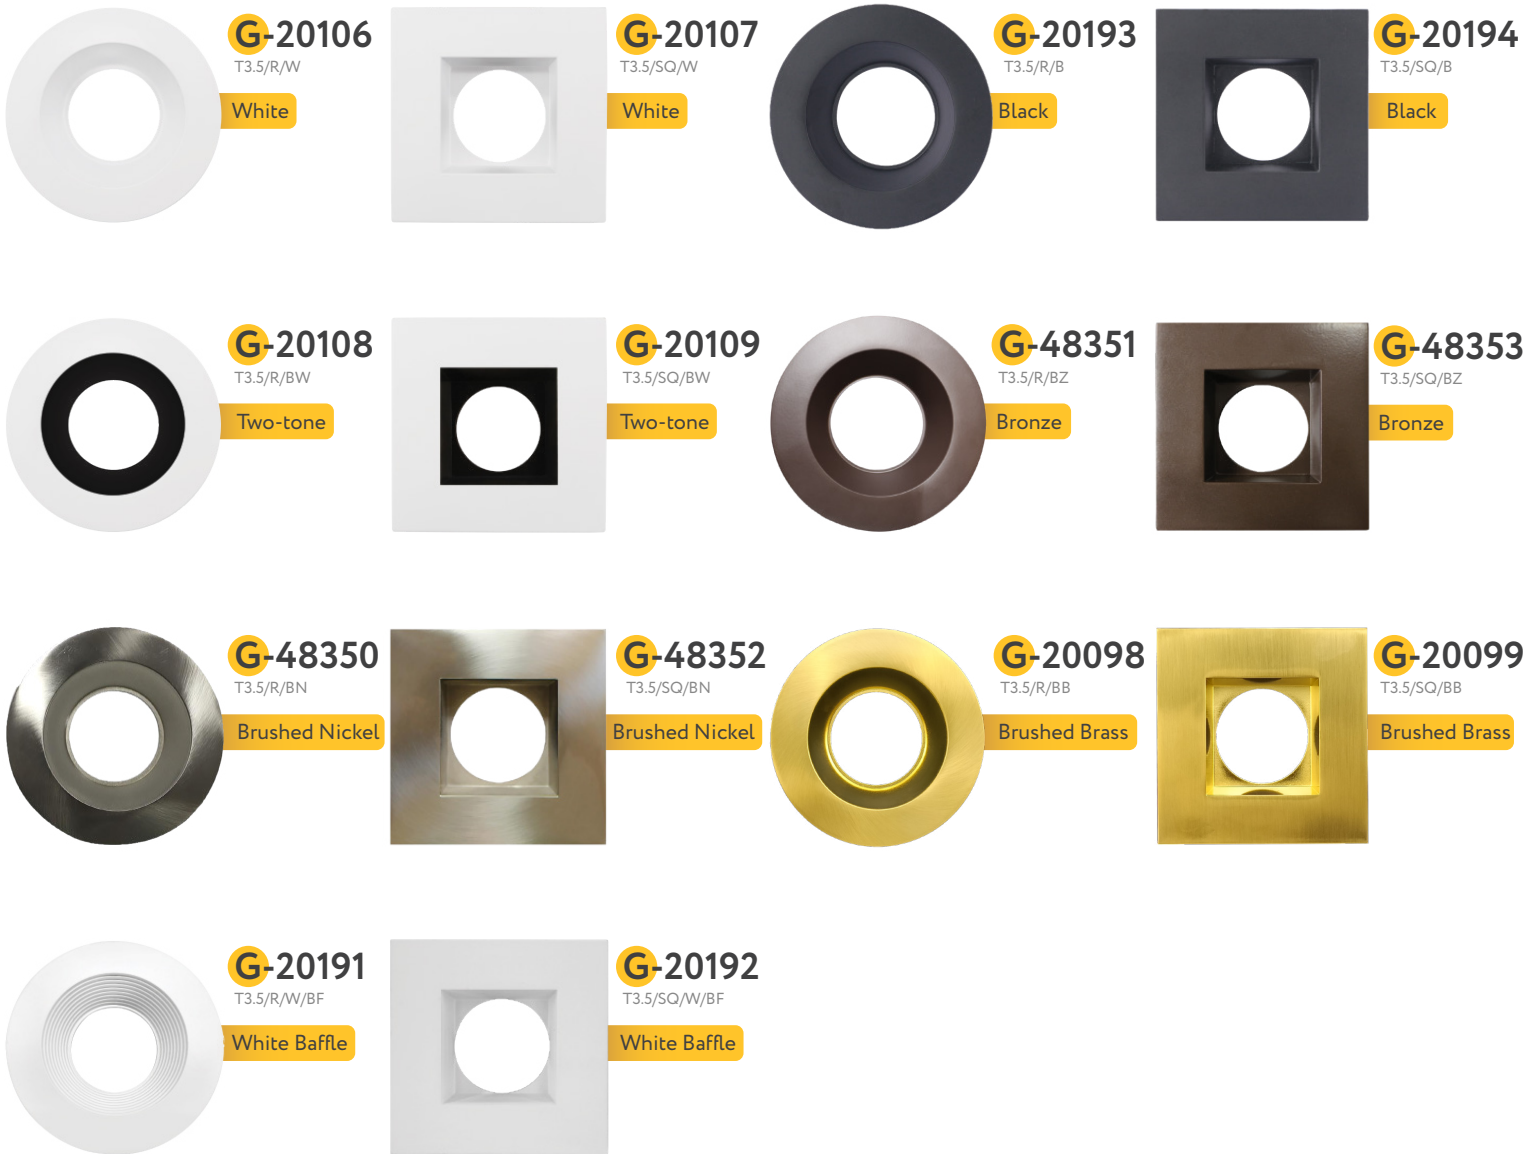

Accessories:
NC Plates: G-19975 (3)

ASTER

3.5" INTERCHANGEABLE TRIMS

3.5"

3.5" INTERCHANGEABLE DEEP REGRESS TRIMS

3.5"

STYLE	CUT OUT	OD	HEIGHT	PACK
REGULAR TRIMS	3.75"	4.50"	Regular 3.15" / HO 4.85"	24
DEEP TRIM	3.75"	4.92"	Regular 4.29" / HO 6.25"	24