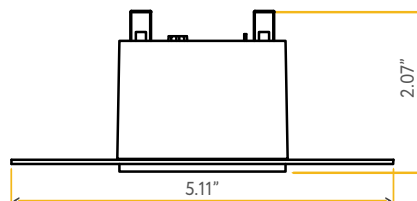

STAR

3" SQUARE TRIMLESS FLUSHED

3"

Cut Out: 2.28"

G-96625

SR3/15W/SQ/5CCT/TL

Square

Lumens:	750/1100
Wattage:	10/15W
Voltage:	120/277V
CRI:	90
Beam Angle:	100°
CCT:	27, 30, 35, 41, 50k
Dimmable:	Triac or 0-10V
Pack:	18
IC rated-at 10W