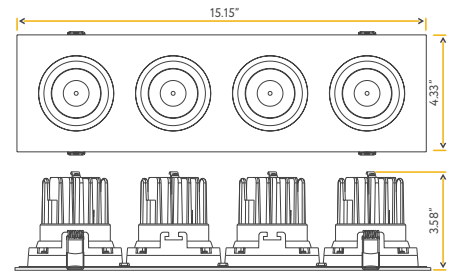

Cut Out: 3.50" x 14.30"

Lumens:	4900/6800
Wattage:	50/80W
Voltage:	120/277V
CRI:	90
Beam Angle:	40° Clear (by Default)
CCT:	27, 30, 35, 41, 50k
Dimmable:	Triac or 0-10V
Pack:	6
IC rated-at	50W

Accessories: