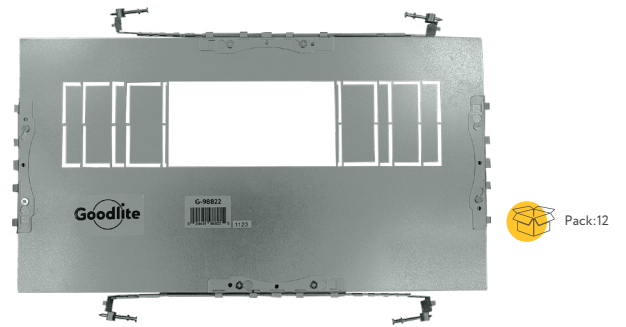

 Pack:24

ACCESSORIES

NEW CONSTRUCTION PLATES

G-98821

Uni. Sizes 3" - 5.71"/6.30"/8.70"/9.49"/11.73"/13.23"

G-98822

Uni. Sizes 3.70"-7.17"/7.68"/10.79"/12.00"/14.49"/16.22"

G-98823