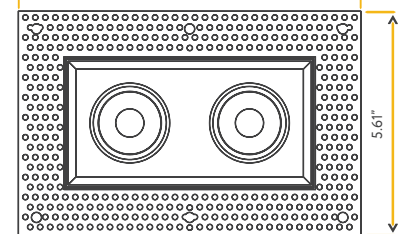

G-95721

R3/15W/GR/LED/M2/TL/5CCT B

Black

Lumens:	1400 (700 each head)
Wattage:	15W
Voltage:	120/277V
CRI:	90
Beam Angle:	40°
CCT:	27, 30, 35, 41, 50k
Dimmable:	Triac or 0-10V
Pack:	18

Accessories:

NC Plate: G-48318 (1)