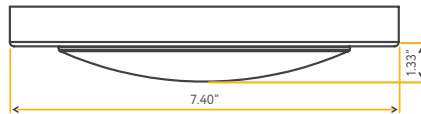

G-19932
D6/15W/R/LED/SCCT

Lumens:	950
Wattage:	15W
Voltage:	120V
CRI:	90
Beam Angle:	120°
CCT:	27, 30, 35, 41, 50k
Dimmable:	Yes
Pack:	20