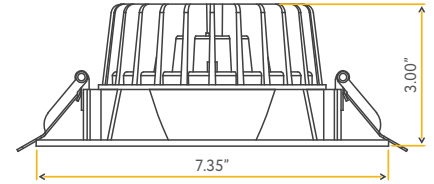

Round

G-48425

T6/SQ/W

Square

ITEM	SHAPE	CUTOUT
G-48421	Round	5.75"
G-48425	Square	6.25"

Lumens:	1800
Wattage:	24W
Voltage:	120V
CRI:	90>
Beam Angle:	40°
CCT:	27, 30, 35, 41, 50k
Dimmable:	Yes
Pack:	18

Accessories:
NC Plates: G-19975 (7)