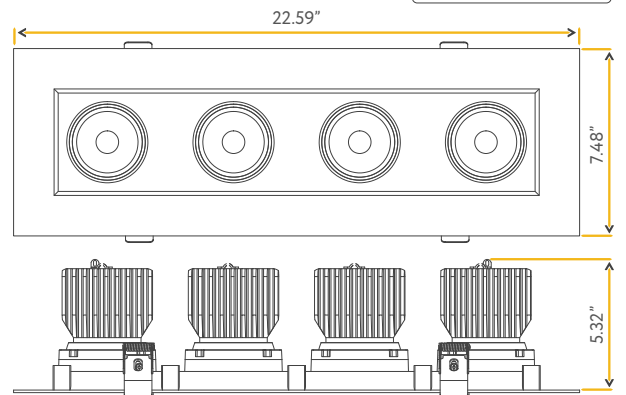

G-99024

SN4/112W/GR/M4/5CCT/WH

White