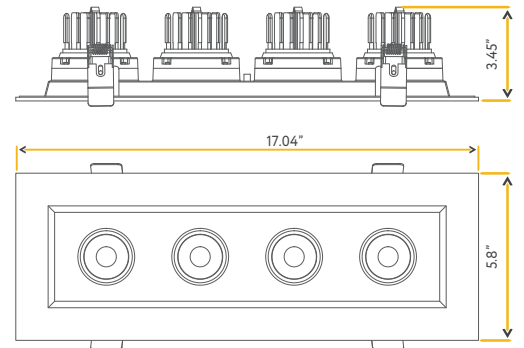

Cut Out: 4" X 15.3"

G-97128

R3.5/52W/GR/M4/LED/5CCT

White

G-97129

R3.5/52W/GR/M4/LED/5CCT BK

Black

Lumens:	4800 (1200 each head)
Wattage:	52W
Voltage:	120/277V
CRI:	90
Beam Angle:	40°
CCT:	27, 30, 35, 41, 50k
Dimmable:	Triac or 0-10V
Pack:	6