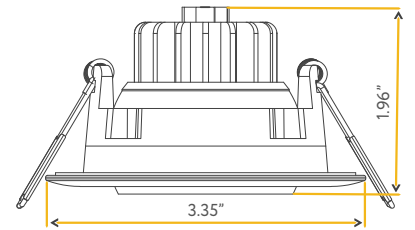

G-19849

R3/8W/GR/LED/BB/5CCT
120/277V Triac/0-10

Brushed Brass

Lumens:	700
Wattage:	8W
Voltage:	120V
CRI:	90
Beam Angle:	40°
CCT:	27, 30, 35, 41, 50k
Dimmable:	Yes
Pack:	18

- 5CCT COLOR SELECTABLE
- CRI 90* TRUE COLORS
- AIR TIGHT
- WET LOCATION
- DIMMABLE DOWN TO 5%
- IC RATED

- JA8 TITLE 24
- ETL US
- FC

Accessories:

- NC Plate: G-19975 (1)
- Multi Light: G-95823 8W

SATURN

3" FLUSHED GIMBAL

3"

Cut Out: 2.75"