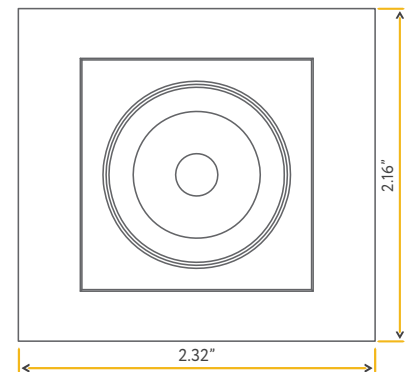

2"

Cut Out: 1.70" X 1.85"

**G-21051**

DP2/SQ/3W/5CCT/WT

White

**G-21065**

DP2/SQ/3W/5CCT/BK

Black