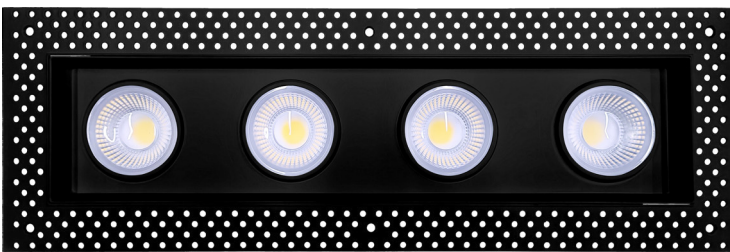

G-99324

SN112W/GR/M4/5CCT/TL/BK