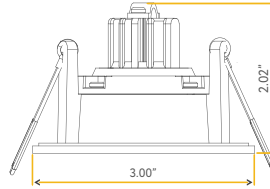

Lumens:	400
Wattage:	5W
Voltage:	120V
CRI:	90
Beam Angle:	40°
CCT:	27, 30, 35, 41, 50k
Dimmable:	Yes
Pack:	18