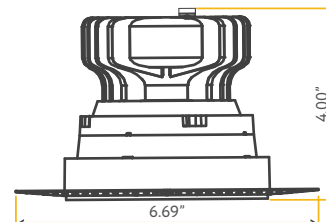

Lumens:	1500
Wattage:	17W
Voltage:	120/277V
CRI:	90
Beam Angle:	60°
CCT:	27, 30, 35, 41, 50k
Dimmable:	Triac or 0-10V
Pack:	18