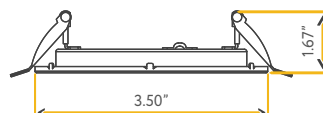

FIRE RATED

3" FIRE RATED SQUARE SLIM

3"

Cut Out: 2.85"

G-97021
S3/8W/SQ/LED/SCCT FR
Fire Rated

Lumens:	550
Wattage:	8W
Voltage:	120/277V
CRI:	90
Beam Angle:	100°
CCT:	27, 30, 35, 41, 50k
Dimmable:	Triac or 0-10V
Wire:	FT6 Plenum rated
Certified:	UL 263 & ASTM E119
Pack:	18

Accessories:

NC Plate:	G-19975 (2)
Multi Light:	G-92523 8W