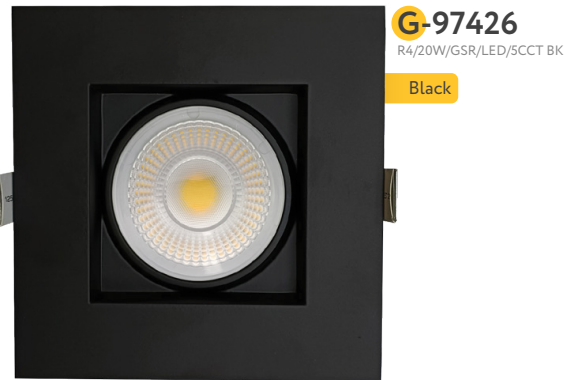

**Accessories:**

NC Plate: G-48449 (2)

**SATURN**

4" SINGLE HEAD REGRESS MULTIPLE

4"

Cut Out: 4.55"

<b>Lumens:</b>	1750
<b>Wattage:</b>	20W
<b>Voltage:</b>	120/277V
<b>CRI:</b>	90
<b>Beam Angle:</b>	60°
<b>CCT:</b>	27, 30, 35, 41, 50k
<b>Dimmable:</b>	Triac or 0-10V
<b>Pack:</b>	18