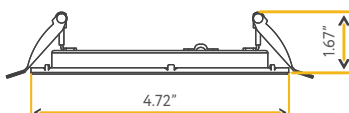

Accessories:
NC Plate: G-19975 (2)
Multi Light: G-95823 8W

FIRE RATED

4" FIRE RATED ROUND SLIM

4"

Cut Out: 3.90"

G-96922

S4/12W/R/LED/5CCT FR

Fire Rated