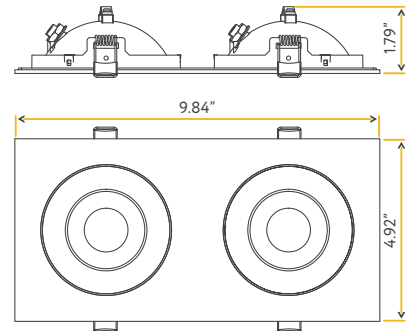

White

G-01322

FL/4/26W/GR/M2/5CCT/BK

Black

FLARION LENS OPTIONS

G-01520	G-01522
FL/L4/24-DEGREE	FL/L4/60-DEGREE

4"

Cut Out: 4.25" X 8.95"