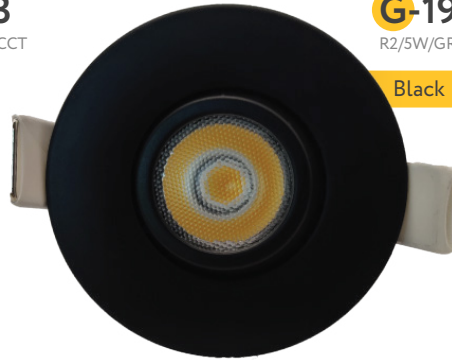

G-19834

R2/5W/GR/LED/B/5CCT

Black