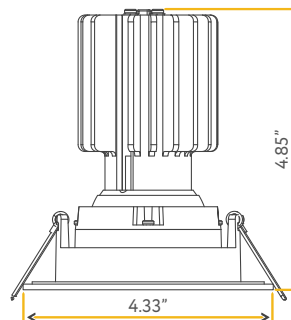

G-97321

R3/11W/GRR/LED/5CCT BK

Black