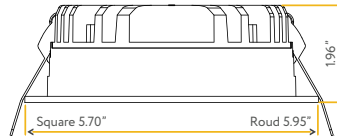

REGULUS

5" REGRESS SLIM

5"

Cut Out: 5.20"

Lumens:	1800
Wattage:	23W
Voltage:	120V
CRI:	90
Beam Angle:	100°
CCT:	27, 30, 35, 41, 50k
Dimmable:	Yes
Pack:	18