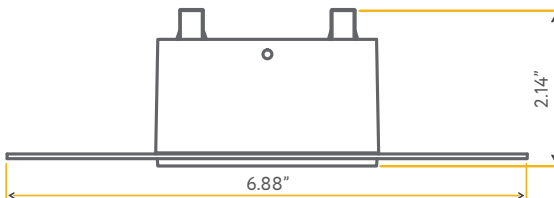

STAR

4" SQUARE TRIMLESS FLUSHED

4"

Cut Out: 2.95"

G-96626

SR4/20W/SQ/5CCT/TL

Square

Lumens:	1400/1700
Wattage:	15/20W
Voltage:	120/277V
CRI:	90
Beam Angle:	100°
CCT:	27, 30, 35, 41, 50k
Dimmable:	Triac or 0-10V
Pack:	18
IC rated-at 15W	

Accessories:
NC Plate: G-19975 (4)
Multi Light: G-95825 14W / G-98526 20W