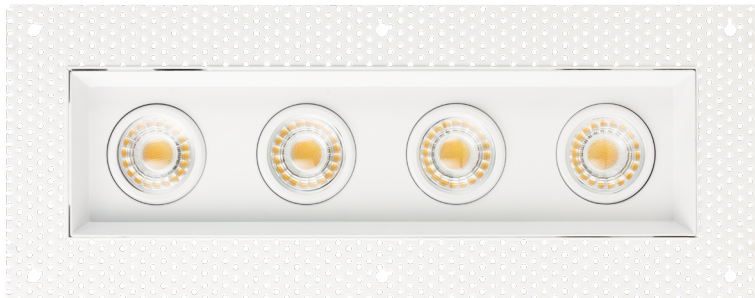

SATURN

3" FOUR HEAD TRIMLESS REGRESS MULTIPLE

3"

G-97126

R3/30W/GR/M4/LED/TL/5CCT

White

G-97127

R3/30W/GR/M4/LED/TL/5CCT BK

Black