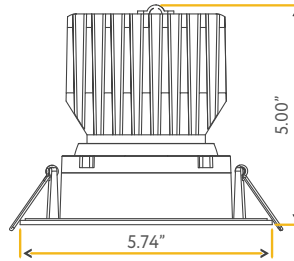

SATURN

4" HO REGRESS GIMBAL

4"

Cut Out: 4.55"

Lumens:	1750
Wattage:	20W
Voltage:	120/277V
CRI:	90
Beam Angle:	60°
CCT:	27, 30, 35, 41, 50k
Dimmable:	Triac or 0-10V
Pack:	12