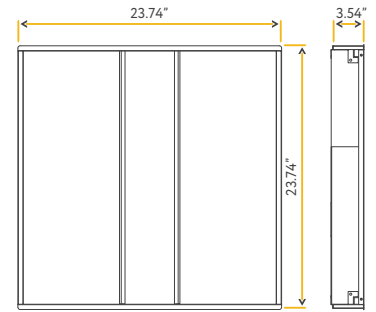

- JA8 TITLE 24
- DLC LISTED PREMIUM
- ETL LISTED US
- FC

NEPTUNE

2X2 CENTER INDIRECT FIXTURE

2X2

G-98126

F/2X2/50W/CI/WS3/4CCT

G-98127-EM

F/2X2/50W/CI/WS3/4CCT/EM