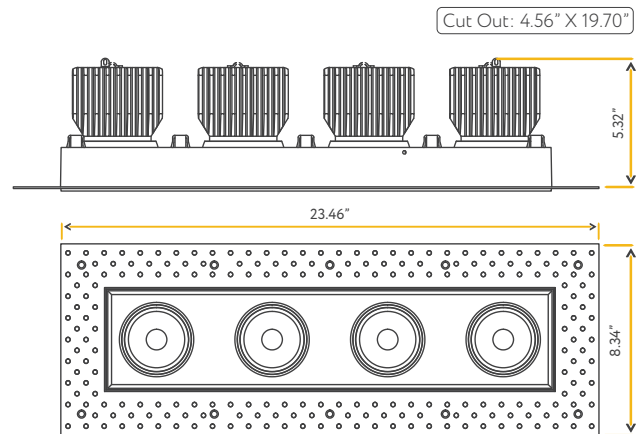

SATURN

4" FOUR HEAD TRIMLESS REGRESS MULTIPLE

4"

G-99224

SN112W/GR/M4/5CCT/TL/WH

White