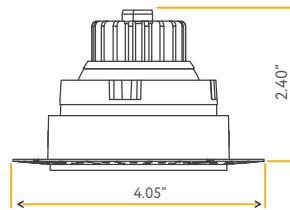

SATURN

2" TRIMLESS GIMBAL

2"

Cut Out: 2.94"

Lumens:	600
Wattage:	8W
Voltage:	120V
CRI:	90
Beam Angle:	40°
CCT:	27, 30, 35, 41, 50k
Dimmable:	Yes
Pack:	18