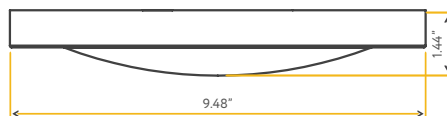

6"

G-19932
D6/15W/R/LED/SCCT

Lumens:	950
Wattage:	15W
Voltage:	120V
CRI:	90
Beam Angle:	120°
CCT:	27, 30, 35, 41, 50k
Dimmable:	Yes
Pack:	20

SPICA

8" SURFACE MOUNT DISK LIGHT

8"

G-19933
D8/27W/R/LED/SCCT

Lumens:	1875
Wattage:	27W
Voltage:	120V
CRI:	90
Beam Angle:	120°
CCT:	27, 30, 35, 41, 50k
Dimmable:	Yes
Pack:	10