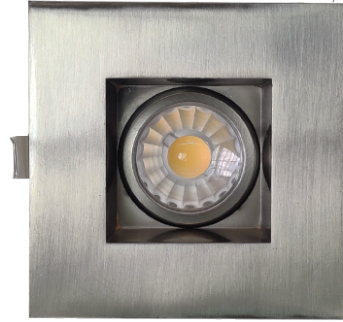

G-48364

R3/8W/GSR/LED/BN/5CCT

Brushed Nickel