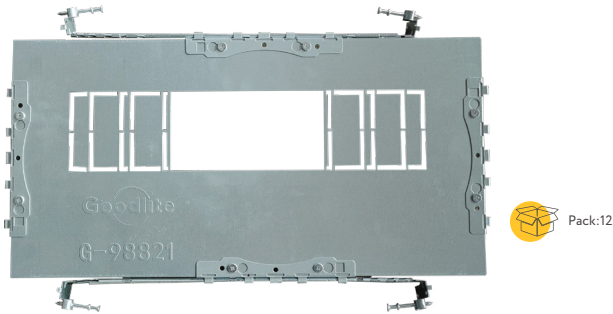

 Pack:24

ACCESSORIES

NEW CONSTRUCTION PLATES

G-98821

Uni. Sizes 3" - 5.71"/6.30"/8.70"/9.49"/11.73"/13.23"

G-98822

Uni. Sizes 3.70"-7.17"/7.68"/10.79"/12.00"/14.49"/16.22"

G-98823