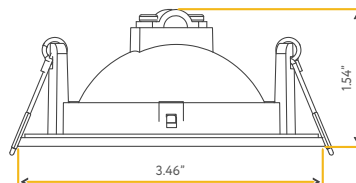

FLARION LENS OPTIONS

G-01420	G-01422
FL/L3/24-DEGREE	FL/L3/60-DEGREE