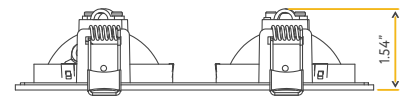

Cut Out: 2.95" X 6.15"

**G-00822**

FL/3/15W/GR/M2/5CCT/WH

White

**G-00922**

FL/3/15W/GR/M2/5CCT/BK

Black

<b>Lumens:</b>	1400 (700 each head)
<b>Wattage:</b>	15W
<b>Voltage:</b>	120/277V
<b>CRI:</b>	90
<b>Beam Angle:</b>	40° Clear (by Default)
<b>CCT:</b>	27, 30, 35, 41, 50k
<b>Dimmable:</b>	Triac or 0-10V
<b>Pack:</b>	18