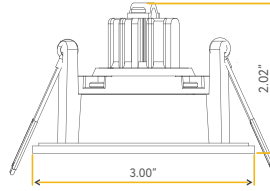

Lumens:	400
Wattage:	5W
Voltage:	120V
CRI:	90
Beam Angle:	40°
CCT:	27, 30, 35, 41, 50k
Dimmable:	Yes
Pack:	18