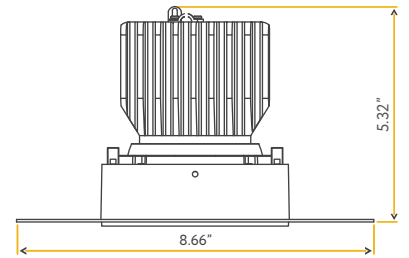

Lumens:	1800/2700
Wattage:	20/28W
Voltage:	120/277V
CRI:	90
Beam Angle:	60°
CCT:	27, 30, 35, 41, 50k
Dimmable:	Triac or 0-10V
Pack:	12
IC rated-at	20W

Accessories:

NC Plate: G-19982 (7)

Multi Light: G-95826 20W