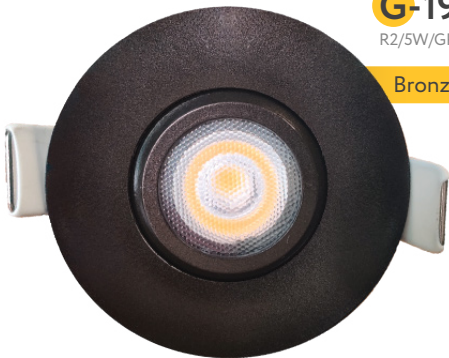

G-19836

R2/5W/GR/LED/BZ/5CCT

Bronze