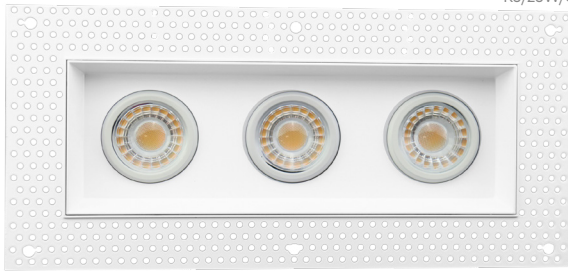

SATURN

3" TRIPLE HEAD TRIMLESS REGRESS MULTIPLE

3"

G-95622

R3/23W/GR/LED/M3/TL/5CCT

White