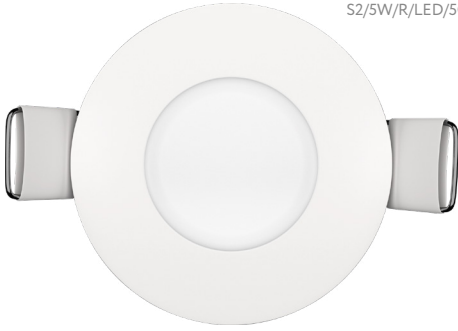

Accessories:

NC Plate:	G-19975 (5)
Multi Light:	G-95825 14W

STAR

2" ROUND FLUSHED SLIM

2"

Cut Out: 2.08"

**G-20219**  
S2/5W/R/LED/5CCT

<b>Lumens:</b>	300
<b>Wattage:</b>	5W
<b>Voltage:</b>	120V
<b>CRI:</b>	90
<b>Beam Angle:</b>	100°
<b>CCT:</b>	27, 30, 35, 41, 50k
<b>Dimmable:</b>	Yes
<b>Pack:</b>	18