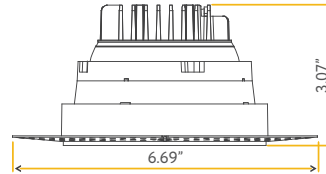

Lumens:	1000
Wattage:	13W
Voltage:	120V
CRI:	90
Beam Angle:	40°
CCT:	27, 30, 35, 41, 50k
Dimmable:	Yes
Pack:	18