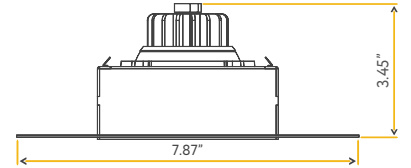

G-95723

R3.5/14W/GRS/LED/TL/5CCT B

Black

Lumens:	1200
Wattage:	14W
Voltage:	120/277V
CRI:	90
Beam Angle:	40°
CCT:	27, 30, 35, 41, 50k
Dimmable:	Triac or 0-10V
Pack:	18

Accessories:

NC Plate: G-19975 (7)

Multi Light: G-95825 14W