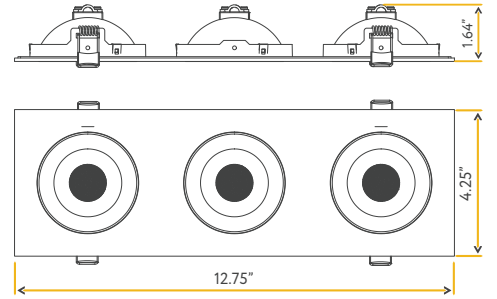

Lumens:	2400 (800 each head)
Wattage:	27W
Voltage:	120/277V
CRI:	90
Beam Angle:	40° Clear (by Default)
CCT:	27, 30, 35, 41, 50k
Dimmable:	Triac or 0-10V
Pack:	12