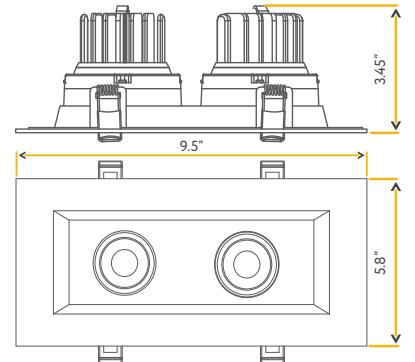

3.5"

Cut Out: 3.94" x 7.68"

G-48442

R3.5/28W/GR/M2/LED/5CCT

White

G-48444

R3.5/28W/GR/M2/LED/5CCT B

Black