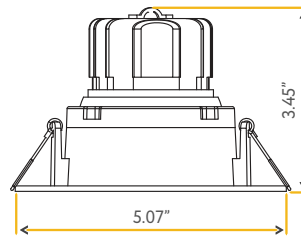

Lumens:	1400
Wattage:	14W
Voltage:	120/277V
CRI:	90
Beam Angle:	60°
CCT:	27, 30, 35, 41, 50k
Dimmable:	Triac or 0-10V
Pack:	18