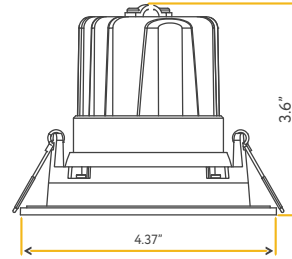

JA8  
TITLE 24

Accessories:

NC Plate: G-98823 (5)

PURA

3.5" ROUND GIMBAL

PURA LENS OPTIONS

<b>G-98825</b> PR/L/24-DEGREE	<b>G-98827</b> PR/L/60-DEGREE
----------------------------------	----------------------------------