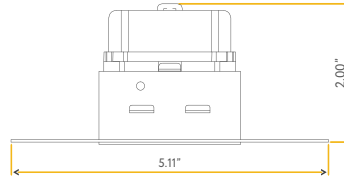

REGULUS

3" TRIMLESS REGRESS SLIM

3"

Cut Out: SQ 2.45" RD 3.24"

G-96821

RS3/10W/SQ/LED/TL/SCCT

Square

Lumens:	750
Wattage:	10W
Voltage:	120/277V
CRI:	90
Beam Angle:	100°
CCT:	27, 30, 35, 41, 50k
Dimmable:	Triac or 0-10V
Pack:	18