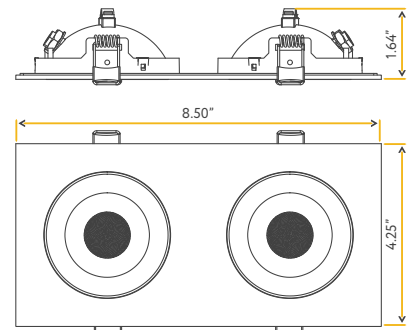

3.5"
Cut Out: 3.65" X 7.60"

G-01022
FL/3.5/20W/GR/M2/5CCT/WH

White

G-01122
FL/3.5/20W/GR/M2/5CCT/BK

Black

Lumens:	1600 (800 each head)
Wattage:	20W
Voltage:	120/277V
CRI:	90
Beam Angle:	40° Clear (by Default)
CCT:	27, 30, 35, 41, 50k
Dimmable:	Triac or 0-10V
Pack:	18