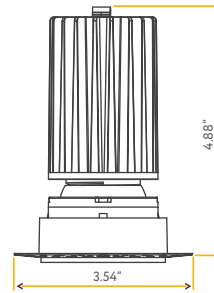

Lumens:	1600
Wattage:	18W
Voltage:	120V
CRI:	90
Beam Angle:	40°
CCT:	27, 30, 35, 41, 50k
Dimmable:	Yes
Pack:	18

Accessories:
NC Plate: G-19975 (3)

VENUS

6" TRIMLESS LUMINAIRE

6"

Cut Out: 5.33"

G-48406
R6/24W/R/LED/TL/5CCT

Lumens:	1800
Wattage:	24W
Voltage:	120V
CRI:	90
Beam Angle:	40°
CCT:	27, 30, 35, 41, 50k
Dimmable:	Yes
Pack:	12

Accessories:
NC Plate: G-19975 (6)

SATURN

1.5" TRIMLESS GIMBAL

1.5"

Cut Out: 2.56"

Lumens:	1000
Wattage:	12W
Voltage:	120/277V
CRI:	90
Beam Angle:	40°
CCT:	27, 30, 35, 41, 50k
Dimmable:	Triac or 0-10V
Pack:	18