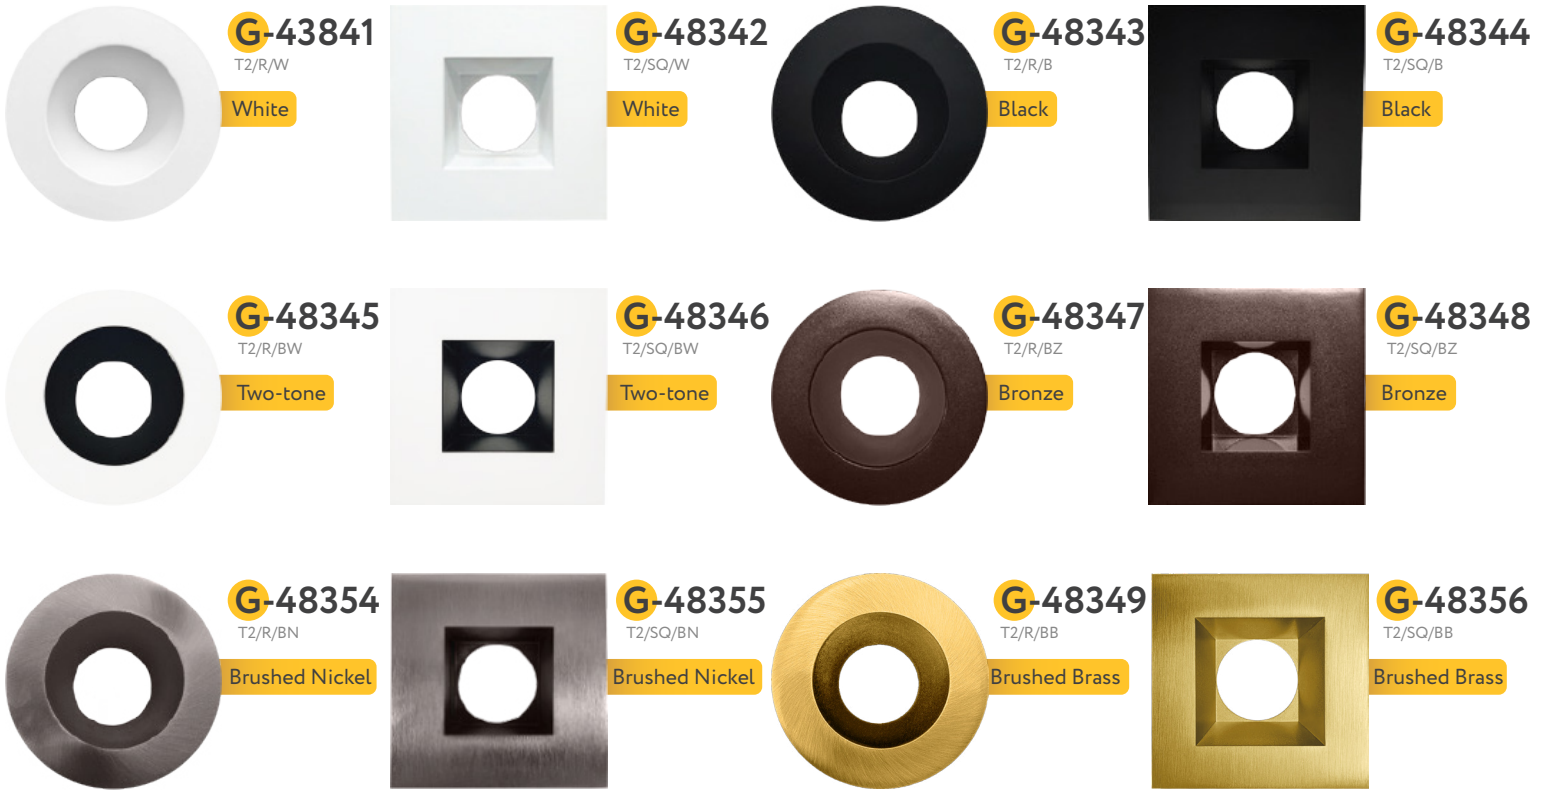

Accessories:
Multi Light: G-95825 14W
G-95826 20W

ASTER

2" INTERCHANGEABLE TRIMS

2"

2" INTERCHANGEABLE TRIMLESS KITS

2"

STYLE	CUT OUT	OD	HEIGHT	PLATE	PACK
TRIMMED	2.50"	3.15"	Regular 2.85" / HO 5.50"	G-19975 (1)	8/64
TRIMLESS ROUND	2.80"	4.53"	Regular 2.89" / HO 5.47"	G-19975 (2)	36
TRIMLESS SQUARE	Sq 3.10" Rd 4.32"	6.50"	Regular 3.68" / HO 6.26"	G-19975 (5)	36