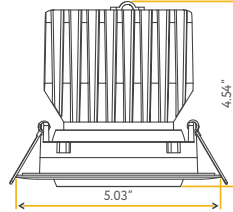

- JA8 TITLE 24
- ETL US
- FC

- Accessories:**
- NC Plate: G-19975 (4)
  - Multi Light: G-95825 14W

SATURN

4" HO FLUSHED GIMBAL

4"

Cut Out: 4.00"

<b>Lumens:</b>	1750
<b>Wattage:</b>	20W
<b>Voltage:</b>	120/277V
<b>CRI:</b>	90
<b>Beam Angle:</b>	60°
<b>CCT:</b>	27, 30, 35, 41, 50k
<b>Dimmable:</b>	Triac or 0-10V
<b>Pack:</b>	12