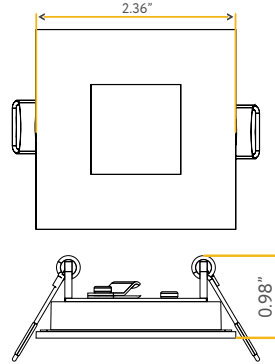

**Accessories:**

<b>NC Plate:</b>	G-19975 (7)
<b>Multi Light:</b>	G-95826 20W

STAR

2" SQUARE FLUSHED SLIM

2"

Cut Out: 2.08"

**G-20217**  
S2/5W/SQ/LED/5CCT

<b>Lumens:</b>	300
<b>Wattage:</b>	5W
<b>Voltage:</b>	120V
<b>CRI:</b>	90
<b>Beam Angle:</b>	100°
<b>CCT:</b>	27, 30, 35, 41, 50k
<b>Dimmable:</b>	Yes
<b>Pack:</b>	18