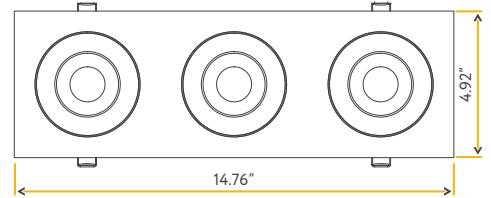

G-01323

FL/4/36W/GR/M3/5CCT/BK

Black

Lumens:	3600 (1200 each head)
Wattage:	36W
Voltage:	120/277V
CRI:	90
Beam Angle:	40° Clear (by Default)
CCT:	27, 30, 35, 41, 50k
Dimmable:	Triac or 0-10V
Pack:	12