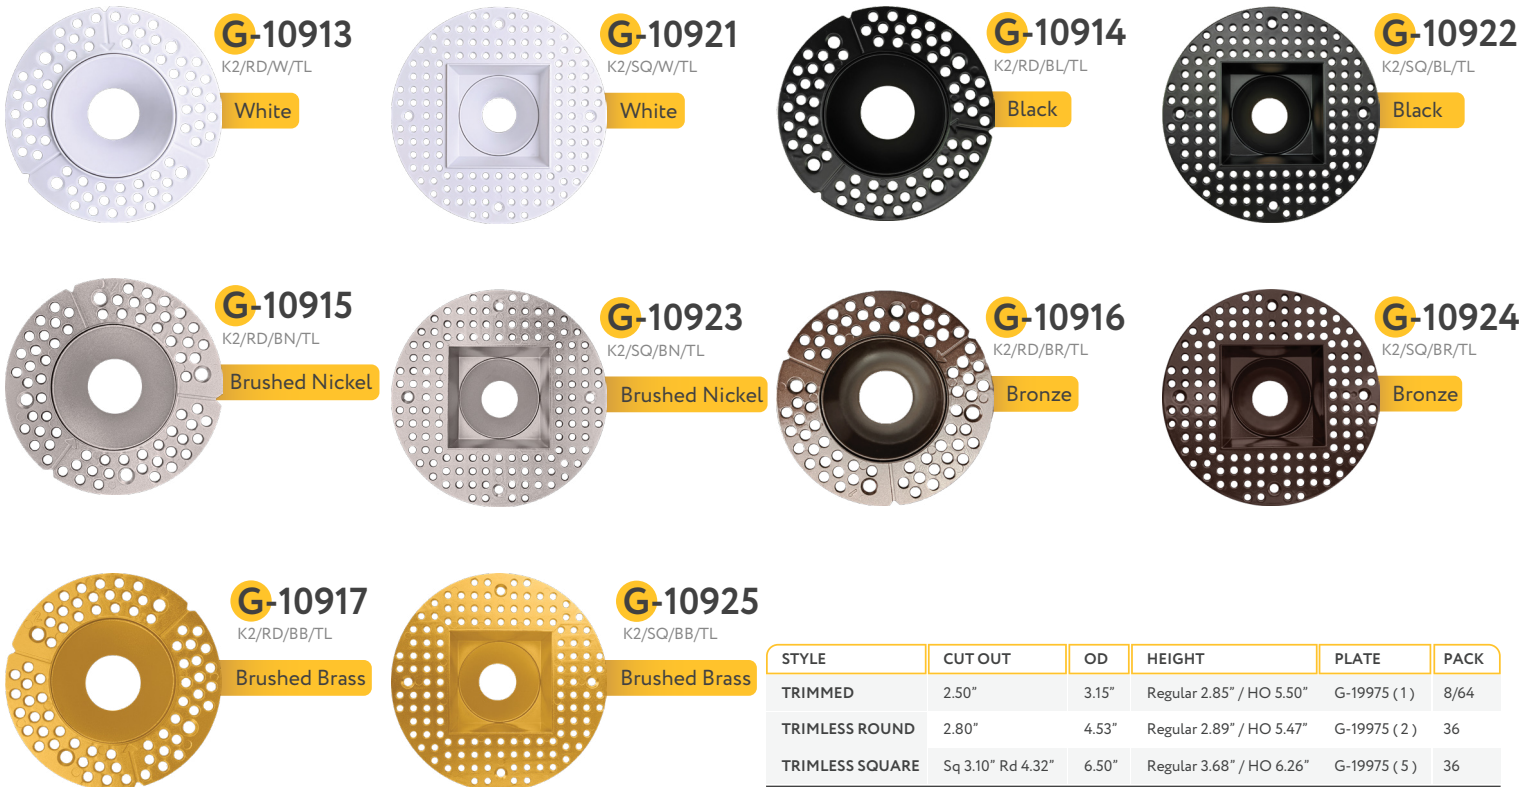

## ASTER SERIES

1" INTERCHANGEABLE MODULE ..... 6-7

2" INTERCHANGEABLE MODULE ..... 8-9

3" INTERCHANGEABLE MODULE ..... 10-11

3.5" INTERCHANGEABLE MODULE ..... 12-13

4" INTERCHANGEABLE MODULE ..... 14-15

6" INTERCHANGEABLE MODULE ..... 16

Cut Out: 5.85"

**G-11120**

ST/L/M/15W/LED/SCCT

Installation View

<b>Lumens:</b>	1200
<b>Wattage:</b>	15W
<b>Voltage:</b>	Input 24V
<b>CRI:</b>	90+
<b>Beam Angle:</b>	50° Clear (by Default)
<b>CCT:</b>	27, 30, 35, 41, 50k
<b>Dimmable:</b>	Triac or 0-10V
<b>Pack:</b>	6

**Accessories:**  
**Multi Light:** G-95825 14W  
G-95826 20W

ASTER

2" INTERCHANGEABLE TRIMS

2"

2" INTERCHANGEABLE TRIMLESS KITS

2"

STYLE	CUT OUT	OD	HEIGHT	PLATE	PACK
TRIMMED	2.50"	3.15"	Regular 2.85" / HO 5.50"	G-19975 (1)	8/64
TRIMLESS ROUND	2.80"	4.53"	Regular 2.89" / HO 5.47"	G-19975 (2)	36
TRIMLESS SQUARE	Sq 3.10" Rd 4.32"	6.50"	Regular 3.68" / HO 6.26"	G-19975 (5)	36