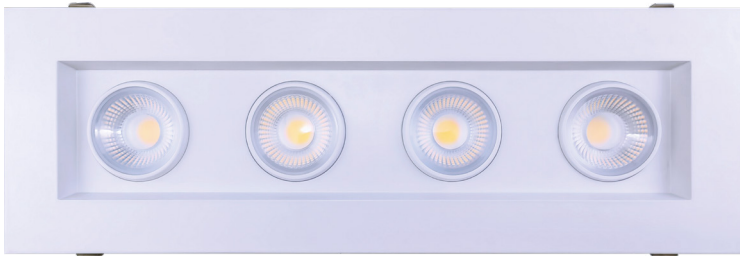

G-99024

SN4/112W/GR/M4/5CCT/WH

White