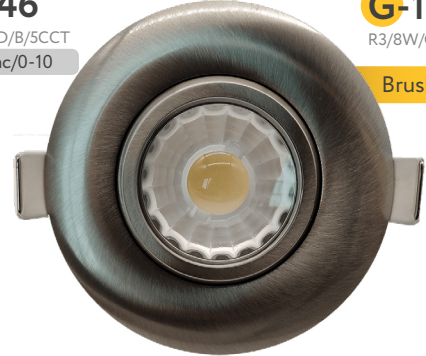

G-19847

R3/8W/GR/LED/BN/5CCT

Brushed Nickel