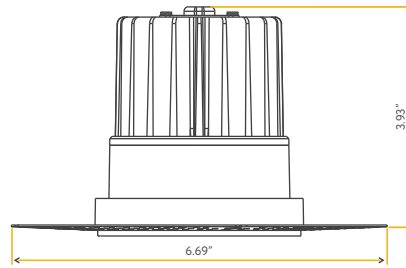

VENUS

4" TRIMLESS LUMINAIRE

4"

Cut Out: 3.72"

**G-48400**  
R4/18W/R/LED/TL/5CCT

<b>Lumens:</b>	1600
<b>Wattage:</b>	18W
<b>Voltage:</b>	120V
<b>CRI:</b>	90
<b>Beam Angle:</b>	40°
<b>CCT:</b>	27, 30, 35, 41, 50k
<b>Dimmable:</b>	Yes
<b>Pack:</b>	18

**Accessories:**  
NC Plate: G-19975 ( 3 )

VENUS

6" TRIMLESS LUMINAIRE

6"

Cut Out: 5.33"

**G-48406**  
R6/24W/R/LED/TL/5CCT

<b>Lumens:</b>	1800
<b>Wattage:</b>	24W
<b>Voltage:</b>	120V
<b>CRI:</b>	90
<b>Beam Angle:</b>	40°
<b>CCT:</b>	27, 30, 35, 41, 50k
<b>Dimmable:</b>	Yes
<b>Pack:</b>	12