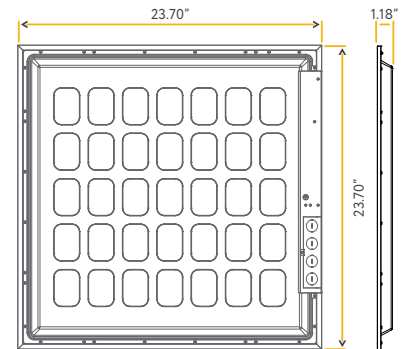

G-11921

NP/BP/2X2/50W/WS3/5CCT

Lumens:	3750/5000/6250
Wattage:	30W/40W/50W
Voltage:	120/277V
CRI:	80
Beam Angle:	120°
CCT:	30, 35, 41, 50, 65k
Dimmable:	0-10V
Pack:	1

- 5CCT COLOR SELECTABLE
- CRI 80+ TRUE COLORS
- AIR TIGHT
- WET LOCATION
- DIMMABLE DOWN TO 10%
- IC RATED

- JA8 TITLE 24
- DLC LISTED PREMIUM
- ETL LISTED US
- FC