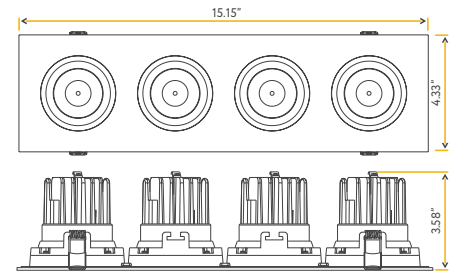

3.5"

Cut Out: 3.50" x 14.30"

<b>Lumens:</b>	4900/6800
<b>Wattage:</b>	50/80W
<b>Voltage:</b>	120/277V
<b>CRI:</b>	90
<b>Beam Angle:</b>	40° Clear (by Default)
<b>CCT:</b>	27, 30, 35, 41, 50k
<b>Dimmable:</b>	Triac or 0-10V
<b>Pack:</b>	6
<b>IC rated-at</b>	<b>50W</b>