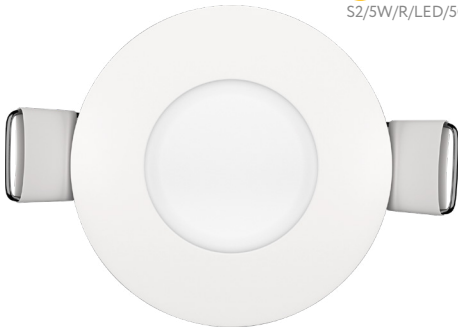

Accessories:

NC Plate:	G-19975 (5)
Multi Light:	G-95825 14W

STAR

2" ROUND FLUSHED SLIM

2"

Cut Out: 2.08"

G-20219
S2/5W/R/LED/5CCT

Lumens:	300
Wattage:	5W
Voltage:	120V
CRI:	90
Beam Angle:	100°
CCT:	27, 30, 35, 41, 50k
Dimmable:	Yes
Pack:	18