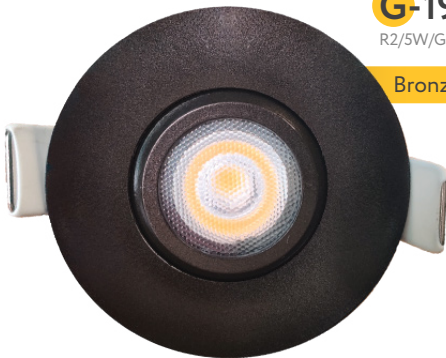

G-19836

R2/5W/GR/LED/BZ/5CCT

Bronze