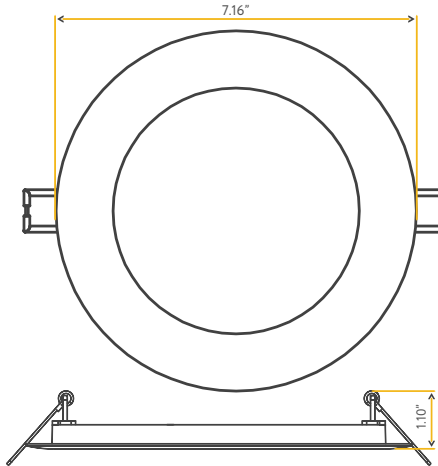

6" ROUND FLUSHED SLIM

G-20223
S6/20W/R/LED/SCCT

6"

Cut Out: 6.20"

Lumens:	1800
Wattage:	20W
Voltage:	120/277V
CRI:	90
Beam Angle:	100°
CCT:	27, 30, 35, 41, 50k
Dimmable:	Triac or 0-10V
Pack:	18

Accessories:
NC Plate: G-19975 (7)
Multi Light: G-95826 20W

STAR