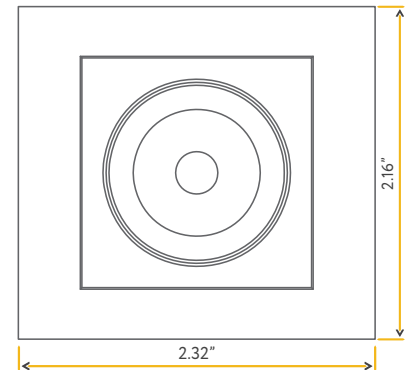

DIPPER

2" SINGLE HEAD RETRACTABLE DOWNLIGHT

2"

Cut Out: 1.70" X 1.85"

G-21051

DP2/SQ/3W/5CCT/WT

White

G-21065

DP2/SQ/3W/5CCT/BK

Black

Lumens:	170
Wattage:	3W
Voltage:	120V
CRI:	90
Beam Angle:	40°
CCT:	27, 30, 35, 41, 50k
Dimmable:	Yes
Pack:	18

- 5CCT COLOR SELECTABLE
- CRI 90+ TRUE COLORS
- AIR TIGHT
- WET LOCATION
- DIMMABLE DOWN TO 5%
- IC RATED

- JA8 TITLE 24
- ETL US
- FC

Accessories:
NC Plate: G-21062 (0)