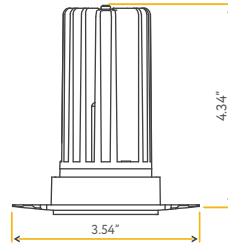

VENUS

1" TRIMLESS LUMINAIRE

1"

Cut Out: 2.07"

G-48469
R1/7W/R/LED/5CCT

Lumens:	500
Wattage:	7W
Voltage:	120V
CRI:	90
Beam Angle:	40°
CCT:	27, 30, 35, 41, 50k
Dimmable:	Yes
Pack:	18

Accessories:

NC Plate: G-19975 (0)