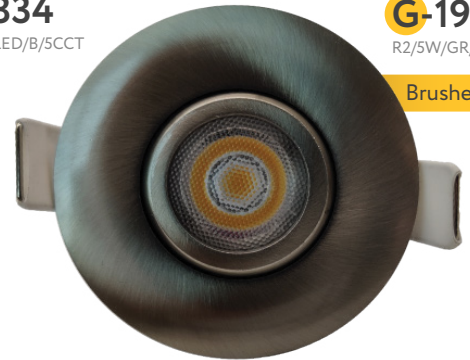

G-19835

R2/5W/GR/LED/BN/5CCT

Brushed Nickel