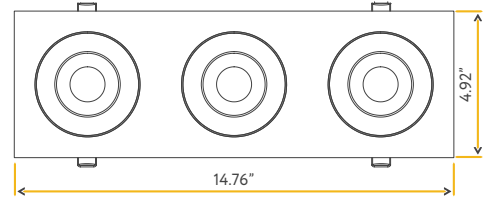

G-01323

FL/4/36W/GR/M3/5CCT/BK

Black

Lumens:	3600 (1200 each head)
Wattage:	36W
Voltage:	120/277V
CRI:	90
Beam Angle:	40° Clear (by Default)
CCT:	27, 30, 35, 41, 50k
Dimmable:	Triac or 0-10V
Pack:	12