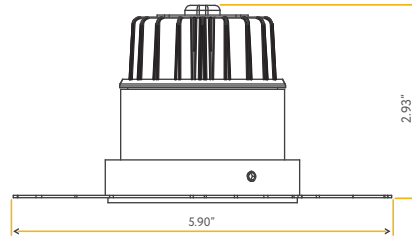

Lumens:	600
Wattage:	8W
Voltage:	120V
CRI:	90
Beam Angle:	40°
CCT:	27, 30, 35, 41, 50k
Dimmable:	Yes
Pack:	18

Accessories:

NC Plate: G-19975 (1)

VENUS

2" TRIMLESS HO LUMINAIRE

SQUARE MESH (ADD-ON)

G-48413	G-48412
T2/SQ/LED/W/TL	T2/SQ/LED/B/TL

2"

Cut Out: 2.56"

Lumens:	950
Wattage:	14W
Voltage:	120V
CRI:	90
Beam Angle:	40°
CCT:	27, 30, 35, 41, 50k
Dimmable:	Yes
Pack:	18

Accessories:
NC Plate: G-19975 (1)

VENUS

3.5" TRIMLESS LUMINAIRE

3.5"

Cut Out: 3.10"

Lumens:	850
Wattage:	12W
Voltage:	120V
CRI:	90
Beam Angle:	40°
CCT:	27, 30, 35, 41, 50k
Dimmable:	Yes
Pack:	18

Accessories:
NC Plate: G-19975 (2)

VENUS

3.5" HO TRIMLESS LUMINAIRE

3.5"

Cut Out: 3.04"

Lumens:	1450
Wattage:	16W
Voltage:	120/277V
CRI:	90
Beam Angle:	60°
CCT:	27, 30, 35, 41, 50k
Dimmable:	Triac or 0-10V
Pack:	18