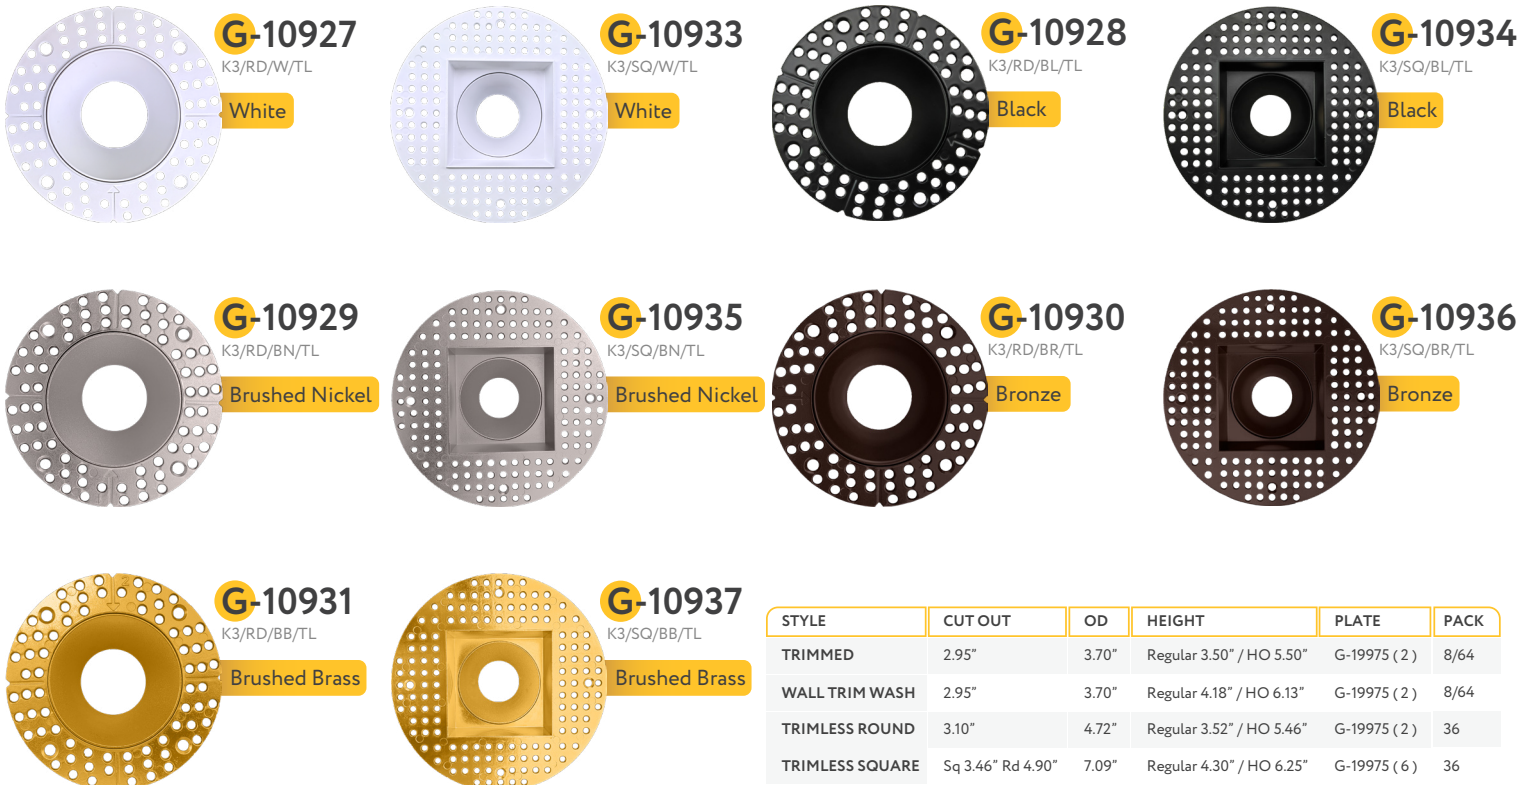

3" INTERCHANGEABLE MODULE 10-11

3.5" INTERCHANGEABLE MODULE 12-13

4" INTERCHANGEABLE MODULE 14-15

6" INTERCHANGEABLE MODULE 16

VENUS SERIES

5" TRIMMED LUMINAIRE 16-17

TRIMLESS LUMINAIRE'S 17-19

SATURN SERIES

ST/L/M/15W/LED/SCCT

Installation View

Lumens:	1200
Wattage:	15W
Voltage:	Input 24V
CRI:	90+
Beam Angle:	50° Clear (by Default)
CCT:	27, 30, 35, 41, 50k
Dimmable:	Triac or 0-10V
Pack:	6

Accessories:

NC Plate: G-19975 (7)

Accessories:
Multi Light: G-95826 24W

ASTER

3" INTERCHANGEABLE TRIMS

3"

3" INTERCHANGEABLE TRIMLESS KIT

3"

STYLE	CUT OUT	OD	HEIGHT	PLATE	PACK
TRIMMED	2.95"	3.70"	Regular 3.50" / HO 5.50"	G-19975 (2)	8/64
WALL TRIM WASH	2.95"	3.70"	Regular 4.18" / HO 6.13"	G-19975 (2)	8/64
TRIMLESS ROUND	3.10"	4.72"	Regular 3.52" / HO 5.46"	G-19975 (2)	36
TRIMLESS SQUARE	Sq 3.46" Rd 4.90"	7.09"	Regular 4.30" / HO 6.25"	G-19975 (6)	36