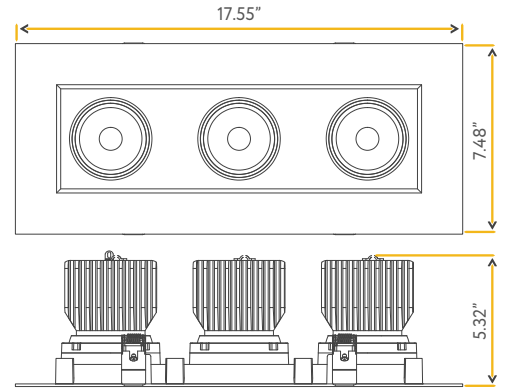

SATURN

4" TRIPLE HEAD REGRESS MULTIPLE

4"

Cut Out: 4.65" X 14.40"

G-99023

SN/4/84W/GR/M3/5CCT/WH

White