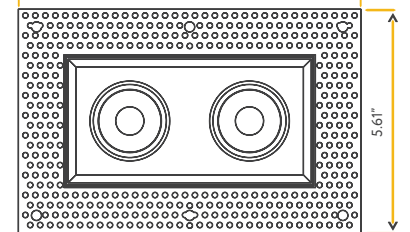

G-95721

R3/15W/GR/LED/M2/TL/5CCT B

Black

Lumens:	1400 (700 each head)
Wattage:	15W
Voltage:	120/277V
CRI:	90
Beam Angle:	40°
CCT:	27, 30, 35, 41, 50k
Dimmable:	Triac or 0-10V
Pack:	18

Accessories:

NC Plate: G-48318 (1)