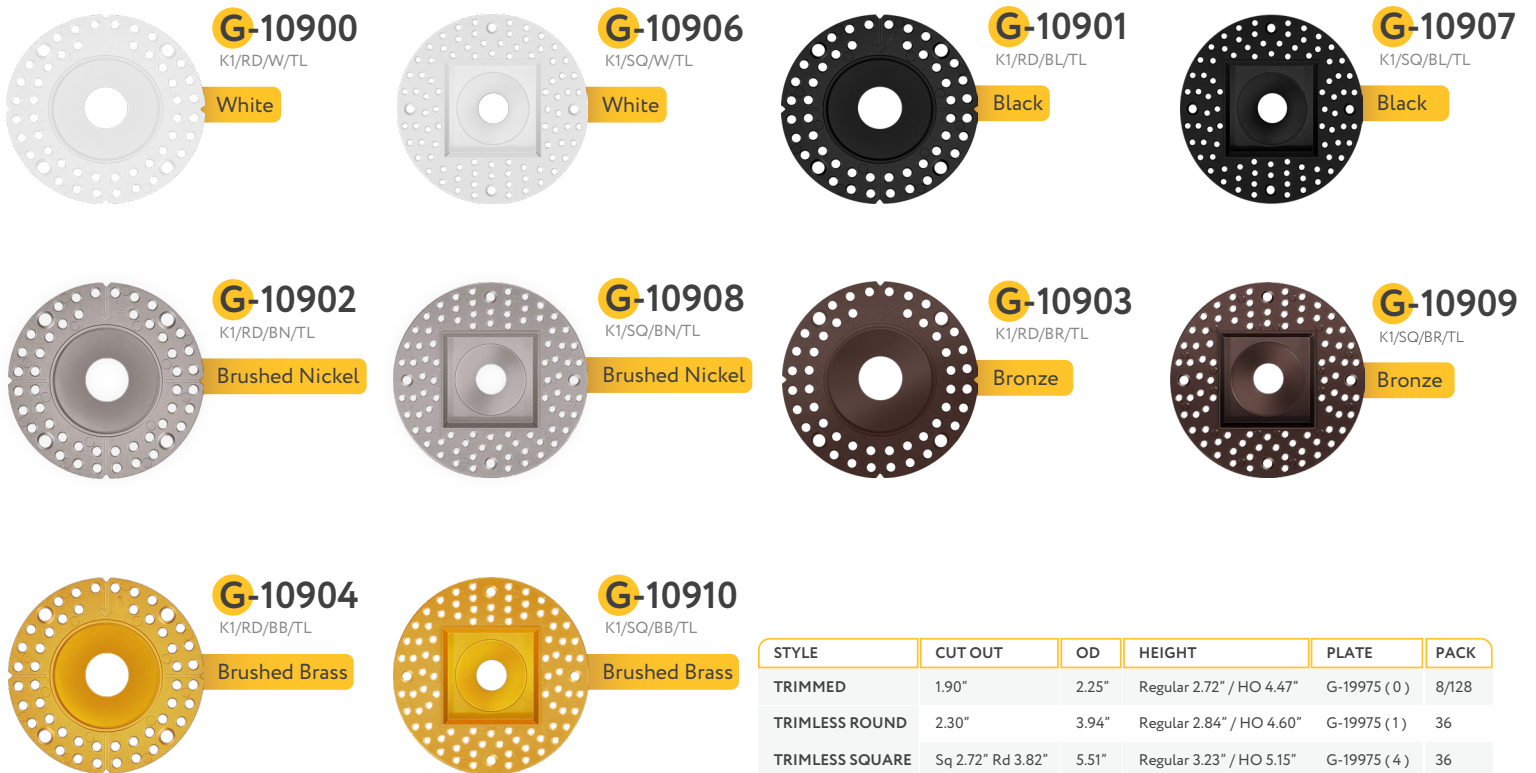

Accessories:
Multi Light: G-95825 14W

ASTER

1" INTERCHANGEABLE TRIMS

1"

1" INTERCHANGEABLE TRIMLESS KITS

1"

STYLE	CUT OUT	OD	HEIGHT	PLATE	PACK
TRIMMED	1.90"	2.25"	Regular 2.72" / HO 4.47"	G-19975 (0)	8/128
TRIMLESS ROUND	2.30"	3.94"	Regular 2.84" / HO 4.60"	G-19975 (1)	36
TRIMLESS SQUARE	Sq 2.72" Rd 3.82"	5.51"	Regular 3.23" / HO 5.15"	G-19975 (4)	36