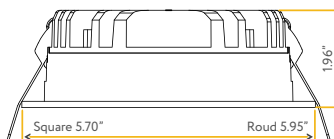

Square

Lumens:	1800
Wattage:	23W
Voltage:	120V
CRI:	90
Beam Angle:	100°
CCT:	27, 30, 35, 41, 50k
Dimmable:	Yes
Pack:	18

Accessories:
NC Plate: G-19975 (6)
Multi Light: G-95826 22W

REGULUS

6" REGRESS SLIM

6"