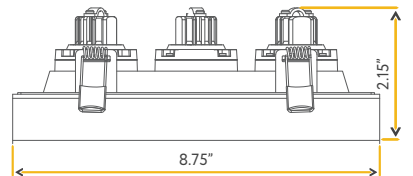

2"

Cut Out: 2.70"-7.48"

**G-48315**

R2/15W/GR/M3/LED/5CCT

<b>Lumens:</b>	1200 (400 each head)
<b>Wattage:</b>	15W
<b>Voltage:</b>	120/277V
<b>CRI:</b>	90
<b>Beam Angle:</b>	40°
<b>CCT:</b>	27, 30, 35, 41, 50k
<b>Dimmable:</b>	Triac or 0-10V
<b>Pack:</b>	18