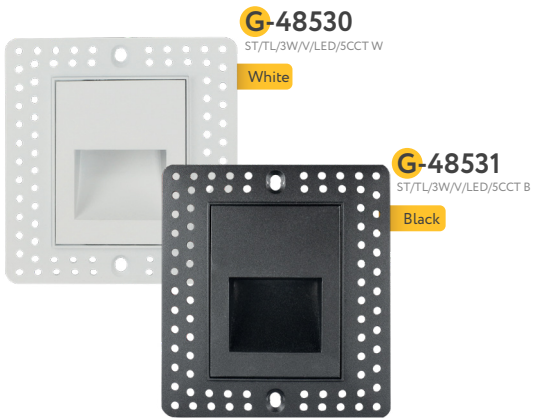

VERTICAL TRIMLESS STEP LIGHT

G-48530
ST/TL/3W/V/LED/SCCT W
White

G-48531
ST/TL/3W/V/LED/SCCT B
Black

SELECTABLE COLOR TEMPERATURE
2700K - 3000K - 3500K - 4100K - 5000K

Lumens:	75
Wattage:	3W
Voltage:	120V
CRI:	90
Dimmable:	Yes
Pack:	18