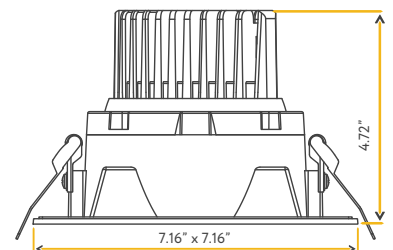

Lumens:	2200
Wattage:	22W
Voltage:	120/277V
CRI:	90
Beam Angle:	60°
CCT:	27, 30, 35, 41, 50k
Dimmable:	Triac or 0-10V
Pack:	6

Lumens:	2200/3400
Wattage:	22/40W
Voltage:	120/277V
CRI:	90
Beam Angle:	60°
CCT:	27, 30, 35, 41, 50k
Dimmable:	Triac or 0-10V
Pack:	6
IC rated-at 22W	

Accessories:

NC Plate: G-19982 (7)

Multi Light: G-95826 22W