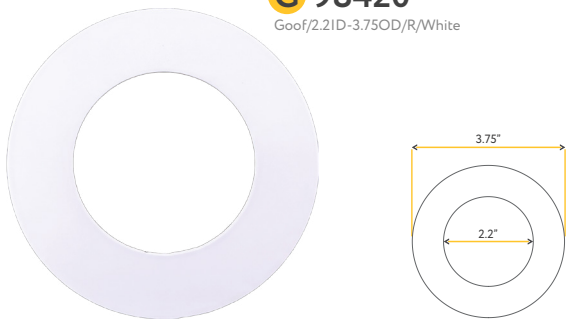

ACCESSORIES

WHITE GOOF RING

G-98420
Goof/2.2ID-3.75OD/R/White