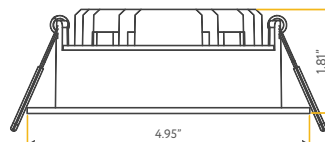

Lumens:	1400
Wattage:	15W
Voltage:	120/277V
CRI:	90
Beam Angle:	100°
CCT:	27, 30, 35, 41, 50k
Dimmable:	Triac or 0-10V
Pack:	18