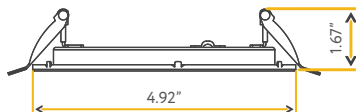

FIRE RATED

4" FIRE RATED SQUARE SLIM

4"

Cut Out: 3.95"

G-97022

S4/12W/SQ/LED/5CCT FR

Fire Rated

Lumens:	850
Wattage:	12W
Voltage:	120/277V
CRI:	90
Beam Angle:	100°
CCT:	27, 30, 35, 41, 50k
Dimmable:	Triac or 0-10V
Wire:	FT6 Plenum rated
Certified:	UL 263 & ASTM E119
Pack:	18

Accessories:
NC Plate: G-19975 (4)
Multi Light: G-95824 12W