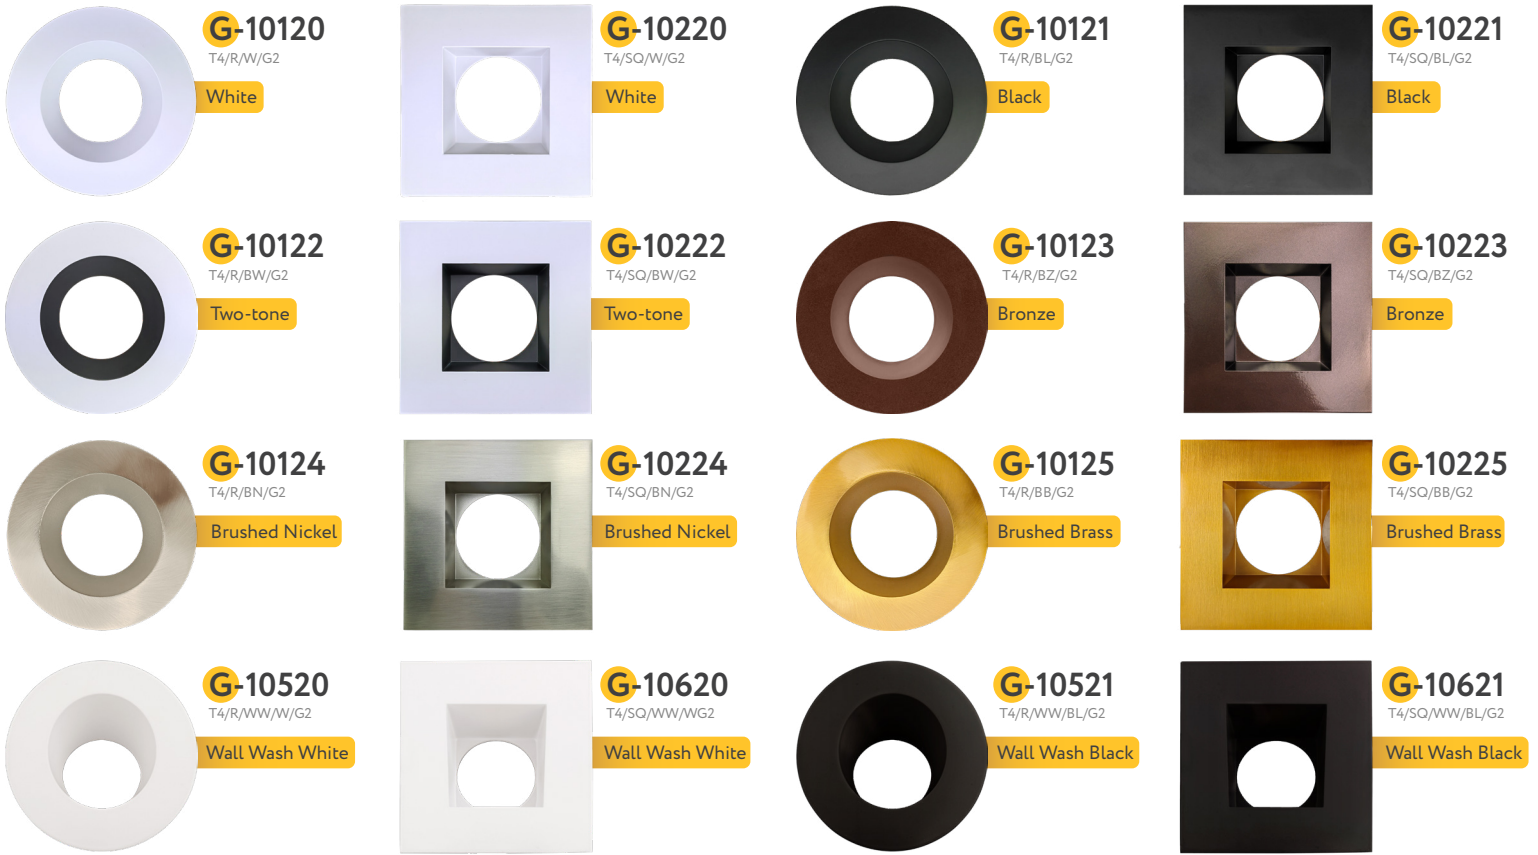

ASTER

4" INTERCHANGEABLE TRIMS

4"

4" INTERCHANGEABLE TRIMLESS KITS

4"