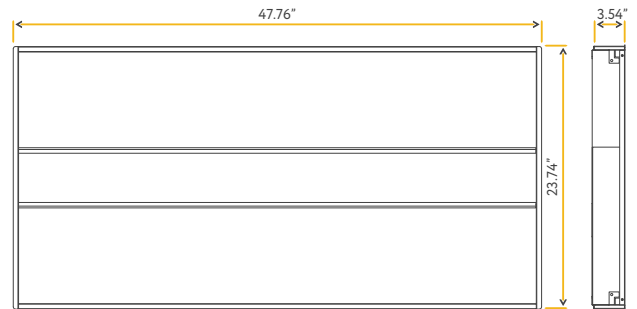

NEPTUNE

2X4 CENTER INDIRECT FIXTURE

2X4

G-98128

F/2X4/72W/CI/WS3/4CCT

G-98129-EM

F/2X4/72W/CI/WS3/4CCT/EM

Lumens:	5400/6615/7780
Wattage:	50W/60W/72W
Voltage:	120/277V
CRI:	90
Beam Angle:	120°
CCT:	30, 35, 41, 50k
Dimmable:	0-10V
Pack:	1

- 4CCT COLOR SELECTABLE
- CRI 90+ TRUE COLORS
- AIR TIGHT
- WET LOCATION
- DIMMABLE DOWN TO 10%
- IC RATED

- JA8 TITLE 24
- DLC LISTED PREMIUM
- ETL LISTED US
- FC