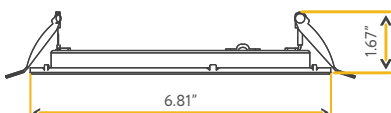

**Accessories:**  
**NC Plate:** G-19975 (6)  
**Multi Light:** G-95825 18W

**FIRE RATED**

**6" FIRE RATED SQUARE SLIM**

**6"**

Cut Out: 6.10"

**G-97024**

S6/18W/SQ/LED/5CCT FR

Fire Rated