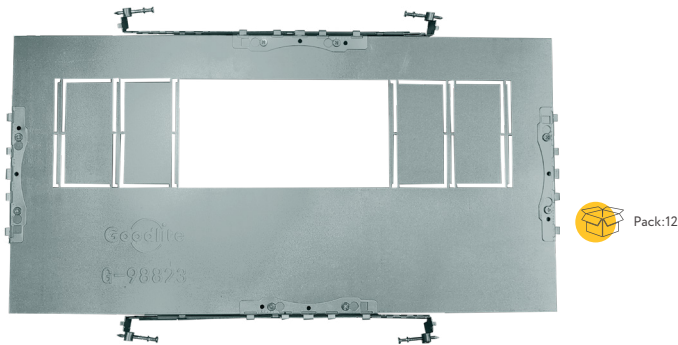

G-98823

Uni. Sizes 4.68"-9.05"/9.72"/14.05"/14.76"/19.13"/19.80"