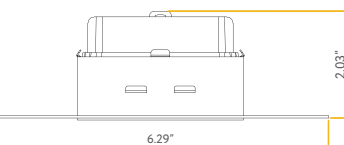

REGULUS

4" TRIMLESS REGRESS SLIM

4"

Cut Out: SQ 3.23" RD 4.40"

**G-96822**

RS4/15W/SQ/LED/TL/SCCT

Square

Lumens:	1300
Wattage:	15W
Voltage:	120/277V
CRI:	90
Beam Angle:	100°
CCT:	27, 30, 35, 41, 50k
Dimmable:	Triac or 0-10V
Pack:	18