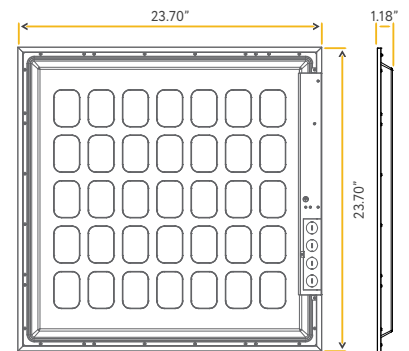

G-11921

NP/BP/2X2/50W/WS3/5CCT

Lumens:	3750/5000/6250
Wattage:	30W/40W/50W
Voltage:	120/277V
CRI:	80
Beam Angle:	120°
CCT:	30, 35, 41, 50, 65k
Dimmable:	0-10V
Pack:	1