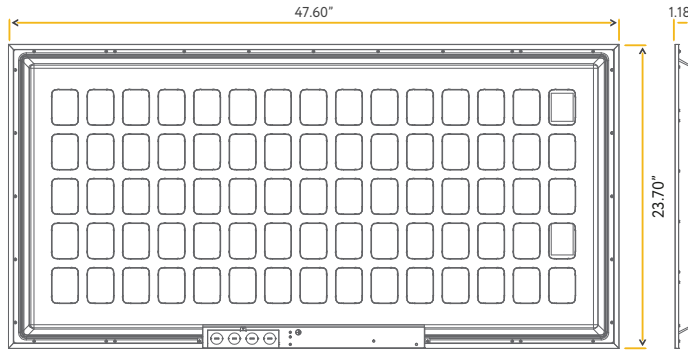

NEPTUNE

2X4 BACKLIT FLAT PANEL

2X4

G-11922

NP/BP/2X4/70W/WS3/5CCT

Lumens:	6250/7500/8750
Wattage:	50W/60W/70W
Voltage:	120/277V
CRI:	80
Beam Angle:	120°
CCT:	30, 35, 41, 50, 65k
Dimmable:	0-10V
Pack:	1