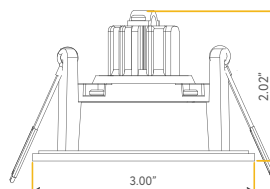

Lumens:	400
Wattage:	5W
Voltage:	120V
CRI:	90
Beam Angle:	40°
CCT:	27, 30, 35, 41, 50k
Dimmable:	Yes
Pack:	18