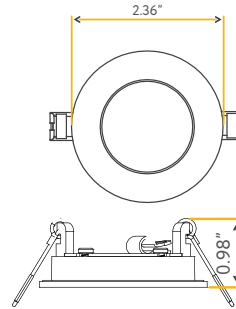

Accessories:

NC Plate:	G-19975 (5)
Multi Light:	G-95825 14W

STAR

2" ROUND FLUSHED SLIM

2"

Cut Out: 2.08"

G-20219
S2/5W/R/LED/5CCT

Lumens:	300
Wattage:	5W
Voltage:	120V
CRI:	90
Beam Angle:	100°
CCT:	27, 30, 35, 41, 50k
Dimmable:	Yes
Pack:	18