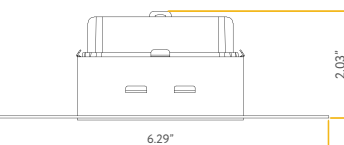

REGULUS

4" TRIMLESS REGRESS SLIM

4"

Cut Out: SQ 3.23" RD 4.40"

G-96822

RS4/15W/SQ/LED/TL/SCCT

Square

Lumens:	1300
Wattage:	15W
Voltage:	120/277V
CRI:	90
Beam Angle:	100°
CCT:	27, 30, 35, 41, 50k
Dimmable:	Triac or 0-10V
Pack:	18