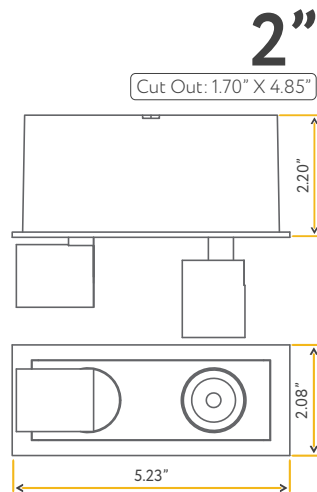

Lumens:	400 (200 each head)
Wattage:	6W
Voltage:	120V
CRI:	90
Beam Angle:	40°
CCT:	27, 30, 35, 41, 50k
Dimmable:	Yes
Pack:	18

- 5CCT COLOR SELECTABLE
- CRI 90° TRUE COLORS
- AIR TIGHT
- WET LOCATION
- DIMMABLE DOWN TO 5%
- IC RATED

JA8
TITLE 24

ETL
US

FC

Accessories:

NC Plate: G-21062 (1)