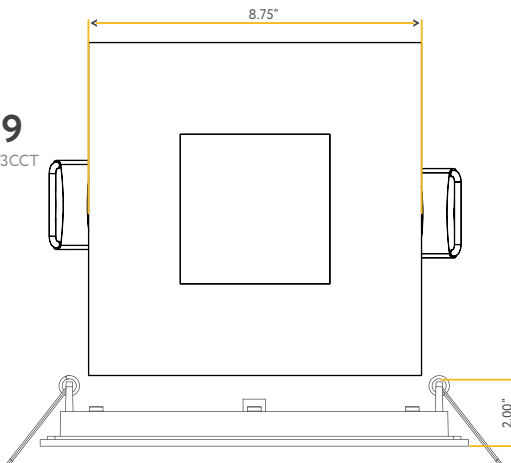

Accessories:

NC Plate:	G-19975 (7)
Multi Light:	G-95825 18W

STAR

8" SQUARE FLUSHED SLIM

8"

Cut Out: 8.25"

G-20229
S8/24W/SQ/LED/3CCT

Lumens:	2200
Wattage:	24W
Voltage:	120V
CRI:	90
Beam Angle:	100°
CCT:	30,41,50K
Dimmable:	Yes
Pack:	18