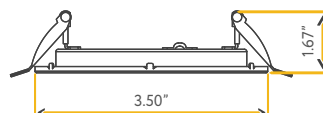

**Accessories:**

<b>NC Plate:</b>	G-19975 (7)
<b>Multi Light:</b>	G-95825 18W

**FIRE RATED**

3" FIRE RATED SQUARE SLIM

3"

Cut Out: 2.85"

**G-97021**  
S3/8W/SQ/LED/SCCT FR  
Fire Rated

<b>Lumens:</b>	550
<b>Wattage:</b>	8W
<b>Voltage:</b>	120/277V
<b>CRI:</b>	90
<b>Beam Angle:</b>	100°
<b>CCT:</b>	27, 30, 35, 41, 50k
<b>Dimmable:</b>	Triac or 0-10V
<b>Wire:</b>	FT6 Plenum rated
<b>Certified:</b>	UL 263 & ASTM E119
<b>Pack:</b>	18