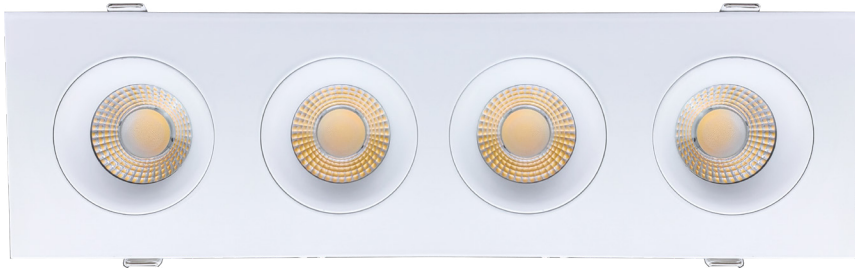

PURA

3.5" FOUR HEAD MULTIPLE

G-98724

PR/3.5/80W/GR/M4/5CCT/WH

White

G-98729

PR/3.5/80W/GR/M4/5CCT/BK