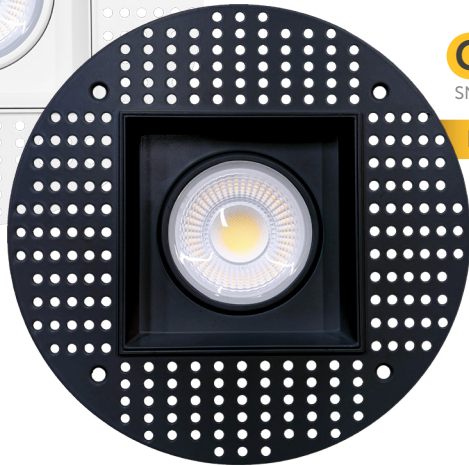

G-99321

SN28W/GR/M1/5CCT/TL/BK

Black