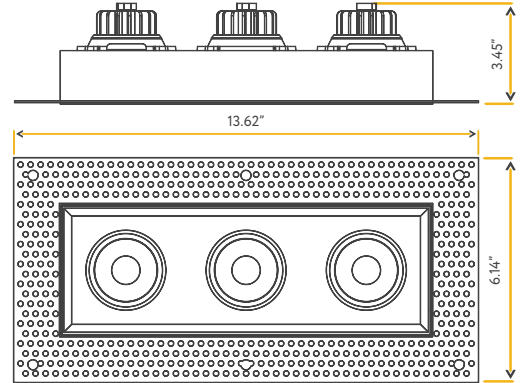

3.5"

Cut Out: 3.95" X 11.85"

Lumens:	3300 (1100 each head)
Wattage:	42W
Voltage:	120V
CRI:	90
Beam Angle:	40°
CCT:	27, 30, 35, 41, 50k
Dimmable:	Yes
Pack:	12

Accessories:

NC Plate: G-48448 (1)