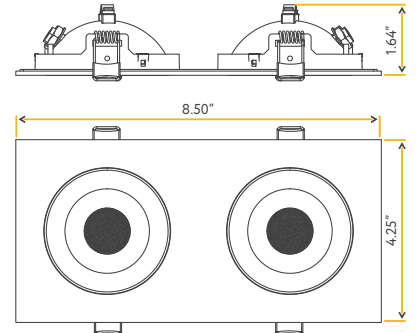

G-01122
FL/3.5/20W/GR/M2/5CCT/BK

Black