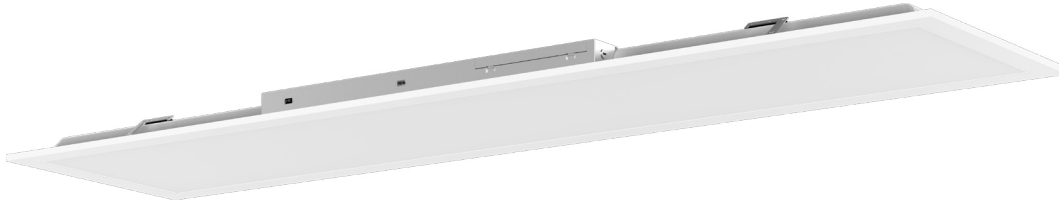

- JA8 TITLE 24
- DLC LISTED PREMIUM
- ETL LISTED US
- FC

NEPTUNE

1X4 BACKLIT FLAT PANEL

1X4

G-11920

NP/BP/1X4/50W/WS3/5CCT

Lumens:	3750/5000/6250
Wattage:	30W/40W/50W
Voltage:	120/277V
CRI:	80
Beam Angle:	120°
CCT:	30, 35, 41, 50, 65k
Dimmable:	0-10V
Pack:	1