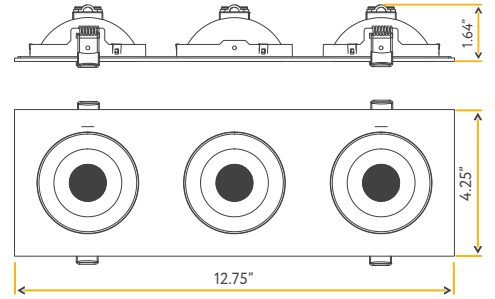

Lumens:	2400 (800 each head)
Wattage:	27W
Voltage:	120/277V
CRI:	90
Beam Angle:	40° Clear (by Default)
CCT:	27, 30, 35, 41, 50k
Dimmable:	Triac or 0-10V
Pack:	12