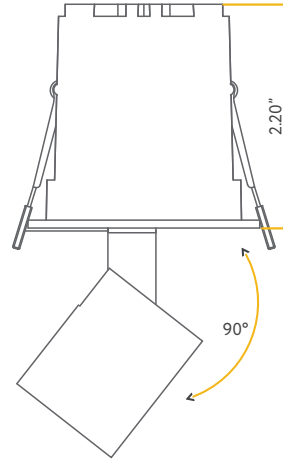

DIPPER

2" ROUND RETRACTABLE DOWNLIGHT

2"

Cut Out: 1.92"

G-21050

DP2/RD/3W/5CCT/WT

White

G-21064

DP2/RD/3W/5CCT/BK

Black

Lumens:	170
Wattage:	3W
Voltage:	120V
CRI:	90
Beam Angle:	40°
CCT:	27, 30, 35, 41, 50k
Dimmable:	Yes
Pack:	18

- 5CCT COLOR SELECTABLE
- CRI 90+ TRUE COLORS
- AIR TIGHT
- WET LOCATION
- DIMMABLE DOWN TO 5%
- IC RATED

- JA8 TITLE 24
- ETL US
- FC

Accessories:
NC Plate: G-19975 (0)