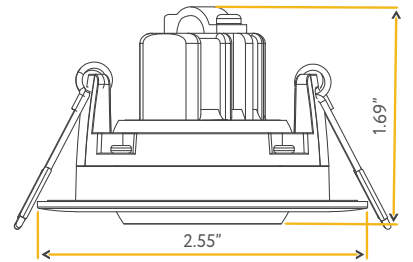

G-19837

R2/5W/GR/LED/BB/5CCT

Brushed Brass

Lumens:	450
Wattage:	5W
Voltage:	120V
CRI:	90
Beam Angle:	40°
CCT:	27, 30, 35, 41, 50k
Dimmable:	Yes
Pack:	18

- 5CCT COLOR SELECTABLE
- CRI 90* TRUE COLORS
- AIR TIGHT
- WET LOCATION
- DIMMABLE DOWN TO 5%
- IC RATED

- JA8 TITLE 24
- ETL US
- FC

Accessories:

- NC Plate: G-19975 (0)
- Multi Light: G-95823 5W