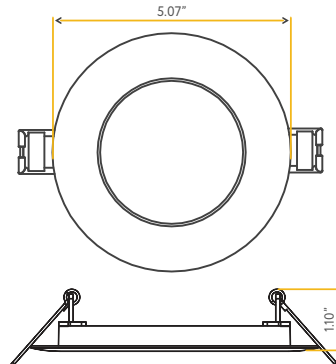

**Accessories:**

<b>NC Plate:</b>	G-19975 ( 2 )
<b>Multi Light:</b>	G-95823 8W

STAR

4" ROUND FLUSHED SLIM

4"

Cut Out: 4.25"

**G-20221**  
S4/12W/R/LED/5CCT

<b>Lumens:</b>	1000
<b>Wattage:</b>	12W
<b>Voltage:</b>	120/277V
<b>CRI:</b>	90
<b>Beam Angle:</b>	100°
<b>CCT:</b>	27, 30, 35, 41, 50k
<b>Dimmable:</b>	Triac or 0-10V
<b>Pack:</b>	18