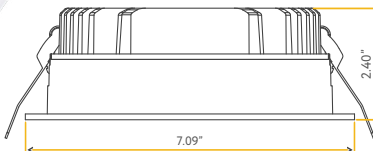

Cut Out: 6.29"

G-20243
RS6/28W/R/LED/SCCT

Round

G-20246
RS6/28W/SO/LED/SCCT

Square

Lumens:	950/1750/2700
Wattage:	10W/18W/28W
Voltage:	120/277V
CRI:	90
Beam Angle:	100°
CCT:	27, 30, 35, 41, 50k
Dimmable:	Triac or 0-10V
Pack:	18