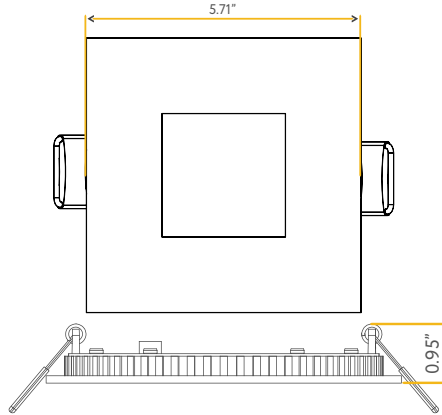

**Accessories:**

<b>NC Plate:</b>	G-19975 ( 4 )
<b>Multi Light:</b>	G-95824 12W

STAR

5" SQUARE FLUSHED SLIM

5"

Cut Out: 5.25"

**G-20227**  
S5/15W/SQ/LED/5CCT

<b>Lumens:</b>	1350
<b>Wattage:</b>	15W
<b>Voltage:</b>	120/277V
<b>CRI:</b>	90
<b>Beam Angle:</b>	100°
<b>CCT:</b>	27, 30, 35, 41, 50k
<b>Dimmable:</b>	Triac or 0-10V
<b>Pack:</b>	18