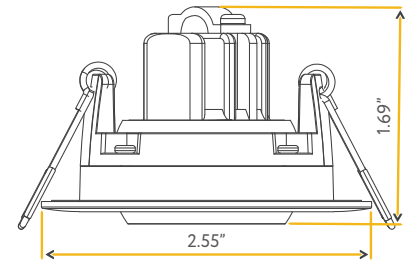

G-19837

R2/5W/GR/LED/BB/5CCT

Brushed Brass

Lumens:	450
Wattage:	5W
Voltage:	120V
CRI:	90
Beam Angle:	40°
CCT:	27, 30, 35, 41, 50k
Dimmable:	Yes
Pack:	18

- 5CCT COLOR SELECTABLE
- CRI 90* TRUE COLORS
- AIR TIGHT
- WET LOCATION
- DIMMABLE DOWN TO 5%
- IC RATED

- JA8 TITLE 24
- ETL US
- FC

1. **Accessories:**
2. NC Plate: G-19975 (0)
   - Multi Light: G-95823 5W