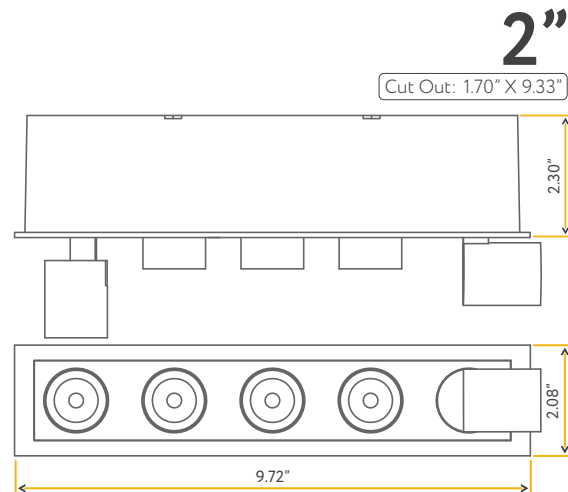

Lumens:	980 (196 each head)
Wattage:	15W
Voltage:	120V
CRI:	90
Beam Angle:	40°
CCT:	27, 30, 35, 41, 50k
Dimmable:	Yes
Pack:	18

- 5CCT COLOR SELECTABLE
- CRI 90° TRUE COLORS
- AIR TIGHT
- WET LOCATION
- DIMMABLE DOWN TO 5%
- IC RATED

JA8
TITLE 24

ETL
US

FC

Accessories:

NC Plate: G-21062 (3)