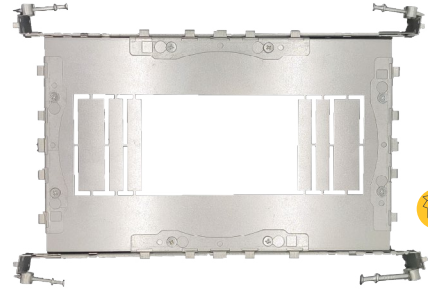

NEW CONSTRUCTION PLATES

G-19982

Uni. Sizes 2-1/16", 3-1/3", 3.3/4", 4-5/16", 5-1/4", 6-5/16", 6-7/8", 8-7/16", 9-5/16", 10-5/16"

 Pack:10

G-48318

Uni. Sizes 5.11"/6.29"/7.48"/9.44" x 3.35"

 Pack:12

G-19969