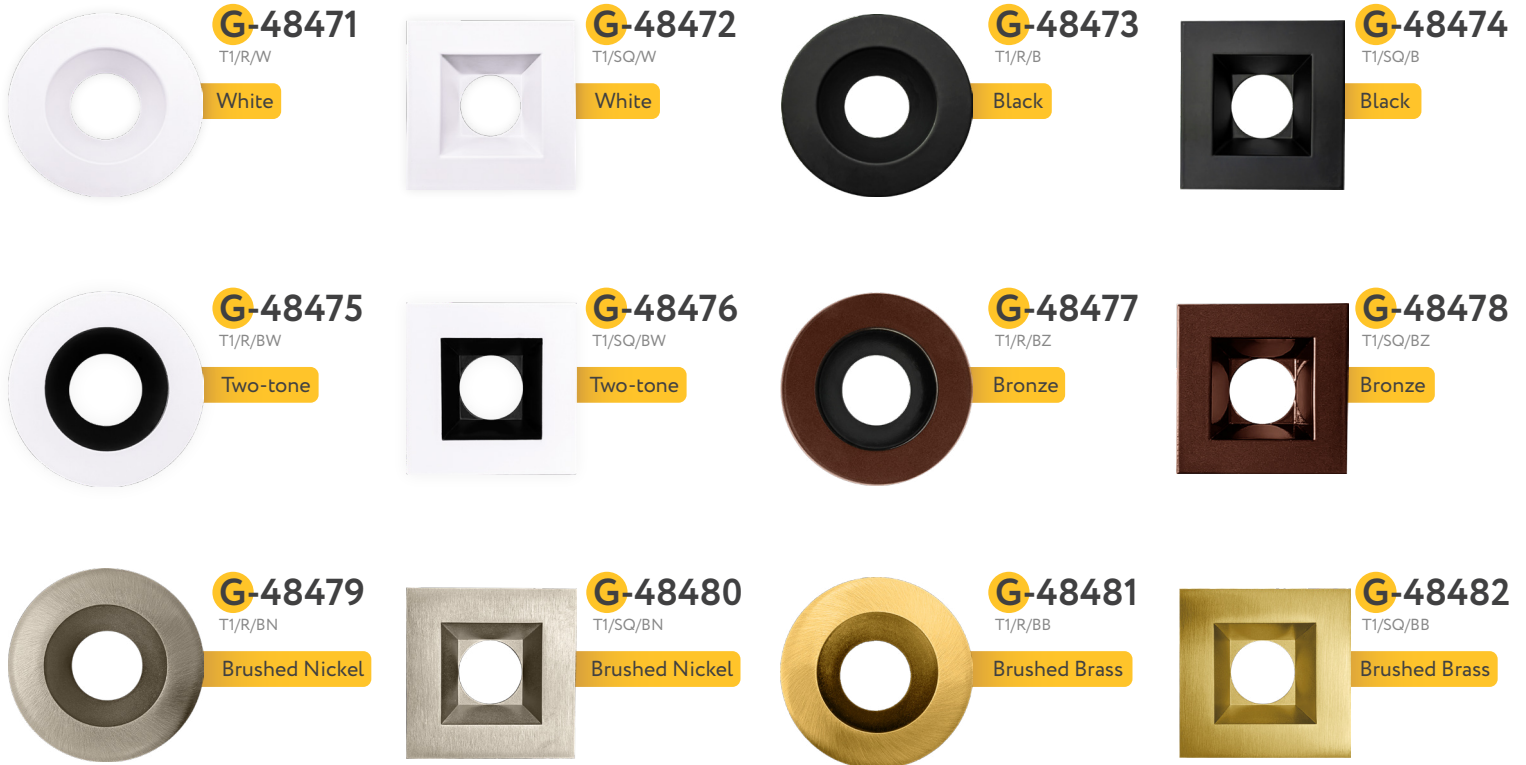

ASTER

1" INTERCHANGEABLE TRIMS

1"