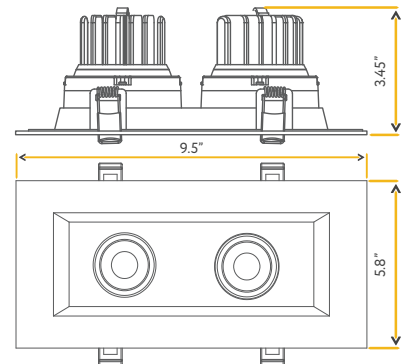

G-48444

R3.5/28W/GR/M2/LED/5CCT B

Black

Lumens:	2400 (1200 each head)
Wattage:	28W
Voltage:	120/277V
CRI:	90
Beam Angle:	40°
CCT:	27, 30, 35, 41, 50k
Dimmable:	Triac or 0-10V
Pack:	12

Accessories:

NC Plate: G-48448 (0)