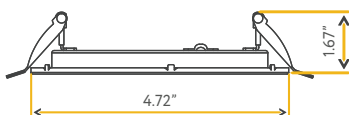

**Accessories:**  
**NC Plate:** G-19975 (2)  
**Multi Light:** G-95823 8W

FIRE RATED

4" FIRE RATED ROUND SLIM

4"

Cut Out: 3.90"

**G-96922**

S4/12W/R/LED/5CCT FR

Fire Rated