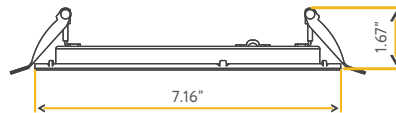

**Accessories:**

<b>NC Plate:</b>	G-19975 (6)
<b>Multi Light:</b>	G-95825 14W

**FIRE RATED**

6" FIRE RATED ROUND SLIM

6"

Cut Out: 6.10"

**G-96924**  
RS6/18W/R/LED/SCCT FR  
Fire Rated

<b>Lumens:</b>	1600
<b>Wattage:</b>	18W
<b>Voltage:</b>	120/277V
<b>CRI:</b>	90
<b>Beam Angle:</b>	100°
<b>CCT:</b>	27, 30, 35, 41, 50k
<b>Dimmable:</b>	Triac or 0-10V
<b>Wire:</b>	FT6 Plenum rated
<b>Certified:</b>	UL 263 & ASTM E119
<b>Pack:</b>	18