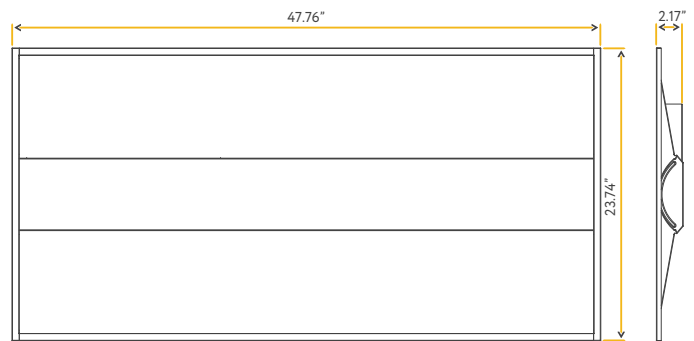

- JA8 TITLE 24
- DLC LISTED PREMIUM
- ETL LISTED US
- FC

NEPTUNE

2X4 CENTER BASKET FIXTURE

2X4

G-98022

F/2X4/72W/CB/WS3/4CCT

G-98023-EM

F/2X4/72W/CB/WS3/4CCT/EM