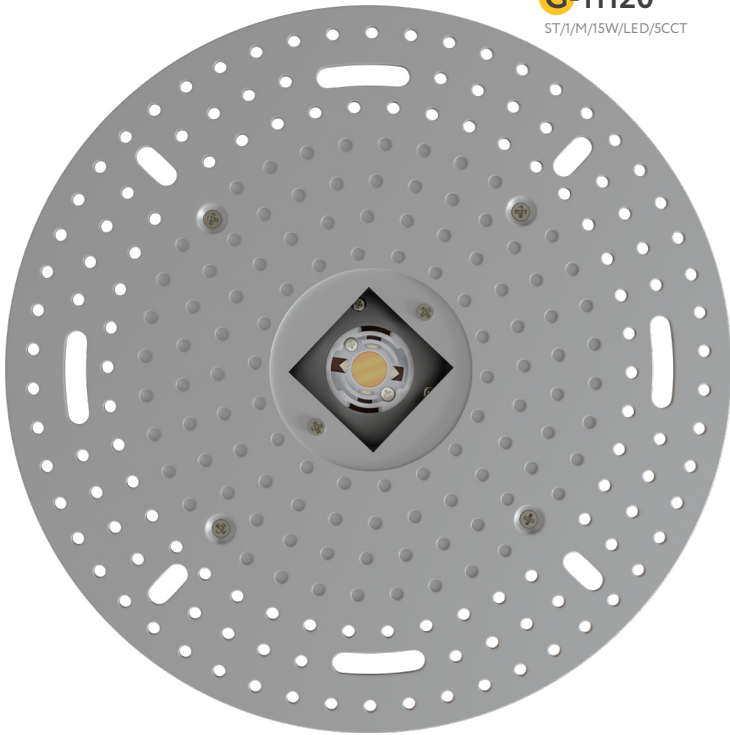

ST/L/M/15W/LED/SCCT

Installation View

Lumens:	1200
Wattage:	15W
Voltage:	Input 24V
CRI:	90+
Beam Angle:	50° Clear (by Default)
CCT:	27, 30, 35, 41, 50k
Dimmable:	Triac or 0-10V
Pack:	6

Accessories:

NC Plate: G-19975 (7)