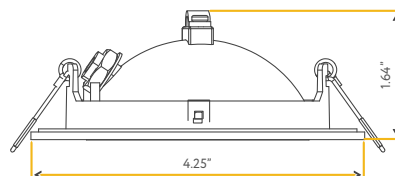

**3.5"**

Cut Out: 3.65"

<b>Lumens:</b>	850
<b>Wattage:</b>	10W
<b>Voltage:</b>	120/277V
<b>CRI:</b>	90
<b>Beam Angle:</b>	40° Clear (by Default)
<b>CCT:</b>	27, 30, 35, 41, 50k
<b>Dimmable:</b>	Triac or 0-10V
<b>Pack:</b>	18