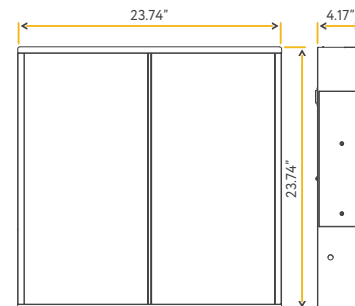

NEPTUNE

2X2 CENTER LINE FIXTURE

2X2

G-98028

F/2X2/50W/CL/WS3/5CCT

G-98029-EM

F/2X2/50W/CL/4CCT/WS3/EM

Lumens:	3280/4330/5390
Wattage:	30W/40W/50W
Voltage:	120/277V
CRI:	90
Beam Angle:	120°
CCT:	30, 35, 41, 50k
Dimmable:	0-10V
Pack:	1