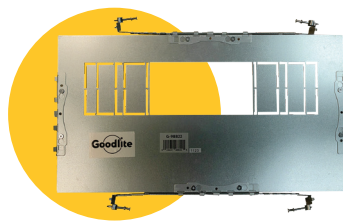

New Construction Plate

G-97426 Use G-19975 5 Punch Out

G-99122 Use G-98823 1 Punch Out

G-99123 Use G-98823 3 Punch Out

G-99124 Use G-98823 5 Punch Out