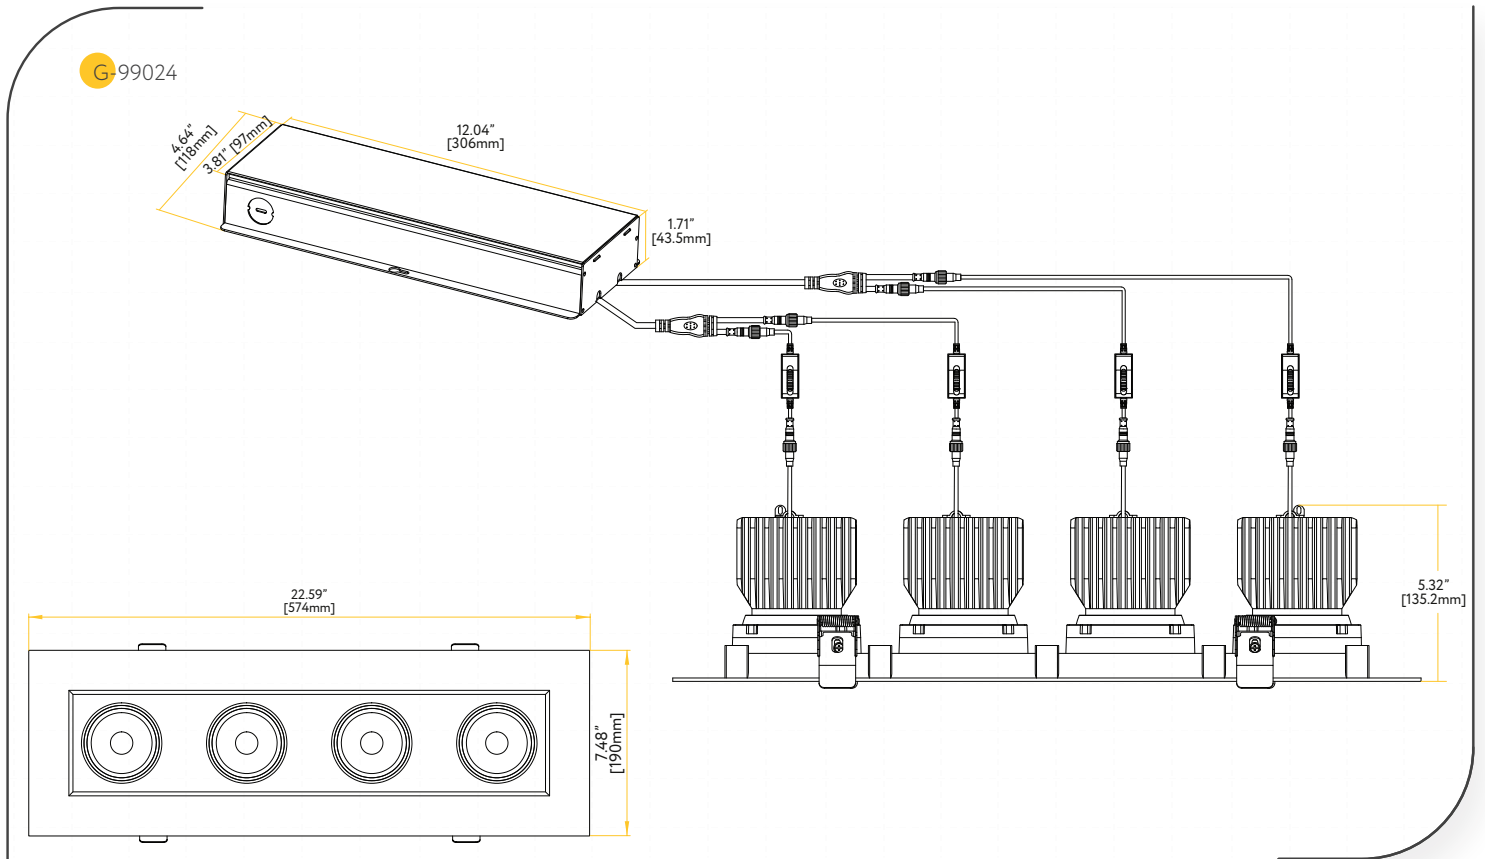

Dimmer List

BRAND	SERIES	MODEL	LOAD	BRAND	SERIES	MODEL	LOAD
LUTRON	SKYLARK CONTOUR	LECL-153P	150W	LUTRON	TOGLER	TGCL-153P	150W
		CTCL-150H	150W		ARIADNI	AYCL-153P	150W
		LGCL-153PLH	150W		MAESTRO	MACL-153M	600W
		CTCL-153P	150W	ILLUMATECH	IPL06	150W	
		SCL-153P	150W	LEVITON	SURESLIDE	6672	150W
		S-600P	600W		SURESLIDE	6674	150W
		PD-6WCL	150W	EATON	SMART DIMMER	AAL06	300W
	CASETA	PD-5NE	150W	PASS & SEYMOUR	HARMONY	DCL453PTCCCV6	150W
		PD-10NXD	250W	ROCKER	10464	150W	
	DIVA	DVCL-153P	150W	GE	TOGGLE	18027	150W