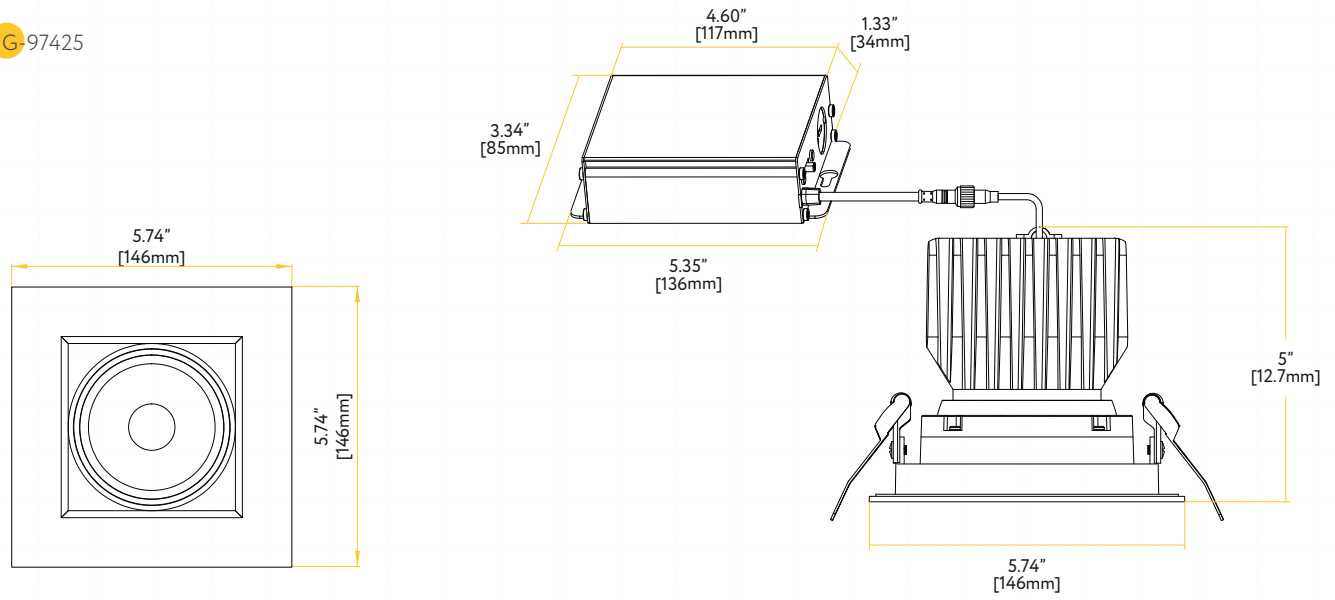

ITEM	G-97425	G-99022	G-99023	G-99024
DESCRIPTION	R4/20W/GSR/LED/5CCT	SN/4/56W/GR/M2/5CCT/WH	SN/4/84W/GR/M3/5CCT/WH	SN4/112W/GR/M4/5CCT/WH
FIXTURE	Single Head	Double Head	Triple Head	Four Head
WATTAGE	20W	36/56W	54/84W	72/112W
OUTPUT LUMEN	1750LM	3200/5200LM	4800/7800LM	6400/10400LM
INPUT VOLTS	120-277V	120-277V	120-277V	120-277V
TRIM FINISH	White	White	White	White
OUTPUT VOLTS	33-38V	33-38V	33-38V	33-38V
mA	450mA	900mA/1350mA	1350mA/2000mA	900mA x 2/1350mA x 2
COLOR TEMP	27, 30, 35, 41, 50k	27, 30, 35, 41, 50k	27, 30, 35, 41, 50k	27, 30, 35, 41, 50k
CRI	90>	90>	90>	90>
DIMMABLE	Triac or 0-10	Triac or 0-10	Triac or 0-10	Triac or 0-10
BEAM ANGLE	60°	60°	60°	60°
CUTOUT	4.55"	4.65" X 9.37"	4.65" X 14.40"	4.65" X 19.50"
OD	5.74"	7.48" X 12.51"	7.48" X 17.55"	7.48" X 22.59"
HEIGHT	5.00"	5.32"	5.32"	5.32"
WIRE SPACE	12 sq inch	14 sq inch	14 sq inch	20 sq inch
IC RATED	Yes	Only at 36W	Only at 54W	Only at 72W
PACKED	18	4	4	2

G-99022 Use G-98823 1 Punch Out

G-99023 Use G-98823 3 Punch Out

G-99024 Use G-98823 5 Punch Out

Extension Cords

G-20247 5ft - G-20248 10ft

Multi Driver Converter

G-97425 Use G-95826 20W

G-97425