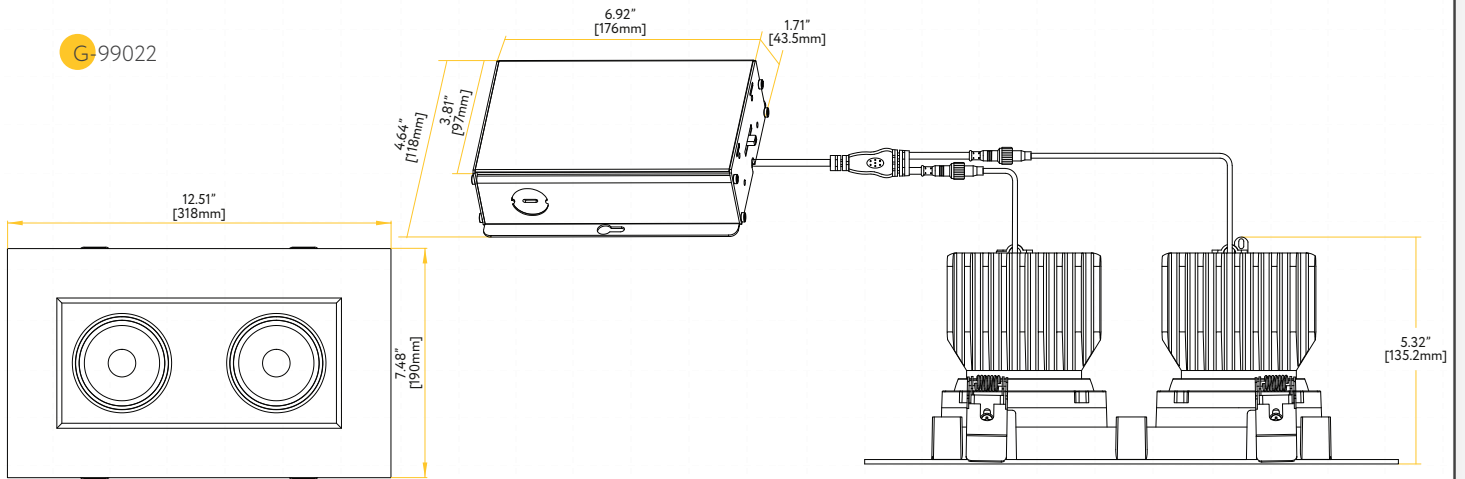

G-97425

G-99022

G-99023