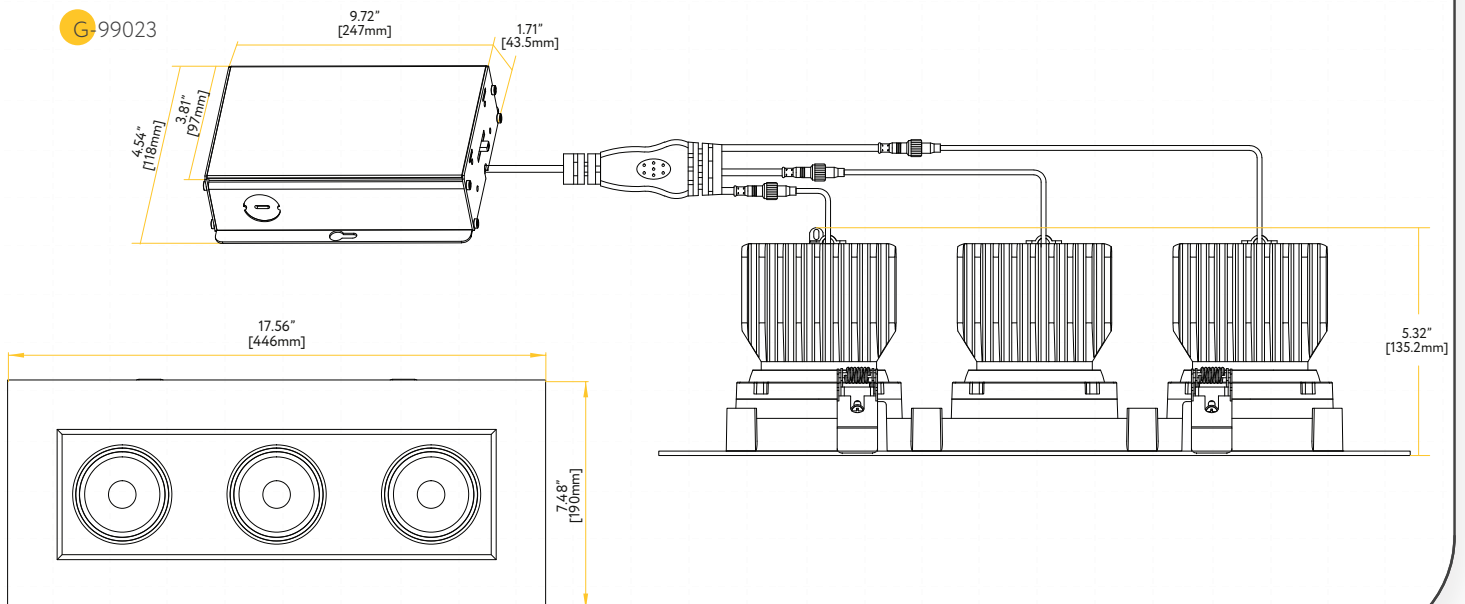

G-97425

G-99022

G-99023