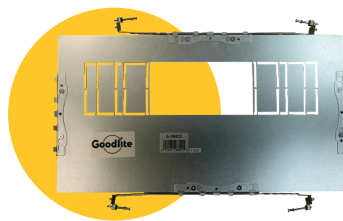

ITEM	G-97425	G-99022	G-99023	G-99024
DESCRIPTION	R4/20W/GSR/LED/5CCT	SN/4/56W/GR/M2/5CCT/WH	SN/4/84W/GR/M3/5CCT/WH	SN4/112W/GR/M4/5CCT/WH
FIXTURE	Single Head	Double Head	Triple Head	Four Head
WATTAGE	20W	36/56W	54/84W	72/112W
OUTPUT LUMEN	1750LM	3200/5200LM	4800/7800LM	6400/10400LM
INPUT VOLTS	120-277V	120-277V	120-277V	120-277V
TRIM FINISH	White	White	White	White
OUTPUT VOLTS	33-38V	33-38V	33-38V	33-38V
mA	450mA	900mA/1350mA	1350mA/2000mA	900mA x 2/1350mA x 2
COLOR TEMP	27, 30, 35, 41, 50k	27, 30, 35, 41, 50k	27, 30, 35, 41, 50k	27, 30, 35, 41, 50k
CRI	90>	90>	90>	90>
DIMMABLE	Triac or 0-10	Triac or 0-10	Triac or 0-10	Triac or 0-10
BEAM ANGLE	60°	60°	60°	60°
CUTOUT	4.55"	4.65" X 9.37"	4.65" X 14.40"	4.65" X 19.50"
OD	5.74"	7.48" X 12.51"	7.48" X 17.55"	7.48" X 22.59"
HEIGHT	5.00"	5.32"	5.32"	5.32"
WIRE SPACE	12 sq inch	14 sq inch	14 sq inch	20 sq inch
IC RATED	Yes	Only at 36W	Only at 54W	Only at 72W
PACKED	18	4	4	2

Accessories

Emergency LED Driver

15W G-48410

60W G-95521

30W G-48411

25W G-95525

New Construction Plate

G-97425 Use G-19975 5 Punch Out