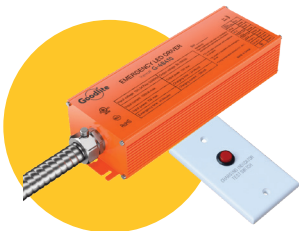

SATURN 4" TRIMLESS REGRESS MULTIPLE BLACK

ITEM	G-99321	G-99322	G-99323	G-99324
DESCRIPTION	SN28W/GR/M1/5CCT/TL/BK	SN56W/GR/M2/5CCT/TL/BK	SN84W/GR/M3/5CCT/TL/BK	SN112W/GR/M4/5CCT/TL/BK
FIXTURE	Single Head	Double Head	Triple Head	Four Head
WATTAGE	20/28W	36/56W	54/84W	72/112W
OUTPUT LUMEN	1800/2700LM	3200/5200LM	4800/7800LM	6400/10400LM
INPUT VOLTS	120-277V	120-277V	120-277V	120-277V
TRIM FINISH	Black	Black	Black	Black
OUTPUT VOLTS	33-38V	33-38V	33-38V	33-38V
mA	500mA/700mA	900mA/1350mA	1350mA/2000mA	900mA x 2/1350mA x 2
COLOR TEMP	27, 30, 35, 41, 50k	27, 30, 35, 41, 50k	27, 30, 35, 41, 50k	27, 30, 35, 41, 50k
CRI	90>	90>	90>	90>
DIMMABLE	Triac or 0-10	Triac or 0-10	Triac or 0-10	Triac or 0-10
BEAM ANGLE	60°	60°	60°	60°
CUTOUT	Sq 4.56" - Rd 6.46"	4.56" X 9.60"	4.56" X 14.65"	4.56" X 19.70"
OD	8.66"	7.32" X 12.36"	7.32" X 17.40"	8.34" X 23.46"
HEIGHT	5.32"	5.32"	5.32"	5.32"
WIRE SPACE	12 sq inch	14 sq inch	14 sq inch	20 sq inch
IC RATED	Only at 20W	Only at 36W	Only at 54W	Only at 72W
PACKED	12	4	4	2

Accessories

Emergency LED Driver

15W G-48410

60W G-95521

30W G-48411

25W G-95525