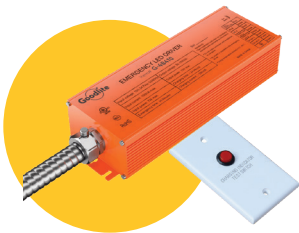

SATURN 4" TRIMLESS REGRESS MULTIPLE

ITEM	G-99221	G-99222	G-99223	G-99224
DESCRIPTION	SN28W/GR/M1/5CCT/TL/WH	SN56W/GR/M2/5CCT/TL/WH	SN84W/GR/M3/5CCT/TL/WH	SN112W/GR/M4/5CCT/TL/WH
FIXTURE	Single Head	Double Head	Triple Head	Four Head
WATTAGE	20/28W	36/56W	54/84W	72/112W
OUTPUT LUMEN	1800/2700LM	3200/5200LM	4800/7800LM	6400/10400LM
INPUT VOLTS	120-277V	120-277V	120-277V	120-277V
TRIM FINISH	White	White	White	White
OUTPUT VOLTS	33-38V	33-38V	33-38V	33-38V
mA	500mA/700mA	900mA/1350mA	1350mA/2000mA	900mA x 2/1350mA x 2
COLOR TEMP	27, 30, 35, 41, 50k	27, 30, 35, 41, 50k	27, 30, 35, 41, 50k	27, 30, 35, 41, 50k
CRI	90>	90>	90>	90>
DIMMABLE	Triac or 0-10	Triac or 0-10	Triac or 0-10	Triac or 0-10
BEAM ANGLE	60°	60°	60°	60°
CUTOUT	Sq 4.56" - Rd 6.46"	4.56" X 9.60"	4.56" X 14.65"	4.56" X 19.70"
OD	8.66"	7.32" X 12.36"	7.32" X 17.40"	8.34" X 23.46"
HEIGHT	5.32"	5.32"	5.32"	5.32"
WIRE SPACE	12 sq inch	14 sq inch	14 sq inch	20 sq inch
IC RATED	Only at 20W	Only at 36W	Only at 54W	Only at 72W
PLENUM RATED	FT6	FT6	FT6	FT6
PACKED	12	4	4	2

Accessories

Emergency LED Driver

15W G-48410

60W G-95521

30W G-48411

25W G-95525