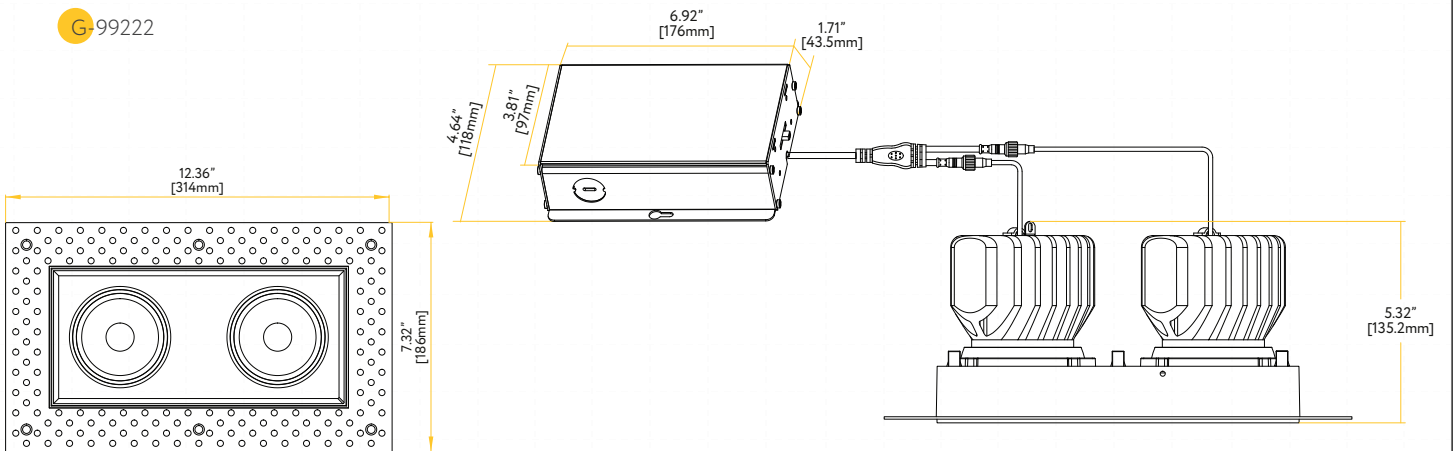

G-99221

G-99222

G-99223