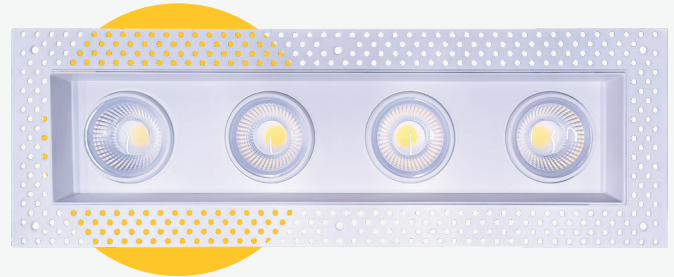

# SATURN 4" TRIMLESS REGRESS MULTIPLE

**G-99221**

**G-99222**

**G-99223**

**G-99224**

Dimmable:  
Down to 5%

Warranty:  
3 years

## SATURN 4" TRIMLESS REGRESS MULTIPLE

ITEM	G-99221	G-99222	G-99223	G-99224
DESCRIPTION	SN28W/GR/M1/5CCT/TL/WH	SN56W/GR/M2/5CCT/TL/WH	SN84W/GR/M3/5CCT/TL/WH	SN112W/GR/M4/5CCT/TL/WH
FIXTURE	Single Head	Double Head	Triple Head	Four Head
WATTAGE	20/28W	36/56W	54/84W	72/112W
OUTPUT LUMEN	1800/2700LM	3200/5200LM	4800/7800LM	6400/10400LM
INPUT VOLTS	120-277V	120-277V	120-277V	120-277V
TRIM FINISH	White	White	White	White
OUTPUT VOLTS	33-38V	33-38V	33-38V	33-38V
mA	500mA/700mA	900mA/1350mA	1350mA/2000mA	900mA x 2/1350mA x 2
COLOR TEMP	27, 30, 35, 41, 50k	27, 30, 35, 41, 50k	27, 30, 35, 41, 50k	27, 30, 35, 41, 50k
CRI	90>	90>	90>	90>
DIMMABLE	Triac or 0-10	Triac or 0-10	Triac or 0-10	Triac or 0-10
BEAM ANGLE	60°	60°	60°	60°
CUTOUT	Sq 4.56" - Rd 6.46"	4.56" X 9.60"	4.56" X 14.65"	4.56" X 19.70"
OD	8.66"	7.32" X 12.36"	7.32" X 17.40"	8.34" X 23.46"
HEIGHT	5.32"	5.32"	5.32"	5.32"
WIRE SPACE	12 sq inch	14 sq inch	14 sq inch	20 sq inch
IC RATED	Only at 20W	Only at 36W	Only at 54W	Only at 72W
PLENUM RATED	FT6	FT6	FT6	FT6
PACKED	12	4	4	2