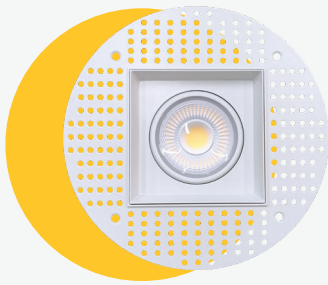

SATURN 4" TRIMLESS REGRESS MULTIPLE

G-99221

G-99222

G-99223

G-99224

SATURN 4" TRIMLESS REGRESS MULTIPLE

ITEM	G-99221	G-99222	G-99223	G-99224
DESCRIPTION	SN28W/GR/M1/5CCT/TL/WH	SN56W/GR/M2/5CCT/TL/WH	SN84W/GR/M3/5CCT/TL/WH	SN112W/GR/M4/5CCT/TL/WH
FIXTURE	Single Head	Double Head	Triple Head	Four Head
WATTAGE	20/28W	36/56W	54/84W	72/112W
OUTPUT LUMEN	1800/2700LM	3200/5200LM	4800/7800LM	6400/10400LM
INPUT VOLTS	120-277V	120-277V	120-277V	120-277V
TRIM FINISH	Black	Black	Black	Black
OUTPUT VOLTS	33-38V	33-38V	33-38V	33-38V
mA	500mA/700mA	900mA/1350mA	1350mA/2000mA	900mA x 2/1350mA x 2
COLOR TEMP	27, 30, 35, 41, 50k	27, 30, 35, 41, 50k	27, 30, 35, 41, 50k	27, 30, 35, 41, 50k
CRI	90>	90>	90>	90>
DIMMABLE	Triac or 0-10	Triac or 0-10	Triac or 0-10	Triac or 0-10
BEAM ANGLE	60°	60°	60°	60°
CUTOUT	Sq 4.56" - Rd 6.46"	4.56" X 9.60"	4.56" X 14.65"	4.56" X 19.70"
OD	8.66"	7.32" X 12.36"	7.32" X 17.40"	8.34" X 23.46"
HEIGHT	5.32"	5.32"	5.32"	5.32"
WIRE SPACE	12 sq inch	14 sq inch	14 sq inch	20 sq inch
IC RATED	Only at 20W	Only at 36W	Only at 54W	Only at 72W
PACKED	12	4	4	2

Accessories

Emergency LED Driver

15W G-48410

60W G-95521

30W G-48411

25W G-95525

New Construction Plate

G-99221 Use G-19982 7 Punch Out