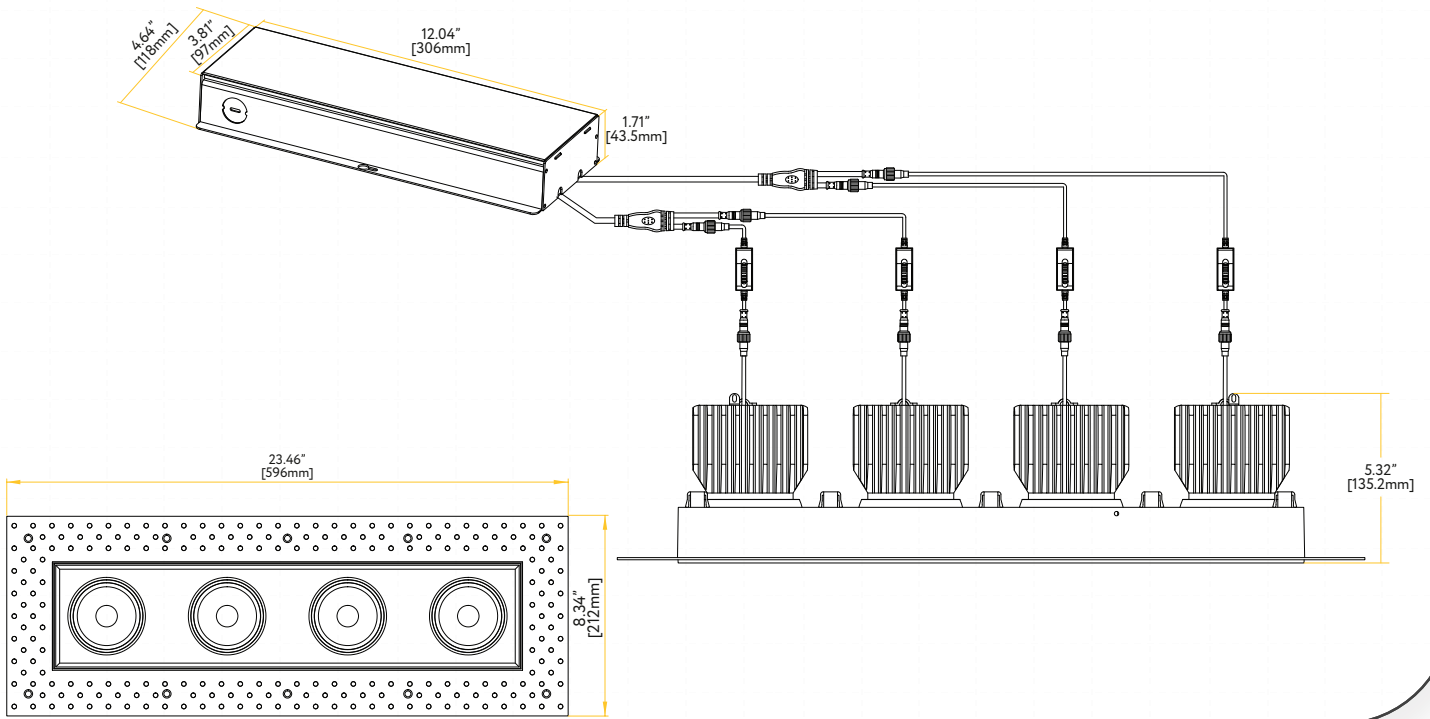

G-99224

Dimmer List

BRAND	SERIES	MODEL	LOAD	BRAND	SERIES	MODEL	LOAD	
LUTRON	SKYLARK CONTOUR	LECL-153P	150W	LUTRON	TOGLER	TGCL-153P	150W	
		CTCL-150H	150W		ARIADNI	AYCL-153P	150W	
		LGCL-153PLH	150W		MAESTRO	MACL-153M	600W	
		CTCL-153P	150W	ILLUMATECH	IPL06	150W		
		SCL-153P	150W	LEVITON	SURESLIDE	6672	150W	
		S-600P	600W	6674	150W			
		PD-6WCL	150W	EATON	SMART DIMMER	AAL06	300W	
	CASETA	PD-5NE	150W	PASS & SEYMOUR	HARMONY	DCL453PTCCCV6	150W	
		PD-10NXD	250W	ROCKER	10464	150W		
		DIVA	DVCL-153P	150W	GE	TOGGLE	18027	150W