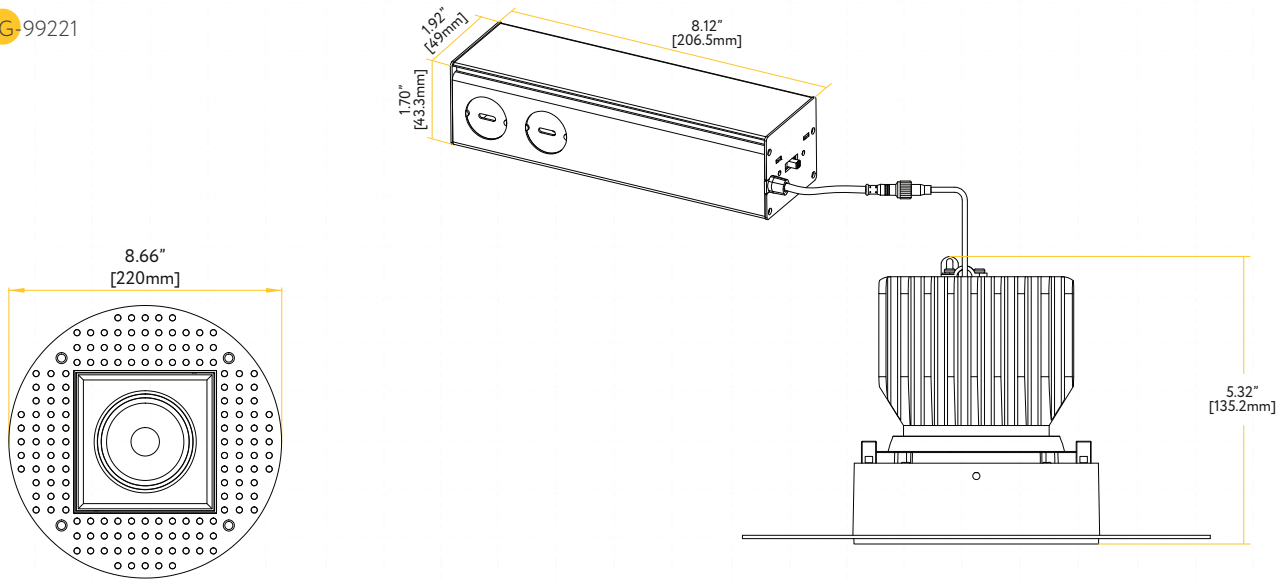

SATURN 4" TRIMLESS REGRESS MULTIPLE

G-99221

G-99222

G-99223

G-99224

SATURN 4" TRIMLESS REGRESS MULTIPLE

ITEM	G-99221	G-99222	G-99223	G-99224
DESCRIPTION	SN28W/GR/M1/5CCT/TL/WH	SN56W/GR/M2/5CCT/TL/WH	SN84W/GR/M3/5CCT/TL/WH	SN112W/GR/M4/5CCT/TL/WH
FIXTURE	Single Head	Double Head	Triple Head	Four Head
WATTAGE	20/28W	36/56W	54/84W	72/112W
OUTPUT LUMEN	1800/2700LM	3200/5200LM	4800/7800LM	6400/10400LM
INPUT VOLTS	120-277V	120-277V	120-277V	120-277V
TRIM FINISH	Black	Black	Black	Black
OUTPUT VOLTS	33-38V	33-38V	33-38V	33-38V
mA	500mA/700mA	900mA/1350mA	1350mA/2000mA	900mA x 2/1350mA x 2
COLOR TEMP	27, 30, 35, 41, 50k	27, 30, 35, 41, 50k	27, 30, 35, 41, 50k	27, 30, 35, 41, 50k
CRI	90>	90>	90>	90>
DIMMABLE	Triac or 0-10	Triac or 0-10	Triac or 0-10	Triac or 0-10
BEAM ANGLE	60°	60°	60°	60°
CUTOUT	Sq 4.56" - Rd 6.46"	4.56" X 9.60"	4.56" X 14.65"	4.56" X 19.70"
OD	8.66"	7.32" X 12.36"	7.32" X 17.40"	8.34" X 23.46"
HEIGHT	5.32"	5.32"	5.32"	5.32"
WIRE SPACE	12 sq inch	14 sq inch	14 sq inch	20 sq inch
IC RATED	Only at 20W	Only at 36W	Only at 54W	Only at 72W
PACKED	12	4	4	2

G-99222 Use G-98823 1 Punch Out

G-99223 Use G-98823 3 Punch Out

G-99224 Use G-98823 5 Punch Out

Extension Cords

G-20247 5ft - G-20248 10ft

Multi Driver Converter

G-99221 Use G-95826 20W

G-99221