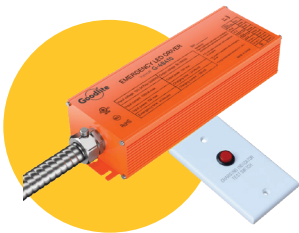

SATURN 4" TRIMLESS REGRESS MULTIPLE

G-99221

G-99222

G-99223

G-99224

SATURN 4" TRIMLESS REGRESS MULTIPLE

ITEM	G-99221	G-99222	G-99223	G-99224
DESCRIPTION	SN28W/GR/M1/5CCT/TL/WH	SN56W/GR/M2/5CCT/TL/WH	SN84W/GR/M3/5CCT/TL/WH	SN112W/GR/M4/5CCT/TL/WH
FIXTURE	Single Head	Double Head	Triple Head	Four Head
WATTAGE	20/28W	36/56W	54/84W	72/112W
OUTPUT LUMEN	1800/2700LM	3200/5200LM	4800/7800LM	6400/10400LM
INPUT VOLTS	120-277V	120-277V	120-277V	120-277V
TRIM FINISH	Black	Black	Black	Black
OUTPUT VOLTS	33-38V	33-38V	33-38V	33-38V
mA	500mA/700mA	900mA/1350mA	1350mA/2000mA	900mA x 2/1350mA x 2
COLOR TEMP	27, 30, 35, 41, 50k	27, 30, 35, 41, 50k	27, 30, 35, 41, 50k	27, 30, 35, 41, 50k
CRI	90>	90>	90>	90>
DIMMABLE	Triac or 0-10	Triac or 0-10	Triac or 0-10	Triac or 0-10
BEAM ANGLE	60°	60°	60°	60°
CUTOUT	Sq 4.56" - Rd 6.46"	4.56" X 9.60"	4.56" X 14.65"	4.56" X 19.70"
OD	8.66"	7.32" X 12.36"	7.32" X 17.40"	8.34" X 23.46"
HEIGHT	5.32"	5.32"	5.32"	5.32"
WIRE SPACE	12 sq inch	14 sq inch	14 sq inch	20 sq inch
IC RATED	Only at 20W	Only at 36W	Only at 54W	Only at 72W
PACKED	12	4	4	2

Accessories

Emergency LED Driver

15W G-48410

60W G-95521

30W G-48411

25W G-95525

New Construction Plate

G-99221 Use G-19982 7 Punch Out